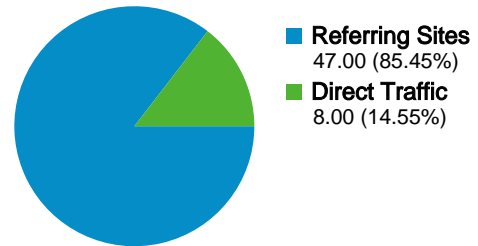

## 40 people visited this site

- 55** Visits
- 40** Absolute Unique Visitors
- 176** Pageviews
- 3.20** Average Pageviews
- 00:03:26** Time on Site
- 14.55%** Bounce Rate
- 72.73%** New Visits

## Technical Profile

Browser	Visits	% visits
Firefox	42	76.36%
Internet Explorer	12	21.82%
Safari	1	1.82%

Connection Speed	Visits	% visits
Unknown	41	74.55%
DSL	7	12.73%
T1	3	5.45%
Cable	2	3.64%
Dialup	2	3.64%

## All traffic sources sent a total of 55 visits

- 14.55% Direct Traffic
- 85.45% Referring Sites
- 0.00% Search Engines