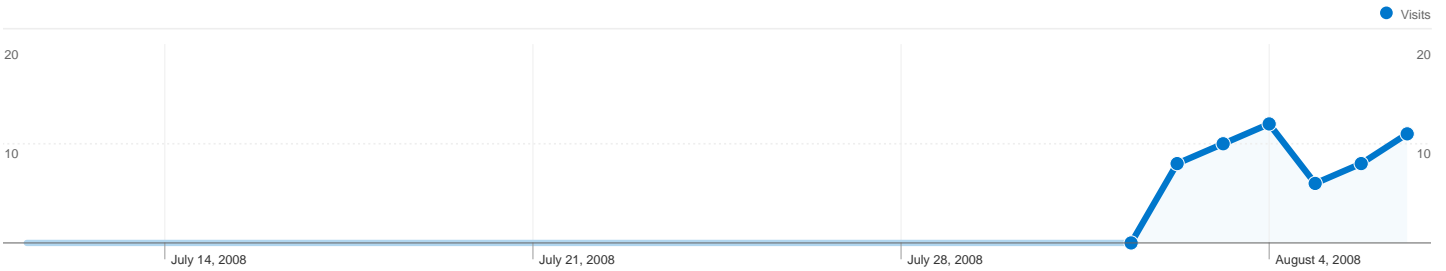

All traffic sources sent a total of 55 visits

- 14.55% Direct Traffic
- 85.45% Referring Sites
- 0.00% Search Engines