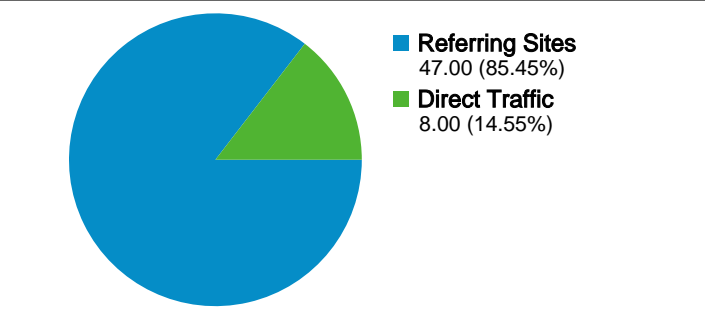

Traffic Sources Overview

Content Overview

Pages	Pageviews	% Pageviews
/	67	38.07%
/indexhu.html	67	38.07%
/indexsr.html	19	10.80%
/indexde.html	13	7.39%
/indexen.html	5	2.84%