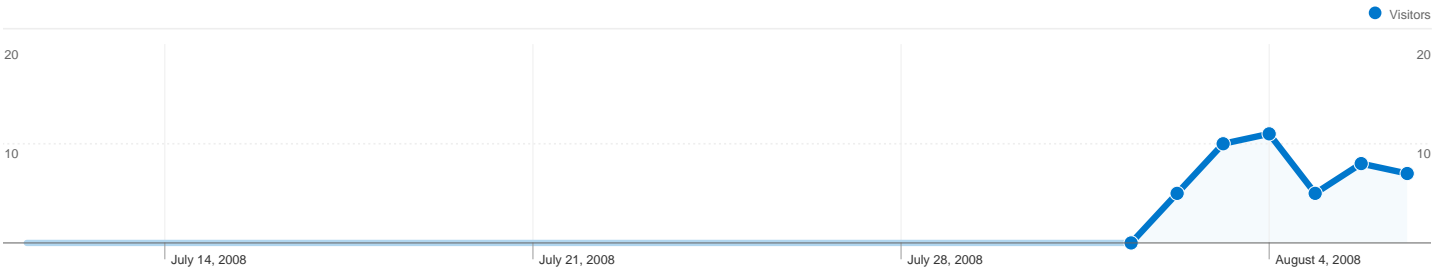

**Site Usage**

**55 Visits**

**14.55% Bounce Rate**

**176 Pageviews**

**00:03:26 Avg. Time on Site**

**3.20 Pages/Visit**

**72.73% % New Visits**

**Visitors Overview**

## 40 people visited this site

- 55** Visits
- 40** Absolute Unique Visitors
- 176** Pageviews
- 3.20** Average Pageviews
- 00:03:26** Time on Site
- 14.55%** Bounce Rate
- 72.73%** New Visits

## All traffic sources sent a total of 55 visits

- 14.55% Direct Traffic
- 85.45% Referring Sites
- 0.00% Search Engines

Pages on this site were viewed a total of 176 times

176 Pageviews

107 Unique Views

14.55% Bounce Rate