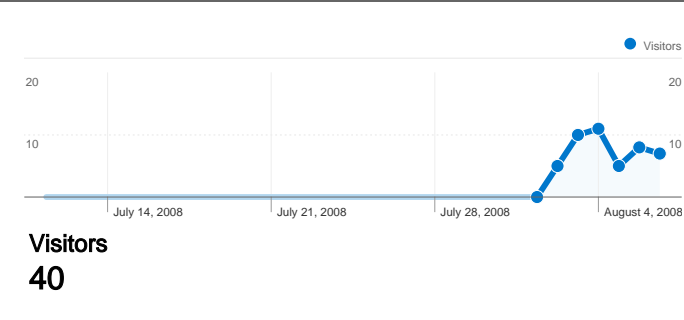

**Site Usage**

**55 Visits**

**14.55% Bounce Rate**

**176 Pageviews**

**00:03:26 Avg. Time on Site**

**3.20 Pages/Visit**

**72.73% % New Visits**

**Visitors Overview**

## 40 people visited this site

- 55** Visits
- 40** Absolute Unique Visitors
- 176** Pageviews
- 3.20** Average Pageviews
- 00:03:26** Time on Site
- 14.55%** Bounce Rate
- 72.73%** New Visits

## 55 visits came from 8 countries/territories

Pages on this site were viewed a total of 176 times

176 Pageviews

107 Unique Views

14.55% Bounce Rate