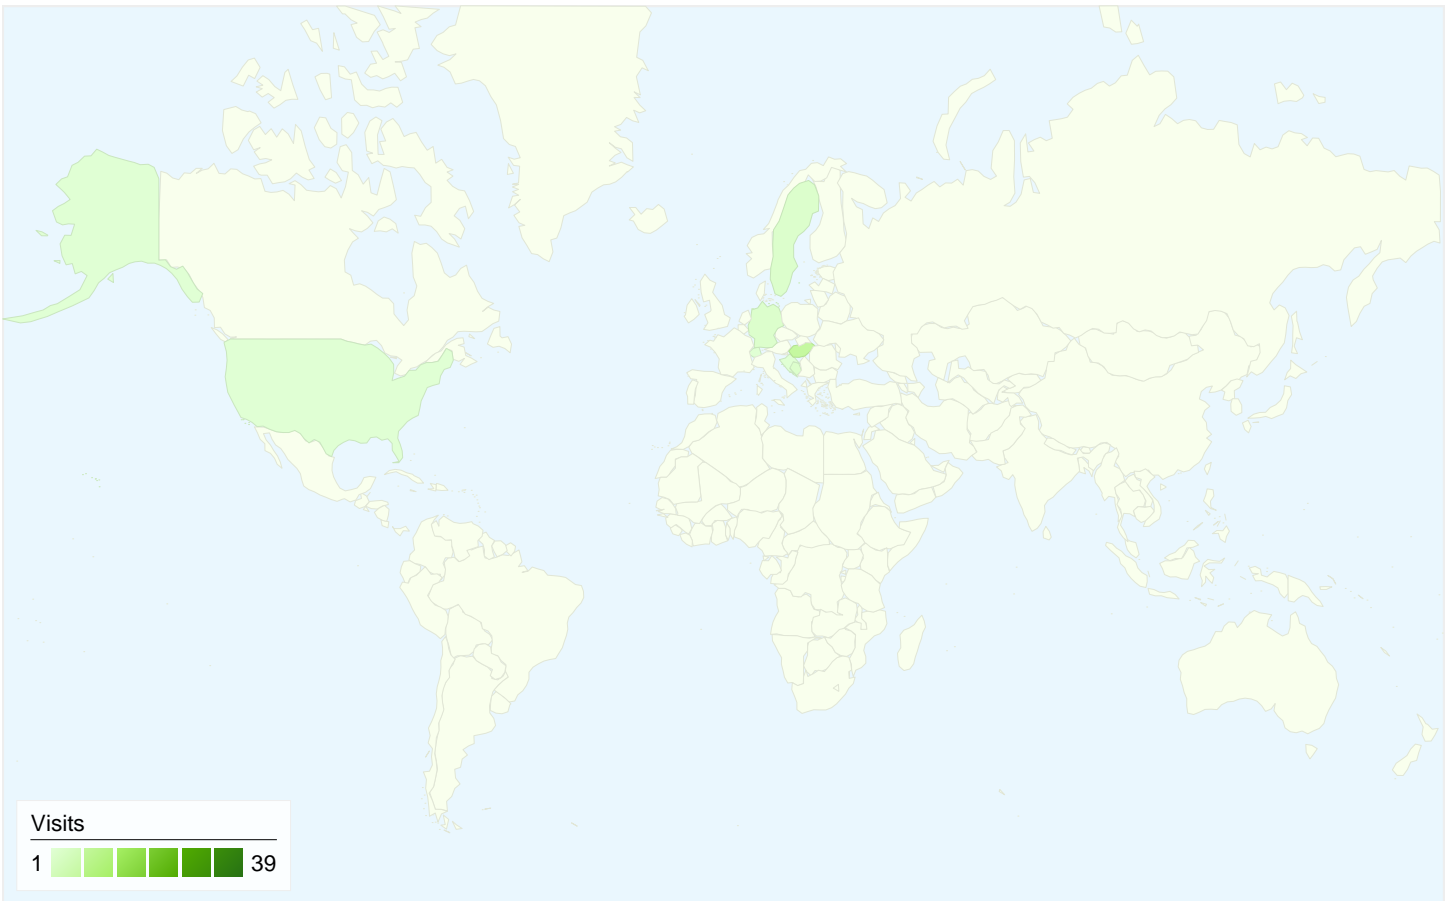

## All traffic sources sent a total of 55 visits

- 14.55% Direct Traffic
- 85.45% Referring Sites
- 0.00% Search Engines

## 55 visits came from 8 countries/territories