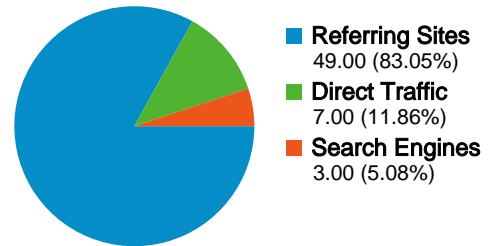

Top Traffic Sources

Sources	Visits	% visits
bajsa.org.yu (referral)	28	47.46%
bajsa.co.yu (referral)	16	27.12%
(direct) ((none))	7	11.86%
google (organic)	3	5.08%
en.wikipedia.org (referral)	2	3.39%

Keywords	Visits	% visits
bajsa	1	33.33%
bajsa.co.yu	1	33.33%
www.bajsa.co.yu	1	33.33%