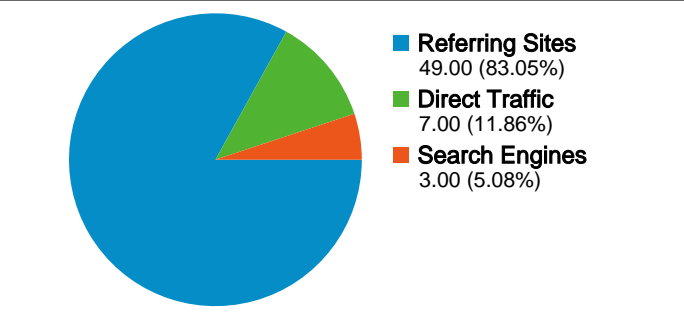

Traffic Sources Overview

Content Overview

Pages	Pageviews	% Pageviews
/indexhu.html	73	44.79%
/	57	34.97%
/indexsr.html	20	12.27%
/indexde.html	5	3.07%
/indexsl.html	3	1.84%