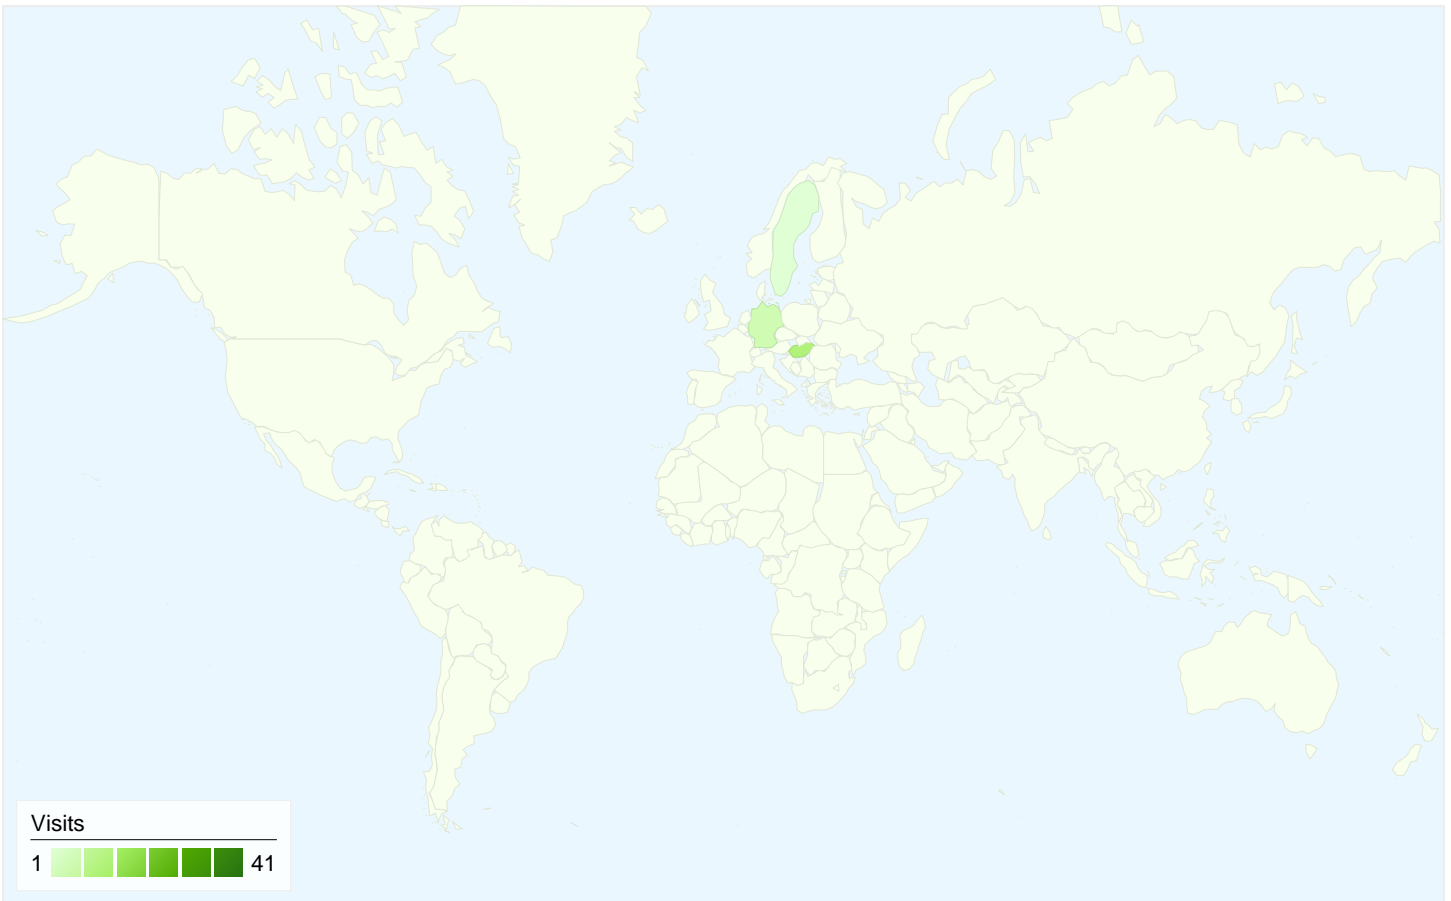

59 visits came from 4 countries/territories

Site Usage

Country/Territory	Visits	Pages/Visit	Avg. Time on Site	% New Visits	Bounce Rate
Serbia	41	2.61	00:02:15	53.66%	21.95%
Hungary	12	3.75	00:03:17	100.00%	0.00%
Germany	5	1.80	00:00:32	60.00%	40.00%
Sweden	1	2.00	00:00:32	100.00%	0.00%

1 - 4 of 4