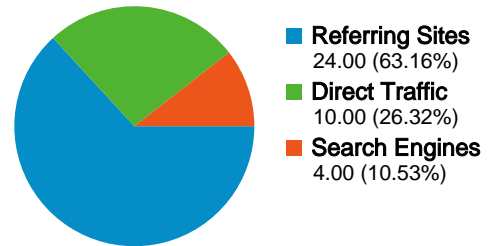

Top Traffic Sources

Sources	Visits	% visits
bajsa.co.yu (referral)	16	42.11%
(direct) ((none))	10	26.32%
en.wikipedia.org (referral)	4	10.53%
google (organic)	4	10.53%
bajsa.org.yu (referral)	2	5.26%

Keywords	Visits	% visits
bajsa	4	100.00%