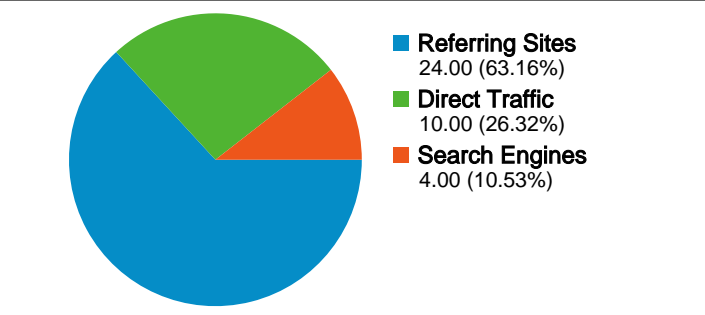

Traffic Sources Overview

Content Overview

Pages	Pageviews	% Pageviews
/indexhu.html	57	46.72%
/	35	28.69%
/indexsr.html	26	21.31%
/index.html	2	1.64%
/indexsl.html	1	0.82%