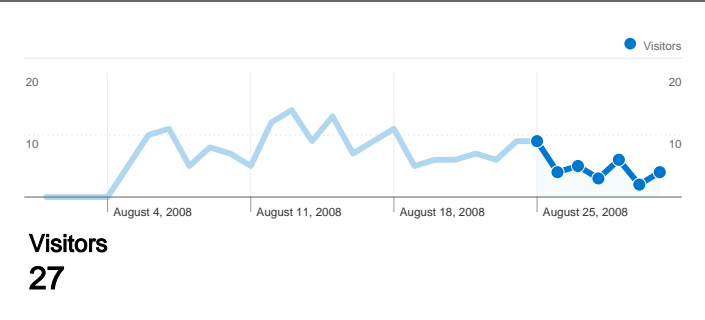

Site Usage

38 Visits

23.68% Bounce Rate

122 Pageviews

00:03:07 Avg. Time on Site

3.21 Pages/Visit

57.89% % New Visits

Visitors Overview

 **38 Visits**

 **27 Absolute Unique Visitors**

 **122 Pageviews**

 **3.21 Average Pageviews**

 **00:03:07 Time on Site**

 **23.68% Bounce Rate**

 **57.89% New Visits**

Technical Profile

Keywords	Visits	% visits
bajsa	4	100.00%

38 visits came from 7 countries/territories

Site Usage

Country/Territory	Visits	Pages/Visit	Avg. Time on Site	% New Visits	Bounce Rate
Serbia	26	3.12	00:03:15	42.31%	23.08%
Hungary	5	2.40	00:01:53	100.00%	40.00%
Australia	3	4.67	00:06:55	66.67%	0.00%
United Kingdom	1	1.00	00:00:00	100.00%	100.00%
Italy	1	4.00	00:00:25	100.00%	0.00%
Sweden	1	2.00	00:00:04	100.00%	0.00%
Croatia	1	8.00	00:03:10	100.00%	0.00%

Pages on this site were viewed a total of 122 times

122 Pageviews

68 Unique Views

23.68% Bounce Rate

Top Content

Pages	Pageviews	% Pageviews
/indexhu.html	57	46.72%
/	35	28.69%
/indexsr.html	26	21.31%
/index.html	2	1.64%
/indexsl.html	1	0.82%