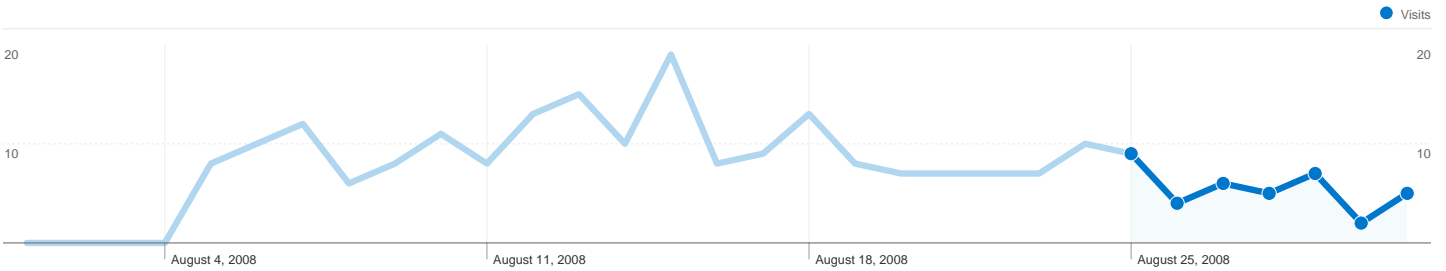

All traffic sources sent a total of 38 visits

- **26.32% Direct Traffic**
- **63.16% Referring Sites**
- **10.53% Search Engines**