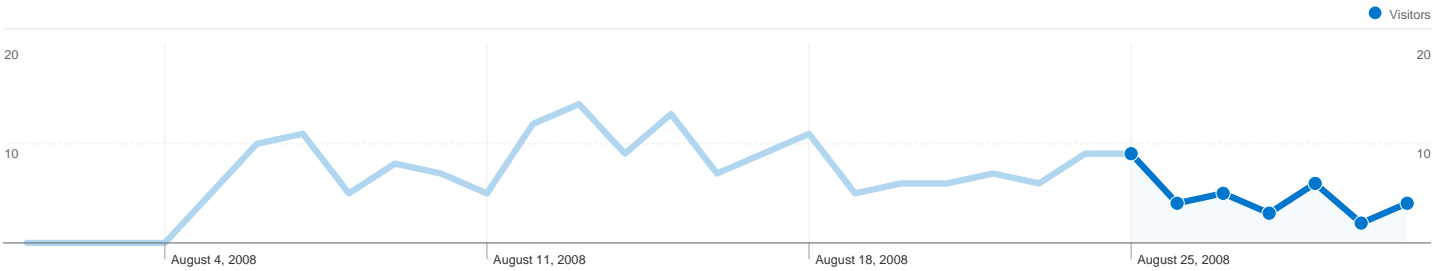

27 people visited this site

38 Visits

27 Absolute Unique Visitors

122 Pageviews

3.21 Average Pageviews

00:03:07 Time on Site

23.68% Bounce Rate

57.89% New Visits

Technical Profile

Browser	Visits	% visits	Connection Speed	Visits	% visits
Firefox	26	68.42%	Unknown	24	63.16%
Internet Explorer	9	23.68%	DSL	7	18.42%
Opera	2	5.26%	Cable	4	10.53%
Safari	1	2.63%	Dialup	2	5.26%
			T1	1	2.63%