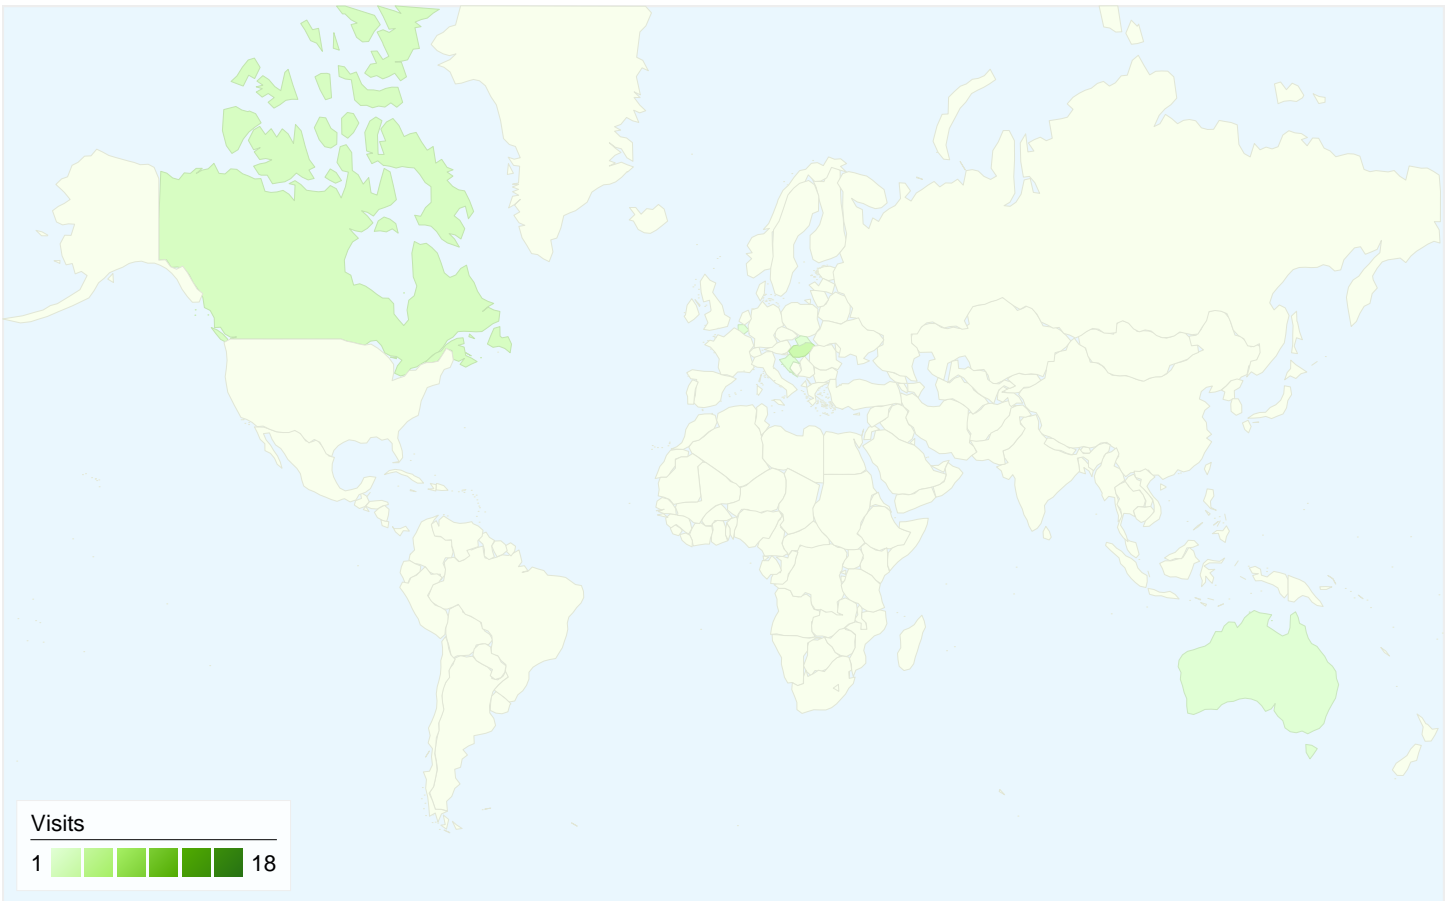

All traffic sources sent a total of 27 visits

-  **18.52% Direct Traffic**
-  **74.07% Referring Sites**
-  **7.41% Search Engines**

Top Traffic Sources

Sources	Visits	% visits
bajsa.co.yu (referral)	12	44.44%
(direct) ((none))	5	18.52%
hu.wikipedia.org (referral)	3	11.11%
forum.sg.hu (referral)	2	7.41%
en.wikipedia.org (referral)	1	3.70%

Keywords	Visits	% visits
bajsa	1	50.00%
www.bajsa.net	1	50.00%

27 visits came from 7 countries/territories

Site Usage

Country/Territory	Visits	Pages/Visit	Avg. Time on Site	% New Visits	Bounce Rate
Serbia	18	3.33	00:03:48	38.89%	11.11%
Hungary	3	1.33	> 00:00:00	100.00%	66.67%
Canada	2	4.50	00:07:50	100.00%	50.00%
Slovakia	1	1.00	00:00:00	100.00%	100.00%
Australia	1	3.00	00:02:08	100.00%	0.00%
Belgium	1	4.00	00:01:08	100.00%	0.00%
Croatia	1	1.00	00:00:00	0.00%	100.00%