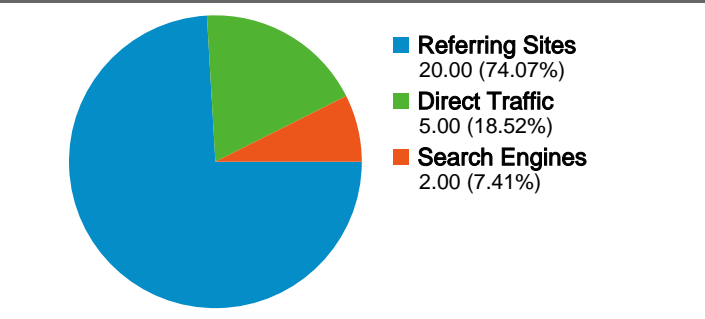

Traffic Sources Overview

Content Overview

Pages	Pageviews	% Pageviews
/	27	32.93%
/indexsr.html	25	30.49%
/indexhu.html	21	25.61%
/indexsl.html	4	4.88%
/index.html	3	3.66%