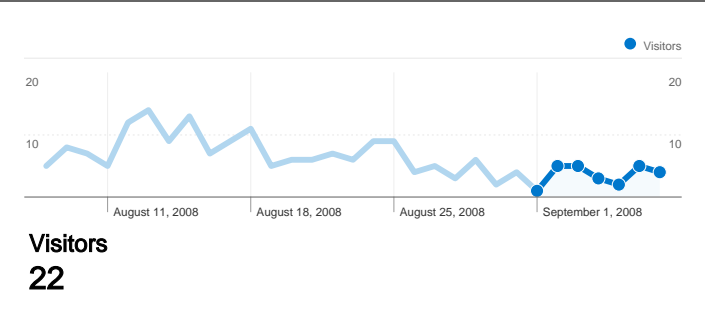

Site Usage

27 Visits

25.93% Bounce Rate

82 Pageviews

00:03:14 Avg. Time on Site

3.04 Pages/Visit

55.56% % New Visits

Visitors Overview

27 Visits

22 Absolute Unique Visitors

82 Pageviews

3.04 Average Pageviews

00:03:14 Time on Site

25.93% Bounce Rate

55.56% New Visits

Technical Profile

All traffic sources sent a total of 27 visits

-  **18.52% Direct Traffic**
-  **74.07% Referring Sites**
-  **7.41% Search Engines**

Top Traffic Sources

Sources	Visits	% visits
bajsa.co.yu (referral)	12	44.44%
(direct) ((none))	5	18.52%
hu.wikipedia.org (referral)	3	11.11%
forum.sg.hu (referral)	2	7.41%
en.wikipedia.org (referral)	1	3.70%

Pages on this site were viewed a total of 82 times

82 Pageviews

52 Unique Views

25.93% Bounce Rate

Top Content

Pages	Pageviews	% Pageviews
/	27	32.93%
/indexsr.html	25	30.49%
/indexhu.html	21	25.61%
/indexsl.html	4	4.88%
/index.html	3	3.66%