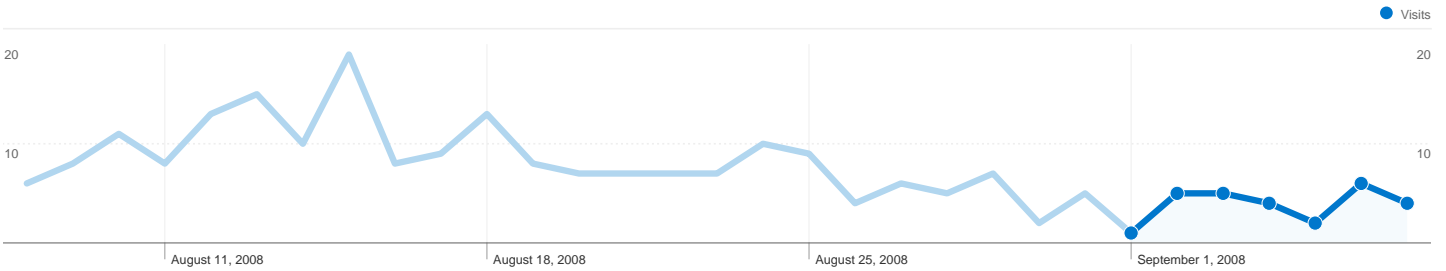

All traffic sources sent a total of 27 visits

- **18.52% Direct Traffic**
- **74.07% Referring Sites**
- **7.41% Search Engines**