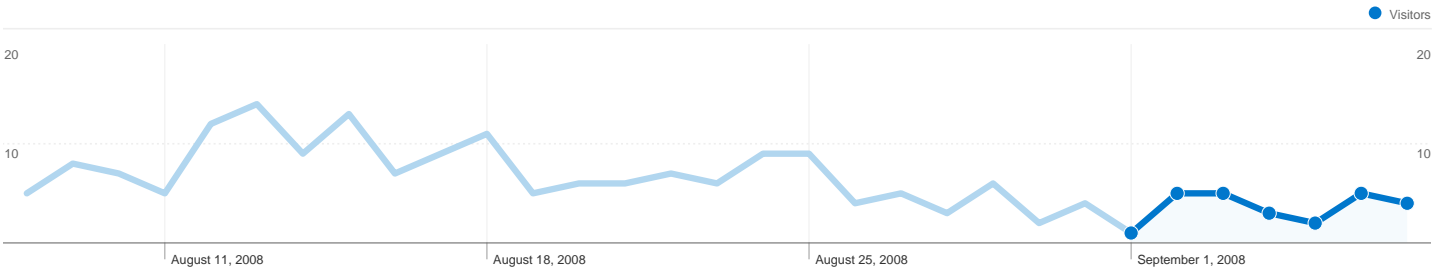

22 people visited this site

27 Visits

22 Absolute Unique Visitors

82 Pageviews

3.04 Average Pageviews

00:03:14 Time on Site

25.93% Bounce Rate

55.56% New Visits

Technical Profile

Browser	Visits	% visits	Connection Speed	Visits	% visits
Firefox	14	51.85%	Unknown	15	55.56%
Internet Explorer	9	33.33%	DSL	7	25.93%
Opera	3	11.11%	Cable	2	7.41%
Safari	1	3.70%	Dialup	2	7.41%
			T1	1	3.70%