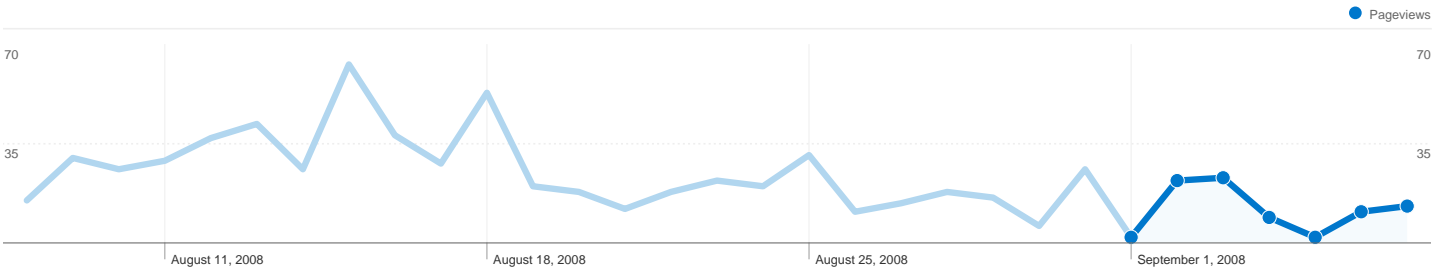

Pages on this site were viewed a total of 82 times

82 Pageviews

52 Unique Views

25.93% Bounce Rate

Top Content

Pages	Pageviews	% Pageviews
/	27	32.93%
/indexsr.html	25	30.49%
/indexhu.html	21	25.61%
/indexsl.html	4	4.88%
/index.html	3	3.66%