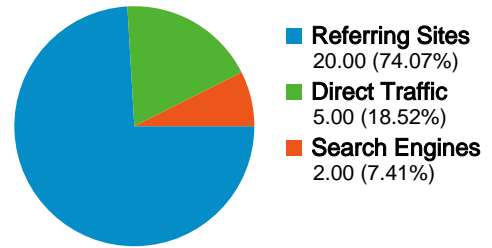

Site Usage

27 Visits

25.93% Bounce Rate

82 Pageviews

00:03:14 Avg. Time on Site

3.04 Pages/Visit

55.56% % New Visits

Visitors Overview

27 Visits

22 Absolute Unique Visitors

82 Pageviews

3.04 Average Pageviews

00:03:14 Time on Site

25.93% Bounce Rate

55.56% New Visits

Technical Profile

All traffic sources sent a total of 27 visits

-  **18.52% Direct Traffic**
-  **74.07% Referring Sites**
-  **7.41% Search Engines**

Top Traffic Sources

Sources	Visits	% visits
bajsa.co.yu (referral)	12	44.44%
(direct) ((none))	5	18.52%
hu.wikipedia.org (referral)	3	11.11%
forum.sg.hu (referral)	2	7.41%
en.wikipedia.org (referral)	1	3.70%