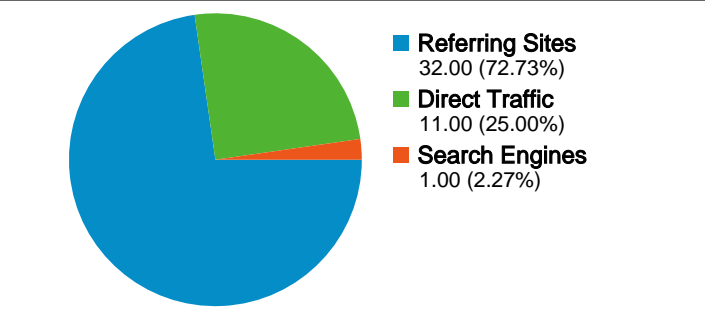

Traffic Sources Overview

Content Overview

Pages	Pageviews	% Pageviews
/indexhu.html	63	44.37%
/	47	33.10%
/indexsr.html	27	19.01%
/indexsl.html	3	2.11%
/index.html	1	0.70%