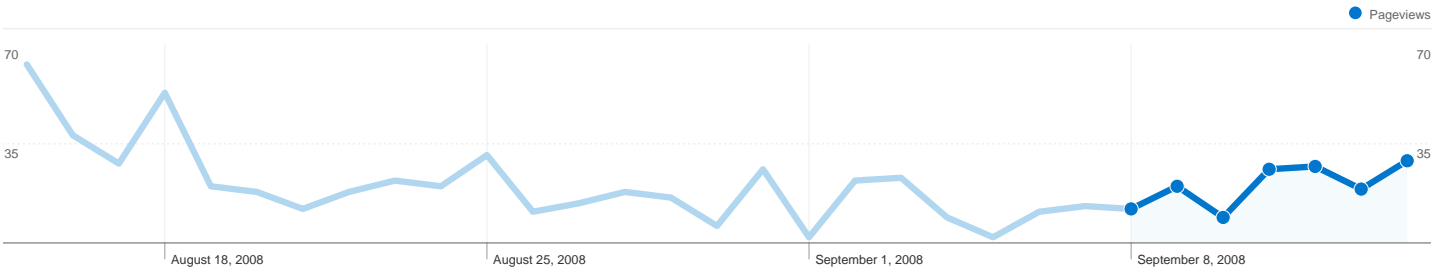

All traffic sources sent a total of 44 visits

-  25.00% Direct Traffic
-  72.73% Referring Sites
-  2.27% Search Engines

Top Traffic Sources

Sources	Visits	% visits
bajsa.co.yu (referral)	15	34.09%
(direct) ((none))	11	25.00%
hu.wikipedia.org (referral)	7	15.91%
en.wikipedia.org (referral)	6	13.64%
forum.sg.hu (referral)	3	6.82%

Keywords	Visits	% visits
bajsa	1	100.00%

44 visits came from 8 countries/territories

Site Usage

Visits	Pages/Visit	Avg. Time on Site	% New Visits	Bounce Rate	
44 % of Site Total: 100.00%	3.23 Site Avg: 3.23 (0.00%)	00:01:32 Site Avg: 00:01:32 (0.00%)	45.45% Site Avg: 45.45% (0.00%)	6.82% Site Avg: 6.82% (0.00%)	
Country/Territory	Visits	Pages/Visit	Avg. Time on Site	% New Visits	Bounce Rate
Serbia	31	3.45	00:01:40	45.16%	3.23%
Germany	5	3.40	00:00:56	20.00%	0.00%
Australia	3	2.00	00:00:16	66.67%	0.00%
Greece	1	1.00	00:00:00	100.00%	100.00%
Hungary	1	2.00	00:00:04	0.00%	0.00%
Slovakia	1	1.00	00:00:00	0.00%	100.00%
(not set)	1	2.00	00:00:08	100.00%	0.00%
United States	1	6.00	00:09:41	100.00%	0.00%