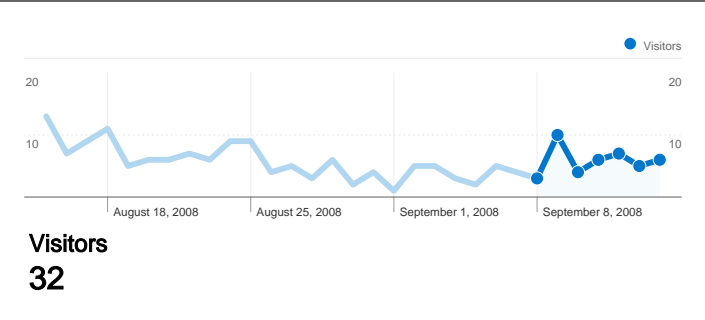

Site Usage

44 Visits

142 Pageviews

3.23 Pages/Visit

6.82% Bounce Rate

00:01:32 Avg. Time on Site

45.45% % New Visits

Visitors Overview

44 Visits

32 Absolute Unique Visitors

142 Pageviews

3.23 Average Pageviews

00:01:32 Time on Site

6.82% Bounce Rate

45.45% New Visits

Technical Profile

All traffic sources sent a total of 44 visits

-  25.00% Direct Traffic
-  72.73% Referring Sites
-  2.27% Search Engines

Top Traffic Sources

Sources	Visits	% visits
bajsa.co.yu (referral)	15	34.09%
(direct) ((none))	11	25.00%
hu.wikipedia.org (referral)	7	15.91%
en.wikipedia.org (referral)	6	13.64%
forum.sg.hu (referral)	3	6.82%

Pages on this site were viewed a total of 142 times

142 Pageviews

86 Unique Views

6.82% Bounce Rate

Top Content

Pages	Pageviews	% Pageviews
/indexhu.html	63	44.37%
/	47	33.10%
/indexsr.html	27	19.01%
/indexsl.html	3	2.11%
/index.html	1	0.70%