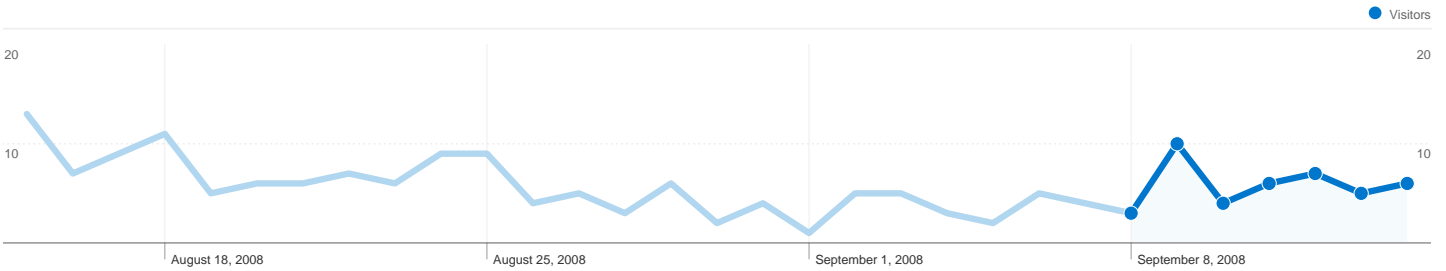

32 people visited this site

44 Visits

32 Absolute Unique Visitors

142 Pageviews

3.23 Average Pageviews

00:01:32 Time on Site

6.82% Bounce Rate

45.45% New Visits

Technical Profile

Browser	Visits	% visits	Connection Speed	Visits	% visits
Internet Explorer	23	52.27%	Unknown	26	59.09%
Firefox	15	34.09%	DSL	7	15.91%
Opera	3	6.82%	Dialup	4	9.09%
Chrome	2	4.55%	T1	4	9.09%
Mozilla	1	2.27%	Cable	3	6.82%