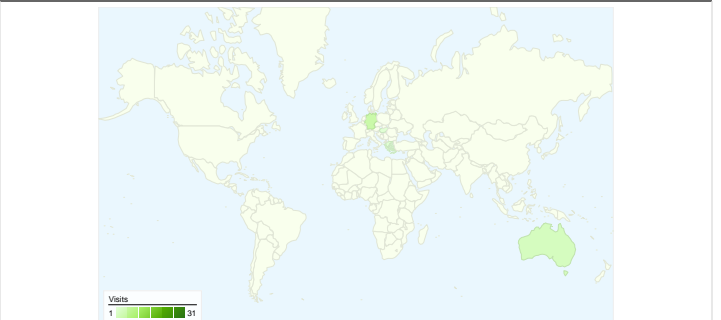

Site Usage

44 Visits

142 Pageviews

3.23 Pages/Visit

6.82% Bounce Rate

00:01:32 Avg. Time on Site

45.45% % New Visits

Visitors Overview

Map Overlay world

Traffic Sources Overview

Content Overview

Pages	Pageviews	% Pageviews
/indexhu.html	63	44.37%
/	47	33.10%
/indexsr.html	27	19.01%
/indexsl.html	3	2.11%
/index.html	1	0.70%

32 people visited this site

Keywords	Visits	% visits
bajsa	1	100.00%

44 visits came from 8 countries/territories

Site Usage

Visits	Pages/Visit	Avg. Time on Site	% New Visits	Bounce Rate	
44 % of Site Total: 100.00%	3.23 Site Avg: 3.23 (0.00%)	00:01:32 Site Avg: 00:01:32 (0.00%)	45.45% Site Avg: 45.45% (0.00%)	6.82% Site Avg: 6.82% (0.00%)	
Country/Territory	Visits	Pages/Visit	Avg. Time on Site	% New Visits	Bounce Rate
Serbia	31	3.45	00:01:40	45.16%	3.23%
Germany	5	3.40	00:00:56	20.00%	0.00%
Australia	3	2.00	00:00:16	66.67%	0.00%
Greece	1	1.00	00:00:00	100.00%	100.00%
Hungary	1	2.00	00:00:04	0.00%	0.00%
Slovakia	1	1.00	00:00:00	0.00%	100.00%
(not set)	1	2.00	00:00:08	100.00%	0.00%
United States	1	6.00	00:09:41	100.00%	0.00%