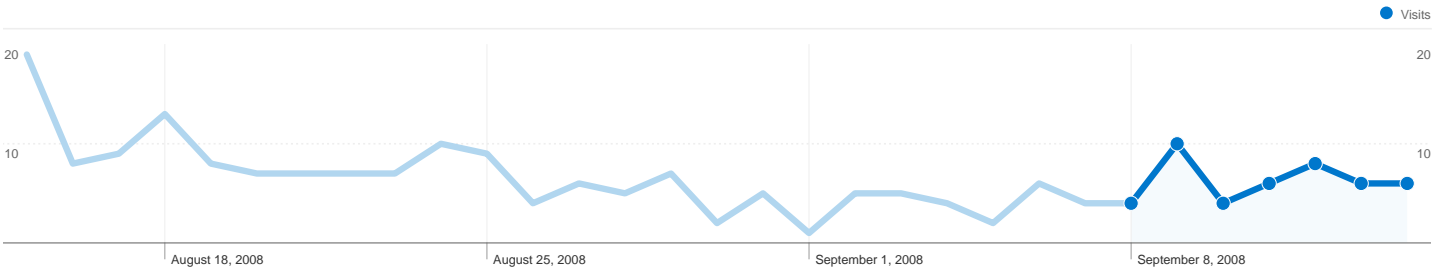

All traffic sources sent a total of 44 visits

- 25.00% Direct Traffic
- 72.73% Referring Sites
- 2.27% Search Engines