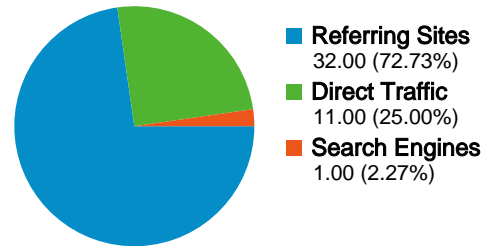

44 Visits

32 Absolute Unique Visitors

142 Pageviews

3.23 Average Pageviews

00:01:32 Time on Site

6.82% Bounce Rate

45.45% New Visits

Technical Profile

All traffic sources sent a total of 44 visits

-  25.00% Direct Traffic
-  72.73% Referring Sites
-  2.27% Search Engines

Top Traffic Sources

Sources	Visits	% visits
bajsa.co.yu (referral)	15	34.09%
(direct) ((none))	11	25.00%
hu.wikipedia.org (referral)	7	15.91%
en.wikipedia.org (referral)	6	13.64%
forum.sg.hu (referral)	3	6.82%