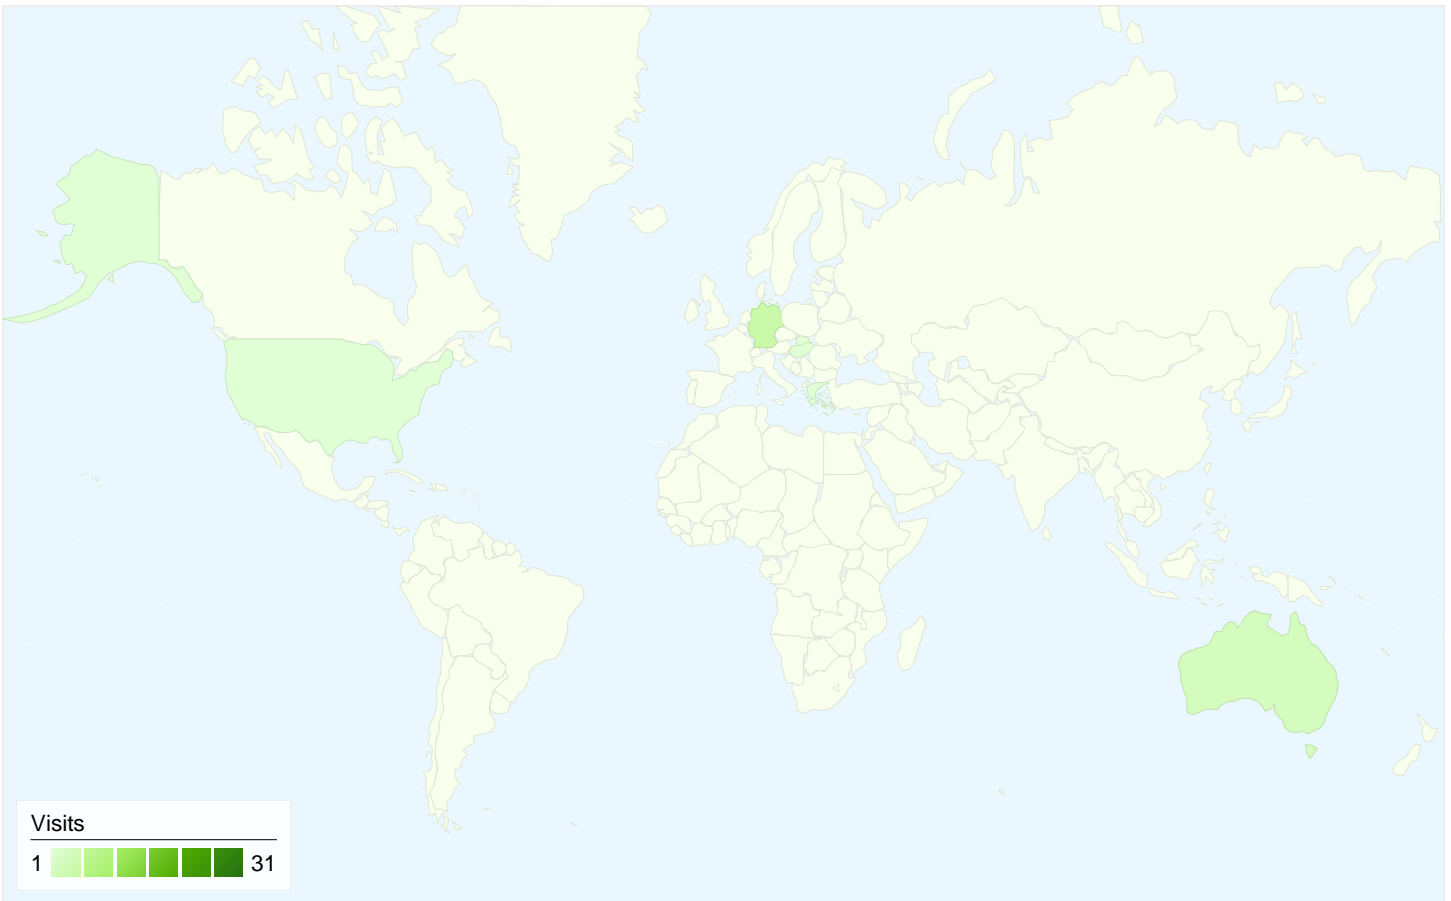

All traffic sources sent a total of 44 visits

-  25.00% Direct Traffic
-  72.73% Referring Sites
-  2.27% Search Engines

Top Traffic Sources

Sources	Visits	% visits
bajsa.co.yu (referral)	15	34.09%
(direct) ((none))	11	25.00%
hu.wikipedia.org (referral)	7	15.91%
en.wikipedia.org (referral)	6	13.64%
forum.sg.hu (referral)	3	6.82%

Keywords	Visits	% visits
bajsa	1	100.00%

44 visits came from 8 countries/territories

Site Usage

Visits	Pages/Visit	Avg. Time on Site	% New Visits	Bounce Rate	
44 % of Site Total: 100.00%	3.23 Site Avg: 3.23 (0.00%)	00:01:32 Site Avg: 00:01:32 (0.00%)	45.45% Site Avg: 45.45% (0.00%)	6.82% Site Avg: 6.82% (0.00%)	
Country/Territory	Visits	Pages/Visit	Avg. Time on Site	% New Visits	Bounce Rate
Serbia	31	3.45	00:01:40	45.16%	3.23%
Germany	5	3.40	00:00:56	20.00%	0.00%
Australia	3	2.00	00:00:16	66.67%	0.00%
Greece	1	1.00	00:00:00	100.00%	100.00%
Hungary	1	2.00	00:00:04	0.00%	0.00%
Slovakia	1	1.00	00:00:00	0.00%	100.00%
(not set)	1	2.00	00:00:08	100.00%	0.00%
United States	1	6.00	00:09:41	100.00%	0.00%