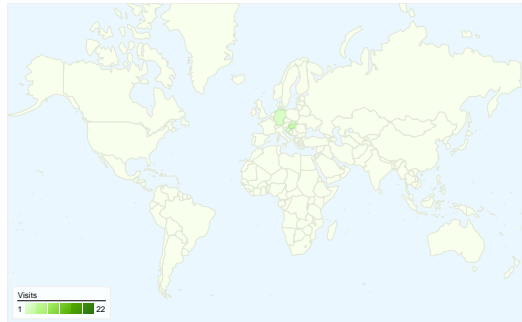

Site Usage

30 Visits

30.00% Bounce Rate

96 Pageviews

00:03:03 Avg. Time on Site

3.20 Pages/Visit

26.67% % New Visits

Visitors Overview

Visitors
20

Map Overlay world

Traffic Sources Overview

- **Referring Sites**
21.00 (70.00%)
- **Direct Traffic**
8.00 (26.67%)
- **Search Engines**
1.00 (3.33%)

Content Overview

Pages	Pageviews	% Pageviews
/indexhu.html	60	62.50%
/	31	32.29%
/indexsr.html	3	3.12%
/indexsl.html	1	1.04%
/index.html	1	1.04%

20 people visited this site

30 Visits

20 Absolute Unique Visitors

96 Pageviews

3.20 Average Pageviews

00:03:03 Time on Site

30.00% Bounce Rate

26.67% New Visits

Keywords	Visits	% visits
bajsa	1	100.00%

30 visits came from 5 countries/territories

Site Usage

Visits 30 % of Site Total: 100.00%	Pages/Visit 3.20 Site Avg: 3.20 (0.00%)	Avg. Time on Site 00:03:03 Site Avg: 00:03:03 (0.00%)	% New Visits 26.67% Site Avg: 26.67% (0.00%)	Bounce Rate 30.00% Site Avg: 30.00% (0.00%)	
Country/Territory	Visits	Pages/Visit	Avg. Time on Site	% New Visits	Bounce Rate
Serbia	22	2.64	00:01:26	22.73%	36.36%
Hungary	4	7.00	00:12:35	25.00%	0.00%
Germany	2	3.50	00:04:52	50.00%	0.00%
Slovakia	1	1.00	00:00:00	0.00%	100.00%
Croatia	1	2.00	00:00:05	100.00%	0.00%