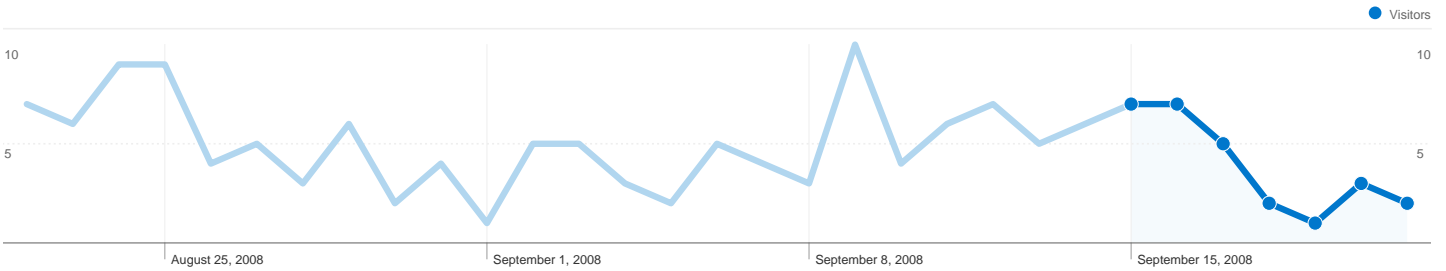

Site Usage

30 Visits

30.00% Bounce Rate

96 Pageviews

00:03:03 Avg. Time on Site

3.20 Pages/Visit

26.67% % New Visits

Visitors Overview

20 people visited this site

30 Visits

20 Absolute Unique Visitors

96 Pageviews

3.20 Average Pageviews

00:03:03 Time on Site

30.00% Bounce Rate

26.67% New Visits