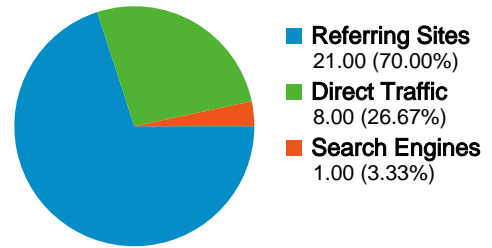

Top Traffic Sources

Sources	Visits	% visits
bajsa.co.yu (referral)	13	43.33%
(direct) ((none))	8	26.67%
hu.wikipedia.org (referral)	5	16.67%
forum.sg.hu (referral)	2	6.67%
209.85.135.104 (referral)	1	3.33%

Keywords	Visits	% visits
bajsa	1	100.00%