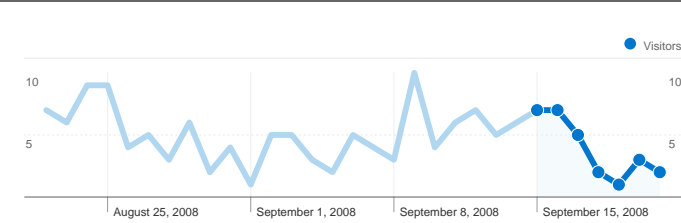

Site Usage

30 Visits

30.00% Bounce Rate

96 Pageviews

00:03:03 Avg. Time on Site

3.20 Pages/Visit

26.67% % New Visits

Visitors Overview

20 people visited this site

30 Visits

20 Absolute Unique Visitors

96 Pageviews

3.20 Average Pageviews

00:03:03 Time on Site

30.00% Bounce Rate

26.67% New Visits

Pages on this site were viewed a total of 96 times

 **96 Pageviews**

 **50 Unique Views**

 **30.00% Bounce Rate**

Top Content

Pages	Pageviews	% Pageviews
/indexhu.html	60	62.50%
/	31	32.29%
/indexsr.html	3	3.12%
/indexsl.html	1	1.04%
/index.html	1	1.04%