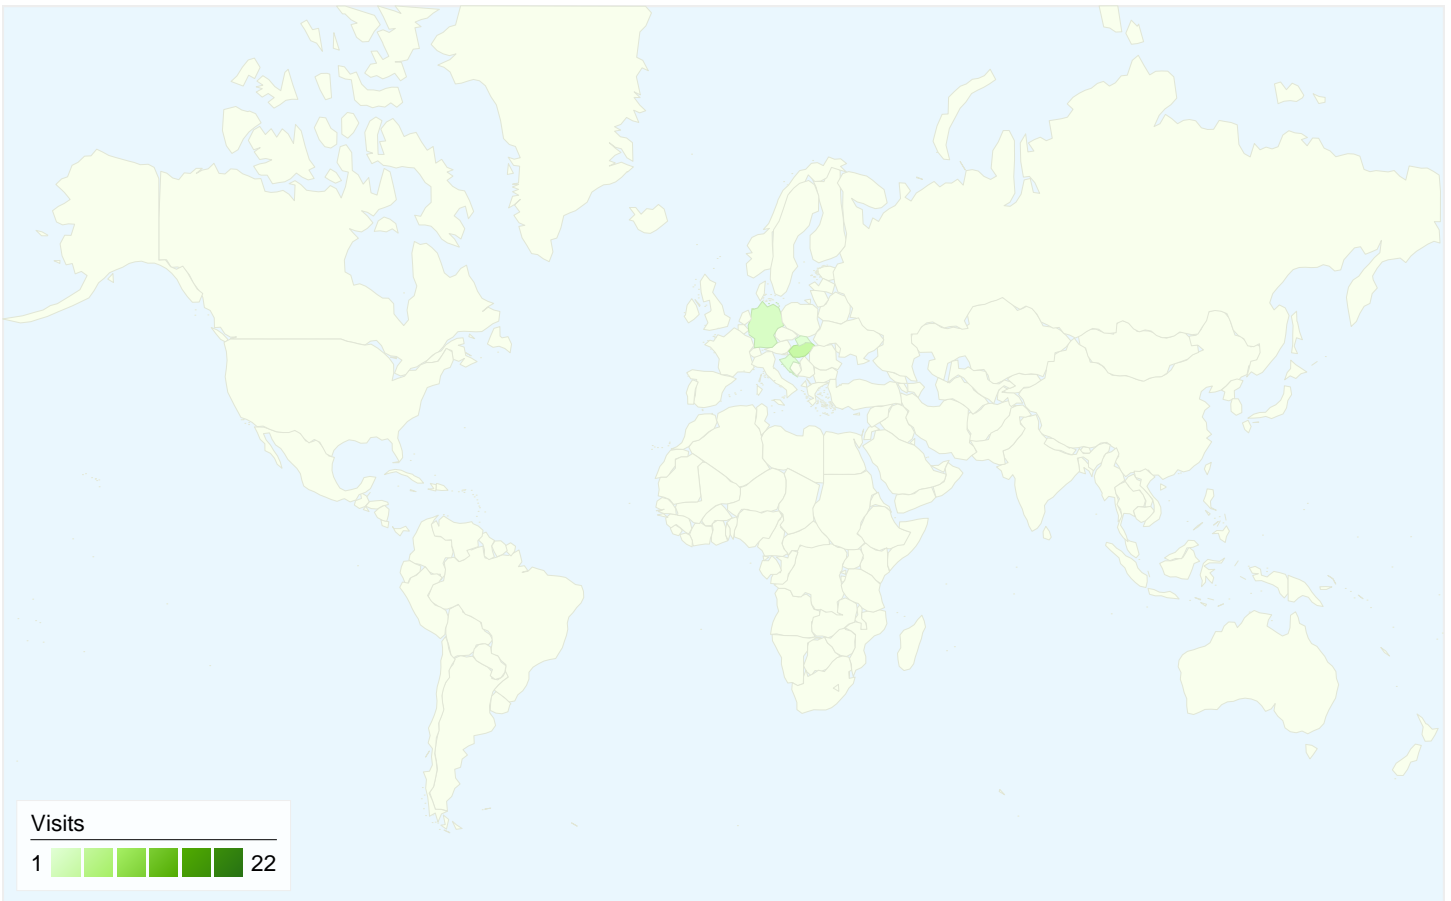

Visitors
20

Map Overlay world

Traffic Sources Overview

- **Referring Sites**
21.00 (70.00%)
- **Direct Traffic**
8.00 (26.67%)
- **Search Engines**
1.00 (3.33%)

Content Overview

Pages	Pageviews	% Pageviews
/indexhu.html	60	62.50%
/	31	32.29%
/indexsr.html	3	3.12%
/indexsl.html	1	1.04%
/index.html	1	1.04%

20 people visited this site

30 Visits

20 Absolute Unique Visitors

96 Pageviews

3.20 Average Pageviews

00:03:03 Time on Site

30.00% Bounce Rate

26.67% New Visits

Technical Profile

Browser	Visits	% visits	Connection Speed	Visits	% visits
Internet Explorer	17	56.67%	Unknown	22	73.33%
Firefox	11	36.67%	DSL	4	13.33%
Opera	2	6.67%	Cable	3	10.00%
			Dialup	1	3.33%

All traffic sources sent a total of 30 visits

Keywords	Visits	% visits
bajsa	1	100.00%

30 visits came from 5 countries/territories

Site Usage

Visits 30 % of Site Total: 100.00%	Pages/Visit 3.20 Site Avg: 3.20 (0.00%)	Avg. Time on Site 00:03:03 Site Avg: 00:03:03 (0.00%)	% New Visits 26.67% Site Avg: 26.67% (0.00%)	Bounce Rate 30.00% Site Avg: 30.00% (0.00%)	
Country/Territory	Visits	Pages/Visit	Avg. Time on Site	% New Visits	Bounce Rate
Serbia	22	2.64	00:01:26	22.73%	36.36%
Hungary	4	7.00	00:12:35	25.00%	0.00%
Germany	2	3.50	00:04:52	50.00%	0.00%
Slovakia	1	1.00	00:00:00	0.00%	100.00%
Croatia	1	2.00	00:00:05	100.00%	0.00%