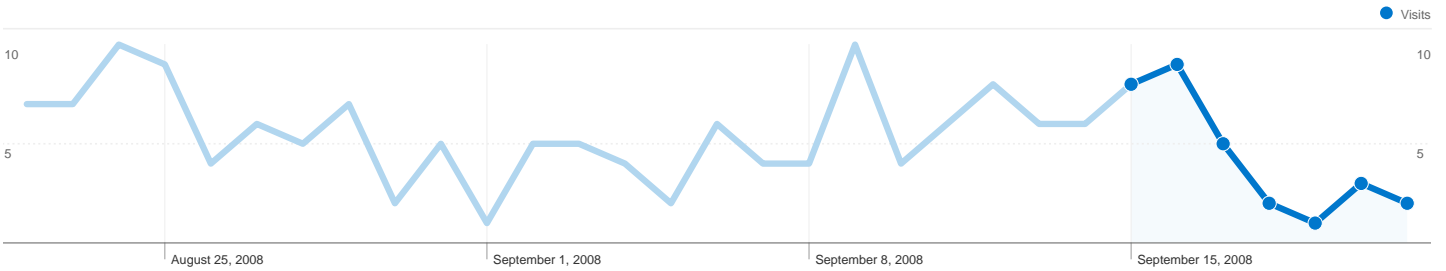

All traffic sources sent a total of 30 visits

- 26.67% Direct Traffic
- 70.00% Referring Sites
- 3.33% Search Engines