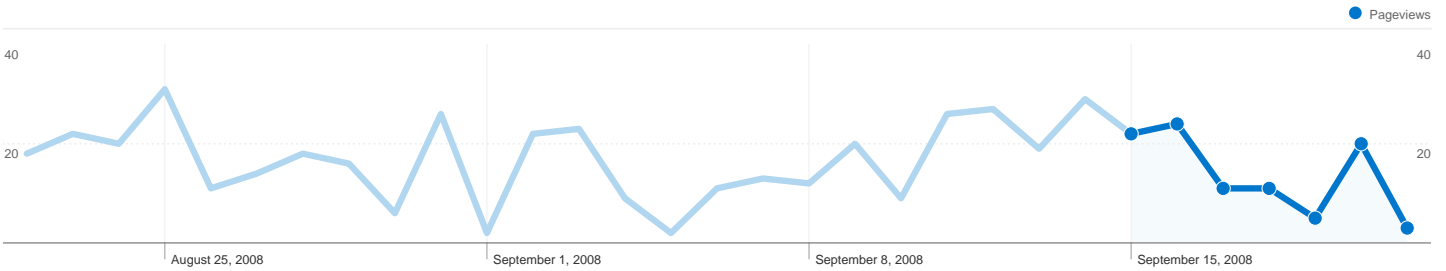

20 people visited this site

30 Visits

20 Absolute Unique Visitors

96 Pageviews

3.20 Average Pageviews

00:03:03 Time on Site

30.00% Bounce Rate

26.67% New Visits

Keywords	Visits	% visits
bajsa	1	100.00%

30 visits came from 5 countries/territories

Site Usage

Visits 30 % of Site Total: 100.00%	Pages/Visit 3.20 Site Avg: 3.20 (0.00%)	Avg. Time on Site 00:03:03 Site Avg: 00:03:03 (0.00%)	% New Visits 26.67% Site Avg: 26.67% (0.00%)	Bounce Rate 30.00% Site Avg: 30.00% (0.00%)	
Country/Territory	Visits	Pages/Visit	Avg. Time on Site	% New Visits	Bounce Rate
Serbia	22	2.64	00:01:26	22.73%	36.36%
Hungary	4	7.00	00:12:35	25.00%	0.00%
Germany	2	3.50	00:04:52	50.00%	0.00%
Slovakia	1	1.00	00:00:00	0.00%	100.00%
Croatia	1	2.00	00:00:05	100.00%	0.00%