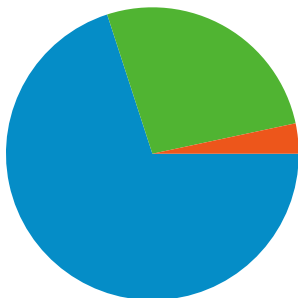

Site Usage

30 Visits

30.00% Bounce Rate

96 Pageviews

00:03:03 Avg. Time on Site

3.20 Pages/Visit

26.67% % New Visits

Visitors Overview

Visitors
20

Map Overlay world

Traffic Sources Overview

- **Referring Sites**
21.00 (70.00%)
- **Direct Traffic**
8.00 (26.67%)
- **Search Engines**
1.00 (3.33%)

Content Overview

Pages	Pageviews	% Pageviews
/indexhu.html	60	62.50%
/	31	32.29%
/indexsr.html	3	3.12%
/indexsl.html	1	1.04%
/index.html	1	1.04%

20 people visited this site

30 Visits

20 Absolute Unique Visitors

96 Pageviews

3.20 Average Pageviews

00:03:03 Time on Site

30.00% Bounce Rate

26.67% New Visits

Keywords	Visits	% visits
bajsa	1	100.00%

30 visits came from 5 countries/territories

Site Usage

Visits 30 % of Site Total: 100.00%	Pages/Visit 3.20 Site Avg: 3.20 (0.00%)	Avg. Time on Site 00:03:03 Site Avg: 00:03:03 (0.00%)	% New Visits 26.67% Site Avg: 26.67% (0.00%)	Bounce Rate 30.00% Site Avg: 30.00% (0.00%)	
Country/Territory	Visits	Pages/Visit	Avg. Time on Site	% New Visits	Bounce Rate
Serbia	22	2.64	00:01:26	22.73%	36.36%
Hungary	4	7.00	00:12:35	25.00%	0.00%
Germany	2	3.50	00:04:52	50.00%	0.00%
Slovakia	1	1.00	00:00:00	0.00%	100.00%
Croatia	1	2.00	00:00:05	100.00%	0.00%