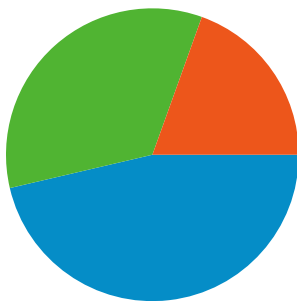

Traffic Sources Overview

- **Referring Sites**
  19.00 (46.34%)
- **Direct Traffic**
  14.00 (34.15%)
- **Search Engines**
  8.00 (19.51%)

Content Overview

Pages	Pageviews	% Pageviews
/indexhu.html	43	36.13%
/indexsr.html	33	27.73%
/	24	20.17%
/index.html	14	11.76%
/indexsl.html	4	3.36%