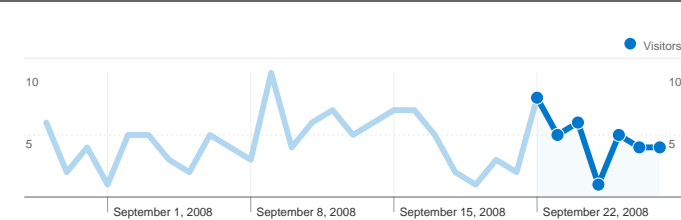

Site Usage

41 Visits

17.07% Bounce Rate

119 Pageviews

00:03:06 Avg. Time on Site

2.90 Pages/Visit

53.66% % New Visits

Visitors Overview

26 people visited this site

41 Visits

26 Absolute Unique Visitors

119 Pageviews

2.90 Average Pageviews

00:03:06 Time on Site

17.07% Bounce Rate

53.66% New Visits

Pages on this site were viewed a total of 119 times

 119 Pageviews

 77 Unique Views

 17.07% Bounce Rate

Top Content

Pages	Pageviews	% Pageviews
/indexhu.html	43	36.13%
/indexsr.html	33	27.73%
/	24	20.17%
/index.html	14	11.76%
/indexsl.html	4	3.36%