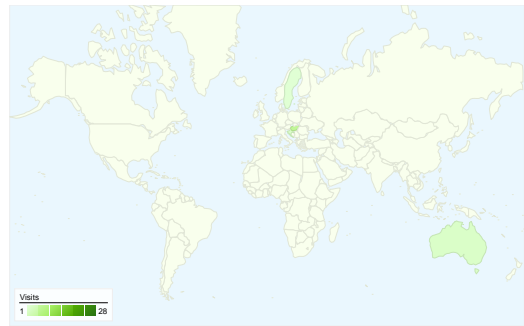

Site Usage

41 Visits

17.07% Bounce Rate

119 Pageviews

00:03:06 Avg. Time on Site

2.90 Pages/Visit

53.66% % New Visits

Visitors Overview

Visitors
26

Map Overlay world

Traffic Sources Overview

- **Referring Sites**
19.00 (46.34%)
- **Direct Traffic**
14.00 (34.15%)
- **Search Engines**
8.00 (19.51%)

Content Overview

Pages	Pageviews	% Pageviews
/indexhu.html	43	36.13%
/indexsr.html	33	27.73%
/	24	20.17%
/index.html	14	11.76%
/indexsl.html	4	3.36%

26 people visited this site

41 Visits

26 Absolute Unique Visitors

119 Pageviews

2.90 Average Pageviews

00:03:06 Time on Site

17.07% Bounce Rate

53.66% New Visits

Keywords	Visits	% visits
bajsa	8	100.00%

41 visits came from 7 countries/territories

Site Usage

Visits 41 % of Site Total: 100.00%	Pages/Visit 2.90 Site Avg: 2.90 (0.00%)	Avg. Time on Site 00:03:06 Site Avg: 00:03:06 (0.00%)	% New Visits 53.66% Site Avg: 53.66% (0.00%)	Bounce Rate 17.07% Site Avg: 17.07% (0.00%)	
Country/Territory	Visits	Pages/Visit	Avg. Time on Site	% New Visits	Bounce Rate
Serbia	28	2.89	00:01:53	57.14%	17.86%
Hungary	6	3.33	00:11:42	33.33%	0.00%
Croatia	2	2.00	00:00:02	0.00%	0.00%
Australia	2	1.50	00:00:13	50.00%	50.00%
Sweden	1	1.00	00:00:00	100.00%	100.00%
Macedonia	1	8.00	00:03:26	100.00%	0.00%
Germany	1	2.00	00:00:03	100.00%	0.00%