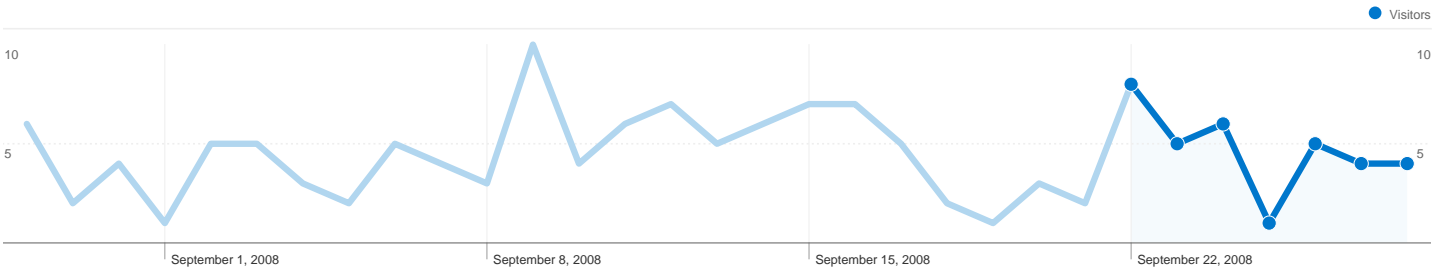

Site Usage

41 Visits

17.07% Bounce Rate

119 Pageviews

00:03:06 Avg. Time on Site

2.90 Pages/Visit

53.66% % New Visits

Visitors Overview

26 people visited this site

41 Visits

26 Absolute Unique Visitors

119 Pageviews

2.90 Average Pageviews

00:03:06 Time on Site

17.07% Bounce Rate

53.66% New Visits