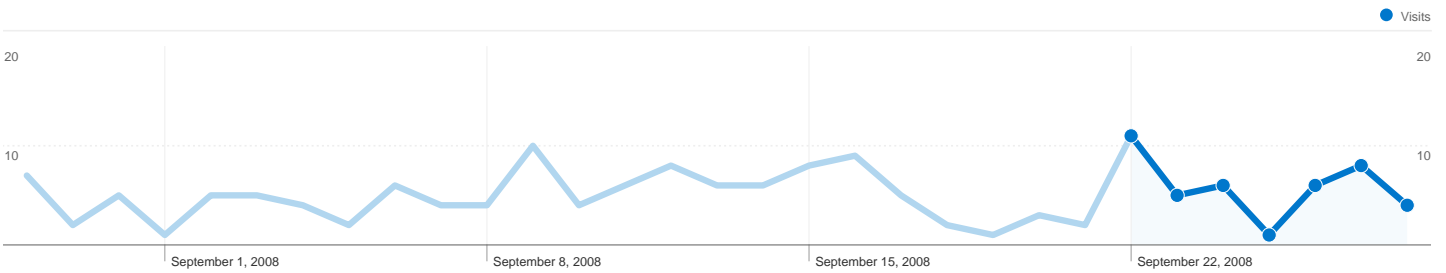

All traffic sources sent a total of 41 visits

- **34.15%** Direct Traffic
- **46.34%** Referring Sites
- **19.51%** Search Engines