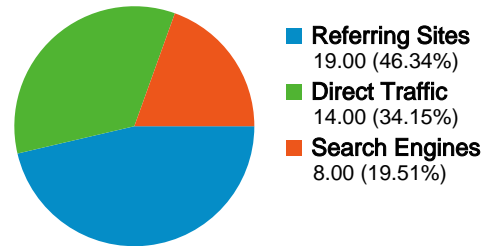

Top Traffic Sources

Sources	Visits	% visits
(direct) ((none))	14	34.15%
bajsa.co.yu (referral)	13	31.71%
google (organic)	8	19.51%
forum.sg.hu (referral)	2	4.88%
hu.wikipedia.org (referral)	2	4.88%

Keywords	Visits	% visits
bajsa	8	100.00%