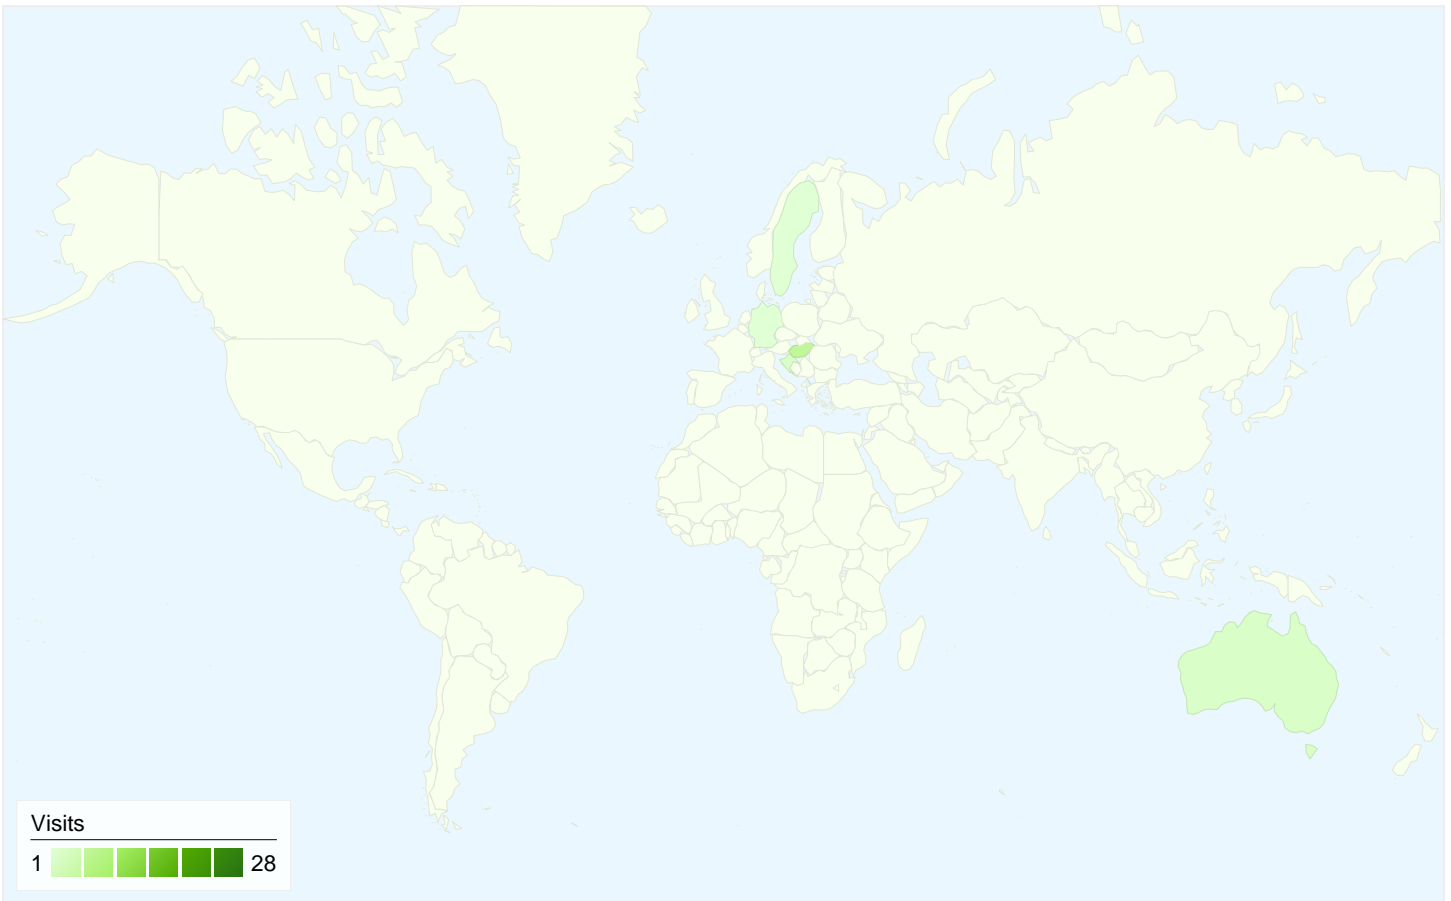

Visitors
26

Map Overlay world

Traffic Sources Overview

- **Referring Sites**
19.00 (46.34%)
- **Direct Traffic**
14.00 (34.15%)
- **Search Engines**
8.00 (19.51%)

Content Overview

Pages	Pageviews	% Pageviews
/indexhu.html	43	36.13%
/indexsr.html	33	27.73%
/	24	20.17%
/index.html	14	11.76%
/indexsl.html	4	3.36%

26 people visited this site

41 Visits

26 Absolute Unique Visitors

119 Pageviews

2.90 Average Pageviews

00:03:06 Time on Site

17.07% Bounce Rate

53.66% New Visits

Keywords	Visits	% visits
bajsa	8	100.00%

41 visits came from 7 countries/territories

Site Usage

Visits 41 % of Site Total: 100.00%	Pages/Visit 2.90 Site Avg: 2.90 (0.00%)	Avg. Time on Site 00:03:06 Site Avg: 00:03:06 (0.00%)	% New Visits 53.66% Site Avg: 53.66% (0.00%)	Bounce Rate 17.07% Site Avg: 17.07% (0.00%)	
Country/Territory	Visits	Pages/Visit	Avg. Time on Site	% New Visits	Bounce Rate
Serbia	28	2.89	00:01:53	57.14%	17.86%
Hungary	6	3.33	00:11:42	33.33%	0.00%
Croatia	2	2.00	00:00:02	0.00%	0.00%
Australia	2	1.50	00:00:13	50.00%	50.00%
Sweden	1	1.00	00:00:00	100.00%	100.00%
Macedonia	1	8.00	00:03:26	100.00%	0.00%
Germany	1	2.00	00:00:03	100.00%	0.00%