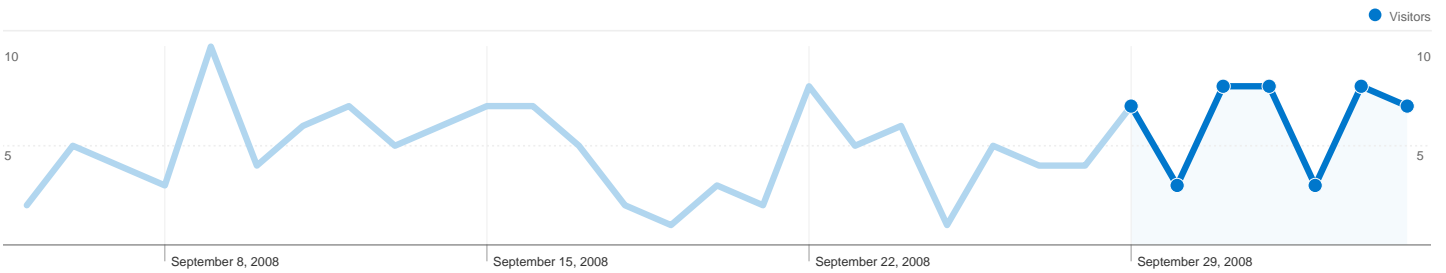

Site Usage

50 Visits

32.00% Bounce Rate

149 Pageviews

00:02:56 Avg. Time on Site

2.98 Pages/Visit

46.00% % New Visits

Visitors Overview

34 people visited this site

50 Visits

34 Absolute Unique Visitors

149 Pageviews

2.98 Average Pageviews

00:02:56 Time on Site

32.00% Bounce Rate

46.00% New Visits