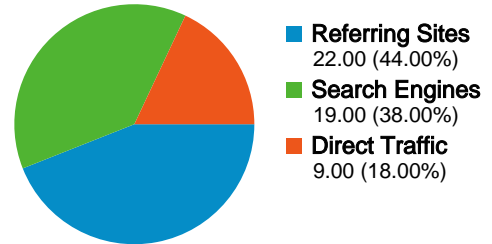

34 people visited this site

50 Visits

34 Absolute Unique Visitors

149 Pageviews

2.98 Average Pageviews

00:02:56 Time on Site

32.00% Bounce Rate

46.00% New Visits

Technical Profile

Browser	Visits	% visits
Firefox	27	54.00%
Internet Explorer	20	40.00%
SeaMonkey	1	2.00%
Chrome	1	2.00%
Safari	1	2.00%

Connection Speed	Visits	% visits
Unknown	26	52.00%
DSL	16	32.00%
Dialup	3	6.00%
T1	3	6.00%
Cable	2	4.00%

All traffic sources sent a total of 50 visits

-  18.00% Direct Traffic
-  44.00% Referring Sites
-  38.00% Search Engines

Top Traffic Sources

Sources	Visits	% visits
google (organic)	19	38.00%
bajsa.co.yu (referral)	18	36.00%
(direct) ((none))	9	18.00%
hu.wikipedia.org (referral)	3	6.00%
suche.t-online.de (referral)	1	2.00%