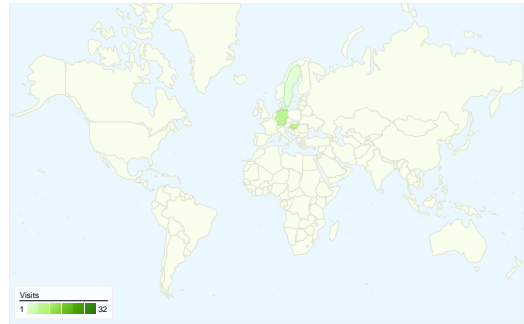

Site Usage

50 Visits

32.00% Bounce Rate

149 Pageviews

00:02:56 Avg. Time on Site

2.98 Pages/Visit

46.00% % New Visits

Visitors Overview

Visitors
34

Map Overlay world

Traffic Sources Overview

- **Referring Sites**
22.00 (44.00%)
- **Search Engines**
19.00 (38.00%)
- **Direct Traffic**
9.00 (18.00%)

Content Overview

Pages	Pageviews	% Pageviews
/indexhu.html	66	44.30%
/	28	18.79%
/indexde.html	23	15.44%
/indexsr.html	17	11.41%
/index.html	13	8.72%

34 people visited this site

50 Visits

34 Absolute Unique Visitors

149 Pageviews

2.98 Average Pageviews

00:02:56 Time on Site

32.00% Bounce Rate

46.00% New Visits