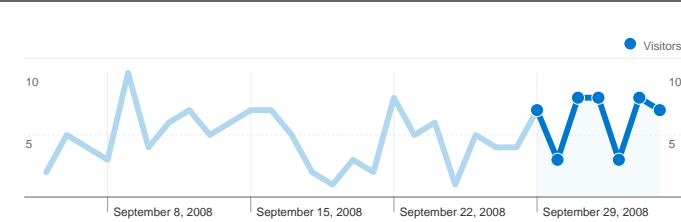

Site Usage

50 Visits

32.00% Bounce Rate

149 Pageviews

00:02:56 Avg. Time on Site

2.98 Pages/Visit

46.00% % New Visits

Visitors Overview

34 people visited this site

50 Visits

34 Absolute Unique Visitors

149 Pageviews

2.98 Average Pageviews

00:02:56 Time on Site

32.00% Bounce Rate

46.00% New Visits

1 - 6 of 6

Pages on this site were viewed a total of 149 times

 **149 Pageviews**

 **81 Unique Views**

 **32.00% Bounce Rate**

Top Content

Pages	Pageviews	% Pageviews
/indexhu.html	66	44.30%
/	28	18.79%
/indexde.html	23	15.44%
/indexsr.html	17	11.41%
/index.html	13	8.72%