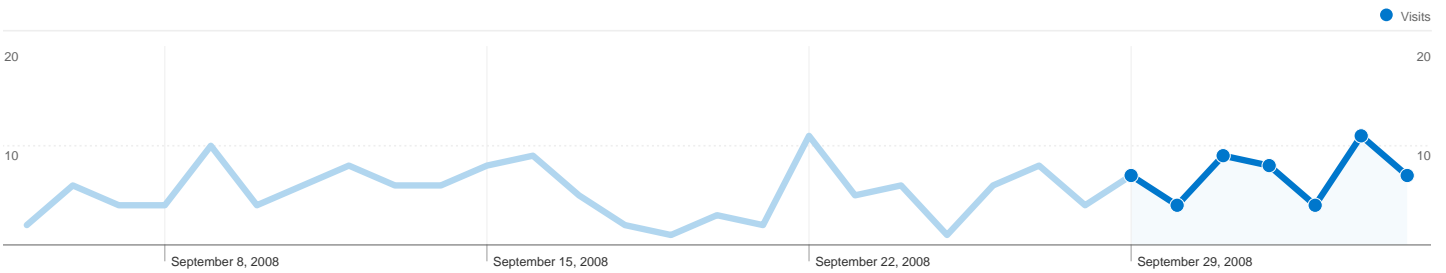

All traffic sources sent a total of 50 visits

- 18.00% Direct Traffic
- 44.00% Referring Sites
- 38.00% Search Engines