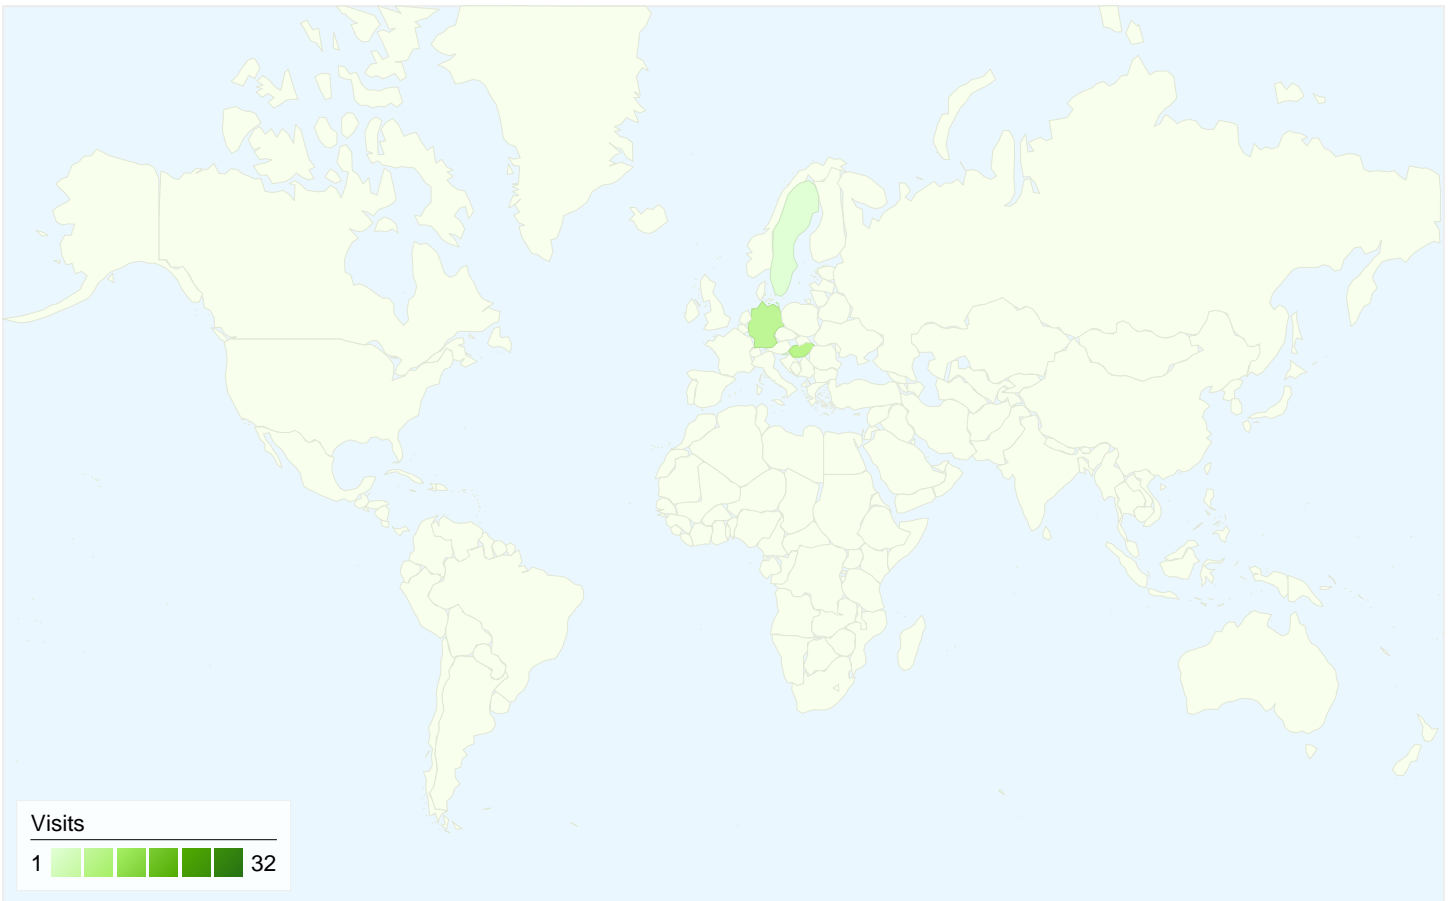

50 visits came from 6 countries/territories

Site Usage

Country/Territory	Visits	Pages/Visit	Avg. Time on Site	% New Visits	Bounce Rate
Serbia	32	2.84	00:02:07	40.62%	34.38%
Hungary	8	4.00	00:04:53	50.00%	0.00%
Germany	7	3.29	00:05:42	42.86%	28.57%
Slovenia	1	1.00	00:00:00	100.00%	100.00%
Sweden	1	1.00	00:00:00	100.00%	100.00%
(not set)	1	1.00	00:00:00	100.00%	100.00%

1 - 6 of 6