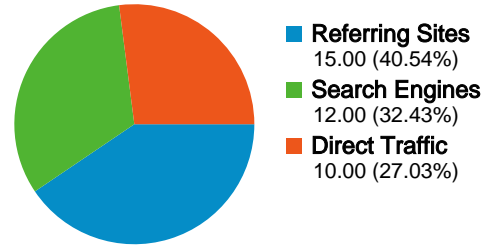

Top Traffic Sources

Sources	Visits	% visits
bajsa.co.yu (referral)	13	35.14%
(direct) ((none))	10	27.03%
google (organic)	9	24.32%
search (organic)	3	8.11%
forum.sg.hu (referral)	2	5.41%

Keywords	Visits	% visits
bajsa	7	58.33%
bajsa vojvodina	3	25.00%
bajsevi oglasi	1	8.33%
chat bajsa	1	8.33%