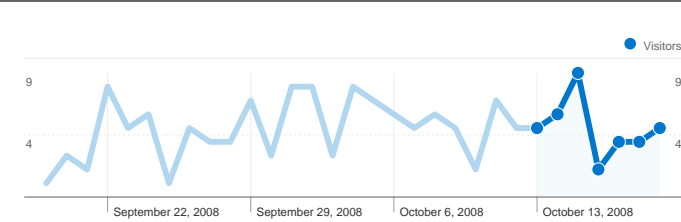

Site Usage

37 Visits

18.92% Bounce Rate

114 Pageviews

00:02:20 Avg. Time on Site

3.08 Pages/Visit

67.57% % New Visits

Visitors Overview

30 people visited this site

37 Visits

30 Absolute Unique Visitors

114 Pageviews

3.08 Average Pageviews

00:02:20 Time on Site

18.92% Bounce Rate

67.57% New Visits

Pages on this site were viewed a total of 114 times

 114 Pageviews

 68 Unique Views

 18.92% Bounce Rate

Top Content

Pages	Pageviews	% Pageviews
/indexhu.html	33	28.95%
/	32	28.07%
/indexde.html	18	15.79%
/indexsr.html	13	11.40%
/index.html	12	10.53%