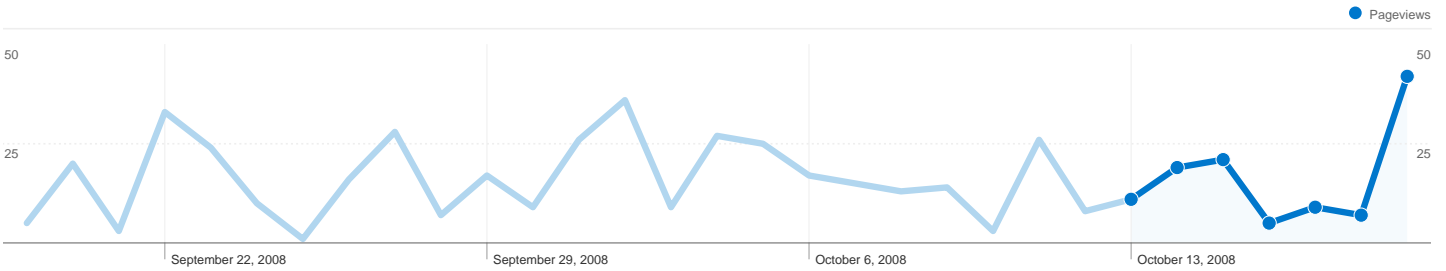

Pages on this site were viewed a total of 114 times

114 Pageviews

68 Unique Views

18.92% Bounce Rate

Top Content

Pages	Pageviews	% Pageviews
/indexhu.html	33	28.95%
/	32	28.07%
/indexde.html	18	15.79%
/indexsr.html	13	11.40%
/index.html	12	10.53%