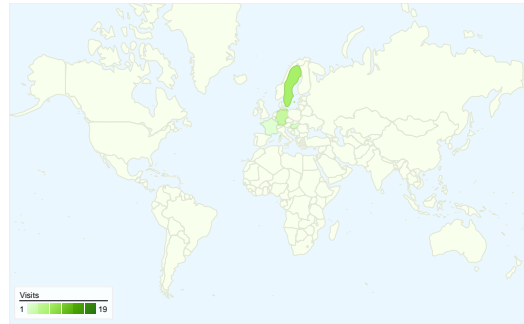

Site Usage

37 Visits

18.92% Bounce Rate

114 Pageviews

00:02:20 Avg. Time on Site

3.08 Pages/Visit

67.57% % New Visits

Visitors Overview

Visitors
30

Map Overlay world

Traffic Sources Overview

- **Referring Sites**
15.00 (40.54%)
- **Search Engines**
12.00 (32.43%)
- **Direct Traffic**
10.00 (27.03%)

Content Overview

Pages	Pageviews	% Pageviews
/indexhu.html	33	28.95%
/	32	28.07%
/indexde.html	18	15.79%
/indexsr.html	13	11.40%
/index.html	12	10.53%

30 people visited this site

37 Visits

30 Absolute Unique Visitors

114 Pageviews

3.08 Average Pageviews

00:02:20 Time on Site

18.92% Bounce Rate

67.57% New Visits