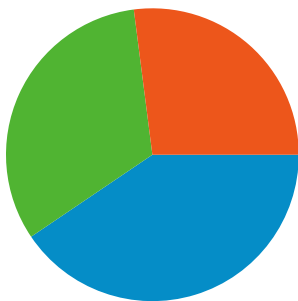

Site Usage

37 Visits

18.92% Bounce Rate

114 Pageviews

00:02:20 Avg. Time on Site

3.08 Pages/Visit

67.57% % New Visits

Visitors Overview

Visitors
30

Map Overlay world

Traffic Sources Overview

- **Referring Sites**
15.00 (40.54%)
- **Search Engines**
12.00 (32.43%)
- **Direct Traffic**
10.00 (27.03%)

Content Overview

Pages	Pageviews	% Pageviews
/indexhu.html	33	28.95%
/	32	28.07%
/indexde.html	18	15.79%
/indexsr.html	13	11.40%
/index.html	12	10.53%

30 people visited this site

37 Visits

30 Absolute Unique Visitors

114 Pageviews

3.08 Average Pageviews

00:02:20 Time on Site

18.92% Bounce Rate

67.57% New Visits

Pages on this site were viewed a total of 114 times

 114 Pageviews

 68 Unique Views

 18.92% Bounce Rate

Top Content

Pages	Pageviews	% Pageviews
/indexhu.html	33	28.95%
/	32	28.07%
/indexde.html	18	15.79%
/indexsr.html	13	11.40%
/index.html	12	10.53%