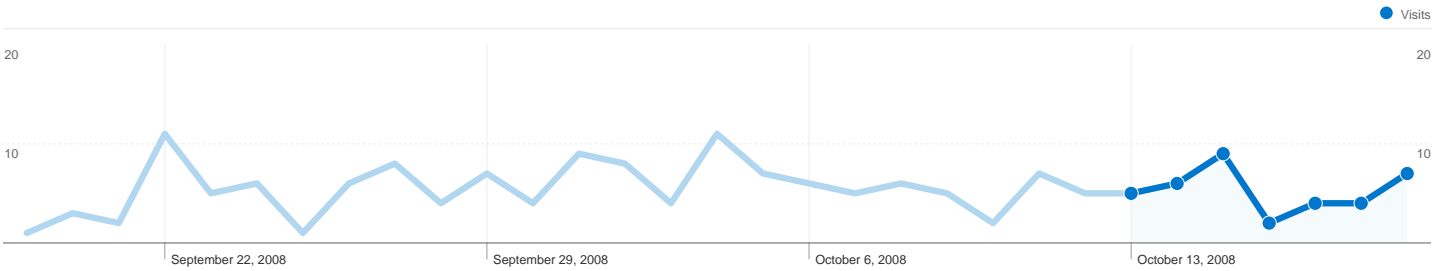

All traffic sources sent a total of 37 visits

- 27.03% Direct Traffic
- 40.54% Referring Sites
- 32.43% Search Engines