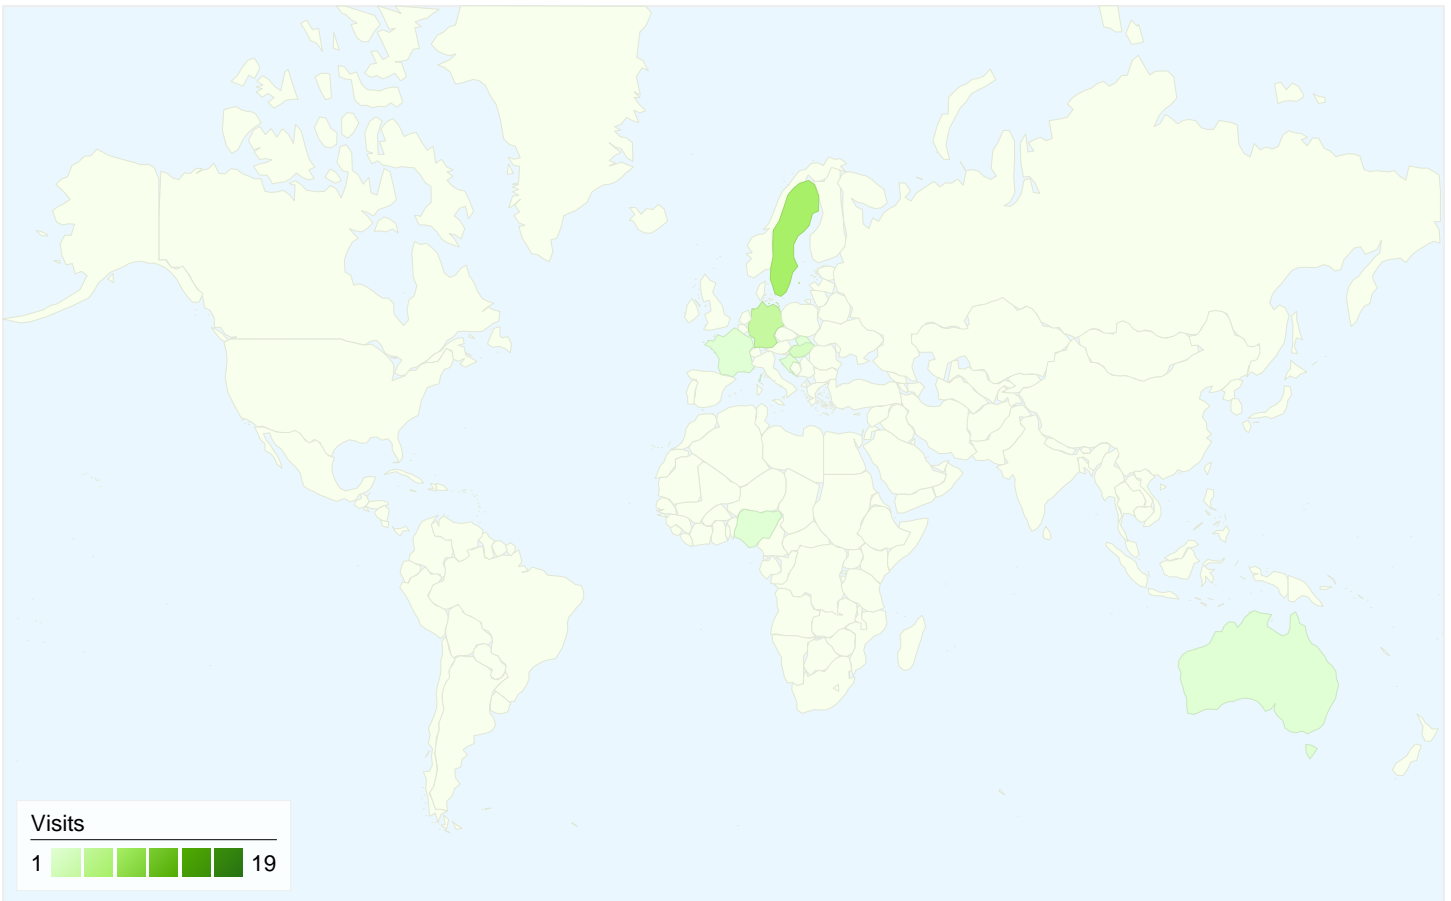

37 visits came from 9 countries/territories

Site Usage

Country/Territory	Visits	Pages/Visit	Avg. Time on Site	% New Visits	Bounce Rate
Serbia	19	2.37	00:00:51	52.63%	21.05%
Sweden	7	2.29	00:00:38	100.00%	42.86%
Germany	4	5.75	00:10:07	50.00%	0.00%
Hungary	2	8.50	00:09:58	50.00%	0.00%
France	1	3.00	00:00:13	100.00%	0.00%
Croatia	1	2.00	00:00:17	100.00%	0.00%
Nigeria	1	4.00	00:04:51	100.00%	0.00%
Slovakia	1	2.00	00:00:05	100.00%	0.00%
Australia	1	2.00	00:00:08	100.00%	0.00%