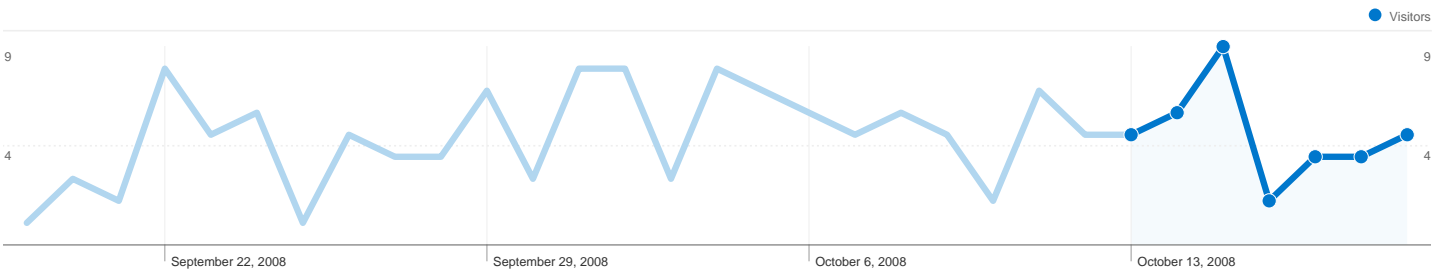

Site Usage

37 Visits

18.92% Bounce Rate

114 Pageviews

00:02:20 Avg. Time on Site

3.08 Pages/Visit

67.57% % New Visits

Visitors Overview

Visitors
30

Map Overlay world

Traffic Sources Overview

- **Referring Sites**
15.00 (40.54%)
- **Search Engines**
12.00 (32.43%)
- **Direct Traffic**
10.00 (27.03%)

Content Overview

Pages	Pageviews	% Pageviews
/indexhu.html	33	28.95%
/	32	28.07%
/indexde.html	18	15.79%
/indexsr.html	13	11.40%
/index.html	12	10.53%

30 people visited this site

37 Visits

30 Absolute Unique Visitors

114 Pageviews

3.08 Average Pageviews

00:02:20 Time on Site

18.92% Bounce Rate

67.57% New Visits