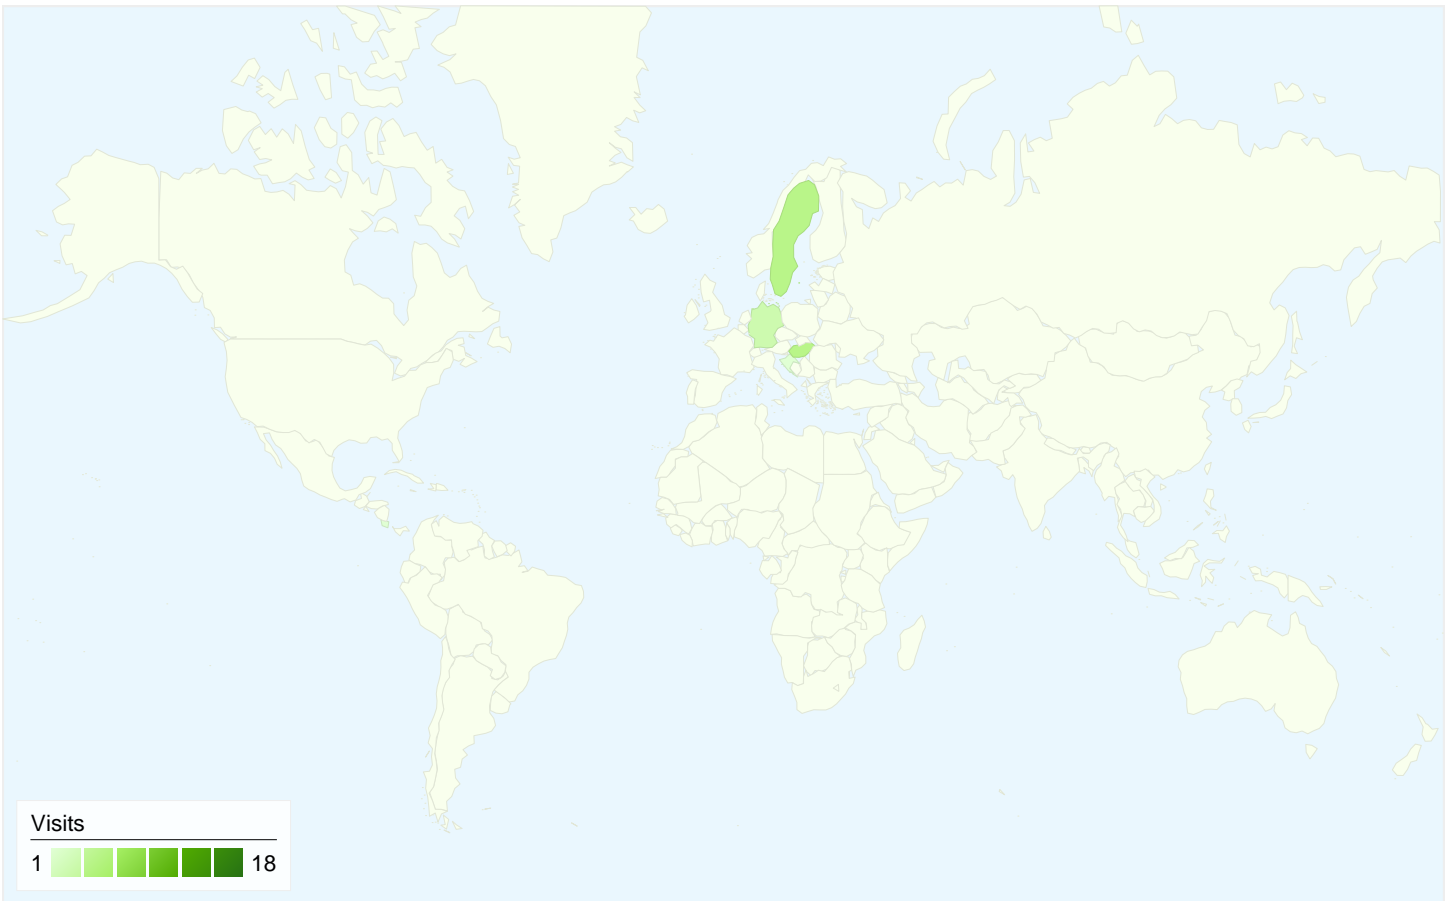

## All traffic sources sent a total of 34 visits

-  23.53% Direct Traffic
-  47.06% Referring Sites
-  29.41% Search Engines

## 34 visits came from 7 countries/territories