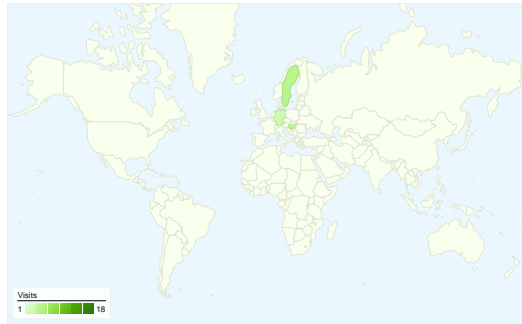

**Site Usage**

**34 Visits**

**17.65% Bounce Rate**

**126 Pageviews**

**00:03:18 Avg. Time on Site**

**3.71 Pages/Visit**

**76.47% % New Visits**

**Visitors Overview**

**Visitors**  
**30**

**Map Overlay world**

**Traffic Sources Overview**

- **Referring Sites**  
16.00 (47.06%)
- **Search Engines**  
10.00 (29.41%)
- **Direct Traffic**  
8.00 (23.53%)

**Content Overview**

## All traffic sources sent a total of 34 visits

-  23.53% Direct Traffic
-  47.06% Referring Sites
-  29.41% Search Engines

## 34 visits came from 7 countries/territories