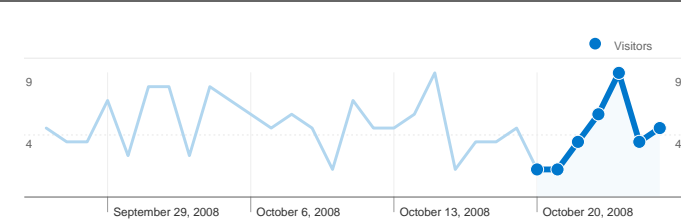

**Site Usage**

**34 Visits**

**17.65% Bounce Rate**

**126 Pageviews**

**00:03:18 Avg. Time on Site**

**3.71 Pages/Visit**

**76.47% % New Visits**

**Visitors Overview**

## 30 people visited this site

 **34** Visits

 **30** Absolute Unique Visitors

 **126** Pageviews

 **3.71** Average Pageviews

 **00:03:18** Time on Site

 **17.65%** Bounce Rate

 **76.47%** New Visits

## All traffic sources sent a total of 34 visits

-  23.53% Direct Traffic
-  47.06% Referring Sites
-  29.41% Search Engines

**Pages on this site were viewed a total of 126 times**

 **126 Pageviews**

 **63 Unique Views**

 **17.65% Bounce Rate**