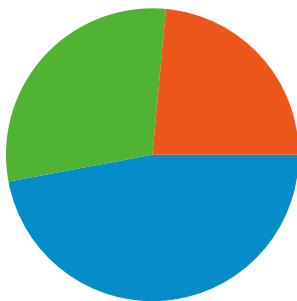

**Site Usage**

**34 Visits**

**17.65% Bounce Rate**

**126 Pageviews**

**00:03:18 Avg. Time on Site**

**3.71 Pages/Visit**

**76.47% % New Visits**

**Visitors Overview**

**Visitors**  
**30**

**Map Overlay world**

**Traffic Sources Overview**

- **Referring Sites**  
16.00 (47.06%)
- **Search Engines**  
10.00 (29.41%)
- **Direct Traffic**  
8.00 (23.53%)

**Content Overview**

## All traffic sources sent a total of 34 visits

-  23.53% Direct Traffic
-  47.06% Referring Sites
-  29.41% Search Engines

## 34 visits came from 7 countries/territories