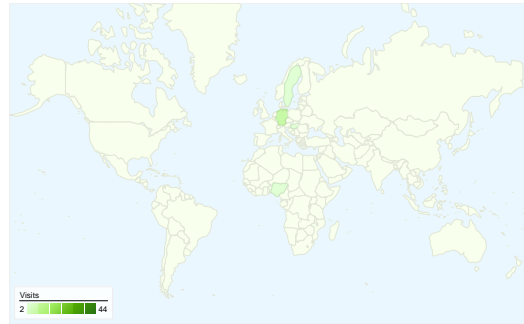

**Site Usage**

**58 Visits**

**29.31% Bounce Rate**

**181 Pageviews**

**00:04:53 Avg. Time on Site**

**3.12 Pages/Visit**

**51.72% % New Visits**

**Visitors Overview**

**Visitors**  
**38**

**Map Overlay world**

**Traffic Sources Overview**

- **Search Engines**  
34.00 (58.62%)
- **Referring Sites**  
14.00 (24.14%)
- **Direct Traffic**  
10.00 (17.24%)

**Content Overview**

## All traffic sources sent a total of 58 visits

-  17.24% Direct Traffic
-  24.14% Referring Sites
-  58.62% Search Engines

## 58 visits came from 5 countries/territories