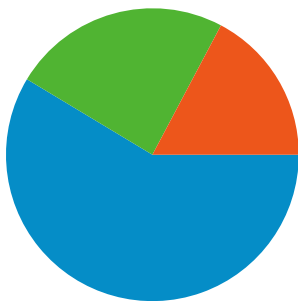

**Site Usage**

**58 Visits**

**29.31% Bounce Rate**

**181 Pageviews**

**00:04:53 Avg. Time on Site**

**3.12 Pages/Visit**

**51.72% % New Visits**

**Visitors Overview**

**Visitors**  
**38**

**Map Overlay world**

**Traffic Sources Overview**

- **Search Engines**  
34.00 (58.62%)
- **Referring Sites**  
14.00 (24.14%)
- **Direct Traffic**  
10.00 (17.24%)

**Content Overview**

## All traffic sources sent a total of 58 visits

-  17.24% Direct Traffic
-  24.14% Referring Sites
-  58.62% Search Engines

Pages on this site were viewed a total of 181 times

 181 Pageviews

 97 Unique Views

 29.31% Bounce Rate