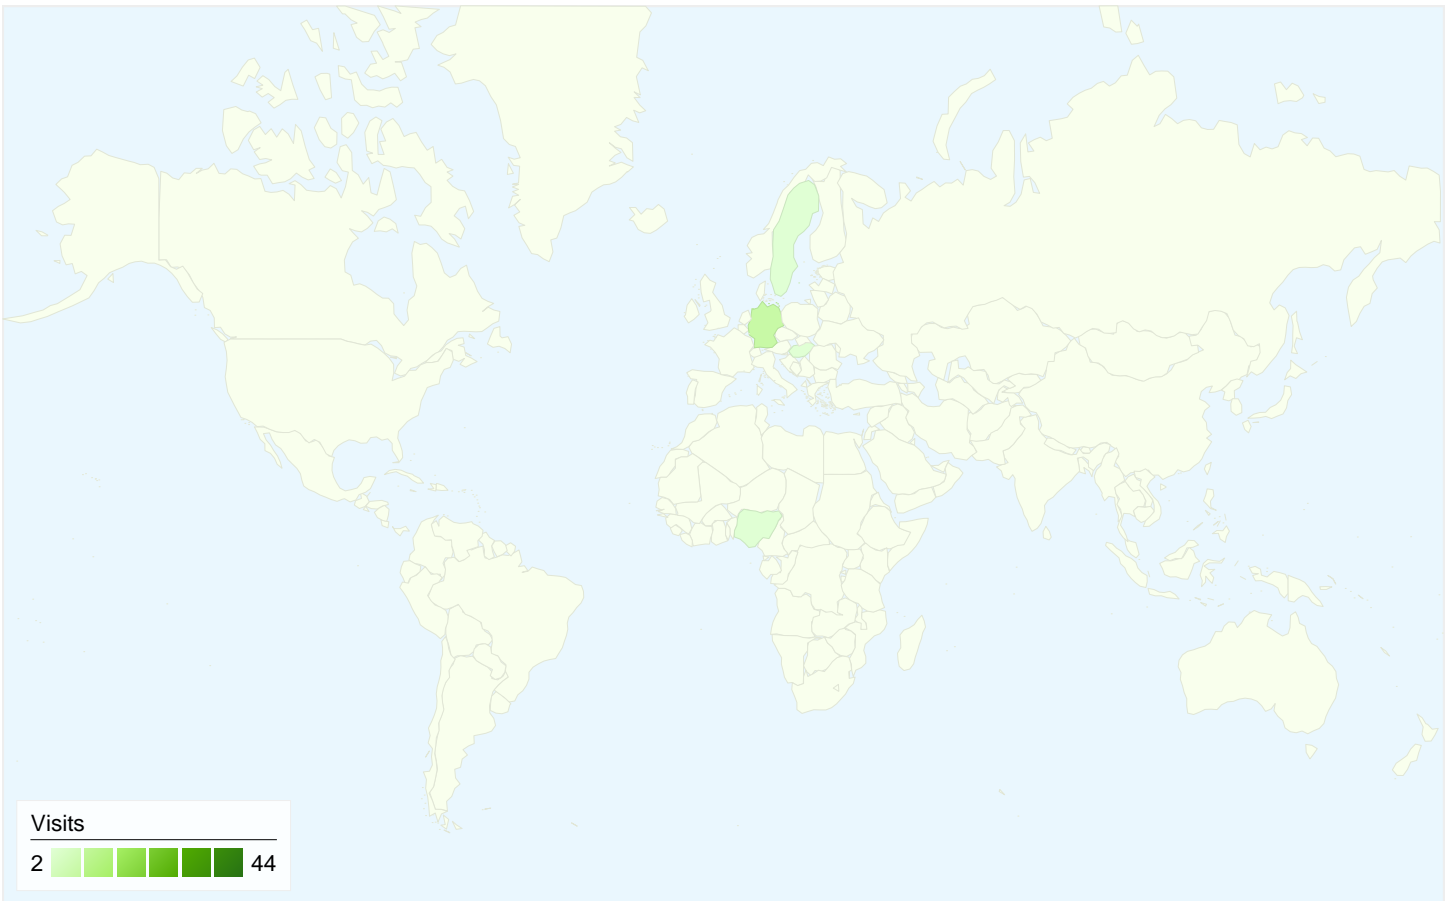

## All traffic sources sent a total of 58 visits

-  17.24% Direct Traffic
-  24.14% Referring Sites
-  58.62% Search Engines

## 58 visits came from 5 countries/territories