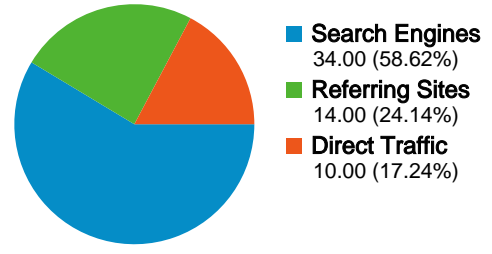

## 38 people visited this site

58 Visits

38 Absolute Unique Visitors

181 Pageviews

3.12 Average Pageviews

00:04:53 Time on Site

29.31% Bounce Rate

51.72% New Visits

## Technical Profile

Browser	Visits	% visits
Firefox	30	51.72%
Internet Explorer	22	37.93%
Opera	4	6.90%
Chrome	2	3.45%

Connection Speed	Visits	% visits
Unknown	39	67.24%
DSL	8	13.79%
Dialup	7	12.07%
Cable	2	3.45%
T1	2	3.45%

## All traffic sources sent a total of 58 visits

-  17.24% Direct Traffic
-  24.14% Referring Sites
-  58.62% Search Engines