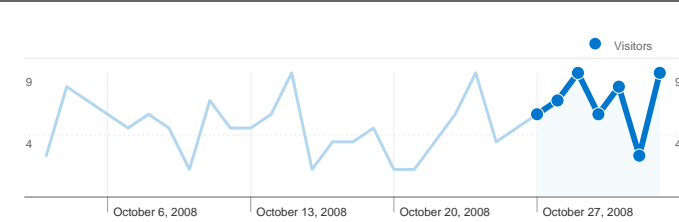

**Site Usage**

**58 Visits**

**29.31% Bounce Rate**

**181 Pageviews**

**00:04:53 Avg. Time on Site**

**3.12 Pages/Visit**

**51.72% % New Visits**

**Visitors Overview**

## 38 people visited this site

58 Visits

38 Absolute Unique Visitors

181 Pageviews

3.12 Average Pageviews

00:04:53 Time on Site

29.31% Bounce Rate

51.72% New Visits

## All traffic sources sent a total of 58 visits

-  17.24% Direct Traffic
-  24.14% Referring Sites
-  58.62% Search Engines

Pages on this site were viewed a total of 181 times

 181 Pageviews

 97 Unique Views

 29.31% Bounce Rate