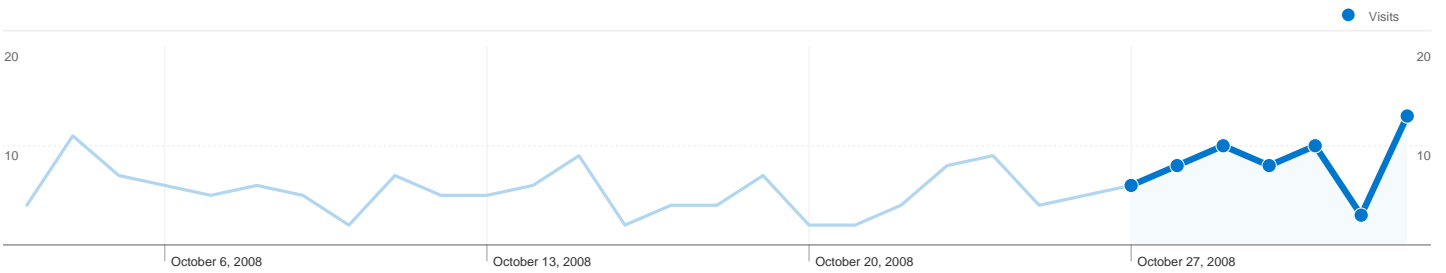

**Site Usage**

**58 Visits**

**29.31% Bounce Rate**

**181 Pageviews**

**00:04:53 Avg. Time on Site**

**3.12 Pages/Visit**

**51.72% % New Visits**

**Visitors Overview**

## 38 people visited this site

58 Visits

38 Absolute Unique Visitors

181 Pageviews

3.12 Average Pageviews

00:04:53 Time on Site

29.31% Bounce Rate

51.72% New Visits

## All traffic sources sent a total of 58 visits

-  17.24% Direct Traffic
-  24.14% Referring Sites
-  58.62% Search Engines