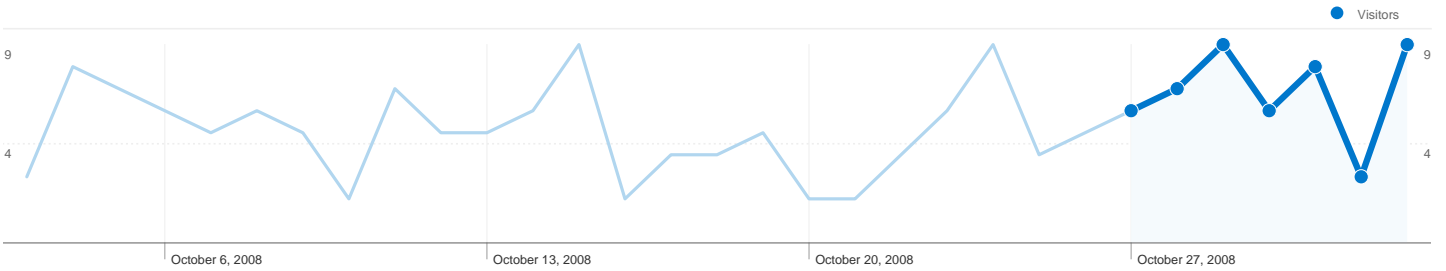

**Site Usage**

**58 Visits**

**29.31% Bounce Rate**

**181 Pageviews**

**00:04:53 Avg. Time on Site**

**3.12 Pages/Visit**

**51.72% % New Visits**

**Visitors Overview**

**Visitors**  
**38**

**Map Overlay world**

**Traffic Sources Overview**

- **Search Engines**  
34.00 (58.62%)
- **Referring Sites**  
14.00 (24.14%)
- **Direct Traffic**  
10.00 (17.24%)

**Content Overview**

## 38 people visited this site

58 Visits

38 Absolute Unique Visitors

181 Pageviews

3.12 Average Pageviews

00:04:53 Time on Site

29.31% Bounce Rate

51.72% New Visits

## All traffic sources sent a total of 58 visits

-  17.24% Direct Traffic
-  24.14% Referring Sites
-  58.62% Search Engines