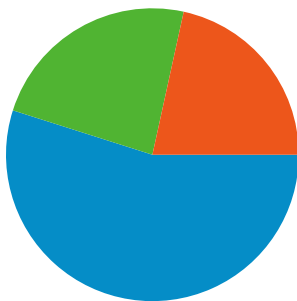

**Site Usage**

 **51 Visits**

 **33.33% Bounce Rate**

 **115 Pageviews**

 **00:01:26 Avg. Time on Site**

 **2.25 Pages/Visit**

 **54.90% % New Visits**

**Visitors Overview**

**Visitors**  
**39**

**Map Overlay world**

**Traffic Sources Overview**

- **Search Engines**  
28.00 (54.90%)
- **Referring Sites**  
12.00 (23.53%)
- **Direct Traffic**  
11.00 (21.57%)

**Content Overview**

## All traffic sources sent a total of 51 visits

-  **21.57%** Direct Traffic
-  **23.53%** Referring Sites
-  **54.90%** Search Engines

## 51 visits came from 7 countries/territories