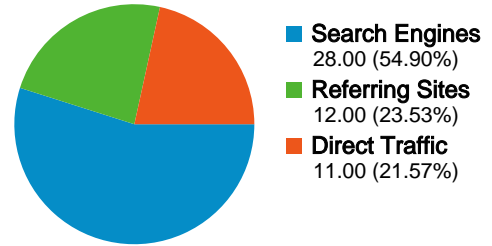

**Visitors**  
**39**

**Map Overlay world**

**Traffic Sources Overview**

- **Search Engines**  
28.00 (54.90%)
- **Referring Sites**  
12.00 (23.53%)
- **Direct Traffic**  
11.00 (21.57%)

**Content Overview**

## 39 people visited this site

51 Visits

39 Absolute Unique Visitors

115 Pageviews

2.25 Average Pageviews

00:01:26 Time on Site

33.33% Bounce Rate

54.90% New Visits

## All traffic sources sent a total of 51 visits

-  **21.57%** Direct Traffic
-  **23.53%** Referring Sites
-  **54.90%** Search Engines