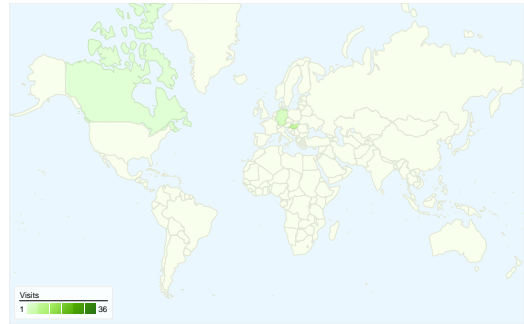

**Site Usage**

 **51 Visits**

 **33.33% Bounce Rate**

 **115 Pageviews**

 **00:01:26 Avg. Time on Site**

 **2.25 Pages/Visit**

 **54.90% % New Visits**

**Visitors Overview**

**Visitors**  
**39**

**Map Overlay world**

**Traffic Sources Overview**

- **Search Engines**  
28.00 (54.90%)
- **Referring Sites**  
12.00 (23.53%)
- **Direct Traffic**  
11.00 (21.57%)

**Content Overview**

## All traffic sources sent a total of 51 visits

-  **21.57%** Direct Traffic
-  **23.53%** Referring Sites
-  **54.90%** Search Engines

## 51 visits came from 7 countries/territories