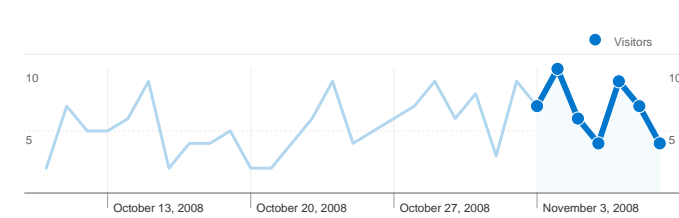

**Site Usage**

 **51 Visits**

 **33.33% Bounce Rate**

 **115 Pageviews**

 **00:01:26 Avg. Time on Site**

 **2.25 Pages/Visit**

 **54.90% % New Visits**

**Visitors Overview**

## 39 people visited this site

51 Visits

39 Absolute Unique Visitors

115 Pageviews

2.25 Average Pageviews

00:01:26 Time on Site

33.33% Bounce Rate

54.90% New Visits

## All traffic sources sent a total of 51 visits

-  **21.57%** Direct Traffic
-  **23.53%** Referring Sites
-  **54.90%** Search Engines

### Site Usage

Visits	Pages/Visit	Avg. Time on Site	% New Visits	Bounce Rate	
<b>51</b> % of Site Total: 100.00%	<b>2.25</b> Site Avg: 2.25 (0.00%)	<b>00:01:26</b> Site Avg: 00:01:26 (0.00%)	<b>54.90%</b> Site Avg: 54.90% (0.00%)	<b>33.33%</b> Site Avg: 33.33% (0.00%)	
Country/Territory	Visits	Pages/Visit	Avg. Time on Site	% New Visits	Bounce Rate
Serbia	36	2.11	00:00:44	50.00%	33.33%
Hungary	7	1.86	00:02:10	71.43%	57.14%
Germany	3	4.00	00:07:18	66.67%	33.33%
Slovenia	2	3.00	00:02:58	50.00%	0.00%
Canada	1	2.00	00:00:16	100.00%	0.00%
Kuwait	1	3.00	00:03:42	100.00%	0.00%
Croatia	1	3.00	00:00:07	0.00%	0.00%