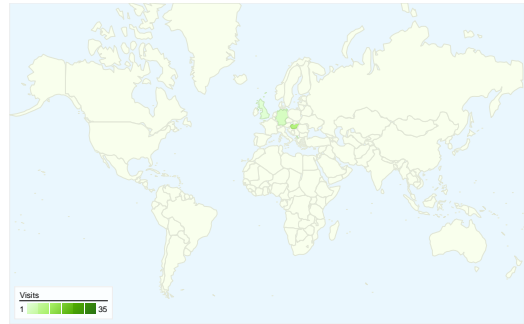

Site Usage

52 Visits

28.85% Bounce Rate

171 Pageviews

00:03:30 Avg. Time on Site

3.29 Pages/Visit

55.77% % New Visits

Visitors Overview

Visitors
37

Map Overlay world

Traffic Sources Overview

- **Search Engines**
27.00 (51.92%)
- **Referring Sites**
15.00 (28.85%)
- **Direct Traffic**
10.00 (19.23%)

Content Overview

Pages	Pageviews	% Pageviews
/indexhu.html	81	47.37%
/indexsr.html	49	28.65%
/	25	14.62%
/index.html	10	5.85%
/indexde.html	5	2.92%

37 people visited this site

52 Visits

37 Absolute Unique Visitors

171 Pageviews

3.29 Average Pageviews

00:03:30 Time on Site

28.85% Bounce Rate

55.77% New Visits

52 visits came from 6 countries/territories

Site Usage

Country/Territory	Visits	Pages/Visit	Avg. Time on Site	% New Visits	Bounce Rate
Serbia	35	3.49	00:04:29	48.57%	25.71%
Hungary	10	2.50	00:01:13	50.00%	40.00%
Germany	3	2.00	00:01:14	100.00%	33.33%
Macedonia	2	4.50	00:00:27	100.00%	0.00%
United Kingdom	1	8.00	00:08:21	100.00%	0.00%
Sweden	1	1.00	00:00:00	100.00%	100.00%