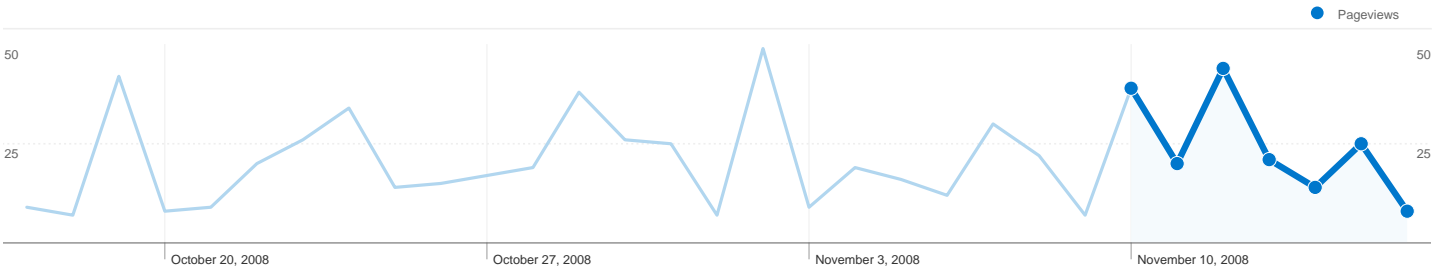

Pages on this site were viewed a total of 171 times

171 Pageviews

80 Unique Views

28.85% Bounce Rate

Top Content

Pages	Pageviews	% Pageviews
/indexhu.html	81	47.37%
/indexsr.html	49	28.65%
/	25	14.62%
/index.html	10	5.85%
/indexde.html	5	2.92%