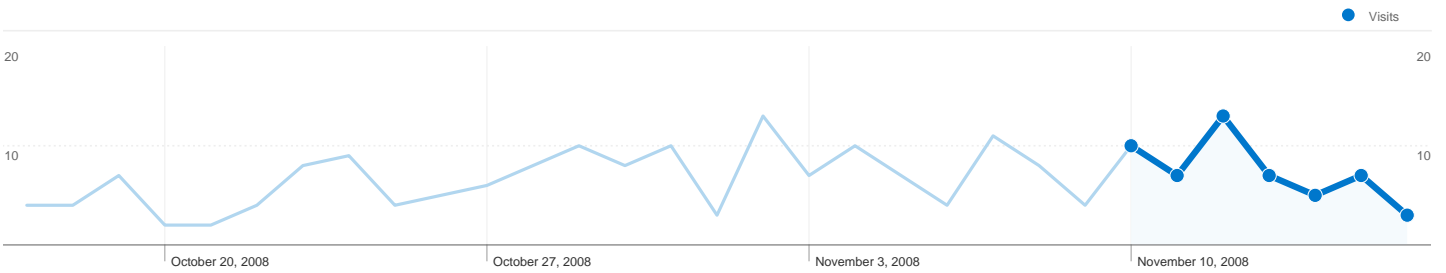

All traffic sources sent a total of 52 visits

- 19.23% Direct Traffic
- 28.85% Referring Sites
- 51.92% Search Engines