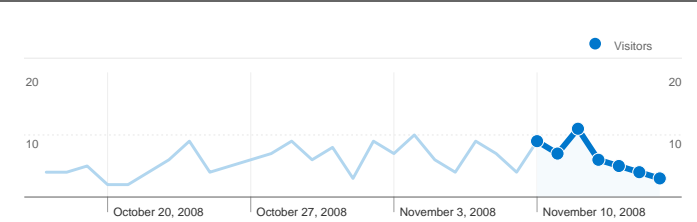

Site Usage

52 Visits

28.85% Bounce Rate

171 Pageviews

00:03:30 Avg. Time on Site

3.29 Pages/Visit

55.77% % New Visits

Visitors Overview

37 people visited this site

52 Visits

37 Absolute Unique Visitors

171 Pageviews

3.29 Average Pageviews

00:03:30 Time on Site

28.85% Bounce Rate

55.77% New Visits

52 visits came from 6 countries/territories

Site Usage

Country/Territory	Visits	Pages/Visit	Avg. Time on Site	% New Visits	Bounce Rate
Serbia	35	3.49	00:04:29	48.57%	25.71%
Hungary	10	2.50	00:01:13	50.00%	40.00%
Germany	3	2.00	00:01:14	100.00%	33.33%
Macedonia	2	4.50	00:00:27	100.00%	0.00%
United Kingdom	1	8.00	00:08:21	100.00%	0.00%
Sweden	1	1.00	00:00:00	100.00%	100.00%

1 - 6 of 6

Pages on this site were viewed a total of 171 times

171 Pageviews

80 Unique Views

28.85% Bounce Rate

Top Content

Pages	Pageviews	% Pageviews
/indexhu.html	81	47.37%
/indexsr.html	49	28.65%
/	25	14.62%
/index.html	10	5.85%
/indexde.html	5	2.92%