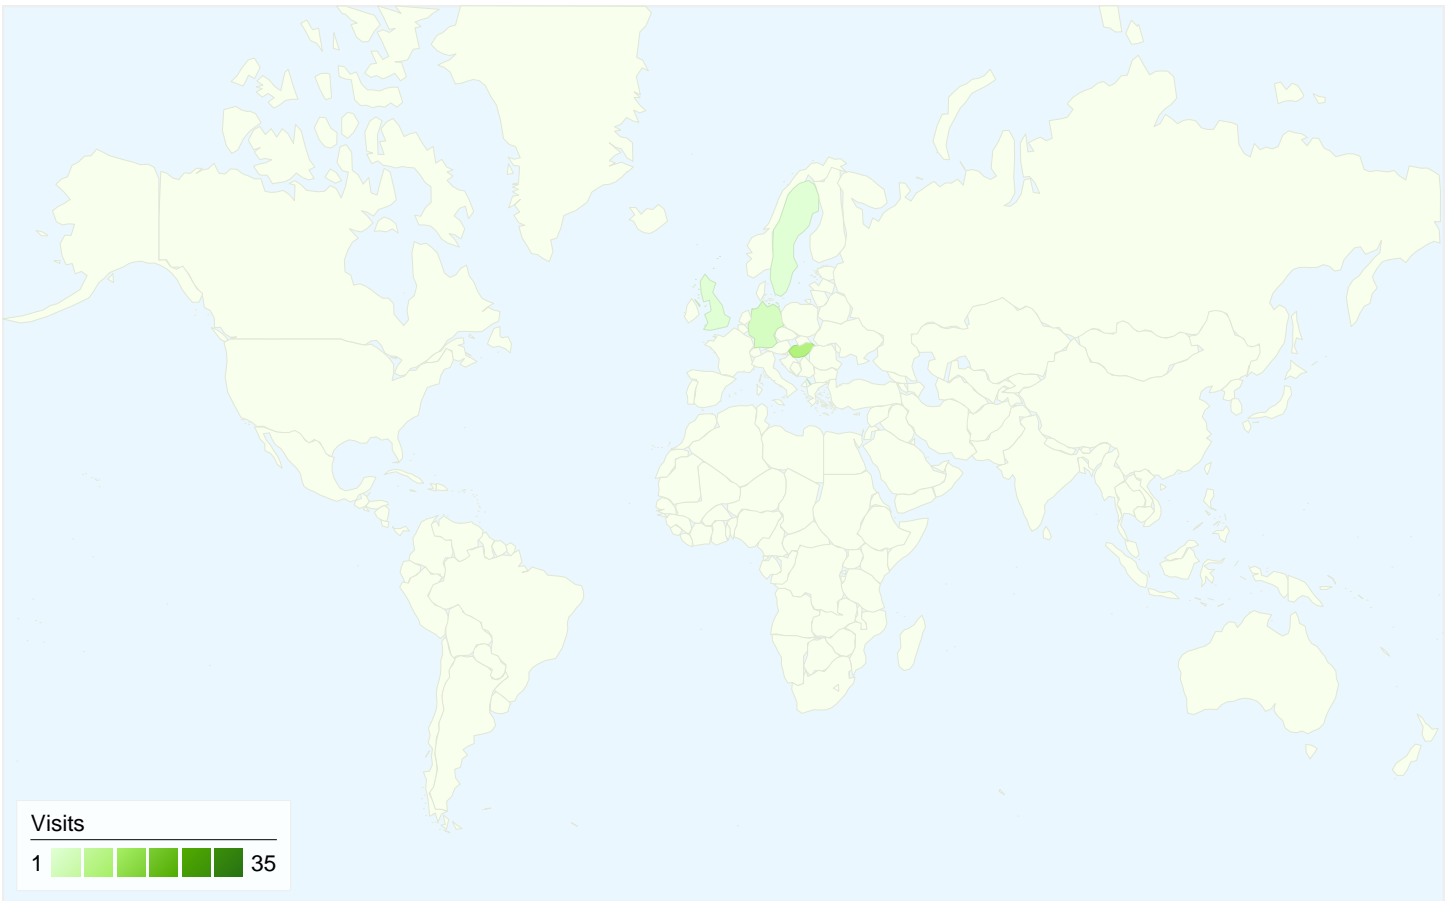

Visitors
37

Map Overlay world

Traffic Sources Overview

- **Search Engines**
27.00 (51.92%)
- **Referring Sites**
15.00 (28.85%)
- **Direct Traffic**
10.00 (19.23%)

Content Overview

Pages	Pageviews	% Pageviews
/indexhu.html	81	47.37%
/indexsr.html	49	28.65%
/	25	14.62%
/index.html	10	5.85%
/indexde.html	5	2.92%

52 visits came from 6 countries/territories

Site Usage

Country/Territory	Visits	Pages/Visit	Avg. Time on Site	% New Visits	Bounce Rate
Serbia	35	3.49	00:04:29	48.57%	25.71%
Hungary	10	2.50	00:01:13	50.00%	40.00%
Germany	3	2.00	00:01:14	100.00%	33.33%
Macedonia	2	4.50	00:00:27	100.00%	0.00%
United Kingdom	1	8.00	00:08:21	100.00%	0.00%
Sweden	1	1.00	00:00:00	100.00%	100.00%