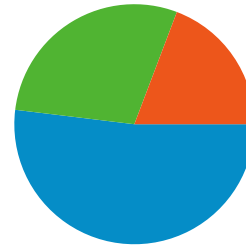

- Search Engines
  27.00 (51.92%)
- Referring Sites
  15.00 (28.85%)
- Direct Traffic
  10.00 (19.23%)

Top Traffic Sources

Sources	Visits	% visits	Keywords	Visits	% visits
google (organic)	26	50.00%	bajsa	14	51.85%
(direct) ((none))	10	19.23%	www.bajsa.net	5	18.52%
bajsa.co.yu (referral)	10	19.23%	bajsa.net	2	7.41%
forum.sg.hu (referral)	3	5.77%	adresse serbien backa topola	1	3.70%
hu.wikipedia.org (referral)	1	1.92%	bajsa telefonkonyv	1	3.70%