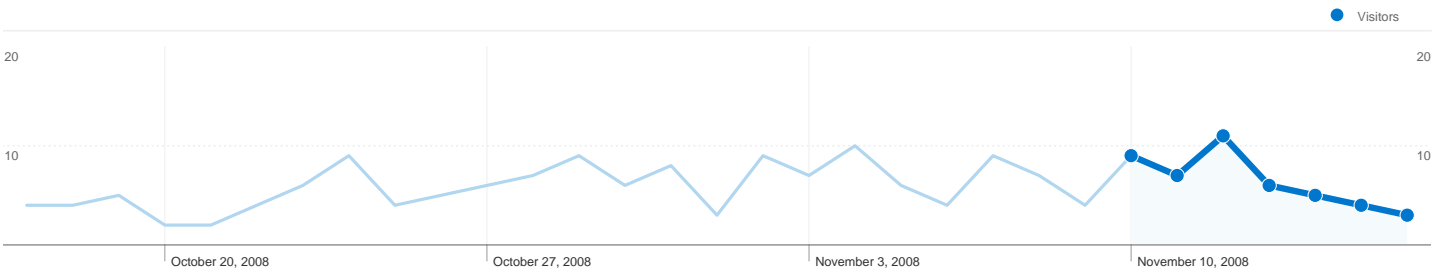

Site Usage

52 Visits

28.85% Bounce Rate

171 Pageviews

00:03:30 Avg. Time on Site

3.29 Pages/Visit

55.77% % New Visits

Visitors Overview

37 people visited this site

52 Visits

37 Absolute Unique Visitors

171 Pageviews

3.29 Average Pageviews

00:03:30 Time on Site

28.85% Bounce Rate

55.77% New Visits

52 visits came from 6 countries/territories

Site Usage

Country/Territory	Visits	Pages/Visit	Avg. Time on Site	% New Visits	Bounce Rate
Serbia	35	3.49	00:04:29	48.57%	25.71%
Hungary	10	2.50	00:01:13	50.00%	40.00%
Germany	3	2.00	00:01:14	100.00%	33.33%
Macedonia	2	4.50	00:00:27	100.00%	0.00%
United Kingdom	1	8.00	00:08:21	100.00%	0.00%
Sweden	1	1.00	00:00:00	100.00%	100.00%