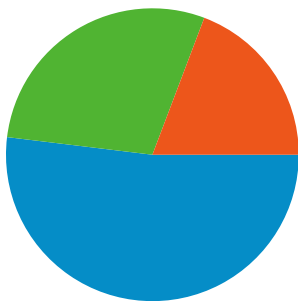

Site Usage

52 Visits

28.85% Bounce Rate

171 Pageviews

00:03:30 Avg. Time on Site

3.29 Pages/Visit

55.77% % New Visits

Visitors Overview

Visitors
37

Map Overlay world

Traffic Sources Overview

- **Search Engines**
27.00 (51.92%)
- **Referring Sites**
15.00 (28.85%)
- **Direct Traffic**
10.00 (19.23%)

Content Overview

Pages	Pageviews	% Pageviews
/indexhu.html	81	47.37%
/indexsr.html	49	28.65%
/	25	14.62%
/index.html	10	5.85%
/indexde.html	5	2.92%

37 people visited this site

52 Visits

37 Absolute Unique Visitors

171 Pageviews

3.29 Average Pageviews

00:03:30 Time on Site

28.85% Bounce Rate

55.77% New Visits

52 visits came from 6 countries/territories

Site Usage

Country/Territory	Visits	Pages/Visit	Avg. Time on Site	% New Visits	Bounce Rate
Serbia	35	3.49	00:04:29	48.57%	25.71%
Hungary	10	2.50	00:01:13	50.00%	40.00%
Germany	3	2.00	00:01:14	100.00%	33.33%
Macedonia	2	4.50	00:00:27	100.00%	0.00%
United Kingdom	1	8.00	00:08:21	100.00%	0.00%
Sweden	1	1.00	00:00:00	100.00%	100.00%