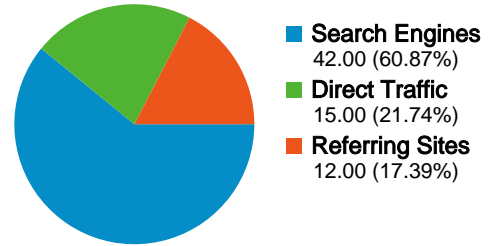

Site Usage

69 Visits

34.78% Bounce Rate

171 Pageviews

00:03:44 Avg. Time on Site

2.48 Pages/Visit

52.17% % New Visits

Visitors Overview

47 people visited this site

69 Visits

47 Absolute Unique Visitors

171 Pageviews

2.48 Average Pageviews

00:03:44 Time on Site

34.78% Bounce Rate

52.17% New Visits

All traffic sources sent a total of 69 visits

-  21.74% Direct Traffic
-  17.39% Referring Sites
-  60.87% Search Engines

Top Traffic Sources

Sources	Visits	% visits
google (organic)	41	59.42%
(direct) ((none))	15	21.74%
vajdasag.lap.hu (referral)	4	5.80%
bajsa.co.yu (referral)	3	4.35%
209.85.135.104 (referral)	1	1.45%