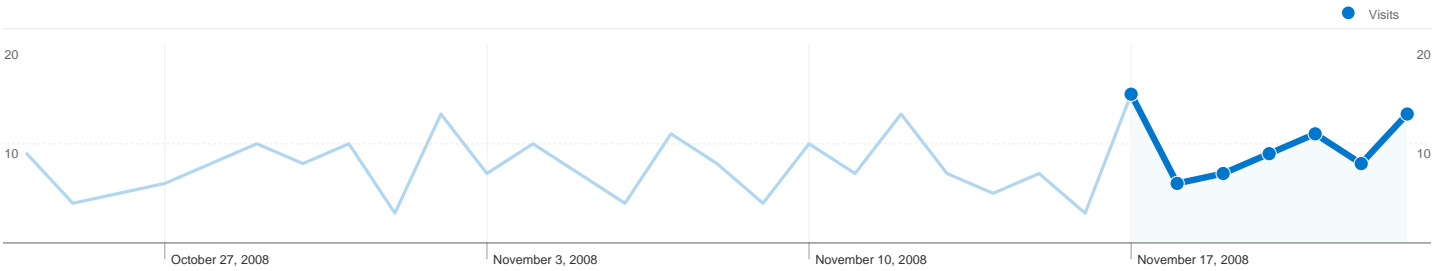

All traffic sources sent a total of 69 visits

- 21.74% Direct Traffic
- 17.39% Referring Sites
- 60.87% Search Engines