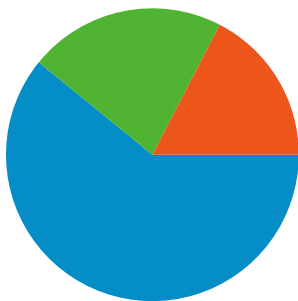

Traffic Sources Overview

- **Search Engines**
  42.00 (60.87%)
- **Direct Traffic**
  15.00 (21.74%)
- **Referring Sites**
  12.00 (17.39%)

Content Overview

Pages	Pageviews	% Pageviews
/indexhu.html	59	34.50%
/indexsr.html	54	31.58%
/	38	22.22%
/indexde.html	8	4.68%
/index.html	7	4.09%