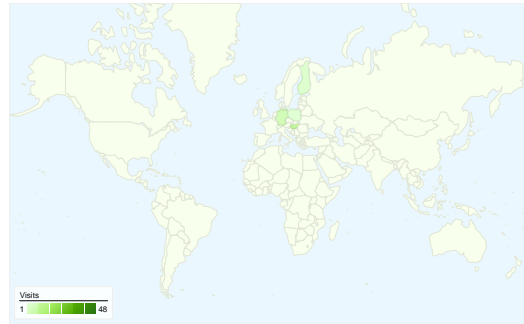

Site Usage

69 Visits

34.78% Bounce Rate

171 Pageviews

00:03:44 Avg. Time on Site

2.48 Pages/Visit

52.17% % New Visits

Visitors Overview

Visitors
47

Map Overlay world

Traffic Sources Overview

- **Search Engines**
42.00 (60.87%)
- **Direct Traffic**
15.00 (21.74%)
- **Referring Sites**
12.00 (17.39%)

Content Overview

Pages	Pageviews	% Pageviews
/indexhu.html	59	34.50%
/indexsr.html	54	31.58%
/	38	22.22%
/indexde.html	8	4.68%
/index.html	7	4.09%

47 people visited this site

69 Visits

47 Absolute Unique Visitors

171 Pageviews

2.48 Average Pageviews

00:03:44 Time on Site

34.78% Bounce Rate

52.17% New Visits

All traffic sources sent a total of 69 visits

-  21.74% Direct Traffic
-  17.39% Referring Sites
-  60.87% Search Engines

Top Traffic Sources

Sources	Visits	% visits
google (organic)	41	59.42%
(direct) ((none))	15	21.74%
vajdasag.lap.hu (referral)	4	5.80%
bajsa.co.yu (referral)	3	4.35%
209.85.135.104 (referral)	1	1.45%