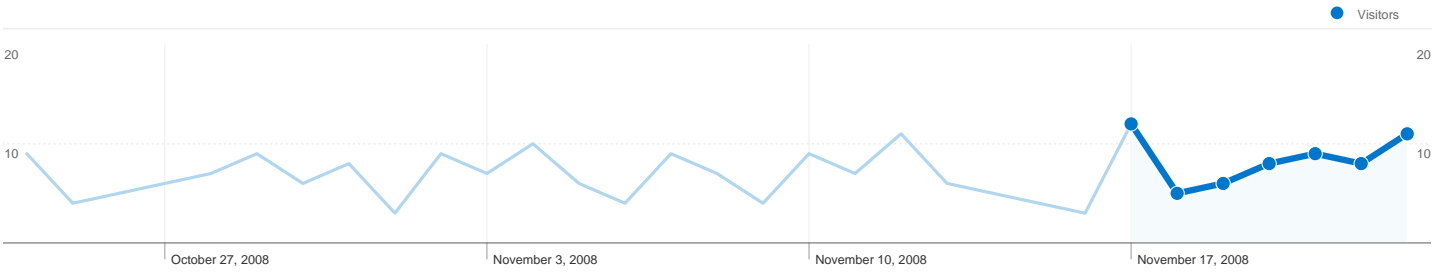

Site Usage

69 Visits

34.78% Bounce Rate

171 Pageviews

00:03:44 Avg. Time on Site

2.48 Pages/Visit

52.17% % New Visits

Visitors Overview

47 people visited this site

69 Visits

47 Absolute Unique Visitors

171 Pageviews

2.48 Average Pageviews

00:03:44 Time on Site

34.78% Bounce Rate

52.17% New Visits