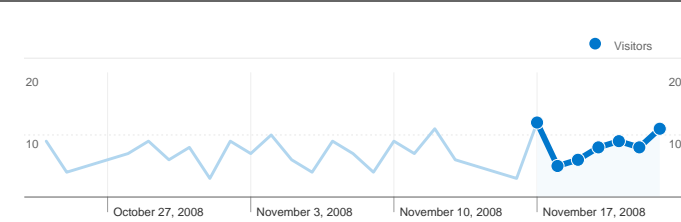

Site Usage

69 Visits

34.78% Bounce Rate

171 Pageviews

00:03:44 Avg. Time on Site

2.48 Pages/Visit

52.17% % New Visits

Visitors Overview

47 people visited this site

69 Visits

47 Absolute Unique Visitors

171 Pageviews

2.48 Average Pageviews

00:03:44 Time on Site

34.78% Bounce Rate

52.17% New Visits

Pages on this site were viewed a total of 171 times

171 Pageviews

100 Unique Views

34.78% Bounce Rate

Top Content

Pages	Pageviews	% Pageviews
/indexhu.html	59	34.50%
/indexsr.html	54	31.58%
/	38	22.22%
/indexde.html	8	4.68%
/index.html	7	4.09%