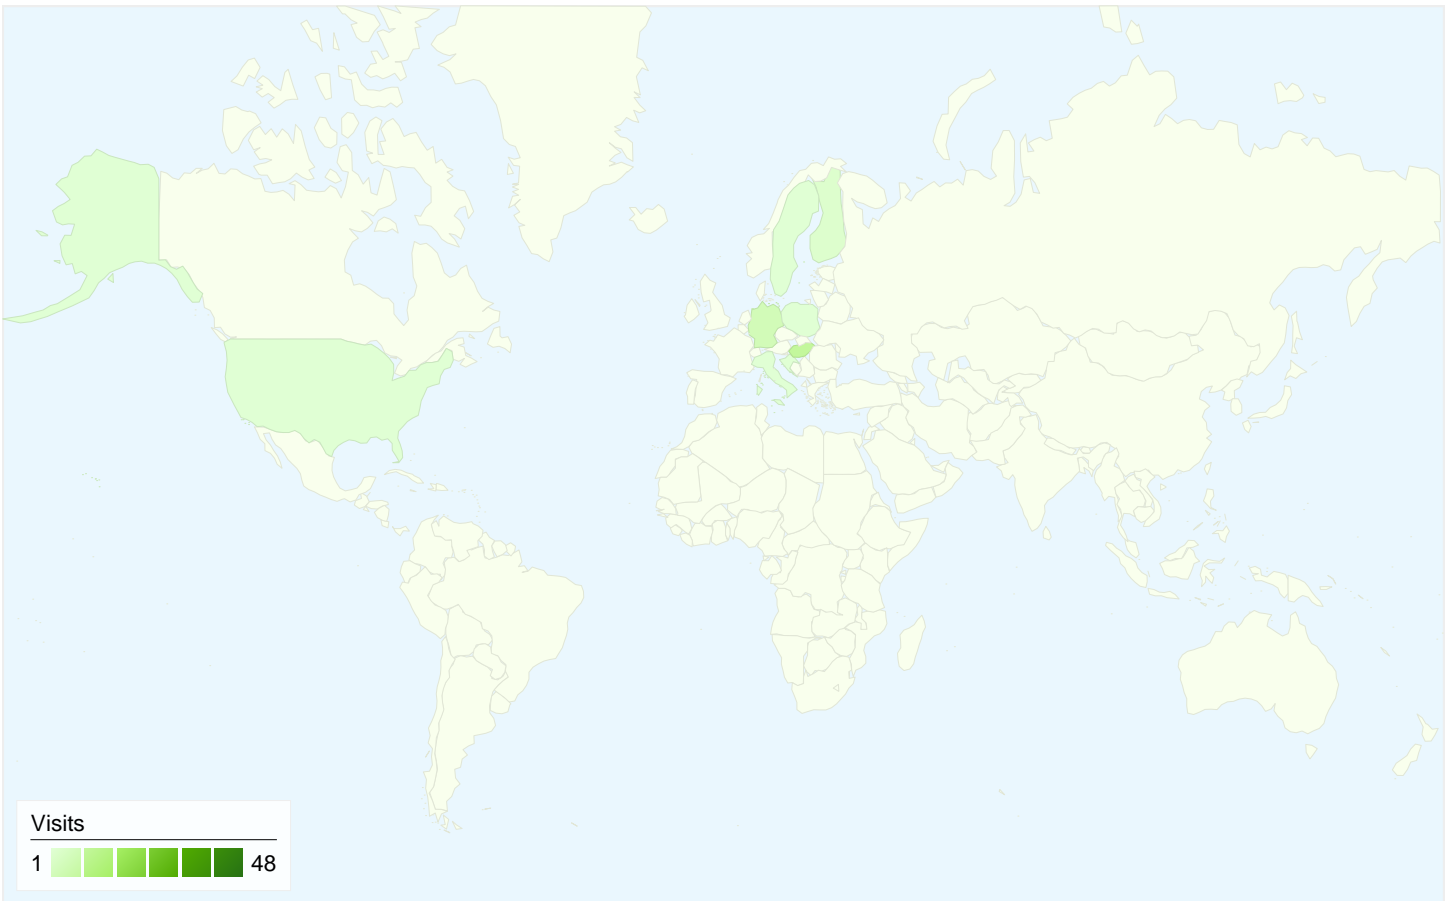

69 visits came from 9 countries/territories

Site Usage

Visits	Pages/Visit	Avg. Time on Site	% New Visits	Bounce Rate	
69 % of Site Total: 100.00%	2.48 Site Avg: 2.48 (0.00%)	00:03:44 Site Avg: 00:03:44 (0.00%)	52.17% Site Avg: 52.17% (0.00%)	34.78% Site Avg: 34.78% (0.00%)	
Country/Territory	Visits	Pages/Visit	Avg. Time on Site	% New Visits	Bounce Rate
Serbia	48	2.62	00:04:04	41.67%	29.17%
Hungary	9	2.11	00:01:17	88.89%	44.44%
Germany	5	2.20	00:04:48	40.00%	40.00%
Finland	2	1.00	00:00:00	50.00%	100.00%
Poland	1	4.00	00:09:45	100.00%	0.00%
Croatia	1	4.00	00:16:47	100.00%	0.00%
Sweden	1	1.00	00:00:00	100.00%	100.00%
United States	1	3.00	00:00:43	100.00%	0.00%
Italy	1	1.00	00:00:00	100.00%	100.00%