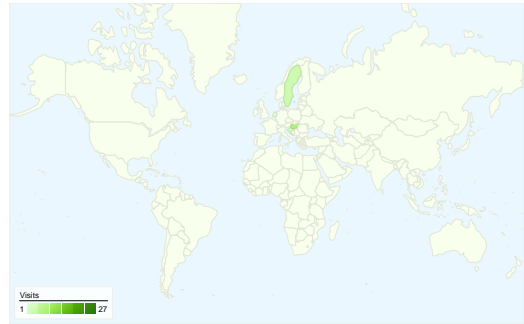

Site Usage

45 Visits

31.11% Bounce Rate

160 Pageviews

00:03:49 Avg. Time on Site

3.56 Pages/Visit

71.11% % New Visits

Visitors Overview

Visitors
35

Map Overlay world

Traffic Sources Overview

- **Search Engines**
25.00 (55.56%)
- **Referring Sites**
16.00 (35.56%)
- **Direct Traffic**
4.00 (8.89%)

Content Overview

Pages	Pageviews	% Pageviews
/indexsr.html	58	36.25%
/	51	31.87%
/indexhu.html	31	19.38%
/indexsl.html	10	6.25%
/index.html	8	5.00%

35 people visited this site

45 Visits

35 Absolute Unique Visitors

160 Pageviews

3.56 Average Pageviews

00:03:49 Time on Site

31.11% Bounce Rate

71.11% New Visits

All traffic sources sent a total of 45 visits

-  **8.89%** Direct Traffic
-  **35.56%** Referring Sites
-  **55.56%** Search Engines

Top Traffic Sources

Sources	Visits	% visits
google (organic)	23	51.11%
bajsa.co.yu (referral)	7	15.56%
(direct) ((none))	4	8.89%
vajdasag.lap.hu (referral)	3	6.67%
en.wikipedia.org (referral)	2	4.44%