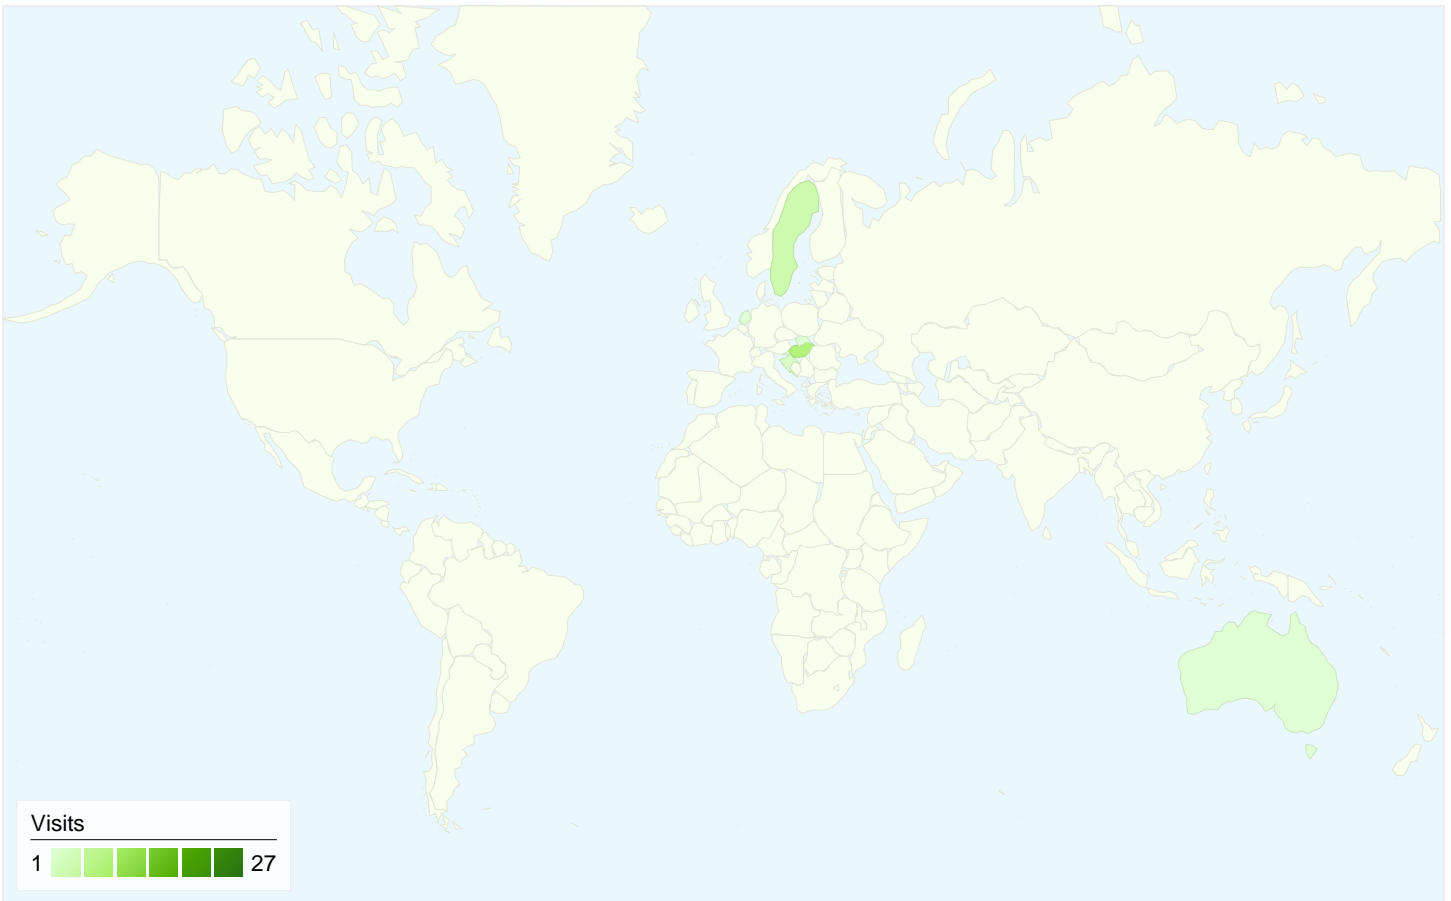

45 visits came from 8 countries/territories

Site Usage

Visits	Pages/Visit	Avg. Time on Site	% New Visits	Bounce Rate	
45 % of Site Total: 100.00%	3.56 Site Avg: 3.56 (0.00%)	00:03:49 Site Avg: 00:03:49 (0.00%)	71.11% Site Avg: 71.11% (0.00%)	31.11% Site Avg: 31.11% (0.00%)	
Country/Territory	Visits	Pages/Visit	Avg. Time on Site	% New Visits	Bounce Rate
Serbia	27	2.96	00:03:11	62.96%	29.63%
Hungary	8	2.50	00:01:29	75.00%	37.50%
Sweden	4	2.00	00:00:16	100.00%	50.00%
Croatia	2	13.50	00:22:57	50.00%	0.00%
Netherlands	1	13.00	00:12:51	100.00%	0.00%
Slovakia	1	9.00	00:13:55	100.00%	0.00%
Slovenia	1	1.00	00:00:00	100.00%	100.00%
Australia	1	2.00	00:00:22	100.00%	0.00%