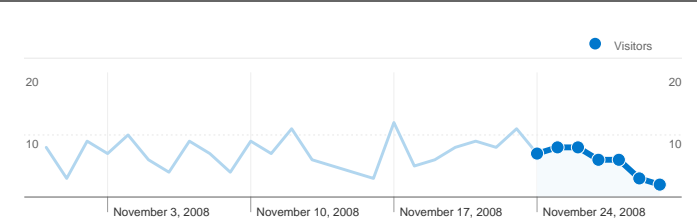

Site Usage

45 Visits

31.11% Bounce Rate

160 Pageviews

00:03:49 Avg. Time on Site

3.56 Pages/Visit

71.11% % New Visits

Visitors Overview

35 people visited this site

45 Visits

35 Absolute Unique Visitors

160 Pageviews

3.56 Average Pageviews

00:03:49 Time on Site

31.11% Bounce Rate

71.11% New Visits

Pages on this site were viewed a total of 160 times

 **160 Pageviews**

 **78 Unique Views**

 **31.11% Bounce Rate**

Top Content

Pages	Pageviews	% Pageviews
/indexsr.html	58	36.25%
/	51	31.87%
/indexhu.html	31	19.38%
/indexsl.html	10	6.25%
/index.html	8	5.00%