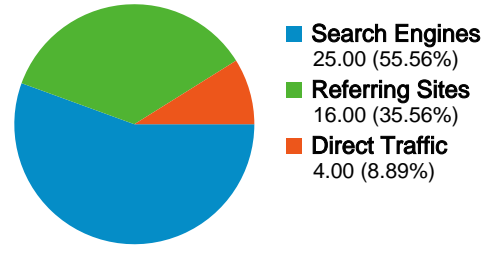

35 people visited this site

45 Visits

35 Absolute Unique Visitors

160 Pageviews

3.56 Average Pageviews

00:03:49 Time on Site

31.11% Bounce Rate

71.11% New Visits

Technical Profile

Browser	Visits	% visits
Internet Explorer	24	53.33%
Firefox	20	44.44%
Opera	1	2.22%

Connection Speed	Visits	% visits
Unknown	24	53.33%
DSL	11	24.44%
T1	5	11.11%
Cable	4	8.89%
Dialup	1	2.22%

All traffic sources sent a total of 45 visits

-  **8.89%** Direct Traffic
-  **35.56%** Referring Sites
-  **55.56%** Search Engines

Top Traffic Sources

Sources	Visits	% visits
google (organic)	23	51.11%
bajsa.co.yu (referral)	7	15.56%
(direct) ((none))	4	8.89%
vajdasag.lap.hu (referral)	3	6.67%
en.wikipedia.org (referral)	2	4.44%