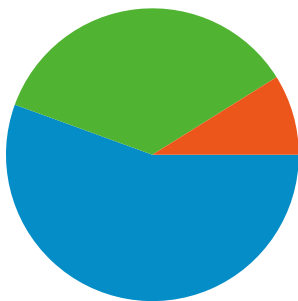

Site Usage

45 Visits

31.11% Bounce Rate

160 Pageviews

00:03:49 Avg. Time on Site

3.56 Pages/Visit

71.11% % New Visits

Visitors Overview

Visitors
35

Map Overlay world

Traffic Sources Overview

- **Search Engines**
25.00 (55.56%)
- **Referring Sites**
16.00 (35.56%)
- **Direct Traffic**
4.00 (8.89%)

Content Overview

Pages	Pageviews	% Pageviews
/indexsr.html	58	36.25%
/	51	31.87%
/indexhu.html	31	19.38%
/indexsl.html	10	6.25%
/index.html	8	5.00%

35 people visited this site

45 Visits

35 Absolute Unique Visitors

160 Pageviews

3.56 Average Pageviews

00:03:49 Time on Site

31.11% Bounce Rate

71.11% New Visits

All traffic sources sent a total of 45 visits

-  **8.89%** Direct Traffic
-  **35.56%** Referring Sites
-  **55.56%** Search Engines

Top Traffic Sources

Sources	Visits	% visits
google (organic)	23	51.11%
bajsa.co.yu (referral)	7	15.56%
(direct) ((none))	4	8.89%
vajdasag.lap.hu (referral)	3	6.67%
en.wikipedia.org (referral)	2	4.44%