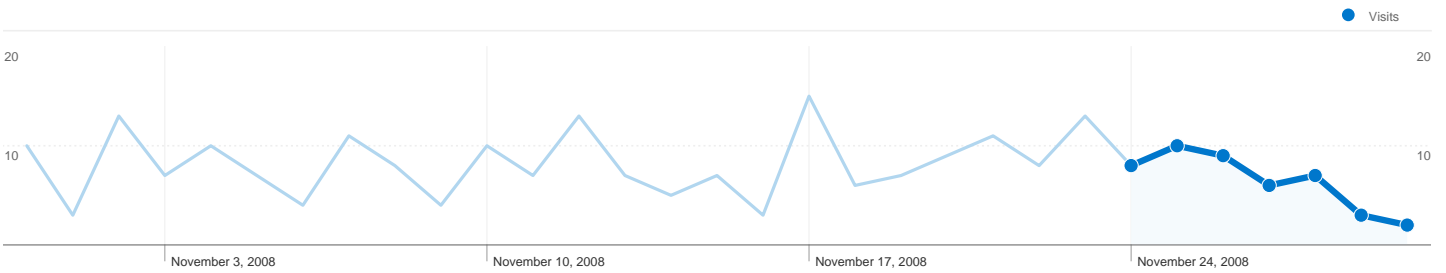

All traffic sources sent a total of 45 visits

- **8.89%** Direct Traffic
- **35.56%** Referring Sites
- **55.56%** Search Engines

Top Traffic Sources

Sources	Visits	% visits
google (organic)	23	51.11%
bajsa.co.yu (referral)	7	15.56%
(direct) ((none))	4	8.89%
vajdasag.lap.hu (referral)	3	6.67%
en.wikipedia.org (referral)	2	4.44%

Keywords	Visits	% visits
bajsa	19	76.00%
bajša	2	8.00%
бajша	2	8.00%
"bajsa"	1	4.00%
bajsa net	1	4.00%