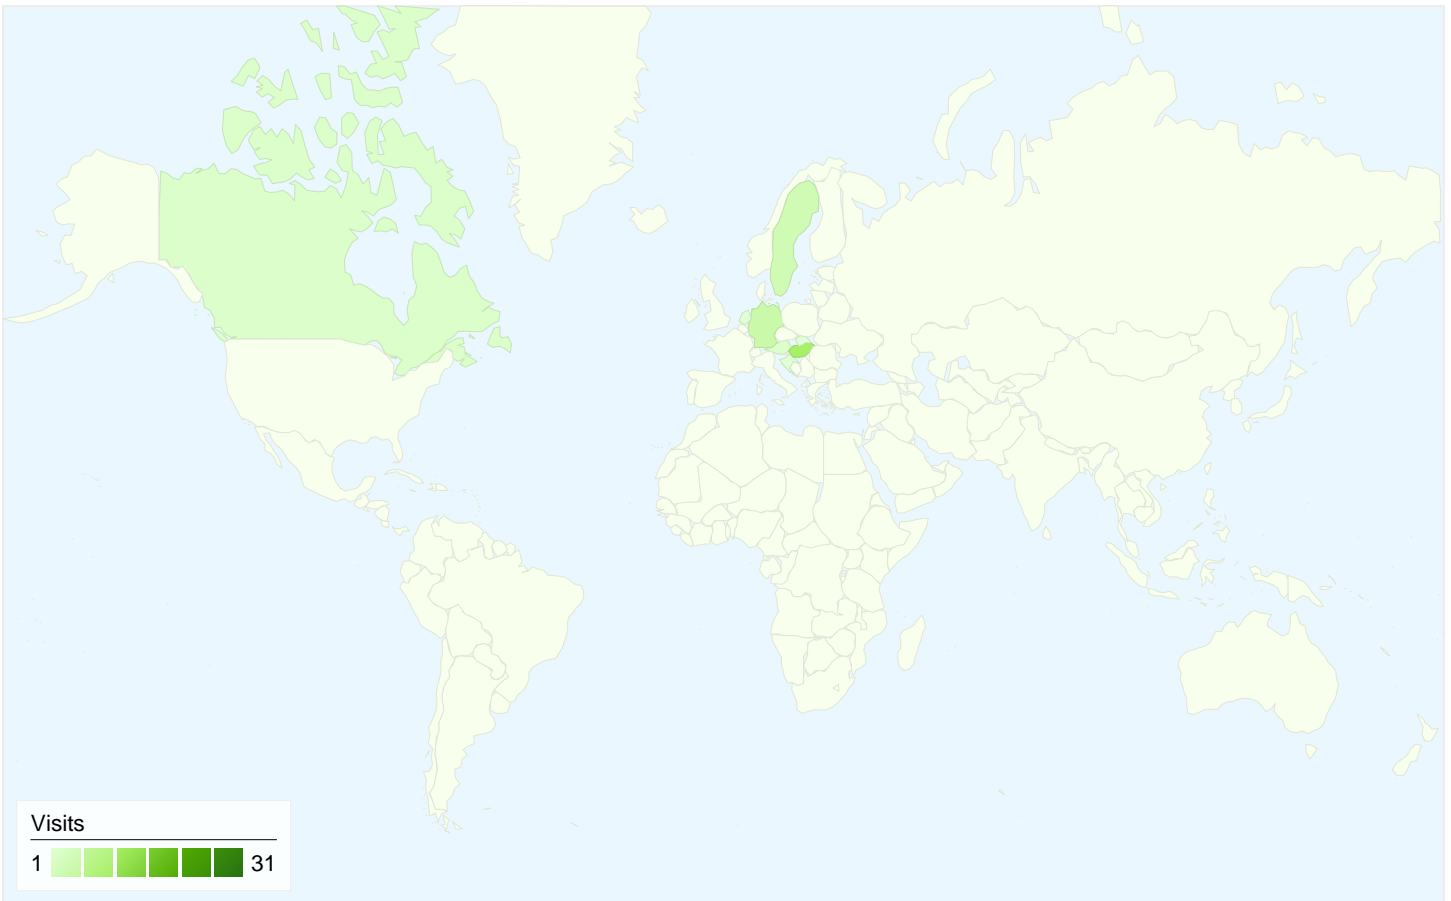

Visitors
46

Map Overlay world

Traffic Sources Overview

- **Search Engines**
31.00 (53.45%)
- **Referring Sites**
15.00 (25.86%)
- **Direct Traffic**
12.00 (20.69%)

Content Overview

Pages	Pageviews	% Pageviews
/indexhu.html	84	42.86%
/	52	26.53%
/indexsr.html	47	23.98%
/index.html	5	2.55%
/indexen.html	4	2.04%

All traffic sources sent a total of 58 visits

-  20.69% Direct Traffic
-  25.86% Referring Sites
-  53.45% Search Engines

- Search Engines
31.00 (53.45%)
- Referring Sites
15.00 (25.86%)
- Direct Traffic
12.00 (20.69%)

58 visits came from 9 countries/territories

Site Usage

Visits	Pages/Visit	Avg. Time on Site	% New Visits	Bounce Rate	
58 % of Site Total: 100.00%	3.38 Site Avg: 3.38 (0.00%)	00:03:24 Site Avg: 00:03:24 (0.00%)	56.90% Site Avg: 56.90% (0.00%)	25.86% Site Avg: 25.86% (0.00%)	
Country/Territory	Visits	Pages/Visit	Avg. Time on Site	% New Visits	Bounce Rate
Serbia	31	3.03	00:02:45	41.94%	32.26%
Hungary	11	4.55	00:05:38	45.45%	0.00%
Germany	5	5.20	00:07:18	80.00%	20.00%
Sweden	4	2.75	00:00:25	100.00%	50.00%
Austria	2	2.00	00:00:53	100.00%	0.00%
Canada	2	3.00	00:04:06	100.00%	50.00%
Slovakia	1	2.00	00:01:19	100.00%	0.00%
Croatia	1	1.00	00:00:00	100.00%	100.00%
Netherlands	1	2.00	00:00:25	100.00%	0.00%