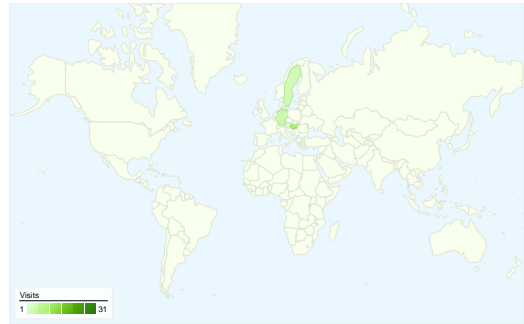

Site Usage

58 Visits

25.86% Bounce Rate

196 Pageviews

00:03:24 Avg. Time on Site

3.38 Pages/Visit

56.90% % New Visits

Visitors Overview

Visitors
46

Map Overlay world

Traffic Sources Overview

- **Search Engines**
31.00 (53.45%)
- **Referring Sites**
15.00 (25.86%)
- **Direct Traffic**
12.00 (20.69%)

Content Overview

Pages	Pageviews	% Pageviews
/indexhu.html	84	42.86%
/	52	26.53%
/indexsr.html	47	23.98%
/index.html	5	2.55%
/indexen.html	4	2.04%

46 people visited this site

58 Visits

46 Absolute Unique Visitors

196 Pageviews

3.38 Average Pageviews

00:03:24 Time on Site

25.86% Bounce Rate

56.90% New Visits

58 visits came from 9 countries/territories

Site Usage

Visits	Pages/Visit	Avg. Time on Site	% New Visits	Bounce Rate	
58 % of Site Total: 100.00%	3.38 Site Avg: 3.38 (0.00%)	00:03:24 Site Avg: 00:03:24 (0.00%)	56.90% Site Avg: 56.90% (0.00%)	25.86% Site Avg: 25.86% (0.00%)	
Country/Territory	Visits	Pages/Visit	Avg. Time on Site	% New Visits	Bounce Rate
Serbia	31	3.03	00:02:45	41.94%	32.26%
Hungary	11	4.55	00:05:38	45.45%	0.00%
Germany	5	5.20	00:07:18	80.00%	20.00%
Sweden	4	2.75	00:00:25	100.00%	50.00%
Austria	2	2.00	00:00:53	100.00%	0.00%
Canada	2	3.00	00:04:06	100.00%	50.00%
Slovakia	1	2.00	00:01:19	100.00%	0.00%
Croatia	1	1.00	00:00:00	100.00%	100.00%
Netherlands	1	2.00	00:00:25	100.00%	0.00%