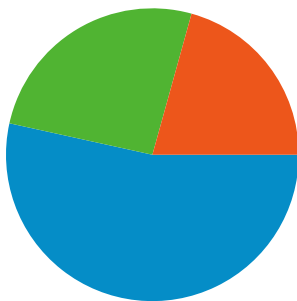

Traffic Sources Overview

- **Search Engines**
  31.00 (53.45%)
- **Referring Sites**
  15.00 (25.86%)
- **Direct Traffic**
  12.00 (20.69%)

Content Overview

Pages	Pageviews	% Pageviews
/indexhu.html	84	42.86%
/	52	26.53%
/indexsr.html	47	23.98%
/index.html	5	2.55%
/indexen.html	4	2.04%