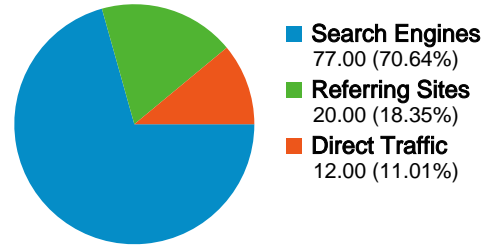

Top Traffic Sources

Sources	Visits	% visits	Keywords	Visits	% visits
google (organic)	73	66.97%	bajsa	50	64.94%
bajsa.co.yu (referral)	13	11.93%	bajsa net	9	11.69%
(direct) ((none))	12	11.01%	istorija bajsa	4	5.19%
forum.sg.hu (referral)	3	2.75%	selo bajsa	4	5.19%
search (organic)	3	2.75%	www.bajsa.net	2	2.60%