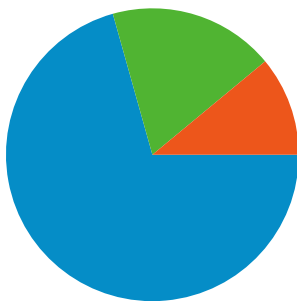

Site Usage

 **109 Visits**

 **33.94% Bounce Rate**

 **269 Pageviews**

 **00:03:09 Avg. Time on Site**

 **2.47 Pages/Visit**

 **47.71% % New Visits**

Visitors Overview

Visitors
62

Map Overlay world

Traffic Sources Overview

- **Search Engines**
77.00 (70.64%)
- **Referring Sites**
20.00 (18.35%)
- **Direct Traffic**
12.00 (11.01%)

Content Overview

| Pages | Pageviews | % Pageviews |
|---------------|-----------|-------------|
| /indexhu.html | 88 | 32.71% |
| /indexsr.html | 84 | 31.23% |
| / | 76 | 28.25% |
| /indexde.html | 11 | 4.09% |
| /index.html | 5 | 1.86% |

62 people visited this site

109 Visits

62 Absolute Unique Visitors

269 Pageviews

2.47 Average Pageviews

00:03:09 Time on Site

33.94% Bounce Rate

47.71% New Visits

109 visits came from 12 countries/territories

Site Usage

| Visits | Pages/Visit | Avg. Time on Site | % New Visits | Bounce Rate | |
|---|--|--|--|--|-------------|
| 109 % of Site Total: 100.00% | 2.47 Site Avg: 2.47 (0.00%) | 00:03:09 Site Avg: 00:03:09 (0.00%) | 47.71% Site Avg: 47.71% (0.00%) | 33.94% Site Avg: 33.94% (0.00%) | |
| Country/Territory | Visits | Pages/Visit | Avg. Time on Site | % New Visits | Bounce Rate |
| Serbia | 69 | 2.57 | 00:02:22 | 42.03% | 33.33% |
| Hungary | 23 | 2.04 | 00:04:02 | 47.83% | 39.13% |
| Germany | 7 | 3.71 | 00:11:55 | 28.57% | 28.57% |
| Sweden | 2 | 2.00 | 00:00:34 | 100.00% | 50.00% |
| Austria | 1 | 2.00 | 00:00:02 | 100.00% | 0.00% |
| New Zealand | 1 | 2.00 | 00:00:16 | 100.00% | 0.00% |
| Norway | 1 | 1.00 | 00:00:00 | 100.00% | 100.00% |
| Czech Republic | 1 | 2.00 | 00:01:05 | 100.00% | 0.00% |
| Macedonia | 1 | 2.00 | 00:00:04 | 100.00% | 0.00% |
| Lithuania | 1 | 2.00 | 00:00:07 | 100.00% | 0.00% |