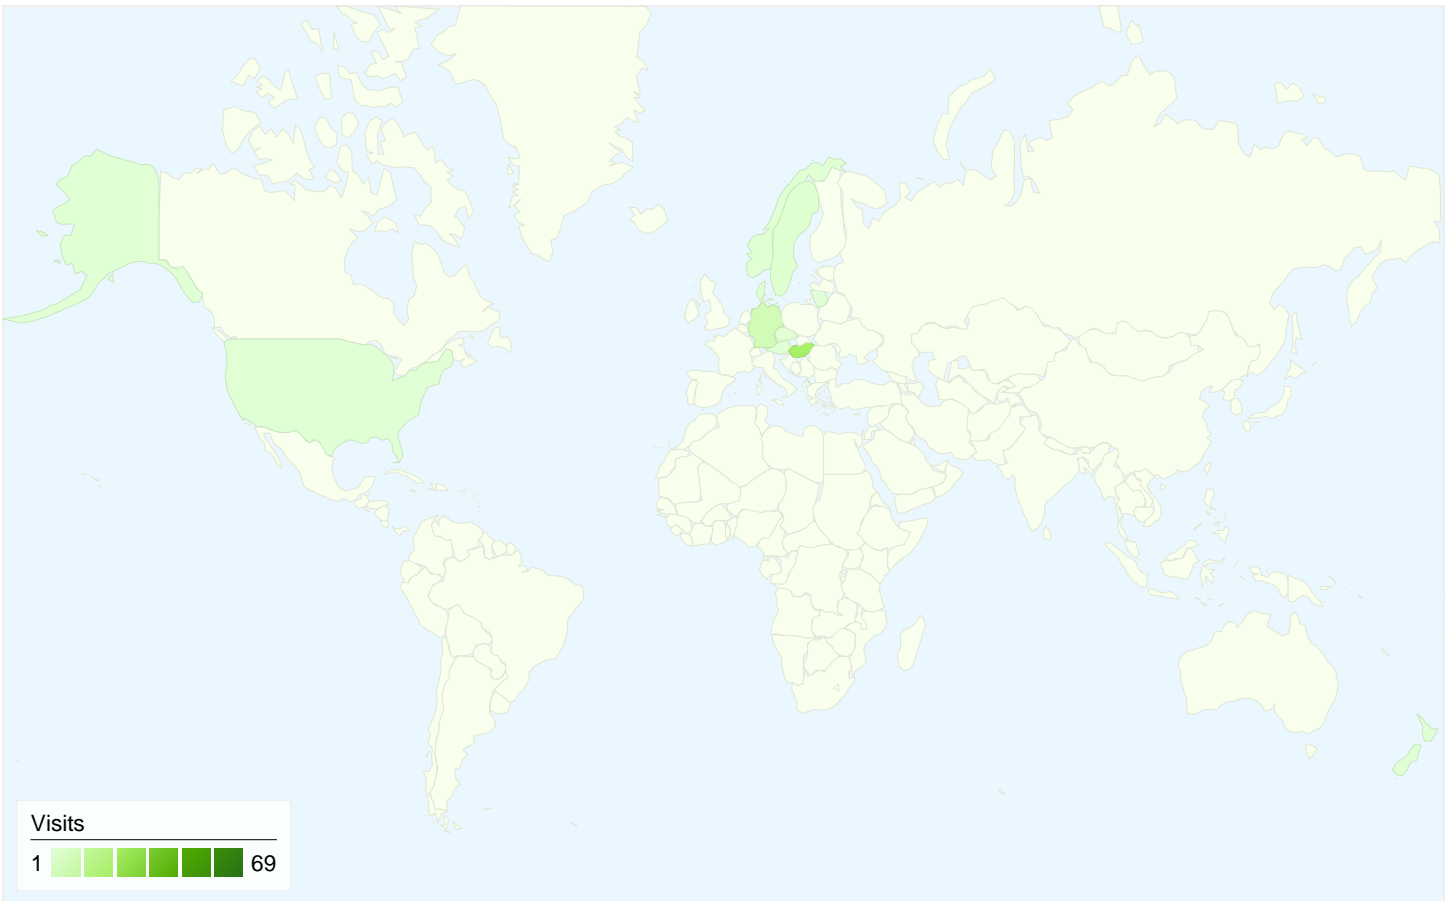

Visitors
62

Map Overlay world

Traffic Sources Overview

- **Search Engines**
77.00 (70.64%)
- **Referring Sites**
20.00 (18.35%)
- **Direct Traffic**
12.00 (11.01%)

Content Overview

| Pages | Pageviews | % Pageviews |
|---------------|-----------|-------------|
| /indexhu.html | 88 | 32.71% |
| /indexsr.html | 84 | 31.23% |
| / | 76 | 28.25% |
| /indexde.html | 11 | 4.09% |
| /index.html | 5 | 1.86% |

62 people visited this site

109 Visits

62 Absolute Unique Visitors

269 Pageviews

2.47 Average Pageviews

00:03:09 Time on Site

33.94% Bounce Rate

47.71% New Visits

109 visits came from 12 countries/territories

Site Usage

| Visits | Pages/Visit | Avg. Time on Site | % New Visits | Bounce Rate | |
|---|--|--|--|--|-------------|
| 109 % of Site Total: 100.00% | 2.47 Site Avg: 2.47 (0.00%) | 00:03:09 Site Avg: 00:03:09 (0.00%) | 47.71% Site Avg: 47.71% (0.00%) | 33.94% Site Avg: 33.94% (0.00%) | |
| Country/Territory | Visits | Pages/Visit | Avg. Time on Site | % New Visits | Bounce Rate |
| Serbia | 69 | 2.57 | 00:02:22 | 42.03% | 33.33% |
| Hungary | 23 | 2.04 | 00:04:02 | 47.83% | 39.13% |
| Germany | 7 | 3.71 | 00:11:55 | 28.57% | 28.57% |
| Sweden | 2 | 2.00 | 00:00:34 | 100.00% | 50.00% |
| Austria | 1 | 2.00 | 00:00:02 | 100.00% | 0.00% |
| New Zealand | 1 | 2.00 | 00:00:16 | 100.00% | 0.00% |
| Norway | 1 | 1.00 | 00:00:00 | 100.00% | 100.00% |
| Czech Republic | 1 | 2.00 | 00:01:05 | 100.00% | 0.00% |
| Macedonia | 1 | 2.00 | 00:00:04 | 100.00% | 0.00% |
| Lithuania | 1 | 2.00 | 00:00:07 | 100.00% | 0.00% |