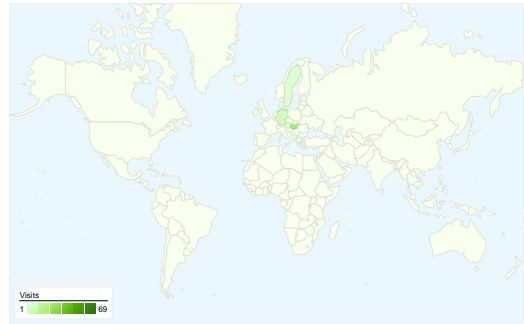

Site Usage

 **109 Visits**

 **33.94% Bounce Rate**

 **269 Pageviews**

 **00:03:09 Avg. Time on Site**

 **2.47 Pages/Visit**

 **47.71% % New Visits**

Visitors Overview

Visitors
62

Map Overlay world

Traffic Sources Overview

- **Search Engines**
77.00 (70.64%)
- **Referring Sites**
20.00 (18.35%)
- **Direct Traffic**
12.00 (11.01%)

Content Overview

| Pages | Pageviews | % Pageviews |
|---------------|-----------|-------------|
| /indexhu.html | 88 | 32.71% |
| /indexsr.html | 84 | 31.23% |
| / | 76 | 28.25% |
| /indexde.html | 11 | 4.09% |
| /index.html | 5 | 1.86% |

62 people visited this site

109 Visits

62 Absolute Unique Visitors

269 Pageviews

2.47 Average Pageviews

00:03:09 Time on Site

33.94% Bounce Rate

47.71% New Visits

109 visits came from 12 countries/territories

Site Usage

| Visits | Pages/Visit | Avg. Time on Site | % New Visits | Bounce Rate | |
|---|--|--|--|--|-------------|
| 109 % of Site Total: 100.00% | 2.47 Site Avg: 2.47 (0.00%) | 00:03:09 Site Avg: 00:03:09 (0.00%) | 47.71% Site Avg: 47.71% (0.00%) | 33.94% Site Avg: 33.94% (0.00%) | |
| Country/Territory | Visits | Pages/Visit | Avg. Time on Site | % New Visits | Bounce Rate |
| Serbia | 69 | 2.57 | 00:02:22 | 42.03% | 33.33% |
| Hungary | 23 | 2.04 | 00:04:02 | 47.83% | 39.13% |
| Germany | 7 | 3.71 | 00:11:55 | 28.57% | 28.57% |
| Sweden | 2 | 2.00 | 00:00:34 | 100.00% | 50.00% |
| Austria | 1 | 2.00 | 00:00:02 | 100.00% | 0.00% |
| New Zealand | 1 | 2.00 | 00:00:16 | 100.00% | 0.00% |
| Norway | 1 | 1.00 | 00:00:00 | 100.00% | 100.00% |
| Czech Republic | 1 | 2.00 | 00:01:05 | 100.00% | 0.00% |
| Macedonia | 1 | 2.00 | 00:00:04 | 100.00% | 0.00% |
| Lithuania | 1 | 2.00 | 00:00:07 | 100.00% | 0.00% |