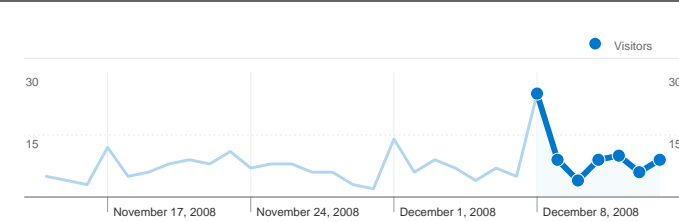

Site Usage

 **109 Visits**

 **33.94% Bounce Rate**

 **269 Pageviews**

 **00:03:09 Avg. Time on Site**

 **2.47 Pages/Visit**

 **47.71% % New Visits**

Visitors Overview

62 people visited this site

109 Visits

62 Absolute Unique Visitors

269 Pageviews

2.47 Average Pageviews

00:03:09 Time on Site

33.94% Bounce Rate

47.71% New Visits

109 visits came from 12 countries/territories

Site Usage

| Visits | Pages/Visit | Avg. Time on Site | % New Visits | Bounce Rate | |
|---|--|--|--|--|-------------|
| 109 % of Site Total: 100.00% | 2.47 Site Avg: 2.47 (0.00%) | 00:03:09 Site Avg: 00:03:09 (0.00%) | 47.71% Site Avg: 47.71% (0.00%) | 33.94% Site Avg: 33.94% (0.00%) | |
| Country/Territory | Visits | Pages/Visit | Avg. Time on Site | % New Visits | Bounce Rate |
| Serbia | 69 | 2.57 | 00:02:22 | 42.03% | 33.33% |
| Hungary | 23 | 2.04 | 00:04:02 | 47.83% | 39.13% |
| Germany | 7 | 3.71 | 00:11:55 | 28.57% | 28.57% |
| Sweden | 2 | 2.00 | 00:00:34 | 100.00% | 50.00% |
| Austria | 1 | 2.00 | 00:00:02 | 100.00% | 0.00% |
| New Zealand | 1 | 2.00 | 00:00:16 | 100.00% | 0.00% |
| Norway | 1 | 1.00 | 00:00:00 | 100.00% | 100.00% |
| Czech Republic | 1 | 2.00 | 00:01:05 | 100.00% | 0.00% |
| Macedonia | 1 | 2.00 | 00:00:04 | 100.00% | 0.00% |
| Lithuania | 1 | 2.00 | 00:00:07 | 100.00% | 0.00% |

Pages on this site were viewed a total of 269 times

 269 Pageviews

 169 Unique Views

 33.94% Bounce Rate

Top Content

| Pages | Pageviews | % Pageviews |
|---------------|-----------|-------------|
| /indexhu.html | 88 | 32.71% |
| /indexsr.html | 84 | 31.23% |
| / | 76 | 28.25% |
| /indexde.html | 11 | 4.09% |
| /index.html | 5 | 1.86% |