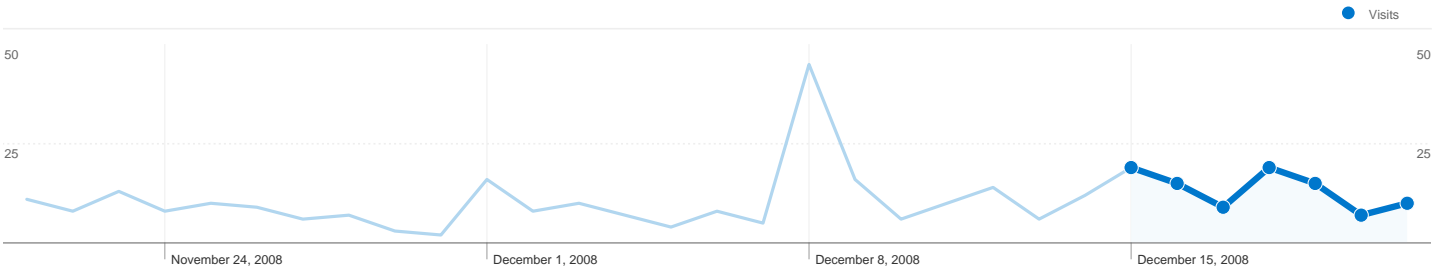

**Site Usage**

**94 Visits**

**32.98% Bounce Rate**

**263 Pageviews**

**00:02:36 Avg. Time on Site**

**2.80 Pages/Visit**

**48.94% % New Visits**

**Visitors Overview**

## 61 people visited this site

**94** Visits

**61** Absolute Unique Visitors

**263** Pageviews

**2.80** Average Pageviews

**00:02:36** Time on Site

**32.98%** Bounce Rate

**48.94%** New Visits

## All traffic sources sent a total of 94 visits

-  10.64% Direct Traffic
-  22.34% Referring Sites
-  67.02% Search Engines