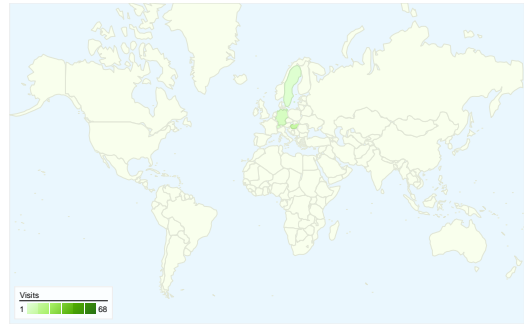

**Site Usage**

**94 Visits**

**32.98% Bounce Rate**

**263 Pageviews**

**00:02:36 Avg. Time on Site**

**2.80 Pages/Visit**

**48.94% % New Visits**

**Visitors Overview**

**Visitors**  
**61**

**Map Overlay world**

**Traffic Sources Overview**

- **Search Engines**  
63.00 (67.02%)
- **Referring Sites**  
21.00 (22.34%)
- **Direct Traffic**  
10.00 (10.64%)

**Content Overview**

## All traffic sources sent a total of 94 visits

-  10.64% Direct Traffic
-  22.34% Referring Sites
-  67.02% Search Engines

## 94 visits came from 10 countries/territories