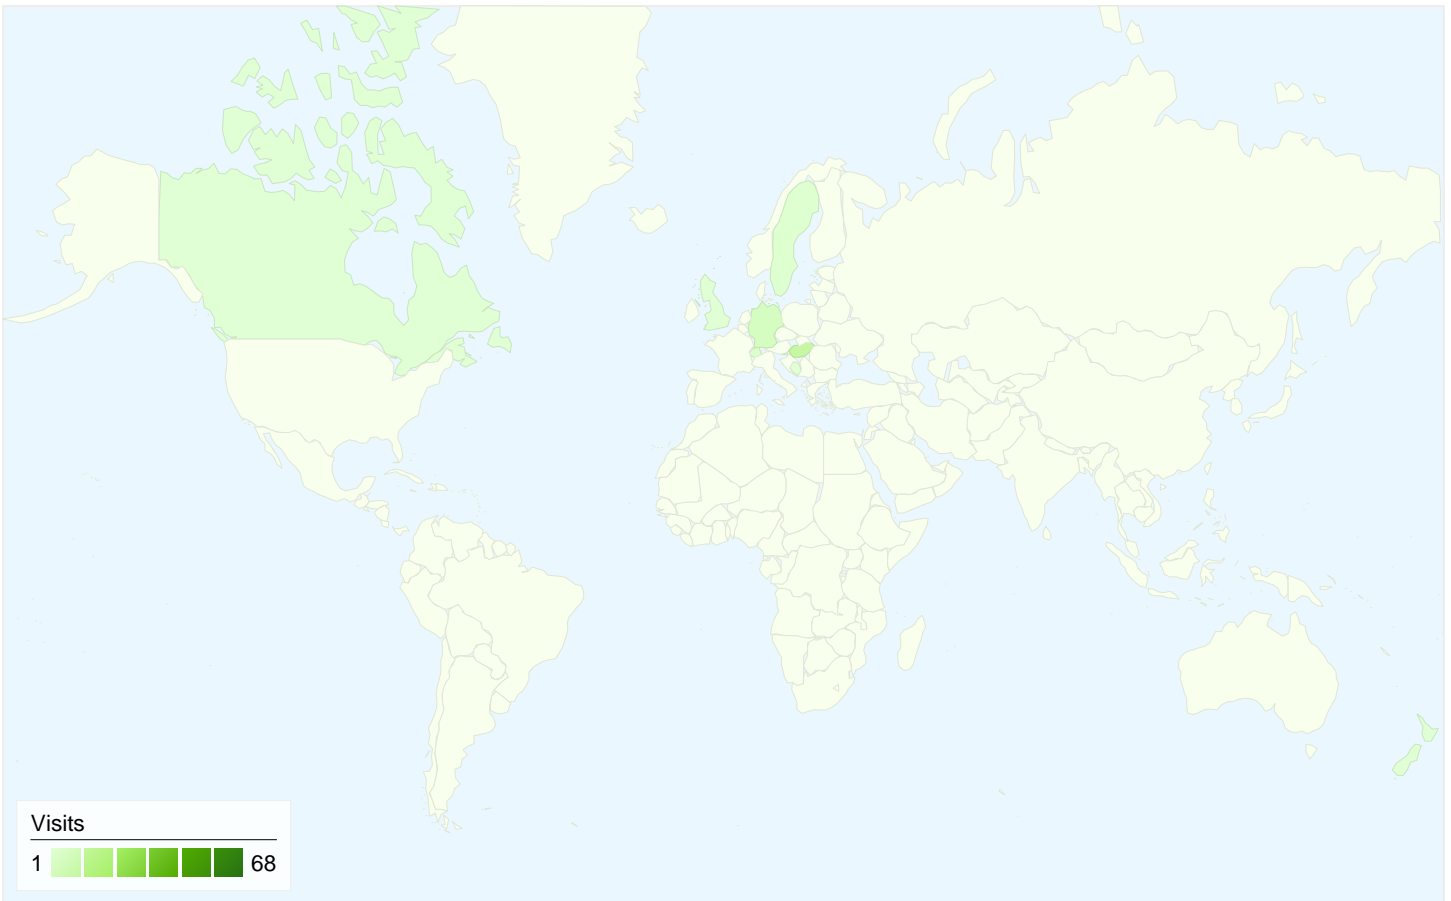

## All traffic sources sent a total of 94 visits

-  10.64% Direct Traffic
-  22.34% Referring Sites
-  67.02% Search Engines

## 94 visits came from 10 countries/territories