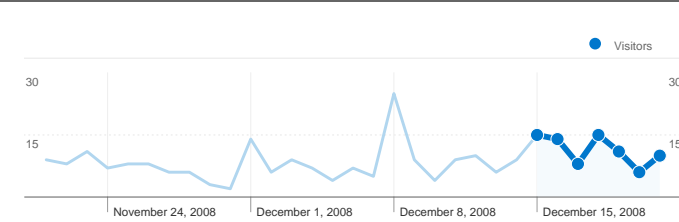

**Site Usage**

**94 Visits**

**32.98% Bounce Rate**

**263 Pageviews**

**00:02:36 Avg. Time on Site**

**2.80 Pages/Visit**

**48.94% % New Visits**

**Visitors Overview**

## 61 people visited this site

**94** Visits

**61** Absolute Unique Visitors

**263** Pageviews

**2.80** Average Pageviews

**00:02:36** Time on Site

**32.98%** Bounce Rate

**48.94%** New Visits

## All traffic sources sent a total of 94 visits

-  10.64% Direct Traffic
-  22.34% Referring Sites
-  67.02% Search Engines

Pages on this site were viewed a total of 263 times

 **263** Pageviews

 **160** Unique Views

 **32.98%** Bounce Rate