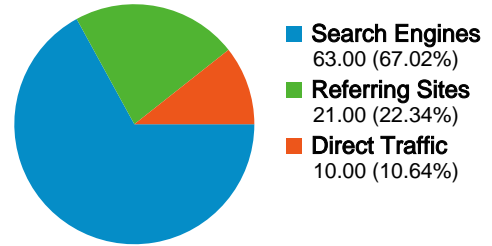

**Visitors**  
**61**

**Map Overlay world**

**Traffic Sources Overview**

- **Search Engines**  
63.00 (67.02%)
- **Referring Sites**  
21.00 (22.34%)
- **Direct Traffic**  
10.00 (10.64%)

**Content Overview**

## 61 people visited this site

**94** Visits

**61** Absolute Unique Visitors

**263** Pageviews

**2.80** Average Pageviews

**00:02:36** Time on Site

**32.98%** Bounce Rate

**48.94%** New Visits

## All traffic sources sent a total of 94 visits

-  10.64% Direct Traffic
-  22.34% Referring Sites
-  67.02% Search Engines