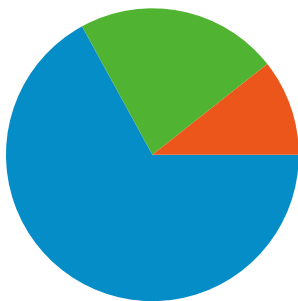

**Site Usage**

**94 Visits**

**32.98% Bounce Rate**

**263 Pageviews**

**00:02:36 Avg. Time on Site**

**2.80 Pages/Visit**

**48.94% % New Visits**

**Visitors Overview**

**Visitors**  
**61**

**Map Overlay world**

**Traffic Sources Overview**

- **Search Engines**  
63.00 (67.02%)
- **Referring Sites**  
21.00 (22.34%)
- **Direct Traffic**  
10.00 (10.64%)

**Content Overview**

## All traffic sources sent a total of 94 visits

-  10.64% Direct Traffic
-  22.34% Referring Sites
-  67.02% Search Engines

Pages on this site were viewed a total of 263 times

 **263** Pageviews

 **160** Unique Views

 **32.98%** Bounce Rate