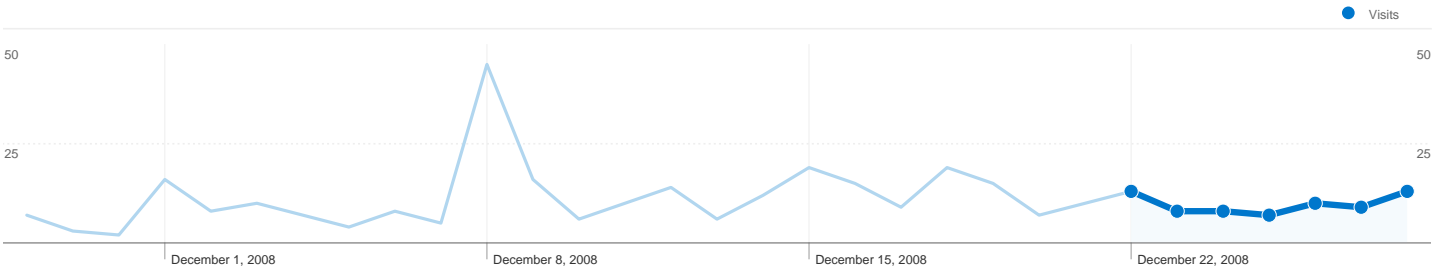

All traffic sources sent a total of 68 visits