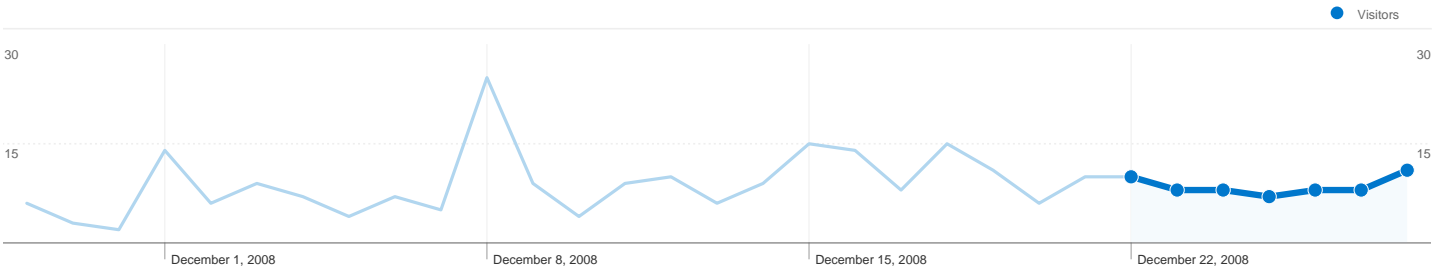

Site Usage

68 Visits

32.35% Bounce Rate

183 Pageviews

00:02:06 Avg. Time on Site

2.69 Pages/Visit

51.47% % New Visits

Visitors Overview

Visitors
52

Map Overlay world

Traffic Sources Overview

- **Search Engines**
55.00 (80.88%)
- **Referring Sites**
8.00 (11.76%)
- **Direct Traffic**
5.00 (7.35%)

Content Overview

Pages	Pageviews	% Pageviews
/indexhu.html	78	42.62%
/	52	28.42%
/indexsr.html	43	23.50%
/indexde.html	4	2.19%
/index.html	2	1.09%

52 people visited this site

68 Visits

52 Absolute Unique Visitors

183 Pageviews

2.69 Average Pageviews

00:02:06 Time on Site

32.35% Bounce Rate

51.47% New Visits

68 visits came from 7 countries/territories

Site Usage

Visits	Pages/Visit	Avg. Time on Site	% New Visits	Bounce Rate	
68 % of Site Total: 100.00%	2.69 Site Avg: 2.69 (0.00%)	00:02:06 Site Avg: 00:02:06 (0.00%)	51.47% Site Avg: 51.47% (0.00%)	32.35% Site Avg: 32.35% (0.00%)	
Country/Territory	Visits	Pages/Visit	Avg. Time on Site	% New Visits	Bounce Rate
Serbia	45	3.20	00:02:49	51.11%	24.44%
Hungary	10	2.00	00:00:48	40.00%	20.00%
Sweden	7	1.14	00:00:05	85.71%	85.71%
Germany	3	2.00	00:02:08	0.00%	33.33%
Austria	1	1.00	00:00:00	100.00%	100.00%
Bosnia and Herzegovina	1	3.00	00:00:53	100.00%	0.00%
Poland	1	1.00	00:00:00	0.00%	100.00%