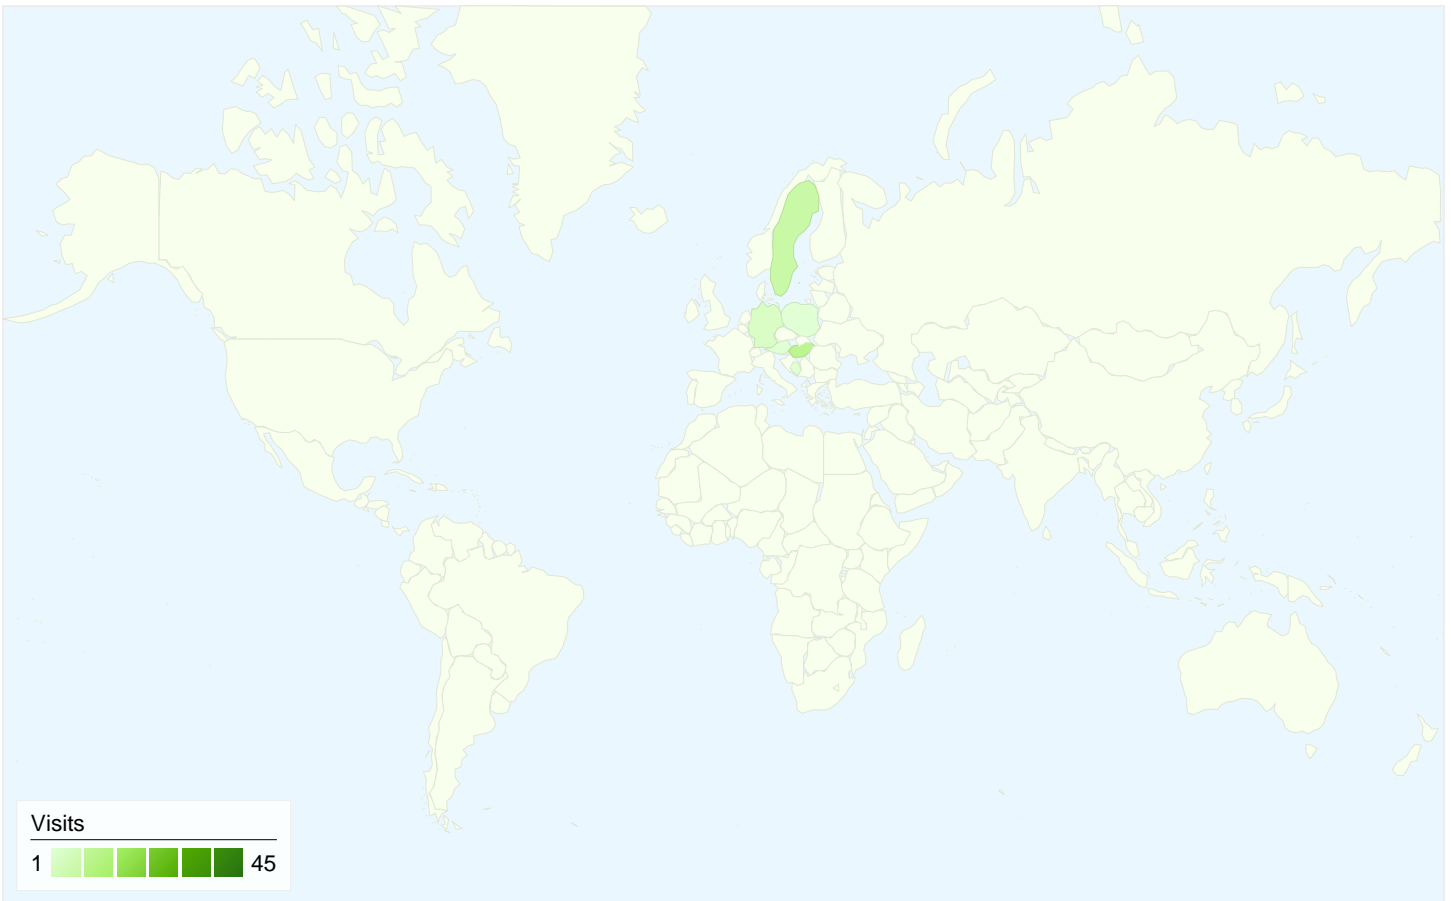

Visitors
52

Map Overlay world

Traffic Sources Overview

- **Search Engines**
55.00 (80.88%)
- **Referring Sites**
8.00 (11.76%)
- **Direct Traffic**
5.00 (7.35%)

Content Overview

Pages	Pageviews	% Pageviews
/indexhu.html	78	42.62%
/	52	28.42%
/indexsr.html	43	23.50%
/indexde.html	4	2.19%
/index.html	2	1.09%

68 visits came from 7 countries/territories

Site Usage

Visits	Pages/Visit	Avg. Time on Site	% New Visits	Bounce Rate	
68 % of Site Total: 100.00%	2.69 Site Avg: 2.69 (0.00%)	00:02:06 Site Avg: 00:02:06 (0.00%)	51.47% Site Avg: 51.47% (0.00%)	32.35% Site Avg: 32.35% (0.00%)	
Country/Territory	Visits	Pages/Visit	Avg. Time on Site	% New Visits	Bounce Rate
Serbia	45	3.20	00:02:49	51.11%	24.44%
Hungary	10	2.00	00:00:48	40.00%	20.00%
Sweden	7	1.14	00:00:05	85.71%	85.71%
Germany	3	2.00	00:02:08	0.00%	33.33%
Austria	1	1.00	00:00:00	100.00%	100.00%
Bosnia and Herzegovina	1	3.00	00:00:53	100.00%	0.00%
Poland	1	1.00	00:00:00	0.00%	100.00%