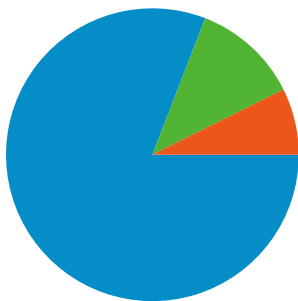

Traffic Sources Overview

- **Search Engines**
  55.00 (80.88%)
- **Referring Sites**
  8.00 (11.76%)
- **Direct Traffic**
  5.00 (7.35%)

Content Overview

Pages	Pageviews	% Pageviews
/indexhu.html	78	42.62%
/	52	28.42%
/indexsr.html	43	23.50%
/indexde.html	4	2.19%
/index.html	2	1.09%