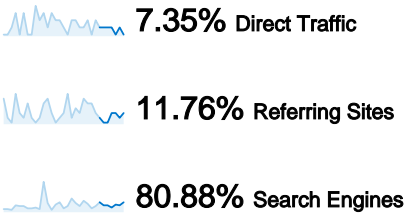

Top Traffic Sources

Sources	Visits	% visits
google (organic)	53	77.94%
(direct) ((none))	5	7.35%
bajsa.co.yu (referral)	5	7.35%
search (organic)	2	2.94%
en.wikipedia.org (referral)	1	1.47%

Keywords	Visits	% visits
bajsa	44	80.00%
bajsa net	6	10.91%
bajsa serbien vojvodina	1	1.82%
bajša	1	1.82%
vremenska prognoza bajsa	1	1.82%