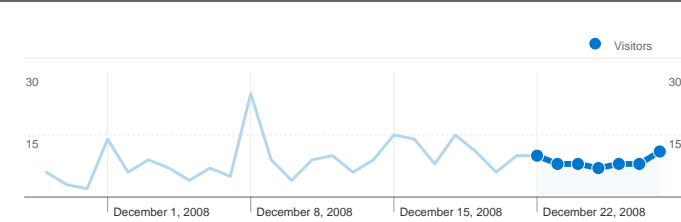

Site Usage

68 Visits

32.35% Bounce Rate

183 Pageviews

00:02:06 Avg. Time on Site

2.69 Pages/Visit

51.47% % New Visits

Visitors Overview

52 people visited this site

68 Visits

52 Absolute Unique Visitors

183 Pageviews

2.69 Average Pageviews

00:02:06 Time on Site

32.35% Bounce Rate

51.47% New Visits

68 visits came from 7 countries/territories

Site Usage

Visits	Pages/Visit	Avg. Time on Site	% New Visits	Bounce Rate	
68 % of Site Total: 100.00%	2.69 Site Avg: 2.69 (0.00%)	00:02:06 Site Avg: 00:02:06 (0.00%)	51.47% Site Avg: 51.47% (0.00%)	32.35% Site Avg: 32.35% (0.00%)	
Country/Territory	Visits	Pages/Visit	Avg. Time on Site	% New Visits	Bounce Rate
Serbia	45	3.20	00:02:49	51.11%	24.44%
Hungary	10	2.00	00:00:48	40.00%	20.00%
Sweden	7	1.14	00:00:05	85.71%	85.71%
Germany	3	2.00	00:02:08	0.00%	33.33%
Austria	1	1.00	00:00:00	100.00%	100.00%
Bosnia and Herzegovina	1	3.00	00:00:53	100.00%	0.00%
Poland	1	1.00	00:00:00	0.00%	100.00%

1 - 7 of 7

Pages on this site were viewed a total of 183 times

 183 Pageviews

 109 Unique Views

 32.35% Bounce Rate

Top Content

Pages	Pageviews	% Pageviews
/indexhu.html	78	42.62%
/	52	28.42%
/indexsr.html	43	23.50%
/indexde.html	4	2.19%
/index.html	2	1.09%