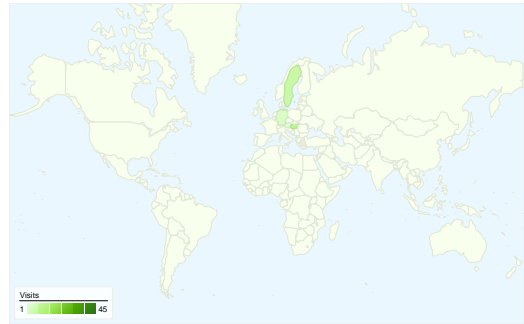

Site Usage

68 Visits

32.35% Bounce Rate

183 Pageviews

00:02:06 Avg. Time on Site

2.69 Pages/Visit

51.47% % New Visits

Visitors Overview

Visitors
52

Map Overlay world

Traffic Sources Overview

- **Search Engines**
55.00 (80.88%)
- **Referring Sites**
8.00 (11.76%)
- **Direct Traffic**
5.00 (7.35%)

Content Overview

Pages	Pageviews	% Pageviews
/indexhu.html	78	42.62%
/	52	28.42%
/indexsr.html	43	23.50%
/indexde.html	4	2.19%
/index.html	2	1.09%

52 people visited this site

68 Visits

52 Absolute Unique Visitors

183 Pageviews

2.69 Average Pageviews

00:02:06 Time on Site

32.35% Bounce Rate

51.47% New Visits

68 visits came from 7 countries/territories

Site Usage

Visits	Pages/Visit	Avg. Time on Site	% New Visits	Bounce Rate	
68 % of Site Total: 100.00%	2.69 Site Avg: 2.69 (0.00%)	00:02:06 Site Avg: 00:02:06 (0.00%)	51.47% Site Avg: 51.47% (0.00%)	32.35% Site Avg: 32.35% (0.00%)	
Country/Territory	Visits	Pages/Visit	Avg. Time on Site	% New Visits	Bounce Rate
Serbia	45	3.20	00:02:49	51.11%	24.44%
Hungary	10	2.00	00:00:48	40.00%	20.00%
Sweden	7	1.14	00:00:05	85.71%	85.71%
Germany	3	2.00	00:02:08	0.00%	33.33%
Austria	1	1.00	00:00:00	100.00%	100.00%
Bosnia and Herzegovina	1	3.00	00:00:53	100.00%	0.00%
Poland	1	1.00	00:00:00	0.00%	100.00%