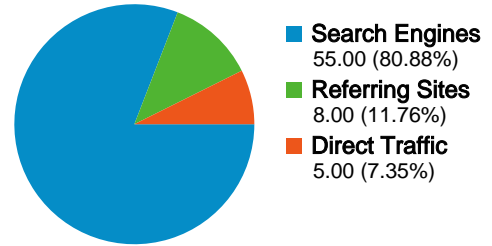

Visitors
52

Map Overlay world

Traffic Sources Overview

- **Search Engines**
55.00 (80.88%)
- **Referring Sites**
8.00 (11.76%)
- **Direct Traffic**
5.00 (7.35%)

Content Overview

Pages	Pageviews	% Pageviews
/indexhu.html	78	42.62%
/	52	28.42%
/indexsr.html	43	23.50%
/indexde.html	4	2.19%
/index.html	2	1.09%

52 people visited this site

68 Visits

52 Absolute Unique Visitors

183 Pageviews

2.69 Average Pageviews

00:02:06 Time on Site

32.35% Bounce Rate

51.47% New Visits

Top Traffic Sources

Sources	Visits	% visits
google (organic)	53	77.94%
(direct) ((none))	5	7.35%
bajsa.co.yu (referral)	5	7.35%
search (organic)	2	2.94%
en.wikipedia.org (referral)	1	1.47%

Keywords	Visits	% visits
bajsa	44	80.00%
bajsa net	6	10.91%
bajsa serbien vojvodina	1	1.82%
bajša	1	1.82%
vremenska prognoza bajsa	1	1.82%

68 visits came from 7 countries/territories

Site Usage

Visits	Pages/Visit	Avg. Time on Site	% New Visits	Bounce Rate	
68 % of Site Total: 100.00%	2.69 Site Avg: 2.69 (0.00%)	00:02:06 Site Avg: 00:02:06 (0.00%)	51.47% Site Avg: 51.47% (0.00%)	32.35% Site Avg: 32.35% (0.00%)	
Country/Territory	Visits	Pages/Visit	Avg. Time on Site	% New Visits	Bounce Rate
Serbia	45	3.20	00:02:49	51.11%	24.44%
Hungary	10	2.00	00:00:48	40.00%	20.00%
Sweden	7	1.14	00:00:05	85.71%	85.71%
Germany	3	2.00	00:02:08	0.00%	33.33%
Austria	1	1.00	00:00:00	100.00%	100.00%
Bosnia and Herzegovina	1	3.00	00:00:53	100.00%	0.00%
Poland	1	1.00	00:00:00	0.00%	100.00%