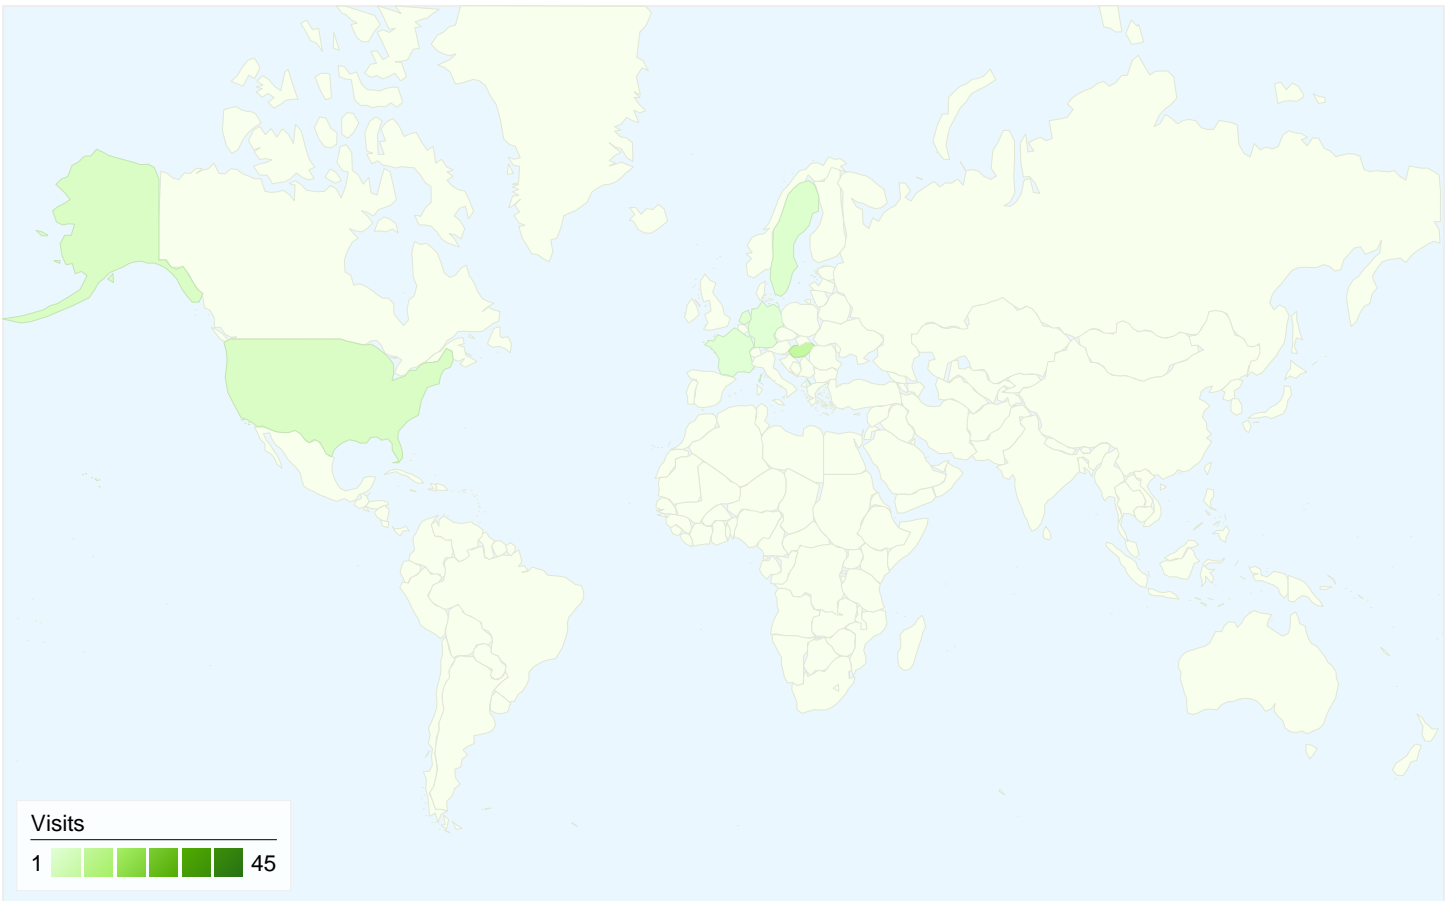

62 visits came from 8 countries/territories

Site Usage

Visits	Pages/Visit	Avg. Time on Site	% New Visits	Bounce Rate	
62 % of Site Total: 100.00%	3.24 Site Avg: 3.24 (0.00%)	00:03:48 Site Avg: 00:03:48 (0.00%)	41.94% Site Avg: 41.94% (0.00%)	14.52% Site Avg: 14.52% (0.00%)	
Country/Territory	Visits	Pages/Visit	Avg. Time on Site	% New Visits	Bounce Rate
Serbia	45	3.42	00:04:18	33.33%	15.56%
Hungary	8	3.38	00:02:37	25.00%	0.00%
United States	3	2.00	00:00:28	100.00%	33.33%
Sweden	2	2.50	00:00:09	100.00%	0.00%
Netherlands	1	1.00	00:00:00	100.00%	100.00%
France	1	4.00	00:00:15	100.00%	0.00%
Macedonia	1	2.00	00:00:13	100.00%	0.00%
Germany	1	2.00	00:18:23	100.00%	0.00%