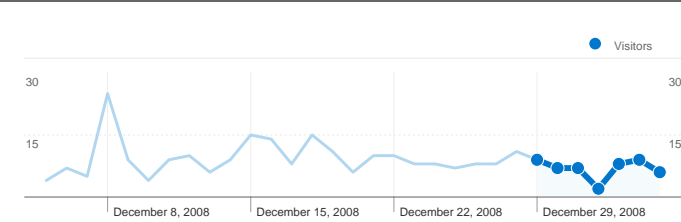

Site Usage

62 Visits

14.52% Bounce Rate

201 Pageviews

00:03:48 Avg. Time on Site

3.24 Pages/Visit

41.94% % New Visits

Visitors Overview

38 people visited this site

62 Visits

38 Absolute Unique Visitors

201 Pageviews

3.24 Average Pageviews

00:03:48 Time on Site

14.52% Bounce Rate

41.94% New Visits

Pages on this site were viewed a total of 201 times

 **201 Pageviews**

 **107 Unique Views**

 **14.52% Bounce Rate**

Top Content

Pages	Pageviews	% Pageviews
/indexhu.html	95	47.26%
/	56	27.86%
/indexsr.html	43	21.39%
/indexde.html	4	1.99%
/indexen.html	3	1.49%