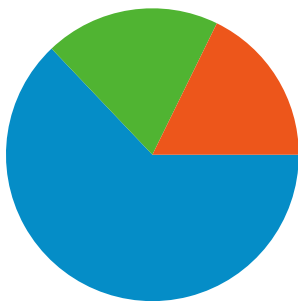

Site Usage

62 Visits

14.52% Bounce Rate

201 Pageviews

00:03:48 Avg. Time on Site

3.24 Pages/Visit

41.94% % New Visits

Visitors Overview

Visitors
38

Map Overlay world

Traffic Sources Overview

- **Search Engines**
39.00 (62.90%)
- **Referring Sites**
12.00 (19.35%)
- **Direct Traffic**
11.00 (17.74%)

Content Overview

Pages	Pageviews	% Pageviews
/indexhu.html	95	47.26%
/	56	27.86%
/indexsr.html	43	21.39%
/indexde.html	4	1.99%
/indexen.html	3	1.49%

38 people visited this site

62 Visits

38 Absolute Unique Visitors

201 Pageviews

3.24 Average Pageviews

00:03:48 Time on Site

14.52% Bounce Rate

41.94% New Visits

Pages on this site were viewed a total of 201 times

 **201 Pageviews**

 **107 Unique Views**

 **14.52% Bounce Rate**

Top Content

Pages	Pageviews	% Pageviews
/indexhu.html	95	47.26%
/	56	27.86%
/indexsr.html	43	21.39%
/indexde.html	4	1.99%
/indexen.html	3	1.49%