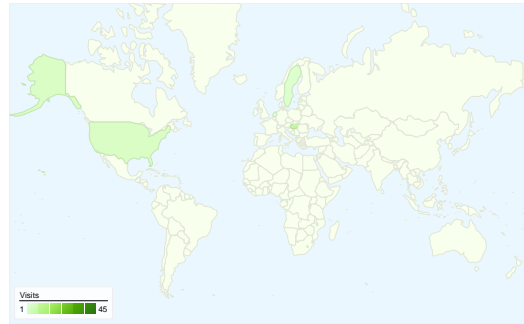

Site Usage

62 Visits

14.52% Bounce Rate

201 Pageviews

00:03:48 Avg. Time on Site

3.24 Pages/Visit

41.94% % New Visits

Visitors Overview

Visitors
38

Map Overlay world

Traffic Sources Overview

- **Search Engines**
39.00 (62.90%)
- **Referring Sites**
12.00 (19.35%)
- **Direct Traffic**
11.00 (17.74%)

Content Overview

Pages	Pageviews	% Pageviews
/indexhu.html	95	47.26%
/	56	27.86%
/indexsr.html	43	21.39%
/indexde.html	4	1.99%
/indexen.html	3	1.49%

38 people visited this site

62 Visits

38 Absolute Unique Visitors

201 Pageviews

3.24 Average Pageviews

00:03:48 Time on Site

14.52% Bounce Rate

41.94% New Visits

-  17.74% Direct Traffic
-  19.35% Referring Sites
-  62.90% Search Engines

Top Traffic Sources

Sources	Visits	% visits
google (organic)	38	61.29%
(direct) ((none))	11	17.74%
bajsa.co.yu (referral)	4	6.45%
pretraga.krstarica.com	2	3.23%
vajdasag.lap.hu (referral)	2	3.23%