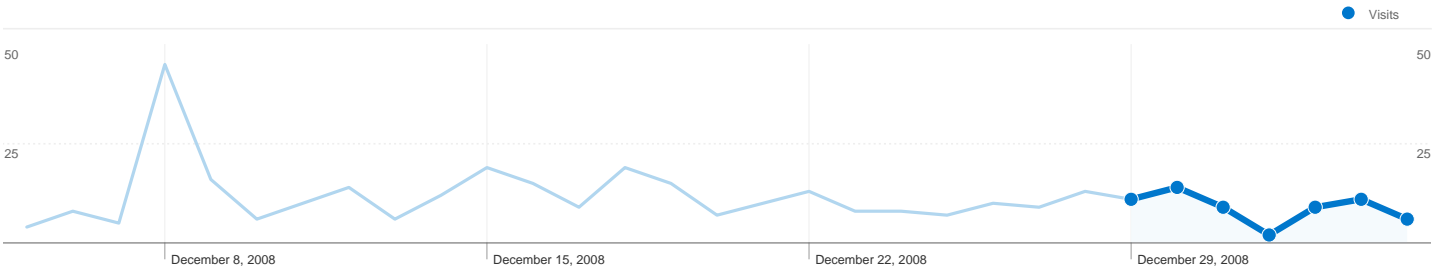

All traffic sources sent a total of 62 visits

- 17.74% Direct Traffic
- 19.35% Referring Sites
- 62.90% Search Engines