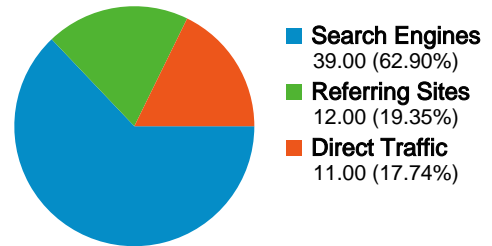

Top Traffic Sources

Sources	Visits	% visits
google (organic)	38	61.29%
(direct) ((none))	11	17.74%
bajsa.co.yu (referral)	4	6.45%
pretraga.krstarica.com	2	3.23%
vajdasag.lap.hu (referral)	2	3.23%

Keywords	Visits	% visits
bajsa	31	79.49%
bajsa net	5	12.82%
bajsa.net	3	7.69%