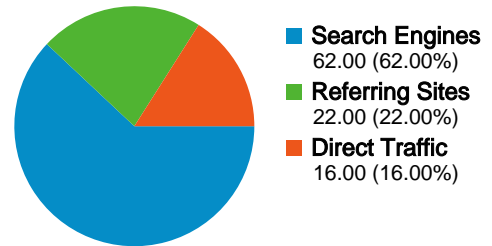

## 68 people visited this site

100 Visits

68 Absolute Unique Visitors

257 Pageviews

2.57 Average Pageviews

00:03:11 Time on Site

30.00% Bounce Rate

52.00% New Visits

## Technical Profile

Browser	Visits	% visits
Firefox	57	57.00%
Internet Explorer	35	35.00%
Opera	8	8.00%

Connection Speed	Visits	% visits
Unknown	76	76.00%
DSL	14	14.00%
T1	5	5.00%
Dialup	3	3.00%
Cable	2	2.00%

## All traffic sources sent a total of 100 visits

-  16.00% Direct Traffic
-  22.00% Referring Sites
-  62.00% Search Engines