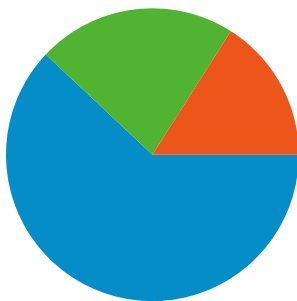

**Site Usage**

**100** Visits

**30.00%** Bounce Rate

**257** Pageviews

**00:03:11** Avg. Time on Site

**2.57** Pages/Visit

**52.00%** % New Visits

**Visitors Overview**

**Visitors**  
**68**

**Map Overlay world**

**Traffic Sources Overview**

- **Search Engines**  
62.00 (62.00%)
- **Referring Sites**  
22.00 (22.00%)
- **Direct Traffic**  
16.00 (16.00%)

**Content Overview**

## All traffic sources sent a total of 100 visits

-  16.00% Direct Traffic
-  22.00% Referring Sites
-  62.00% Search Engines

**Pages on this site were viewed a total of 257 times**

 **257** Pageviews

 **166** Unique Views

 **30.00%** Bounce Rate