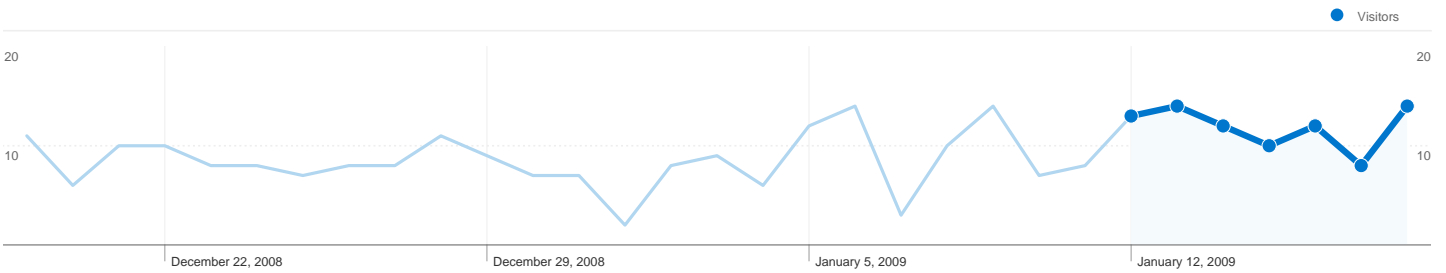

**Site Usage**

**100** Visits

**30.00%** Bounce Rate

**257** Pageviews

**00:03:11** Avg. Time on Site

**2.57** Pages/Visit

**52.00%** % New Visits

**Visitors Overview**

**Visitors**  
**68**

**Map Overlay world**

**Traffic Sources Overview**

- **Search Engines**  
62.00 (62.00%)
- **Referring Sites**  
22.00 (22.00%)
- **Direct Traffic**  
16.00 (16.00%)

**Content Overview**

## 68 people visited this site

100 Visits

68 Absolute Unique Visitors

257 Pageviews

2.57 Average Pageviews

00:03:11 Time on Site

30.00% Bounce Rate

52.00% New Visits