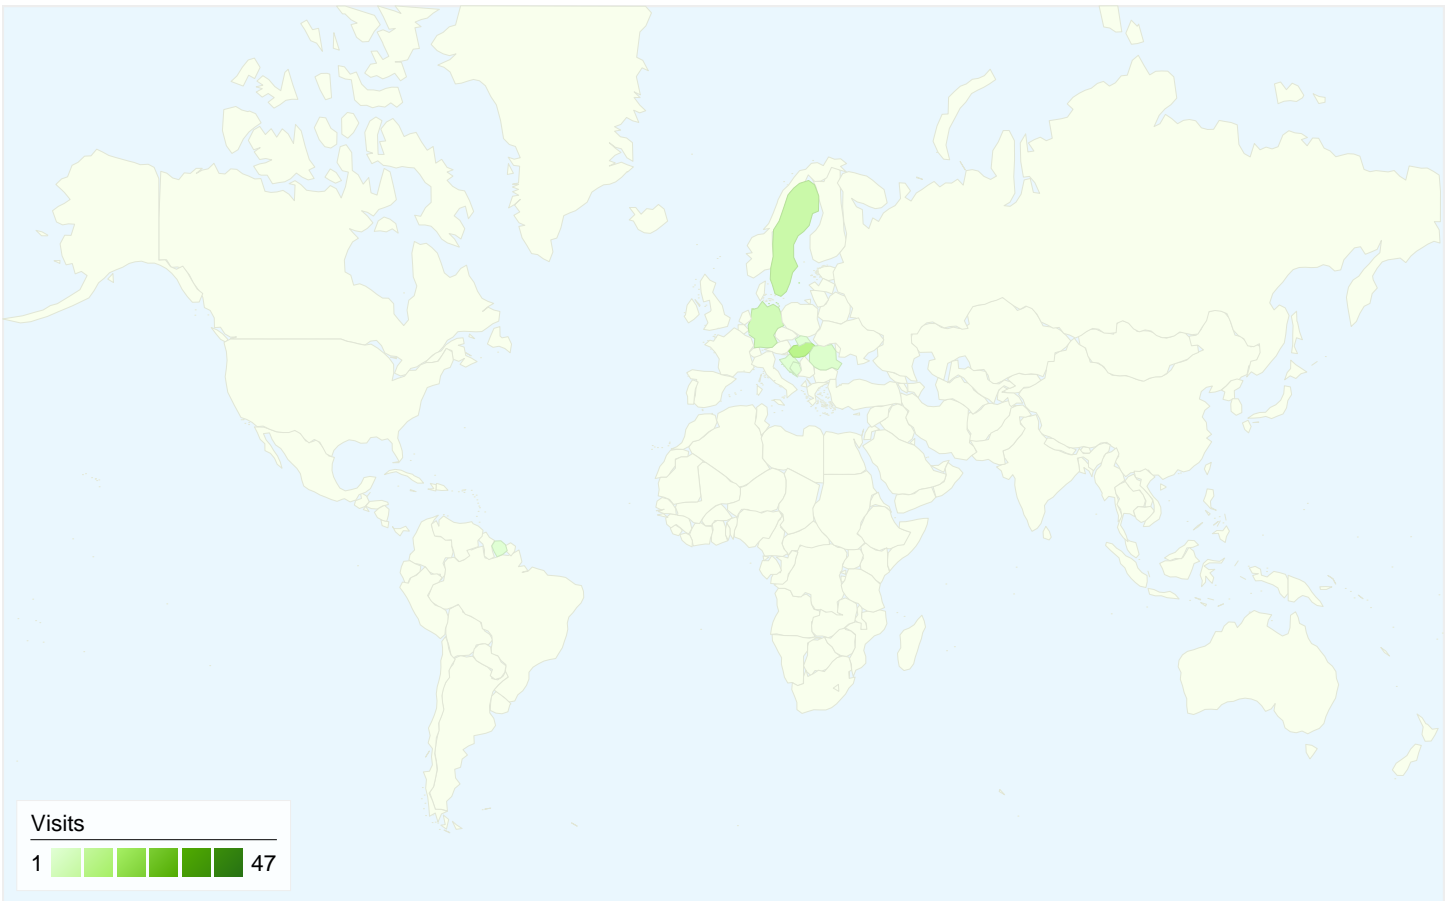

## All traffic sources sent a total of 100 visits

-  16.00% Direct Traffic
-  22.00% Referring Sites
-  62.00% Search Engines

## 100 visits came from 10 countries/territories