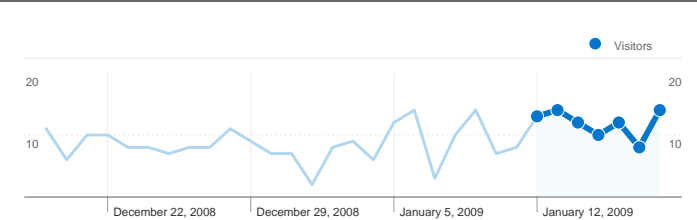

**Site Usage**

**100** Visits

**30.00%** Bounce Rate

**257** Pageviews

**00:03:11** Avg. Time on Site

**2.57** Pages/Visit

**52.00%** % New Visits

**Visitors Overview**

## 68 people visited this site

100 Visits

68 Absolute Unique Visitors

257 Pageviews

2.57 Average Pageviews

00:03:11 Time on Site

30.00% Bounce Rate

52.00% New Visits

**Pages on this site were viewed a total of 257 times**

 **257** Pageviews

 **166** Unique Views

 **30.00%** Bounce Rate