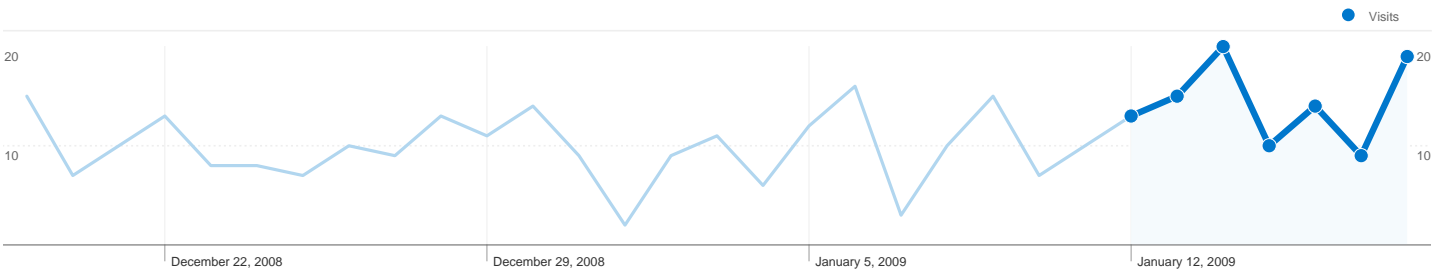

All traffic sources sent a total of 100 visits

- 16.00% Direct Traffic
- 22.00% Referring Sites
- 62.00% Search Engines