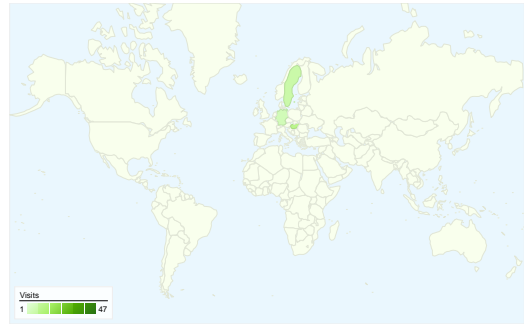

**Visitors**  
**68**

**Map Overlay world**

**Traffic Sources Overview**

- **Search Engines**  
62.00 (62.00%)
- **Referring Sites**  
22.00 (22.00%)
- **Direct Traffic**  
16.00 (16.00%)

**Content Overview**

## 100 visits came from 10 countries/territories