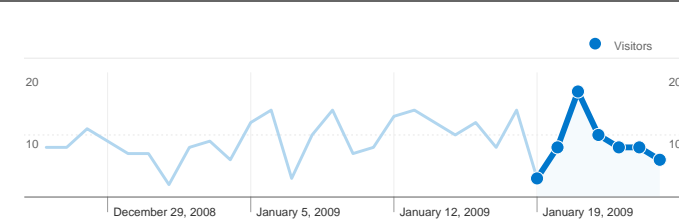

Site Usage

69 Visits

30.43% Bounce Rate

211 Pageviews

00:03:20 Avg. Time on Site

3.06 Pages/Visit

56.52% % New Visits

Visitors Overview

52 people visited this site

69 Visits

52 Absolute Unique Visitors

211 Pageviews

3.06 Average Pageviews

00:03:20 Time on Site

30.43% Bounce Rate

56.52% New Visits

Pages on this site were viewed a total of 211 times

211 Pageviews

120 Unique Views

30.43% Bounce Rate

Top Content

Pages	Pageviews	% Pageviews
/indexhu.html	85	40.28%
/	69	32.70%
/indexsr.html	42	19.91%
/indexen.html	5	2.37%
/indexde.html	5	2.37%