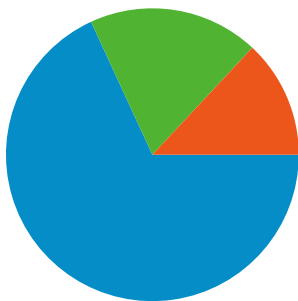

Traffic Sources Overview

- **Search Engines**
  47.00 (68.12%)
- **Direct Traffic**
  13.00 (18.84%)
- **Referring Sites**
  9.00 (13.04%)

Content Overview

Pages	Pageviews	% Pageviews
/indexhu.html	85	40.28%
/	69	32.70%
/indexsr.html	42	19.91%
/indexen.html	5	2.37%
/indexde.html	5	2.37%