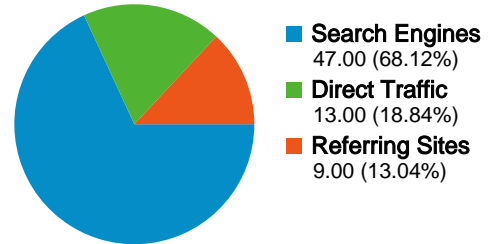

52 people visited this site

69 Visits

52 Absolute Unique Visitors

211 Pageviews

3.06 Average Pageviews

00:03:20 Time on Site

30.43% Bounce Rate

56.52% New Visits

Technical Profile

Browser	Visits	% visits
Firefox	38	55.07%
Internet Explorer	28	40.58%
Opera	3	4.35%

Connection Speed	Visits	% visits
Unknown	51	73.91%
DSL	14	20.29%
Cable	3	4.35%
T1	1	1.45%

All traffic sources sent a total of 69 visits

-  18.84% Direct Traffic
-  13.04% Referring Sites
-  68.12% Search Engines

Top Traffic Sources

Sources	Visits	% visits
google (organic)	47	68.12%
(direct) ((none))	13	18.84%
en.wikipedia.org (referral)	3	4.35%
bajsa.co.yu (referral)	2	2.90%
hu.wikipedia.org (referral)	2	2.90%