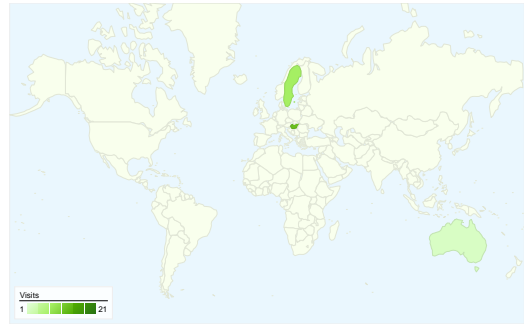

Site Usage

69 Visits

30.43% Bounce Rate

211 Pageviews

00:03:20 Avg. Time on Site

3.06 Pages/Visit

56.52% % New Visits

Visitors Overview

Visitors
52

Map Overlay world

Traffic Sources Overview

- **Search Engines**
47.00 (68.12%)
- **Direct Traffic**
13.00 (18.84%)
- **Referring Sites**
9.00 (13.04%)

Content Overview

Pages	Pageviews	% Pageviews
/indexhu.html	85	40.28%
/	69	32.70%
/indexsr.html	42	19.91%
/indexen.html	5	2.37%
/indexde.html	5	2.37%

52 people visited this site

69 Visits

52 Absolute Unique Visitors

211 Pageviews

3.06 Average Pageviews

00:03:20 Time on Site

30.43% Bounce Rate

56.52% New Visits