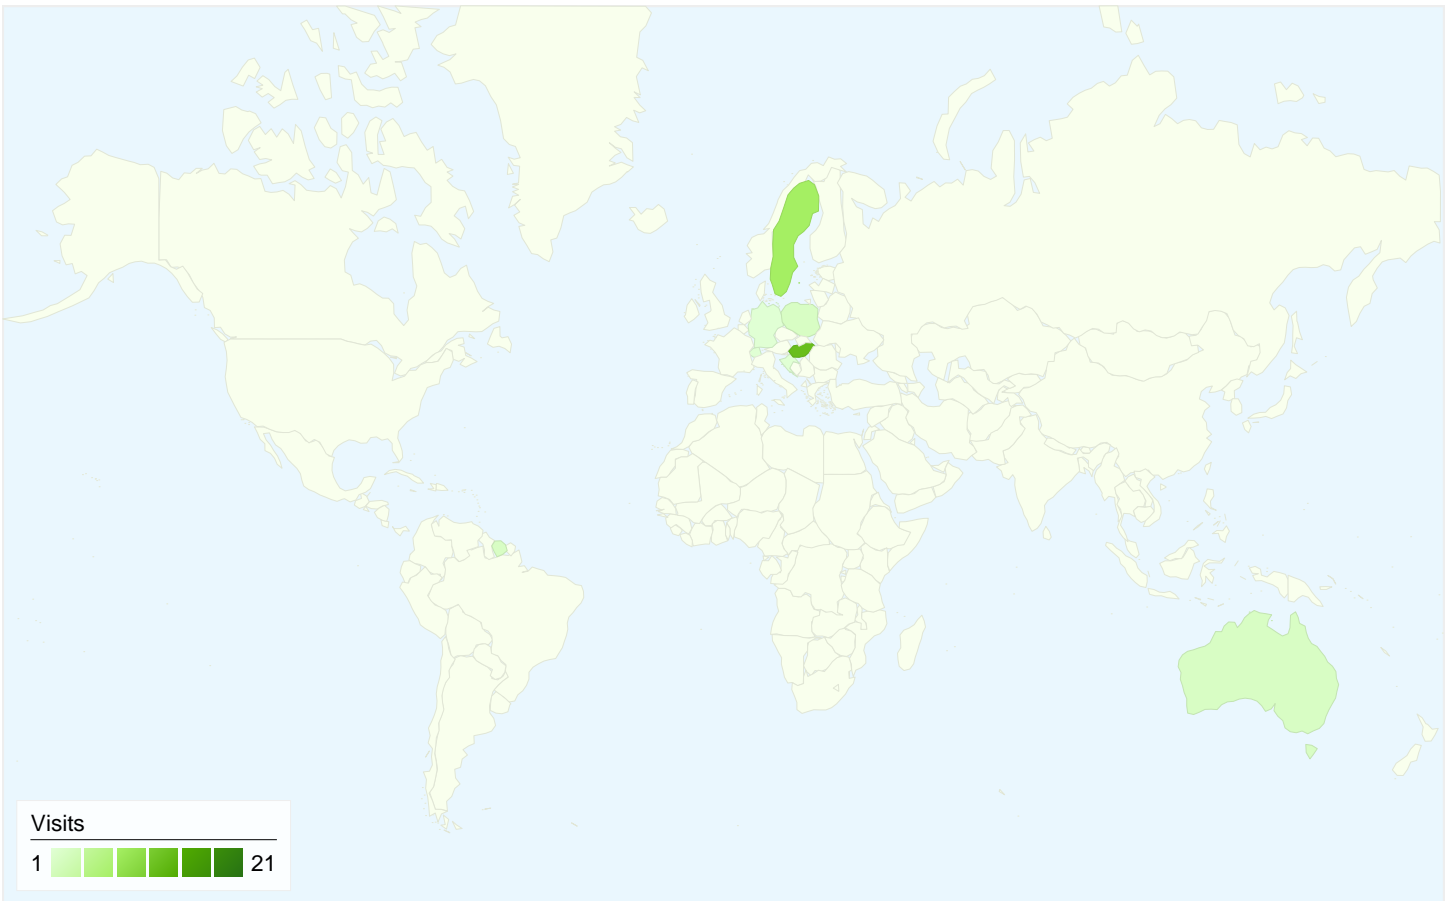

69 visits came from 10 countries/territories

Site Usage

Visits	Pages/Visit	Avg. Time on Site	% New Visits	Bounce Rate	
69 % of Site Total: 100.00%	3.06 Site Avg: 3.06 (0.00%)	00:03:20 Site Avg: 00:03:20 (0.00%)	56.52% Site Avg: 56.52% (0.00%)	30.43% Site Avg: 30.43% (0.00%)	
Country/Territory	Visits	Pages/Visit	Avg. Time on Site	% New Visits	Bounce Rate
Serbia	21	3.38	00:05:38	71.43%	23.81%
(not set)	18	3.39	00:03:20	22.22%	33.33%
Hungary	13	2.08	00:00:23	30.77%	7.69%
Sweden	8	2.88	00:00:11	100.00%	75.00%
Australia	2	8.50	00:21:35	100.00%	0.00%
Suriname	2	1.00	00:00:00	50.00%	100.00%
Poland	2	2.50	00:00:21	100.00%	0.00%
Germany	1	2.00	00:01:03	100.00%	0.00%
Croatia	1	2.00	00:00:06	100.00%	0.00%
Switzerland	1	1.00	00:00:00	100.00%	100.00%