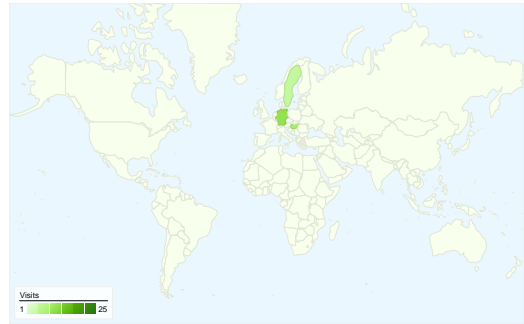

**Visitors**  
**64**

**Map Overlay world**

**Traffic Sources Overview**

- **Search Engines**  
42.00 (51.85%)
- **Referring Sites**  
23.00 (28.40%)
- **Direct Traffic**  
16.00 (19.75%)

**Content Overview**

## 81 visits came from 11 countries/territories