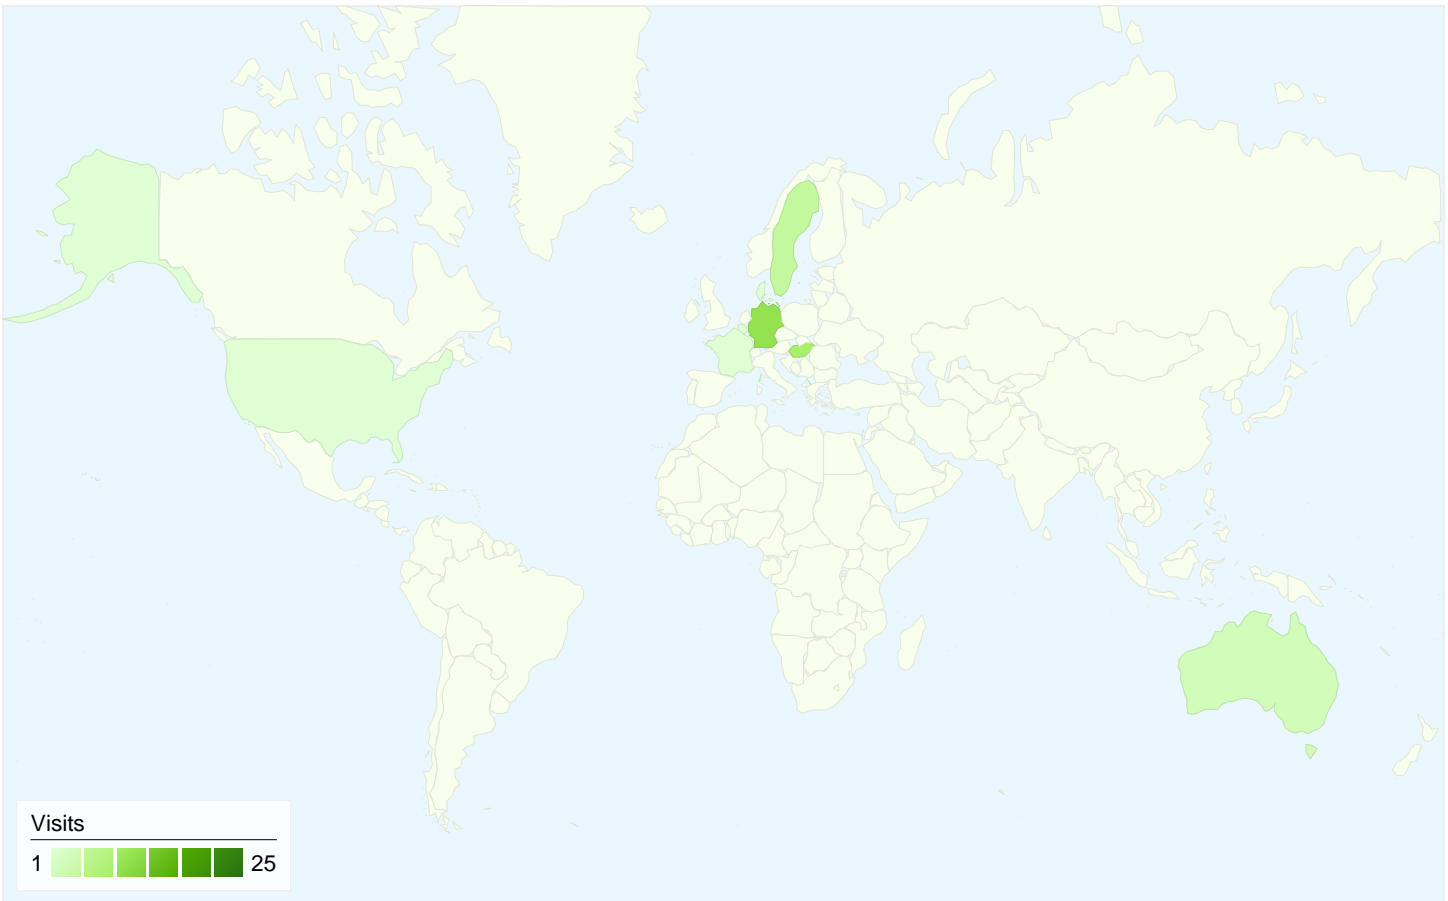

## All traffic sources sent a total of 81 visits

-  19.75% Direct Traffic
-  28.40% Referring Sites
-  51.85% Search Engines

- Search Engines  
42.00 (51.85%)
- Referring Sites  
23.00 (28.40%)
- Direct Traffic  
16.00 (19.75%)

## 81 visits came from 11 countries/territories