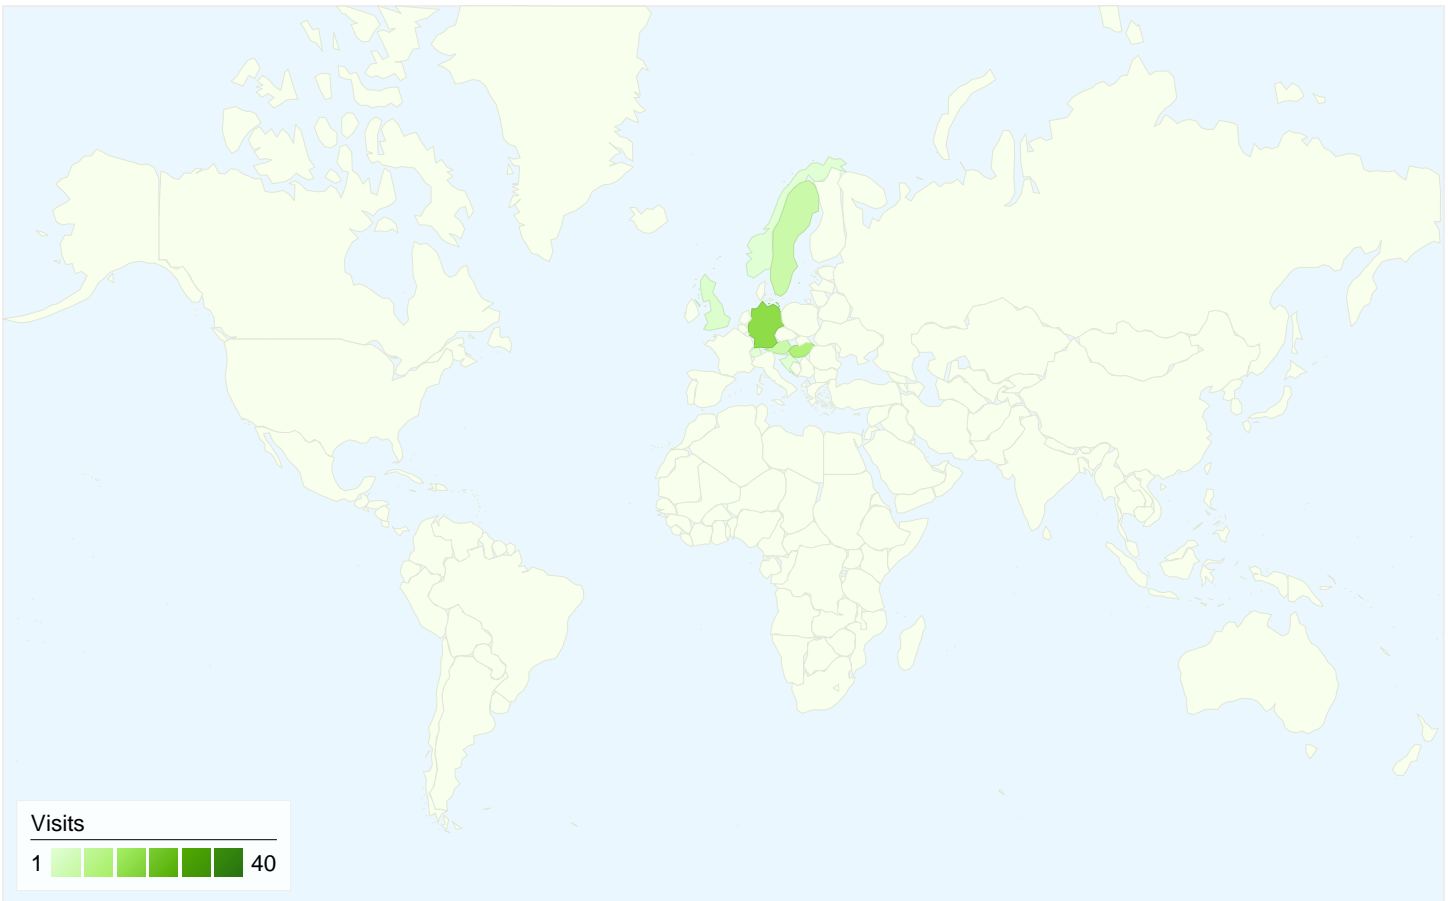

## All traffic sources sent a total of 107 visits

-  5.61% Direct Traffic
-  27.10% Referring Sites
-  67.29% Search Engines

## 107 visits came from 11 countries/territories