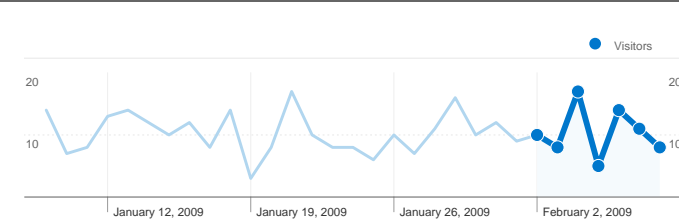

**Site Usage**

**107** Visits

**44.86%** Bounce Rate

**264** Pageviews

**00:02:17** Avg. Time on Site

**2.47** Pages/Visit

**35.51%** % New Visits

**Visitors Overview**

## 53 people visited this site

107 Visits

53 Absolute Unique Visitors

264 Pageviews

2.47 Average Pageviews

00:02:17 Time on Site

44.86% Bounce Rate

35.51% New Visits

## All traffic sources sent a total of 107 visits

-  5.61% Direct Traffic
-  27.10% Referring Sites
-  67.29% Search Engines

Pages on this site were viewed a total of 264 times

264 Pageviews

167 Unique Views

44.86% Bounce Rate