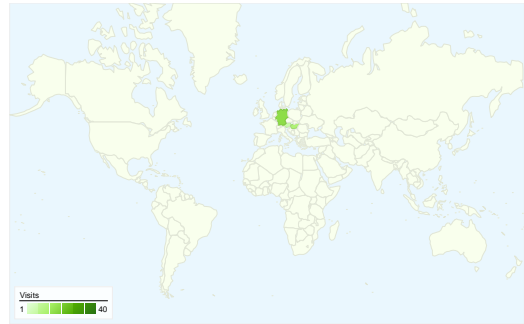

**Site Usage**

**107** Visits

**44.86%** Bounce Rate

**264** Pageviews

**00:02:17** Avg. Time on Site

**2.47** Pages/Visit

**35.51%** % New Visits

**Visitors Overview**

**Visitors**  
**53**

**Map Overlay world**

**Traffic Sources Overview**

- **Search Engines**  
72.00 (67.29%)
- **Referring Sites**  
29.00 (27.10%)
- **Direct Traffic**  
6.00 (5.61%)

**Content Overview**

## All traffic sources sent a total of 107 visits

-  5.61% Direct Traffic
-  27.10% Referring Sites
-  67.29% Search Engines

## 107 visits came from 11 countries/territories