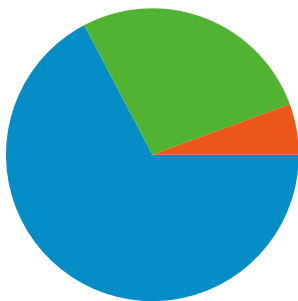

Traffic Sources Overview

- **Search Engines**
  72.00 (67.29%)
- **Referring Sites**
  29.00 (27.10%)
- **Direct Traffic**
  6.00 (5.61%)

Content Overview

Pages	Pageviews	% Pageviews
/indexhu.html	126	47.73%
/	68	25.76%
/indexsr.html	29	10.98%
/indexde.html	18	6.82%
/indexsl.html	9	3.41%