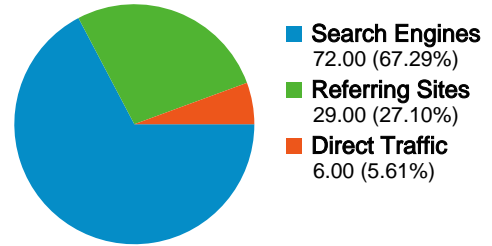

**Visitors**  
**53**

**Map Overlay world**

**Traffic Sources Overview**

- **Search Engines**  
72.00 (67.29%)
- **Referring Sites**  
29.00 (27.10%)
- **Direct Traffic**  
6.00 (5.61%)

**Content Overview**

## 53 people visited this site

107 Visits

53 Absolute Unique Visitors

264 Pageviews

2.47 Average Pageviews

00:02:17 Time on Site

44.86% Bounce Rate

35.51% New Visits

## All traffic sources sent a total of 107 visits

-  5.61% Direct Traffic
-  27.10% Referring Sites
-  67.29% Search Engines