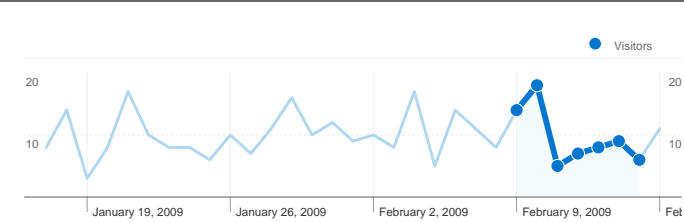

Site Usage

88 Visits

36.36% Bounce Rate

237 Pageviews

00:02:48 Avg. Time on Site

2.69 Pages/Visit

39.77% % New Visits

Visitors Overview

52 people visited this site

88 Visits

52 Absolute Unique Visitors

237 Pageviews

2.69 Average Pageviews

00:02:48 Time on Site

36.36% Bounce Rate

39.77% New Visits

88 visits came from 9 countries/territories

Site Usage

Visits	Pages/Visit	Avg. Time on Site	% New Visits	Bounce Rate	
88 % of Site Total: 100.00%	2.69 Site Avg: 2.69 (0.00%)	00:02:48 Site Avg: 00:02:48 (0.00%)	39.77% Site Avg: 39.77% (0.00%)	36.36% Site Avg: 36.36% (0.00%)	
Country/Territory	Visits	Pages/Visit	Avg. Time on Site	% New Visits	Bounce Rate
Serbia	54	2.48	00:02:29	29.63%	31.48%
Sweden	13	1.62	00:00:05	76.92%	53.85%
Germany	7	2.14	00:02:08	14.29%	71.43%
Hungary	7	3.71	00:01:10	57.14%	14.29%
(not set)	3	8.00	00:16:33	66.67%	33.33%
Austria	1	1.00	00:00:00	100.00%	100.00%
Croatia	1	2.00	00:02:56	0.00%	0.00%
Suriname	1	4.00	00:05:29	100.00%	0.00%
Australia	1	10.00	00:30:02	0.00%	0.00%

Pages on this site were viewed a total of 237 times

237 Pageviews

137 Unique Views

36.36% Bounce Rate

Top Content

Pages	Pageviews	% Pageviews
/indexhu.html	116	48.95%
/	56	23.63%
/indexsr.html	37	15.61%
/indexde.html	12	5.06%
/indexen.html	11	4.64%