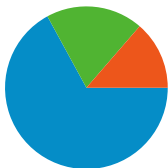

Traffic Sources Overview

- **Search Engines**
  59.00 (67.05%)
- **Direct Traffic**
  17.00 (19.32%)
- **Referring Sites**
  12.00 (13.64%)

Content Overview

Pages	Pageviews	% Pageviews
/indexhu.html	116	48.95%
/	56	23.63%
/indexsr.html	37	15.61%
/indexde.html	12	5.06%
/indexen.html	11	4.64%