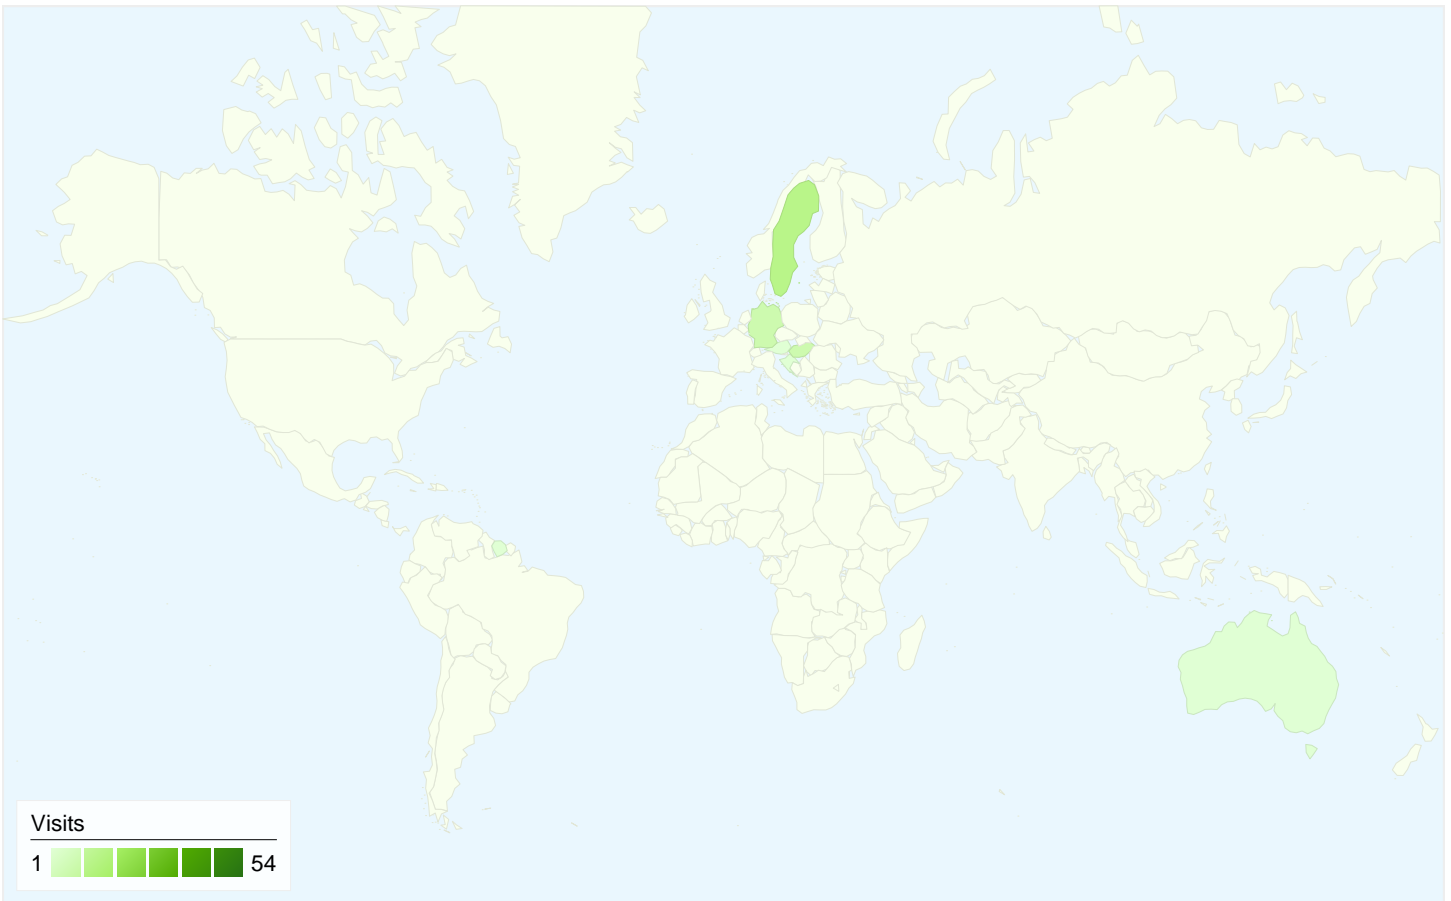

Visitors
52

Map Overlay world

Traffic Sources Overview

- **Search Engines**
59.00 (67.05%)
- **Direct Traffic**
17.00 (19.32%)
- **Referring Sites**
12.00 (13.64%)

Content Overview

Pages	Pageviews	% Pageviews
/indexhu.html	116	48.95%
/	56	23.63%
/indexsr.html	37	15.61%
/indexde.html	12	5.06%
/indexen.html	11	4.64%

All traffic sources sent a total of 88 visits

-  19.32% Direct Traffic
-  13.64% Referring Sites
-  67.05% Search Engines

- Search Engines
59.00 (67.05%)
- Direct Traffic
17.00 (19.32%)
- Referring Sites
12.00 (13.64%)

88 visits came from 9 countries/territories

Site Usage

Visits	Pages/Visit	Avg. Time on Site	% New Visits	Bounce Rate	
88 % of Site Total: 100.00%	2.69 Site Avg: 2.69 (0.00%)	00:02:48 Site Avg: 00:02:48 (0.00%)	39.77% Site Avg: 39.77% (0.00%)	36.36% Site Avg: 36.36% (0.00%)	
Country/Territory	Visits	Pages/Visit	Avg. Time on Site	% New Visits	Bounce Rate
Serbia	54	2.48	00:02:29	29.63%	31.48%
Sweden	13	1.62	00:00:05	76.92%	53.85%
Germany	7	2.14	00:02:08	14.29%	71.43%
Hungary	7	3.71	00:01:10	57.14%	14.29%
(not set)	3	8.00	00:16:33	66.67%	33.33%
Austria	1	1.00	00:00:00	100.00%	100.00%
Croatia	1	2.00	00:02:56	0.00%	0.00%
Suriname	1	4.00	00:05:29	100.00%	0.00%
Australia	1	10.00	00:30:02	0.00%	0.00%