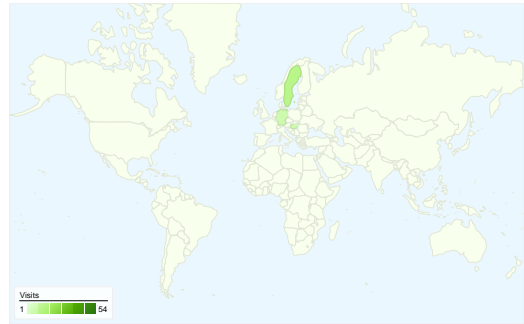

Site Usage

88 Visits

36.36% Bounce Rate

237 Pageviews

00:02:48 Avg. Time on Site

2.69 Pages/Visit

39.77% % New Visits

Visitors Overview

Visitors
52

Map Overlay world

Traffic Sources Overview

- **Search Engines**
59.00 (67.05%)
- **Direct Traffic**
17.00 (19.32%)
- **Referring Sites**
12.00 (13.64%)

Content Overview

Pages	Pageviews	% Pageviews
/indexhu.html	116	48.95%
/	56	23.63%
/indexsr.html	37	15.61%
/indexde.html	12	5.06%
/indexen.html	11	4.64%

All traffic sources sent a total of 88 visits

-  19.32% Direct Traffic
-  13.64% Referring Sites
-  67.05% Search Engines

- Search Engines
59.00 (67.05%)
- Direct Traffic
17.00 (19.32%)
- Referring Sites
12.00 (13.64%)

88 visits came from 9 countries/territories

Site Usage

Visits	Pages/Visit	Avg. Time on Site	% New Visits	Bounce Rate	
88 % of Site Total: 100.00%	2.69 Site Avg: 2.69 (0.00%)	00:02:48 Site Avg: 00:02:48 (0.00%)	39.77% Site Avg: 39.77% (0.00%)	36.36% Site Avg: 36.36% (0.00%)	
Country/Territory	Visits	Pages/Visit	Avg. Time on Site	% New Visits	Bounce Rate
Serbia	54	2.48	00:02:29	29.63%	31.48%
Sweden	13	1.62	00:00:05	76.92%	53.85%
Germany	7	2.14	00:02:08	14.29%	71.43%
Hungary	7	3.71	00:01:10	57.14%	14.29%
(not set)	3	8.00	00:16:33	66.67%	33.33%
Austria	1	1.00	00:00:00	100.00%	100.00%
Croatia	1	2.00	00:02:56	0.00%	0.00%
Suriname	1	4.00	00:05:29	100.00%	0.00%
Australia	1	10.00	00:30:02	0.00%	0.00%