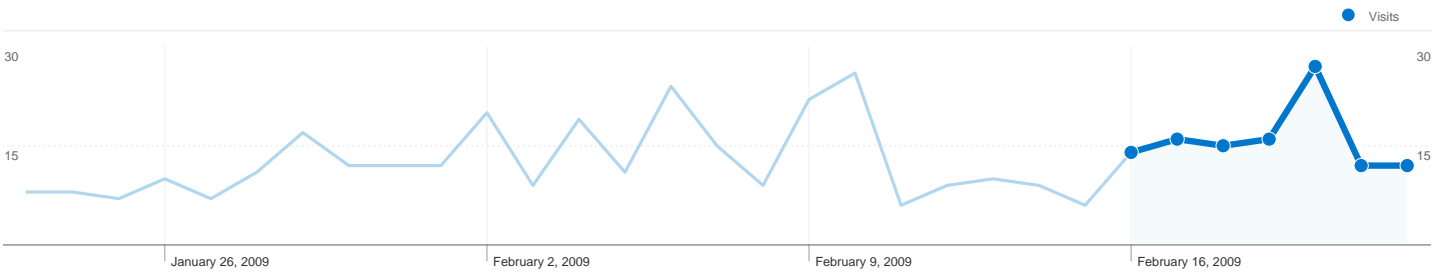

All traffic sources sent a total of 112 visits

- **15.18%** Direct Traffic
- **25.00%** Referring Sites
- **59.82%** Search Engines

- **Search Engines**
  67.00 (59.82%)
- **Referring Sites**
  28.00 (25.00%)
- **Direct Traffic**
  17.00 (15.18%)

Top Traffic Sources

Sources	Visits	% visits
google (organic)	66	58.93%
(direct) ((none))	17	15.18%
bajsa.co.yu (referral)	16	14.29%
en.wikipedia.org (referral)	4	3.57%
startlap.hu (referral)	3	2.68%

Keywords	Visits	% visits
bajsa	47	70.15%
bajsa net	6	8.96%
bajsa helyi közösség	5	7.46%
bajsa honlapja	2	2.99%
bajša	1	1.49%