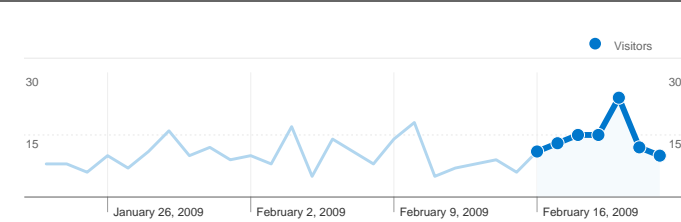

**Site Usage**

**112 Visits**

**39.29% Bounce Rate**

**348 Pageviews**

**00:03:51 Avg. Time on Site**

**3.11 Pages/Visit**

**50.89% % New Visits**

**Visitors Overview**

## 75 people visited this site

 112 Visits

 75 Absolute Unique Visitors

 348 Pageviews

 3.11 Average Pageviews

 00:03:51 Time on Site

 39.29% Bounce Rate

 50.89% New Visits

## 112 visits came from 13 countries/territories

Pages on this site were viewed a total of 348 times

 **348** Pageviews

 **169** Unique Views

 **39.29%** Bounce Rate