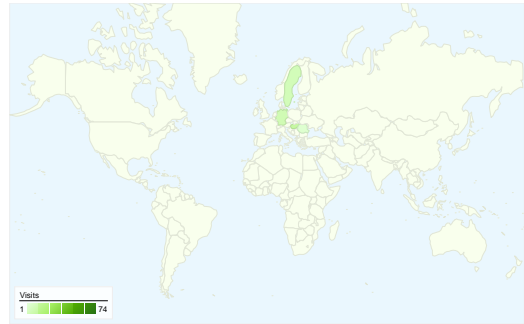

**Site Usage**

**112 Visits**

**39.29% Bounce Rate**

**348 Pageviews**

**00:03:51 Avg. Time on Site**

**3.11 Pages/Visit**

**50.89% % New Visits**

**Visitors Overview**

**Visitors**  
**75**

**Map Overlay world**

**Traffic Sources Overview**

- **Search Engines**  
67.00 (59.82%)
- **Referring Sites**  
28.00 (25.00%)
- **Direct Traffic**  
17.00 (15.18%)

**Content Overview**

## Top Traffic Sources

Sources	Visits	% visits
google (organic)	66	58.93%
(direct) ((none))	17	15.18%
bajsa.co.yu (referral)	16	14.29%
en.wikipedia.org (referral)	4	3.57%
startlap.hu (referral)	3	2.68%

## 112 visits came from 13 countries/territories