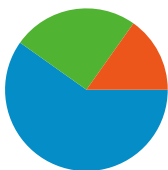

Traffic Sources Overview

- **Search Engines**
  67.00 (59.82%)
- **Referring Sites**
  28.00 (25.00%)
- **Direct Traffic**
  17.00 (15.18%)

Content Overview

Pages	Pageviews	% Pageviews
/indexhu.html	195	56.03%
/	71	20.40%
/indexsr.html	62	17.82%
/indexen.html	7	2.01%
/indexsl.html	5	1.44%