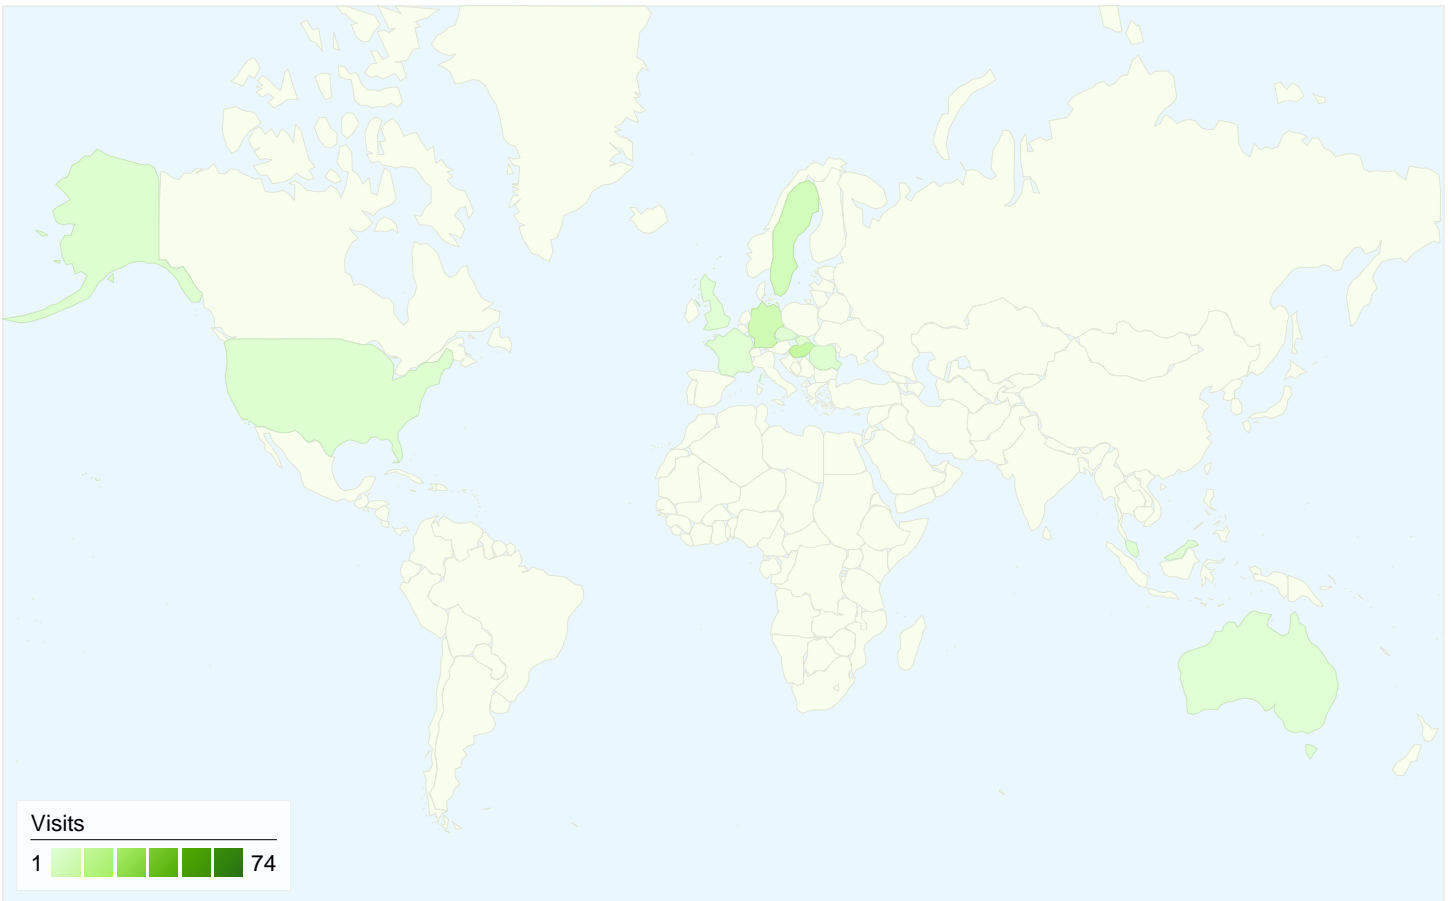

**All traffic sources sent a total of 112 visits**

-  **15.18%** Direct Traffic
-  **25.00%** Referring Sites
-  **59.82%** Search Engines

- **Search Engines**  
67.00 (59.82%)
- **Referring Sites**  
28.00 (25.00%)
- **Direct Traffic**  
17.00 (15.18%)

## Top Traffic Sources

Sources	Visits	% visits
google (organic)	66	58.93%
(direct) ((none))	17	15.18%
bajsa.co.yu (referral)	16	14.29%
en.wikipedia.org (referral)	4	3.57%
startlap.hu (referral)	3	2.68%

## 112 visits came from 13 countries/territories