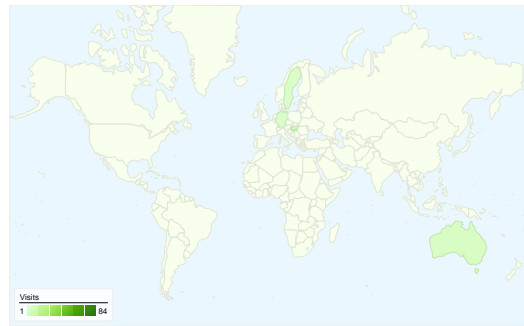

Site Usage

 **117 Visits**

 **42.74% Bounce Rate**

 **323 Pageviews**

 **00:02:04 Avg. Time on Site**

 **2.76 Pages/Visit**

 **55.56% % New Visits**

Visitors Overview

Visitors
88

Map Overlay world

Traffic Sources Overview

- **Search Engines**
74.00 (63.25%)
- **Referring Sites**
24.00 (20.51%)
- **Direct Traffic**
19.00 (16.24%)

Content Overview

Pages	Pageviews	% Pageviews
/indexhu.html	155	47.99%
/	70	21.67%
/indexsr.html	55	17.03%
/index.html	7	2.17%
/indexde.html	7	2.17%

All traffic sources sent a total of 117 visits

-  16.24% Direct Traffic
-  20.51% Referring Sites
-  63.25% Search Engines

- Search Engines
74.00 (63.25%)
- Referring Sites
24.00 (20.51%)
- Direct Traffic
19.00 (16.24%)

117 visits came from 12 countries/territories

Site Usage

Visits	Pages/Visit	Avg. Time on Site	% New Visits	Bounce Rate	
117 % of Site Total: 100.00%	2.76 Site Avg: 2.76 (0.00%)	00:02:04 Site Avg: 00:02:04 (0.00%)	55.56% Site Avg: 55.56% (0.00%)	42.74% Site Avg: 42.74% (0.00%)	
Country/Territory	Visits	Pages/Visit	Avg. Time on Site	% New Visits	Bounce Rate
Serbia	84	2.96	00:02:24	48.81%	39.29%
Hungary	12	2.75	00:00:36	83.33%	41.67%
Australia	5	1.40	00:01:30	40.00%	60.00%
Germany	4	3.75	00:05:47	50.00%	25.00%
Sweden	4	1.25	00:00:03	100.00%	75.00%
Austria	2	2.50	00:00:44	100.00%	50.00%
Slovenia	1	1.00	00:00:00	100.00%	100.00%
Croatia	1	2.00	00:00:12	100.00%	0.00%
Greece	1	1.00	00:00:00	100.00%	100.00%
India	1	1.00	00:00:00	100.00%	100.00%