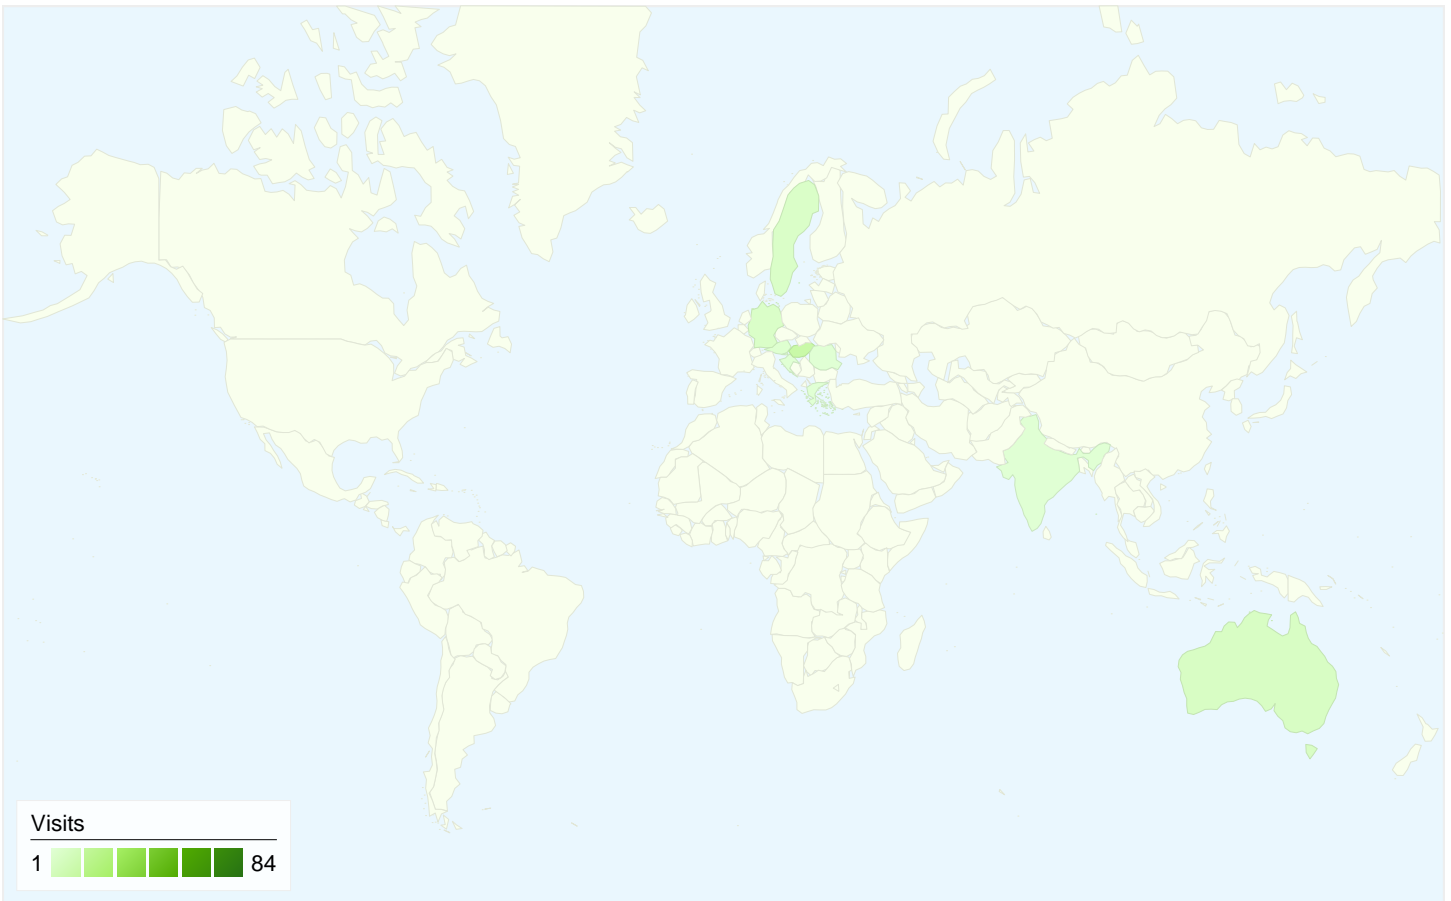

Visitors
88

Map Overlay world

Traffic Sources Overview

- **Search Engines**
74.00 (63.25%)
- **Referring Sites**
24.00 (20.51%)
- **Direct Traffic**
19.00 (16.24%)

Content Overview

Pages	Pageviews	% Pageviews
/indexhu.html	155	47.99%
/	70	21.67%
/indexsr.html	55	17.03%
/index.html	7	2.17%
/indexde.html	7	2.17%

All traffic sources sent a total of 117 visits

-  16.24% Direct Traffic
-  20.51% Referring Sites
-  63.25% Search Engines

- Search Engines
74.00 (63.25%)
- Referring Sites
24.00 (20.51%)
- Direct Traffic
19.00 (16.24%)

117 visits came from 12 countries/territories

Site Usage

Visits	Pages/Visit	Avg. Time on Site	% New Visits	Bounce Rate	
117 % of Site Total: 100.00%	2.76 Site Avg: 2.76 (0.00%)	00:02:04 Site Avg: 00:02:04 (0.00%)	55.56% Site Avg: 55.56% (0.00%)	42.74% Site Avg: 42.74% (0.00%)	
Country/Territory	Visits	Pages/Visit	Avg. Time on Site	% New Visits	Bounce Rate
Serbia	84	2.96	00:02:24	48.81%	39.29%
Hungary	12	2.75	00:00:36	83.33%	41.67%
Australia	5	1.40	00:01:30	40.00%	60.00%
Germany	4	3.75	00:05:47	50.00%	25.00%
Sweden	4	1.25	00:00:03	100.00%	75.00%
Austria	2	2.50	00:00:44	100.00%	50.00%
Slovenia	1	1.00	00:00:00	100.00%	100.00%
Croatia	1	2.00	00:00:12	100.00%	0.00%
Greece	1	1.00	00:00:00	100.00%	100.00%
India	1	1.00	00:00:00	100.00%	100.00%