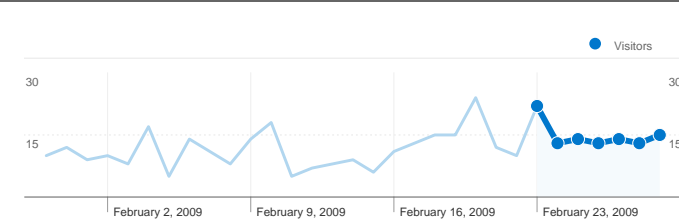

Site Usage

 **117 Visits**

 **42.74% Bounce Rate**

 **323 Pageviews**

 **00:02:04 Avg. Time on Site**

 **2.76 Pages/Visit**

 **55.56% % New Visits**

Visitors Overview

88 people visited this site

 **117** Visits

 **88** Absolute Unique Visitors

 **323** Pageviews

 **2.76** Average Pageviews

 **00:02:04** Time on Site

 **42.74%** Bounce Rate

 **55.56%** New Visits

117 visits came from 12 countries/territories

Site Usage

Visits	Pages/Visit	Avg. Time on Site	% New Visits	Bounce Rate	
117 % of Site Total: 100.00%	2.76 Site Avg: 2.76 (0.00%)	00:02:04 Site Avg: 00:02:04 (0.00%)	55.56% Site Avg: 55.56% (0.00%)	42.74% Site Avg: 42.74% (0.00%)	
Country/Territory	Visits	Pages/Visit	Avg. Time on Site	% New Visits	Bounce Rate
Serbia	84	2.96	00:02:24	48.81%	39.29%
Hungary	12	2.75	00:00:36	83.33%	41.67%
Australia	5	1.40	00:01:30	40.00%	60.00%
Germany	4	3.75	00:05:47	50.00%	25.00%
Sweden	4	1.25	00:00:03	100.00%	75.00%
Austria	2	2.50	00:00:44	100.00%	50.00%
Slovenia	1	1.00	00:00:00	100.00%	100.00%
Croatia	1	2.00	00:00:12	100.00%	0.00%
Greece	1	1.00	00:00:00	100.00%	100.00%
India	1	1.00	00:00:00	100.00%	100.00%

Pages on this site were viewed a total of 323 times

 **323** Pageviews

 **173** Unique Views

 **42.74%** Bounce Rate

Top Content

Pages	Pageviews	% Pageviews
/indexhu.html	155	47.99%
/	70	21.67%
/indexsr.html	55	17.03%
/index.html	7	2.17%
/indexde.html	7	2.17%