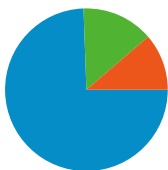

Traffic Sources Overview

- **Search Engines**
  99.00 (74.44%)
- **Direct Traffic**
  19.00 (14.29%)
- **Referring Sites**
  15.00 (11.28%)

Content Overview

Pages	Pageviews	% Pageviews
/indexhu.html	177	59.00%
/	70	23.33%
/indexsr.html	26	8.67%
/indexde.html	14	4.67%
/index.html	7	2.33%