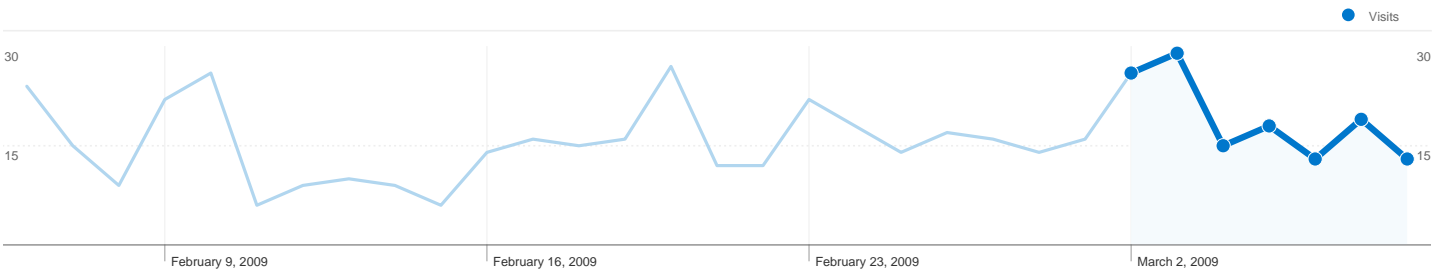

Site Usage

133 Visits

40.60% Bounce Rate

300 Pageviews

00:01:32 Avg. Time on Site

2.26 Pages/Visit

39.85% % New Visits

Visitors Overview

73 people visited this site

133 Visits

73 Absolute Unique Visitors

300 Pageviews

2.26 Average Pageviews

00:01:32 Time on Site

40.60% Bounce Rate

39.85% New Visits

All traffic sources sent a total of 133 visits

-  **14.29% Direct Traffic**
-  **11.28% Referring Sites**
-  **74.44% Search Engines**

- **Search Engines**
99.00 (74.44%)
- **Direct Traffic**
19.00 (14.29%)
- **Referring Sites**
15.00 (11.28%)

133 visits came from 8 countries/territories

Site Usage

Visits	Pages/Visit	Avg. Time on Site	% New Visits	Bounce Rate	
133 % of Site Total: 100.00%	2.26 Site Avg: 2.26 (0.00%)	00:01:32 Site Avg: 00:01:32 (0.00%)	39.85% Site Avg: 39.85% (0.00%)	40.60% Site Avg: 40.60% (0.00%)	
Country/Territory	Visits	Pages/Visit	Avg. Time on Site	% New Visits	Bounce Rate
Serbia	87	2.05	00:01:18	25.29%	40.23%
Hungary	26	3.00	00:02:39	61.54%	23.08%
Germany	10	2.20	00:01:00	50.00%	60.00%
Sweden	5	1.40	00:00:03	100.00%	80.00%
South Korea	2	1.00	00:00:00	100.00%	100.00%
Norway	1	1.00	00:00:00	100.00%	100.00%
France	1	10.00	00:09:38	100.00%	0.00%
Philippines	1	2.00	00:02:35	100.00%	0.00%