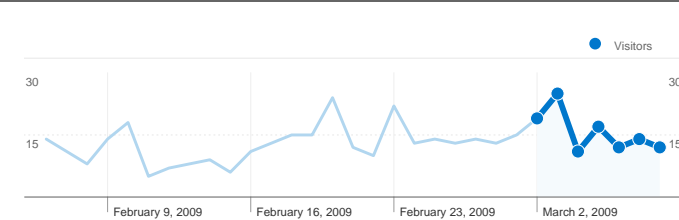

Site Usage

133 Visits

40.60% Bounce Rate

300 Pageviews

00:01:32 Avg. Time on Site

2.26 Pages/Visit

39.85% % New Visits

Visitors Overview

73 people visited this site

133 Visits

73 Absolute Unique Visitors

300 Pageviews

2.26 Average Pageviews

00:01:32 Time on Site

40.60% Bounce Rate

39.85% New Visits

133 visits came from 8 countries/territories

Site Usage

Visits	Pages/Visit	Avg. Time on Site	% New Visits	Bounce Rate	
133 % of Site Total: 100.00%	2.26 Site Avg: 2.26 (0.00%)	00:01:32 Site Avg: 00:01:32 (0.00%)	39.85% Site Avg: 39.85% (0.00%)	40.60% Site Avg: 40.60% (0.00%)	
Country/Territory	Visits	Pages/Visit	Avg. Time on Site	% New Visits	Bounce Rate
Serbia	87	2.05	00:01:18	25.29%	40.23%
Hungary	26	3.00	00:02:39	61.54%	23.08%
Germany	10	2.20	00:01:00	50.00%	60.00%
Sweden	5	1.40	00:00:03	100.00%	80.00%
South Korea	2	1.00	00:00:00	100.00%	100.00%
Norway	1	1.00	00:00:00	100.00%	100.00%
France	1	10.00	00:09:38	100.00%	0.00%
Philippines	1	2.00	00:02:35	100.00%	0.00%

Pages on this site were viewed a total of 300 times

 300 Pageviews

 193 Unique Views

 40.60% Bounce Rate

Top Content

Pages	Pageviews	% Pageviews
/indexhu.html	177	59.00%
/	70	23.33%
/indexsr.html	26	8.67%
/indexde.html	14	4.67%
/index.html	7	2.33%