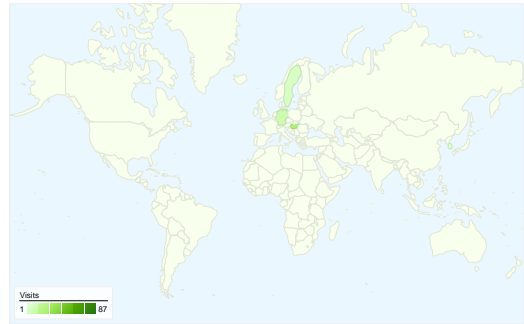

Visitors
73

Map Overlay world

Traffic Sources Overview

- **Search Engines**
99.00 (74.44%)
- **Direct Traffic**
19.00 (14.29%)
- **Referring Sites**
15.00 (11.28%)

Content Overview

Pages	Pageviews	% Pageviews
/indexhu.html	177	59.00%
/	70	23.33%
/indexsr.html	26	8.67%
/indexde.html	14	4.67%
/index.html	7	2.33%

73 people visited this site

133 Visits

73 Absolute Unique Visitors

300 Pageviews

2.26 Average Pageviews

00:01:32 Time on Site

40.60% Bounce Rate

39.85% New Visits

All traffic sources sent a total of 133 visits

-  **14.29% Direct Traffic**
-  **11.28% Referring Sites**
-  **74.44% Search Engines**

- **Search Engines**
99.00 (74.44%)
- **Direct Traffic**
19.00 (14.29%)
- **Referring Sites**
15.00 (11.28%)

133 visits came from 8 countries/territories

Site Usage

Visits	Pages/Visit	Avg. Time on Site	% New Visits	Bounce Rate	
133 % of Site Total: 100.00%	2.26 Site Avg: 2.26 (0.00%)	00:01:32 Site Avg: 00:01:32 (0.00%)	39.85% Site Avg: 39.85% (0.00%)	40.60% Site Avg: 40.60% (0.00%)	
Country/Territory	Visits	Pages/Visit	Avg. Time on Site	% New Visits	Bounce Rate
Serbia	87	2.05	00:01:18	25.29%	40.23%
Hungary	26	3.00	00:02:39	61.54%	23.08%
Germany	10	2.20	00:01:00	50.00%	60.00%
Sweden	5	1.40	00:00:03	100.00%	80.00%
South Korea	2	1.00	00:00:00	100.00%	100.00%
Norway	1	1.00	00:00:00	100.00%	100.00%
France	1	10.00	00:09:38	100.00%	0.00%
Philippines	1	2.00	00:02:35	100.00%	0.00%