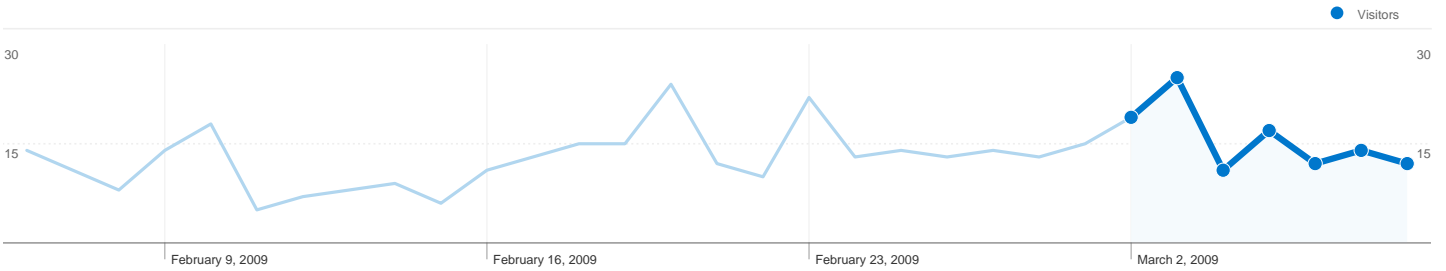

Site Usage

133 Visits

40.60% Bounce Rate

300 Pageviews

00:01:32 Avg. Time on Site

2.26 Pages/Visit

39.85% % New Visits

Visitors Overview

73 people visited this site

133 Visits

73 Absolute Unique Visitors

300 Pageviews

2.26 Average Pageviews

00:01:32 Time on Site

40.60% Bounce Rate

39.85% New Visits

All traffic sources sent a total of 133 visits

-  **14.29% Direct Traffic**
-  **11.28% Referring Sites**
-  **74.44% Search Engines**

- **Search Engines**
99.00 (74.44%)
- **Direct Traffic**
19.00 (14.29%)
- **Referring Sites**
15.00 (11.28%)

133 visits came from 8 countries/territories

Site Usage

Visits	Pages/Visit	Avg. Time on Site	% New Visits	Bounce Rate	
133 % of Site Total: 100.00%	2.26 Site Avg: 2.26 (0.00%)	00:01:32 Site Avg: 00:01:32 (0.00%)	39.85% Site Avg: 39.85% (0.00%)	40.60% Site Avg: 40.60% (0.00%)	
Country/Territory	Visits	Pages/Visit	Avg. Time on Site	% New Visits	Bounce Rate
Serbia	87	2.05	00:01:18	25.29%	40.23%
Hungary	26	3.00	00:02:39	61.54%	23.08%
Germany	10	2.20	00:01:00	50.00%	60.00%
Sweden	5	1.40	00:00:03	100.00%	80.00%
South Korea	2	1.00	00:00:00	100.00%	100.00%
Norway	1	1.00	00:00:00	100.00%	100.00%
France	1	10.00	00:09:38	100.00%	0.00%
Philippines	1	2.00	00:02:35	100.00%	0.00%