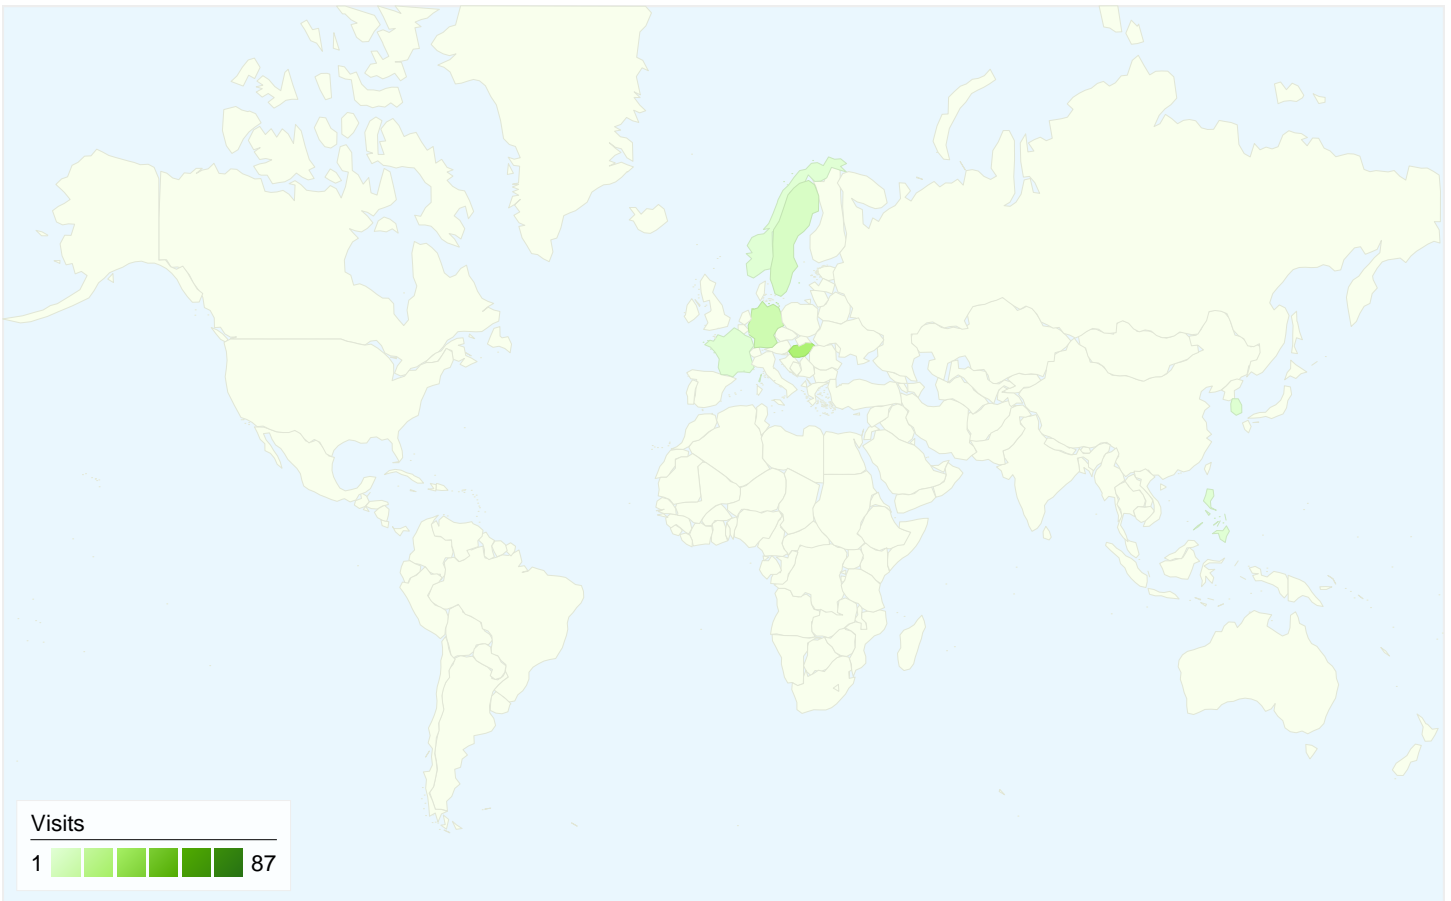

All traffic sources sent a total of 133 visits

-  **14.29% Direct Traffic**
-  **11.28% Referring Sites**
-  **74.44% Search Engines**

- **Search Engines**
99.00 (74.44%)
- **Direct Traffic**
19.00 (14.29%)
- **Referring Sites**
15.00 (11.28%)

133 visits came from 8 countries/territories

Site Usage

Visits	Pages/Visit	Avg. Time on Site	% New Visits	Bounce Rate	
133 % of Site Total: 100.00%	2.26 Site Avg: 2.26 (0.00%)	00:01:32 Site Avg: 00:01:32 (0.00%)	39.85% Site Avg: 39.85% (0.00%)	40.60% Site Avg: 40.60% (0.00%)	
Country/Territory	Visits	Pages/Visit	Avg. Time on Site	% New Visits	Bounce Rate
Serbia	87	2.05	00:01:18	25.29%	40.23%
Hungary	26	3.00	00:02:39	61.54%	23.08%
Germany	10	2.20	00:01:00	50.00%	60.00%
Sweden	5	1.40	00:00:03	100.00%	80.00%
South Korea	2	1.00	00:00:00	100.00%	100.00%
Norway	1	1.00	00:00:00	100.00%	100.00%
France	1	10.00	00:09:38	100.00%	0.00%
Philippines	1	2.00	00:02:35	100.00%	0.00%