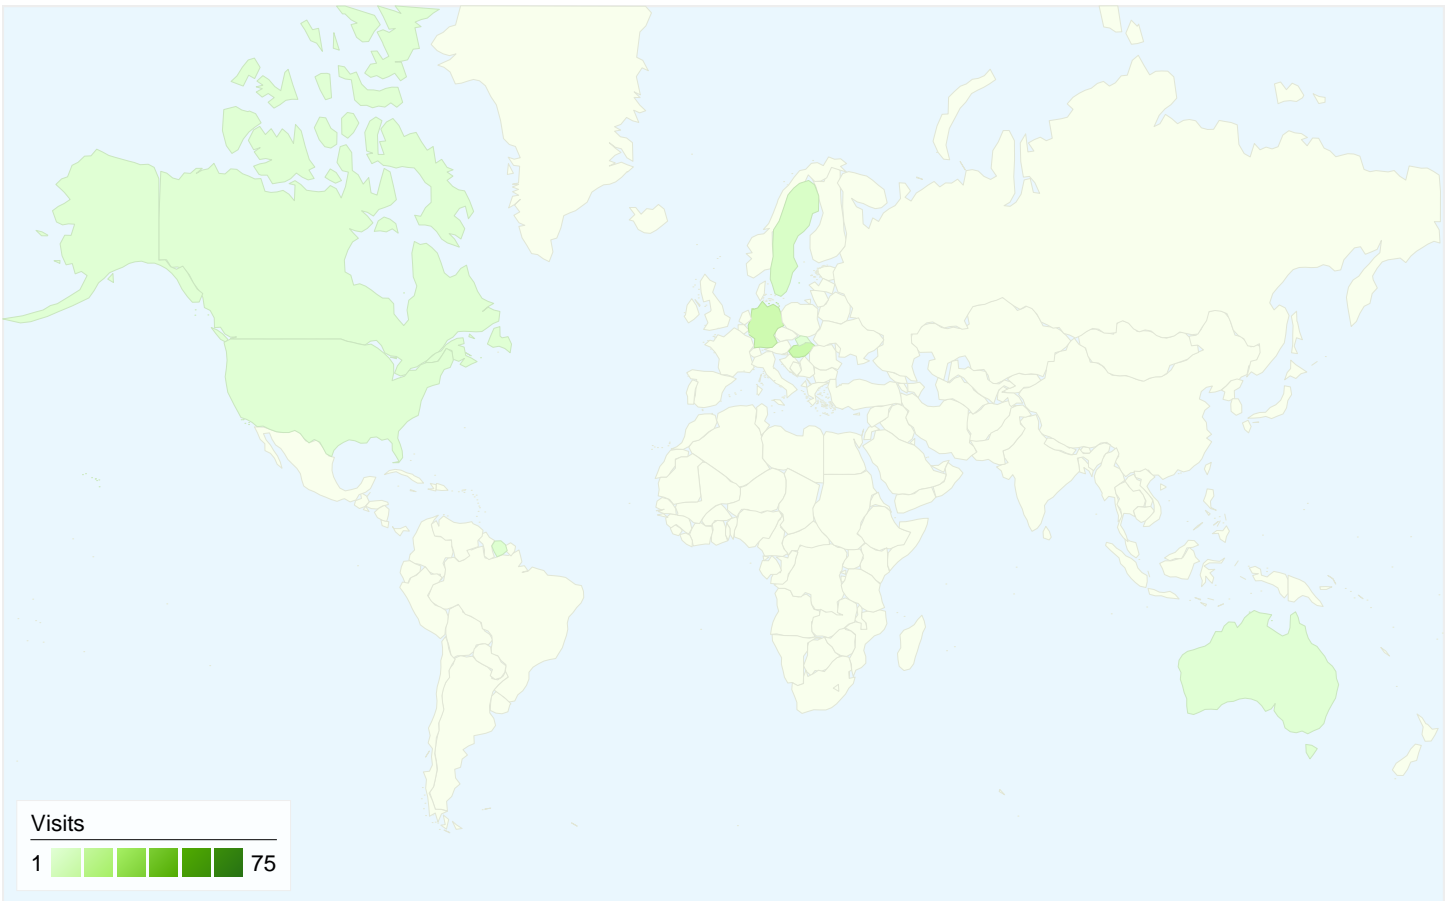

All traffic sources sent a total of 104 visits

-  11.54% Direct Traffic
-  13.46% Referring Sites
-  75.00% Search Engines

- Search Engines
78.00 (75.00%)
- Referring Sites
14.00 (13.46%)
- Direct Traffic
12.00 (11.54%)

104 visits came from 9 countries/territories

Site Usage

Visits	Pages/Visit	Avg. Time on Site	% New Visits	Bounce Rate	
104 % of Site Total: 100.00%	2.36 Site Avg: 2.36 (0.00%)	00:02:06 Site Avg: 00:02:06 (0.00%)	39.42% Site Avg: 39.42% (0.00%)	41.35% Site Avg: 41.35% (0.00%)	
Country/Territory	Visits	Pages/Visit	Avg. Time on Site	% New Visits	Bounce Rate
Serbia	75	2.11	00:02:03	32.00%	41.33%
Hungary	10	3.70	00:02:35	30.00%	0.00%
Germany	9	2.00	00:00:12	55.56%	77.78%
Sweden	4	1.75	00:00:02	100.00%	75.00%
Suriname	2	5.50	00:11:35	50.00%	50.00%
Australia	1	2.00	00:04:11	100.00%	0.00%
Slovakia	1	3.00	00:00:32	100.00%	0.00%
Canada	1	8.00	00:07:46	100.00%	0.00%
United States	1	1.00	00:00:00	100.00%	100.00%