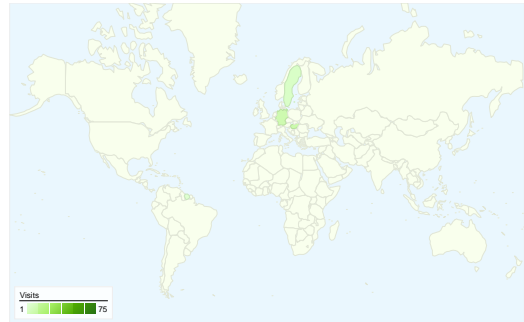

Site Usage

 **104 Visits**

 **41.35% Bounce Rate**

 **245 Pageviews**

 **00:02:06 Avg. Time on Site**

 **2.36 Pages/Visit**

 **39.42% % New Visits**

Visitors Overview

Visitors
67

Map Overlay world

Traffic Sources Overview

- **Search Engines**
78.00 (75.00%)
- **Referring Sites**
14.00 (13.46%)
- **Direct Traffic**
12.00 (11.54%)

Content Overview

Pages	Pageviews	% Pageviews
/indexhu.html	135	55.10%
/	65	26.53%
/indexsr.html	30	12.24%
/indexde.html	7	2.86%
/index.html	3	1.22%

All traffic sources sent a total of 104 visits

-  11.54% Direct Traffic
-  13.46% Referring Sites
-  75.00% Search Engines

- Search Engines
78.00 (75.00%)
- Referring Sites
14.00 (13.46%)
- Direct Traffic
12.00 (11.54%)

104 visits came from 9 countries/territories

Site Usage

Visits	Pages/Visit	Avg. Time on Site	% New Visits	Bounce Rate	
104 % of Site Total: 100.00%	2.36 Site Avg: 2.36 (0.00%)	00:02:06 Site Avg: 00:02:06 (0.00%)	39.42% Site Avg: 39.42% (0.00%)	41.35% Site Avg: 41.35% (0.00%)	
Country/Territory	Visits	Pages/Visit	Avg. Time on Site	% New Visits	Bounce Rate
Serbia	75	2.11	00:02:03	32.00%	41.33%
Hungary	10	3.70	00:02:35	30.00%	0.00%
Germany	9	2.00	00:00:12	55.56%	77.78%
Sweden	4	1.75	00:00:02	100.00%	75.00%
Suriname	2	5.50	00:11:35	50.00%	50.00%
Australia	1	2.00	00:04:11	100.00%	0.00%
Slovakia	1	3.00	00:00:32	100.00%	0.00%
Canada	1	8.00	00:07:46	100.00%	0.00%
United States	1	1.00	00:00:00	100.00%	100.00%