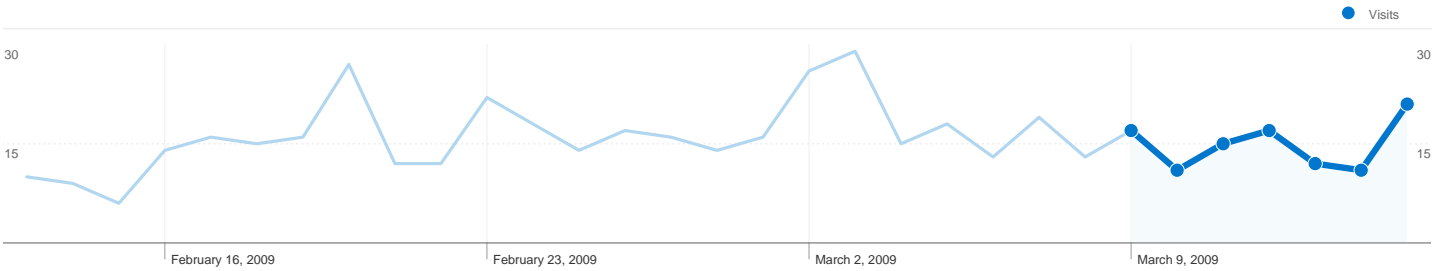

All traffic sources sent a total of 104 visits

- 11.54% Direct Traffic
- 13.46% Referring Sites
- 75.00% Search Engines

- Search Engines
  78.00 (75.00%)
- Referring Sites
  14.00 (13.46%)
- Direct Traffic
  12.00 (11.54%)

Top Traffic Sources

Sources	Visits	% visits
google (organic)	72	69.23%
(direct) ((none))	12	11.54%
bajsa.co.yu (referral)	8	7.69%
search (organic)	3	2.88%
vajdasag.lap.hu (referral)	2	1.92%

Keywords	Visits	% visits
bajsa	50	64.10%
bajsa net	12	15.38%
bajsa helyi közösség	5	6.41%
www.bajsa.com	3	3.85%
www.bajsa.net	2	2.56%