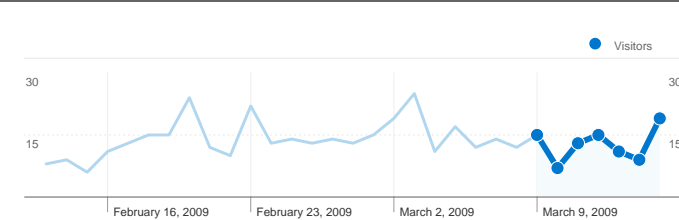

Site Usage

 **104 Visits**

 **41.35% Bounce Rate**

 **245 Pageviews**

 **00:02:06 Avg. Time on Site**

 **2.36 Pages/Visit**

 **39.42% % New Visits**

Visitors Overview

67 people visited this site

104 Visits

67 Absolute Unique Visitors

245 Pageviews

2.36 Average Pageviews

00:02:06 Time on Site

41.35% Bounce Rate

39.42% New Visits

104 visits came from 9 countries/territories

Site Usage

Visits	Pages/Visit	Avg. Time on Site	% New Visits	Bounce Rate	
104 % of Site Total: 100.00%	2.36 Site Avg: 2.36 (0.00%)	00:02:06 Site Avg: 00:02:06 (0.00%)	39.42% Site Avg: 39.42% (0.00%)	41.35% Site Avg: 41.35% (0.00%)	
Country/Territory	Visits	Pages/Visit	Avg. Time on Site	% New Visits	Bounce Rate
Serbia	75	2.11	00:02:03	32.00%	41.33%
Hungary	10	3.70	00:02:35	30.00%	0.00%
Germany	9	2.00	00:00:12	55.56%	77.78%
Sweden	4	1.75	00:00:02	100.00%	75.00%
Suriname	2	5.50	00:11:35	50.00%	50.00%
Australia	1	2.00	00:04:11	100.00%	0.00%
Slovakia	1	3.00	00:00:32	100.00%	0.00%
Canada	1	8.00	00:07:46	100.00%	0.00%
United States	1	1.00	00:00:00	100.00%	100.00%

Pages on this site were viewed a total of 245 times

245 Pageviews

153 Unique Views

41.35% Bounce Rate

Top Content

Pages	Pageviews	% Pageviews
/indexhu.html	135	55.10%
/	65	26.53%
/indexsr.html	30	12.24%
/indexde.html	7	2.86%
/index.html	3	1.22%