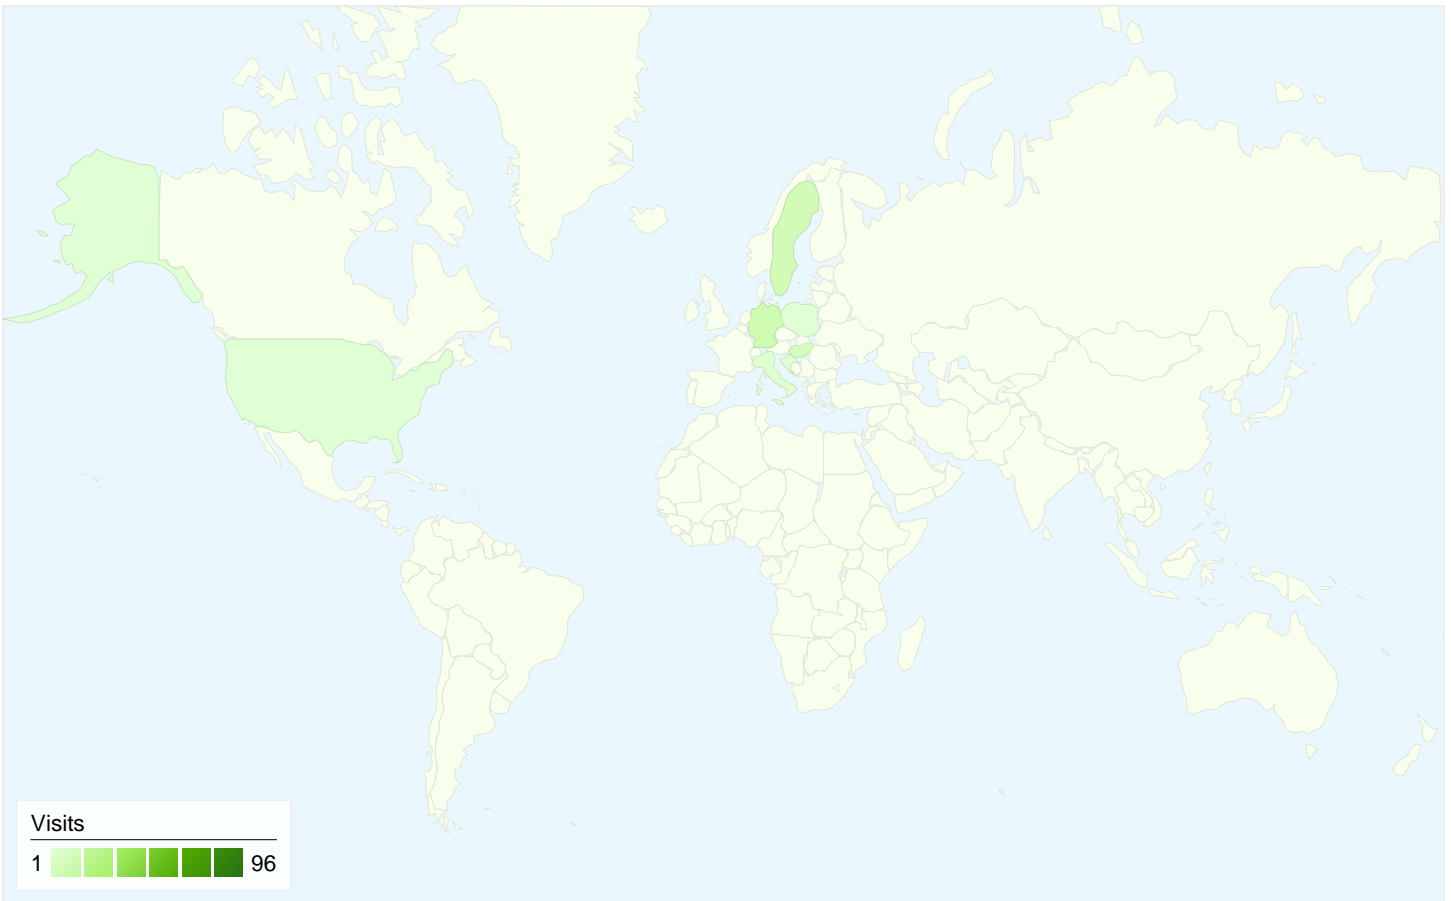

All traffic sources sent a total of 128 visits

-  13.28% Direct Traffic
-  10.94% Referring Sites
-  75.78% Search Engines

- Search Engines  
97.00 (75.78%)
- Direct Traffic  
17.00 (13.28%)
- Referring Sites  
14.00 (10.94%)

## 128 visits came from 8 countries/territories

Site Usage

Visits	Pages/Visit	Avg. Time on Site	% New Visits	Bounce Rate	
<b>128</b> % of Site Total: 100.00%	<b>1.97</b> Site Avg: 1.97 (0.00%)	<b>00:01:36</b> Site Avg: 00:01:36 (0.00%)	<b>40.62%</b> Site Avg: 40.62% (0.00%)	<b>50.00%</b> Site Avg: 50.00% (0.00%)	
Country/Territory	Visits	Pages/Visit	Avg. Time on Site	% New Visits	Bounce Rate
Serbia	96	2.07	00:01:47	37.50%	45.83%
Germany	11	1.55	00:01:14	9.09%	81.82%
Sweden	9	1.44	00:00:14	88.89%	66.67%
Hungary	7	2.29	00:02:28	42.86%	28.57%
Italy	2	1.00	00:00:00	50.00%	100.00%
United States	1	1.00	00:00:00	100.00%	100.00%
Croatia	1	2.00	00:00:14	100.00%	0.00%
Poland	1	2.00	00:00:22	100.00%	0.00%