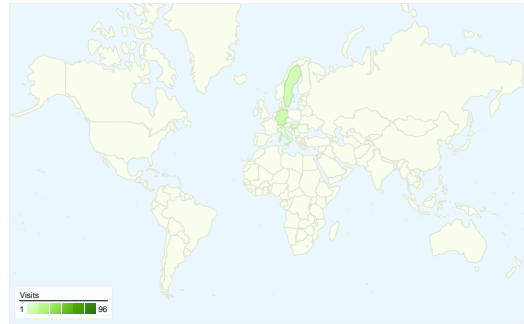

**Site Usage**

**128 Visits**

**50.00% Bounce Rate**

**252 Pageviews**

**00:01:36 Avg. Time on Site**

**1.97 Pages/Visit**

**40.62% % New Visits**

**Visitors Overview**

**Visitors**  
**76**

**Map Overlay world**

**Traffic Sources Overview**

- **Search Engines**  
97.00 (75.78%)
- **Direct Traffic**  
17.00 (13.28%)
- **Referring Sites**  
14.00 (10.94%)

**Content Overview**

All traffic sources sent a total of 128 visits

-  13.28% Direct Traffic
-  10.94% Referring Sites
-  75.78% Search Engines

- Search Engines  
97.00 (75.78%)
- Direct Traffic  
17.00 (13.28%)
- Referring Sites  
14.00 (10.94%)

## 128 visits came from 8 countries/territories

Site Usage

Visits	Pages/Visit	Avg. Time on Site	% New Visits	Bounce Rate	
<b>128</b> % of Site Total: 100.00%	<b>1.97</b> Site Avg: 1.97 (0.00%)	<b>00:01:36</b> Site Avg: 00:01:36 (0.00%)	<b>40.62%</b> Site Avg: 40.62% (0.00%)	<b>50.00%</b> Site Avg: 50.00% (0.00%)	
Country/Territory	Visits	Pages/Visit	Avg. Time on Site	% New Visits	Bounce Rate
Serbia	96	2.07	00:01:47	37.50%	45.83%
Germany	11	1.55	00:01:14	9.09%	81.82%
Sweden	9	1.44	00:00:14	88.89%	66.67%
Hungary	7	2.29	00:02:28	42.86%	28.57%
Italy	2	1.00	00:00:00	50.00%	100.00%
United States	1	1.00	00:00:00	100.00%	100.00%
Croatia	1	2.00	00:00:14	100.00%	0.00%
Poland	1	2.00	00:00:22	100.00%	0.00%