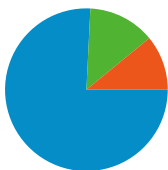

Traffic Sources Overview

- **Search Engines**
  97.00 (75.78%)
- **Direct Traffic**
  17.00 (13.28%)
- **Referring Sites**
  14.00 (10.94%)

Content Overview

Pages	Pageviews	% Pageviews
/indexhu.html	139	55.16%
/	68	26.98%
/indexsr.html	31	12.30%
/translate_c?hl=en&sl=hu&tl=en	3	1.19%
/index.html	3	1.19%