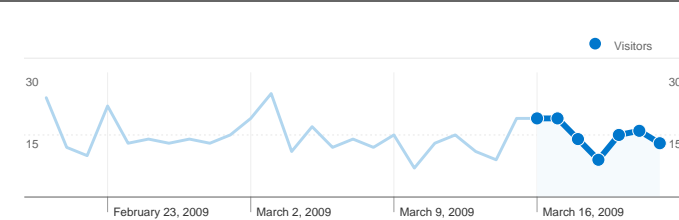

**Site Usage**

**128 Visits**

**50.00% Bounce Rate**

**252 Pageviews**

**00:01:36 Avg. Time on Site**

**1.97 Pages/Visit**

**40.62% % New Visits**

**Visitors Overview**

## 76 people visited this site

128 Visits

76 Absolute Unique Visitors

252 Pageviews

1.97 Average Pageviews

00:01:36 Time on Site

50.00% Bounce Rate

40.62% New Visits

## 128 visits came from 8 countries/territories

Site Usage

Visits	Pages/Visit	Avg. Time on Site	% New Visits	Bounce Rate	
<b>128</b> % of Site Total: 100.00%	<b>1.97</b> Site Avg: 1.97 (0.00%)	<b>00:01:36</b> Site Avg: 00:01:36 (0.00%)	<b>40.62%</b> Site Avg: 40.62% (0.00%)	<b>50.00%</b> Site Avg: 50.00% (0.00%)	
Country/Territory	Visits	Pages/Visit	Avg. Time on Site	% New Visits	Bounce Rate
Serbia	96	2.07	00:01:47	37.50%	45.83%
Germany	11	1.55	00:01:14	9.09%	81.82%
Sweden	9	1.44	00:00:14	88.89%	66.67%
Hungary	7	2.29	00:02:28	42.86%	28.57%
Italy	2	1.00	00:00:00	50.00%	100.00%
United States	1	1.00	00:00:00	100.00%	100.00%
Croatia	1	2.00	00:00:14	100.00%	0.00%
Poland	1	2.00	00:00:22	100.00%	0.00%

Pages on this site were viewed a total of 252 times

 252 Pageviews

 178 Unique Views

 50.00% Bounce Rate