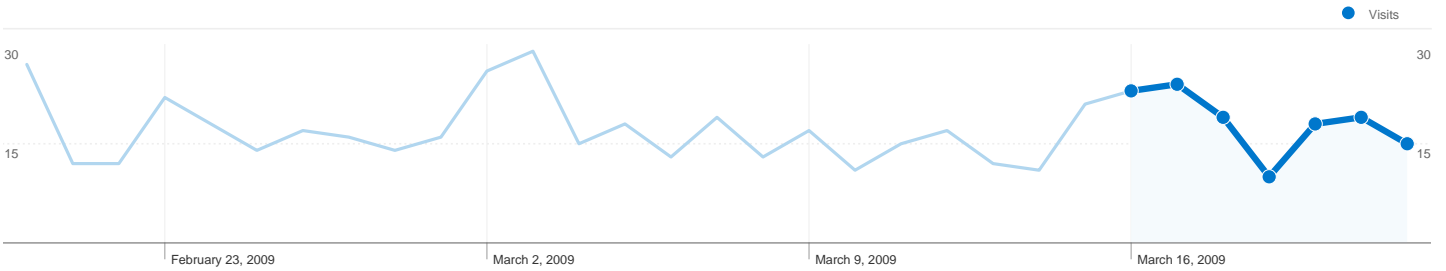

All traffic sources sent a total of 128 visits

- 13.28% Direct Traffic
- 10.94% Referring Sites
- 75.78% Search Engines

- Search Engines
  97.00 (75.78%)
- Direct Traffic
  17.00 (13.28%)
- Referring Sites
  14.00 (10.94%)

Top Traffic Sources

Sources	Visits	% visits
google (organic)	92	71.88%
(direct) ((none))	17	13.28%
bajsa.co.yu (referral)	7	5.47%
yahoo (organic)	3	2.34%
images.google.it (referral)	2	1.56%

Keywords	Visits	% visits
bajsa	72	74.23%
bajsa net	7	7.22%
bajša	5	5.15%
bajsa helyi közösség	3	3.09%
www.bajsa.net	3	3.09%