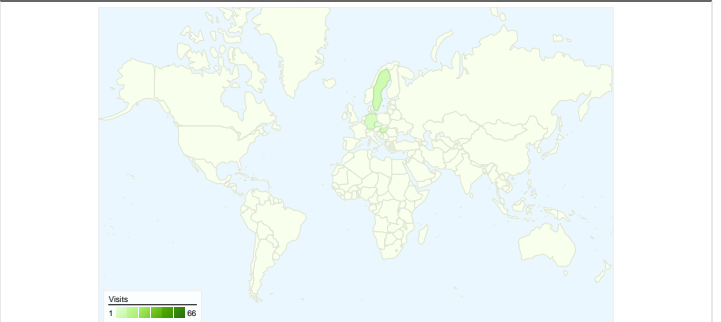

Map Overlay world