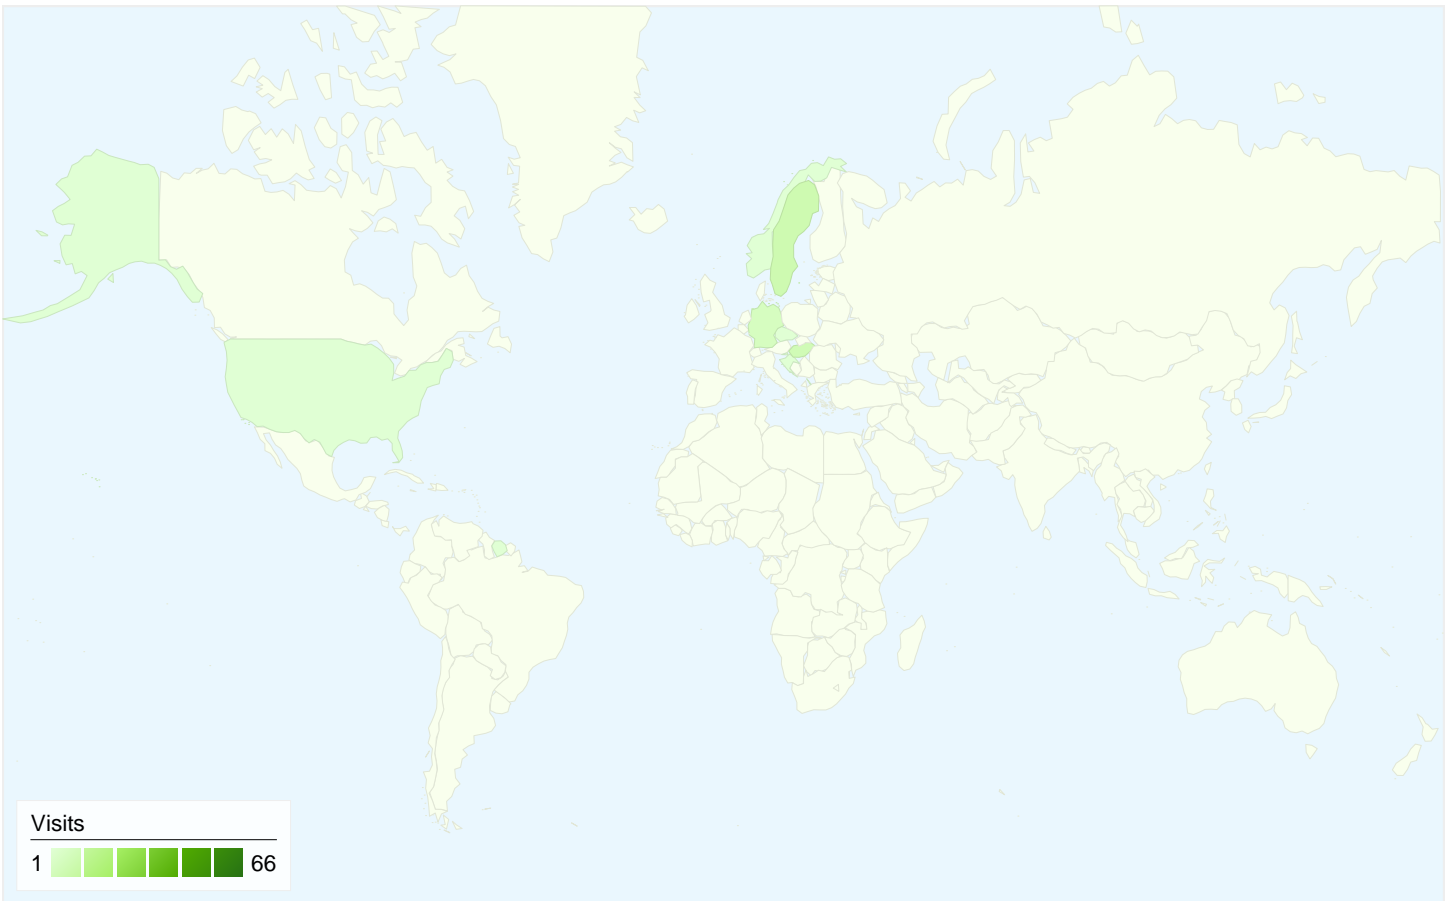

All traffic sources sent a total of 93 visits

 15.05% Direct Traffic

 5.38% Referring Sites

 79.57% Search Engines

- Search Engines
74.00 (79.57%)
- Direct Traffic
14.00 (15.05%)
- Referring Sites
5.00 (5.38%)

93 visits came from 11 countries/territories

Site Usage

Country/Territory	Visits	Pages/Visit	Avg. Time on Site	% New Visits	Bounce Rate
Visits 93 % of Site Total: 100.00%	Pages/Visit 2.30 Site Avg: 2.30 (0.00%)	Avg. Time on Site 00:01:22 Site Avg: 00:01:22 (0.00%)	% New Visits 39.78% Site Avg: 39.78% (0.00%)	Bounce Rate 44.09% Site Avg: 44.09% (0.00%)	
Serbia	66	2.09	00:01:02	25.76%	40.91%
Sweden	8	1.25	00:00:04	100.00%	75.00%
Hungary	7	3.57	00:03:26	57.14%	0.00%
Germany	5	6.40	00:06:45	20.00%	60.00%
Czech Republic	1	1.00	00:00:00	100.00%	100.00%
United States	1	1.00	00:00:00	100.00%	100.00%
Croatia	1	2.00	00:00:06	100.00%	0.00%
Slovenia	1	1.00	00:00:00	100.00%	100.00%
Norway	1	1.00	00:00:00	100.00%	100.00%
Macedonia	1	1.00	00:00:00	100.00%	100.00%