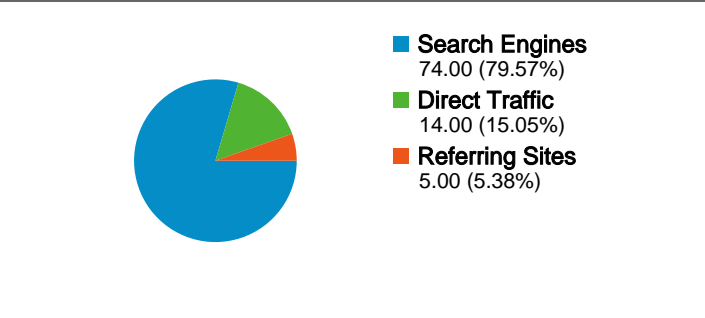

Traffic Sources Overview

Content Overview

Pages	Pageviews	% Pageviews
/indexhu.html	112	52.34%
/	67	31.31%
/indexsr.html	26	12.15%
/indexde.html	7	3.27%
/translate_c?hl=en&sl=hu&tl=en	1	0.47%