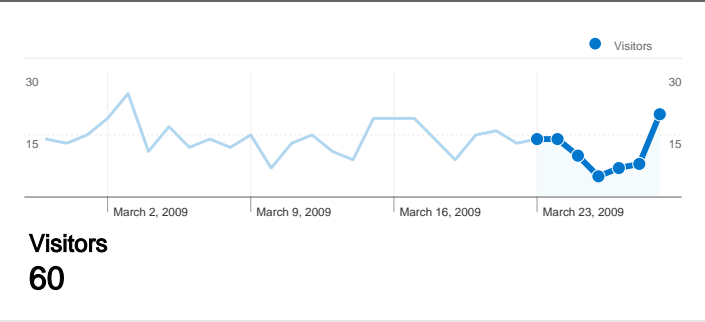

Site Usage

93 Visits

44.09% Bounce Rate

214 Pageviews

00:01:22 Avg. Time on Site

2.30 Pages/Visit

39.78% % New Visits

Visitors Overview

60 people visited this site

93 Visits

60 Absolute Unique Visitors

214 Pageviews

2.30 Average Pageviews

00:01:22 Time on Site

44.09% Bounce Rate

39.78% New Visits

All traffic sources sent a total of 93 visits

 15.05% Direct Traffic

 5.38% Referring Sites

 79.57% Search Engines

- Search Engines
74.00 (79.57%)
- Direct Traffic
14.00 (15.05%)
- Referring Sites
5.00 (5.38%)

93 visits came from 11 countries/territories

Site Usage

Country/Territory	Visits	Pages/Visit	Avg. Time on Site	% New Visits	Bounce Rate
Visits 93 % of Site Total: 100.00%	Pages/Visit 2.30 Site Avg: 2.30 (0.00%)	Avg. Time on Site 00:01:22 Site Avg: 00:01:22 (0.00%)	% New Visits 39.78% Site Avg: 39.78% (0.00%)	Bounce Rate 44.09% Site Avg: 44.09% (0.00%)	
Serbia	66	2.09	00:01:02	25.76%	40.91%
Sweden	8	1.25	00:00:04	100.00%	75.00%
Hungary	7	3.57	00:03:26	57.14%	0.00%
Germany	5	6.40	00:06:45	20.00%	60.00%
Czech Republic	1	1.00	00:00:00	100.00%	100.00%
United States	1	1.00	00:00:00	100.00%	100.00%
Croatia	1	2.00	00:00:06	100.00%	0.00%
Slovenia	1	1.00	00:00:00	100.00%	100.00%
Norway	1	1.00	00:00:00	100.00%	100.00%
Macedonia	1	1.00	00:00:00	100.00%	100.00%