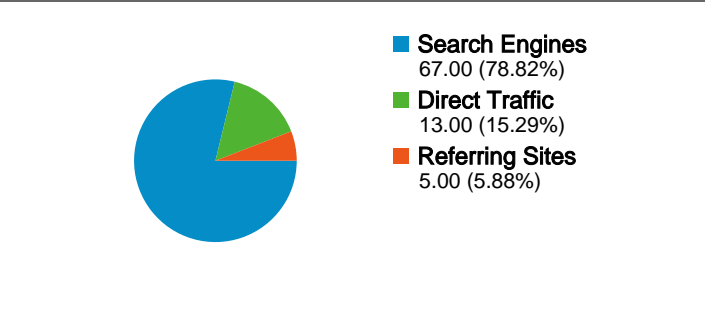

Traffic Sources Overview

Content Overview

Pages	Pageviews	% Pageviews
/indexhu.html	113	49.56%
/	64	28.07%
/indexsr.html	31	13.60%
/indexde.html	10	4.39%
/index.html	5	2.19%