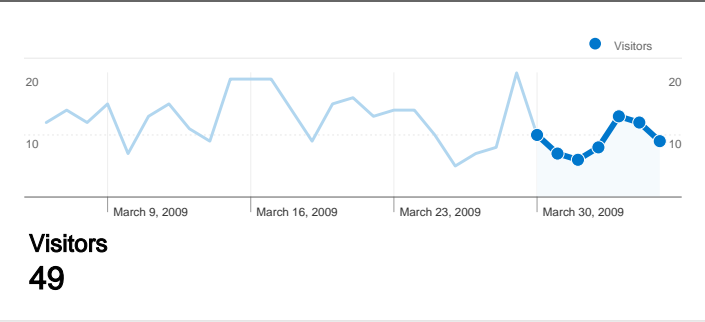

Site Usage

85 Visits

37.65% Bounce Rate

228 Pageviews

00:02:02 Avg. Time on Site

2.68 Pages/Visit

35.29% % New Visits

Visitors Overview

85 Visits

49 Absolute Unique Visitors

228 Pageviews

2.68 Average Pageviews

00:02:02 Time on Site

37.65% Bounce Rate

35.29% New Visits

Technical Profile

85 visits came from 7 countries/territories

Site Usage

Country/Territory	Visits	Pages/Visit	Avg. Time on Site	% New Visits	Bounce Rate
Visits 85 % of Site Total: 100.00%	Pages/Visit 2.68 Site Avg: 2.68 (0.00%)	Avg. Time on Site 00:02:02 Site Avg: 00:02:02 (0.00%)	% New Visits 35.29% Site Avg: 35.29% (0.00%)	Bounce Rate 37.65% Site Avg: 37.65% (0.00%)	
Serbia	67	2.78	00:02:17	23.88%	32.84%
Germany	6	2.67	00:00:56	33.33%	33.33%
Hungary	5	3.20	00:01:39	100.00%	40.00%
Sweden	4	1.00	00:00:00	100.00%	100.00%
United States	1	1.00	00:00:00	100.00%	100.00%
Canada	1	4.00	00:05:57	100.00%	0.00%
Bosnia and Herzegovina	1	1.00	00:00:00	100.00%	100.00%

Pages on this site were viewed a total of 228 times

 **228 Pageviews**

 **142 Unique Views**

 **37.65% Bounce Rate**

Top Content

Pages	Pageviews	% Pageviews
/indexhu.html	113	49.56%
/	64	28.07%
/indexsr.html	31	13.60%
/indexde.html	10	4.39%
/index.html	5	2.19%