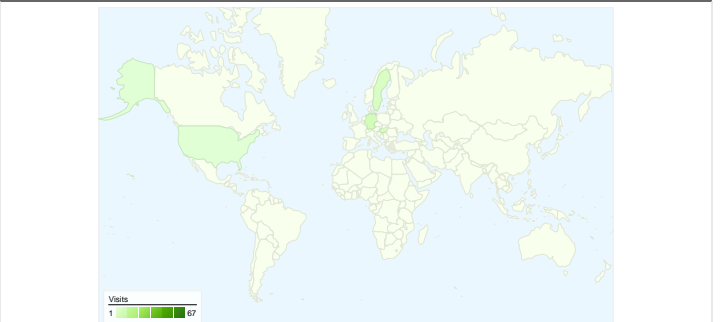

Site Usage

85 Visits

37.65% Bounce Rate

228 Pageviews

00:02:02 Avg. Time on Site

2.68 Pages/Visit

35.29% % New Visits

Visitors Overview

Map Overlay world

Traffic Sources Overview

Content Overview

Pages	Pageviews	% Pageviews
/indexhu.html	113	49.56%
/	64	28.07%
/indexsr.html	31	13.60%
/indexde.html	10	4.39%
/index.html	5	2.19%

49 people visited this site

All traffic sources sent a total of 85 visits

 15.29% Direct Traffic

 5.88% Referring Sites

 78.82% Search Engines

- Search Engines
67.00 (78.82%)
- Direct Traffic
13.00 (15.29%)
- Referring Sites
5.00 (5.88%)

85 visits came from 7 countries/territories

Site Usage

Country/Territory	Visits	Pages/Visit	Avg. Time on Site	% New Visits	Bounce Rate
Visits 85 % of Site Total: 100.00%	Pages/Visit 2.68 Site Avg: 2.68 (0.00%)	Avg. Time on Site 00:02:02 Site Avg: 00:02:02 (0.00%)	% New Visits 35.29% Site Avg: 35.29% (0.00%)	Bounce Rate 37.65% Site Avg: 37.65% (0.00%)	
Serbia	67	2.78	00:02:17	23.88%	32.84%
Germany	6	2.67	00:00:56	33.33%	33.33%
Hungary	5	3.20	00:01:39	100.00%	40.00%
Sweden	4	1.00	00:00:00	100.00%	100.00%
United States	1	1.00	00:00:00	100.00%	100.00%
Canada	1	4.00	00:05:57	100.00%	0.00%
Bosnia and Herzegovina	1	1.00	00:00:00	100.00%	100.00%