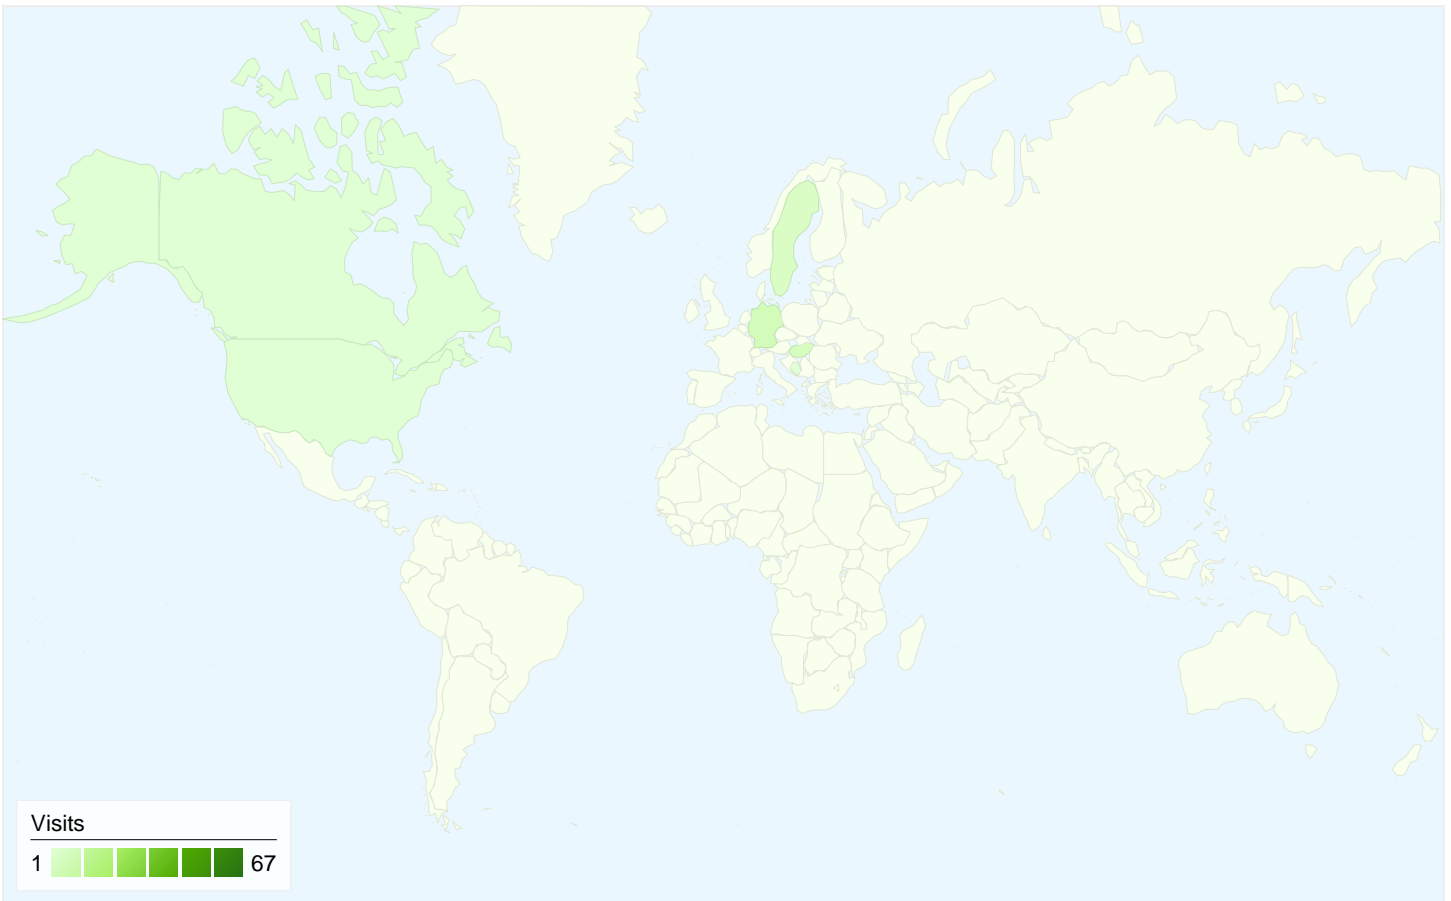

All traffic sources sent a total of 85 visits

 15.29% Direct Traffic

 5.88% Referring Sites

 78.82% Search Engines

- Search Engines
67.00 (78.82%)
- Direct Traffic
13.00 (15.29%)
- Referring Sites
5.00 (5.88%)

85 visits came from 7 countries/territories

Site Usage

Country/Territory	Visits	Pages/Visit	Avg. Time on Site	% New Visits	Bounce Rate
Visits 85 % of Site Total: 100.00%	Pages/Visit 2.68 Site Avg: 2.68 (0.00%)	Avg. Time on Site 00:02:02 Site Avg: 00:02:02 (0.00%)	% New Visits 35.29% Site Avg: 35.29% (0.00%)	Bounce Rate 37.65% Site Avg: 37.65% (0.00%)	
Serbia	67	2.78	00:02:17	23.88%	32.84%
Germany	6	2.67	00:00:56	33.33%	33.33%
Hungary	5	3.20	00:01:39	100.00%	40.00%
Sweden	4	1.00	00:00:00	100.00%	100.00%
United States	1	1.00	00:00:00	100.00%	100.00%
Canada	1	4.00	00:05:57	100.00%	0.00%
Bosnia and Herzegovina	1	1.00	00:00:00	100.00%	100.00%