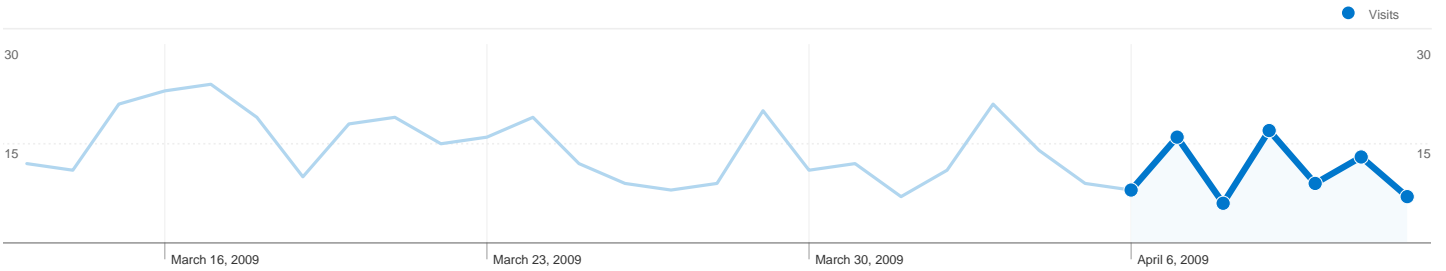

All traffic sources sent a total of 76 visits

15.79% Direct Traffic

9.21% Referring Sites

75.00% Search Engines

- Search Engines
  57.00 (75.00%)
- Direct Traffic
  12.00 (15.79%)
- Referring Sites
  7.00 (9.21%)

Top Traffic Sources

Sources	Visits	% visits	Keywords	Visits	% visits
google (organic)	51	67.11%	bajsa	35	61.40%
(direct) ((none))	12	15.79%	bajsa net	12	21.05%
search (organic)	3	3.95%	bajsa helyi közösség	5	8.77%
en.wikipedia.org (referral)	2	2.63%	bajsa.net	4	7.02%
translate.google.com (referral)	2	2.63%	www.bajsa.net	1	1.75%