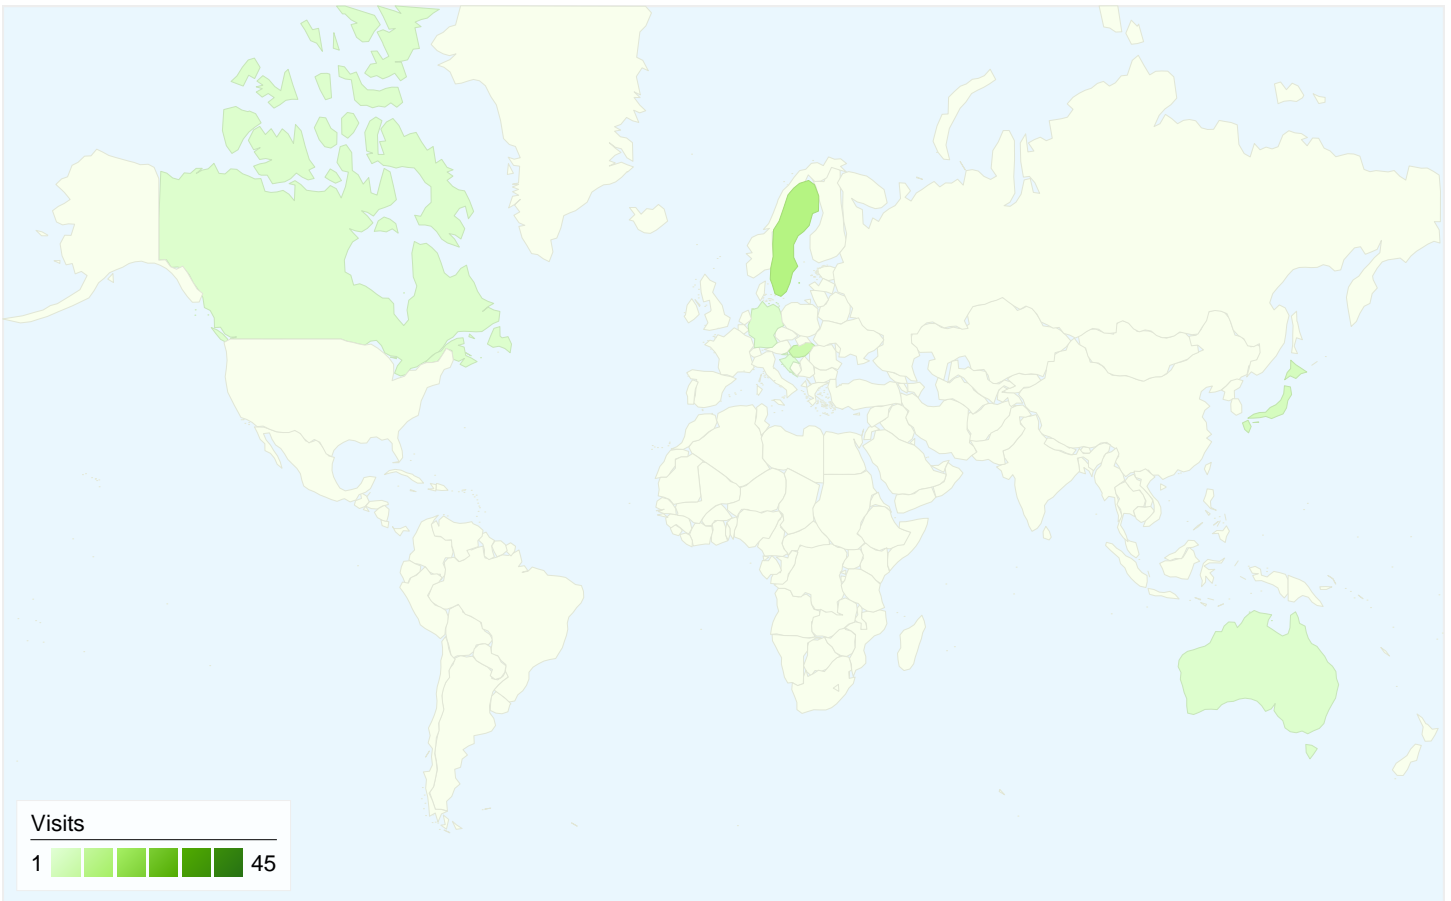

## All traffic sources sent a total of 76 visits

 15.79% Direct Traffic

 9.21% Referring Sites

 75.00% Search Engines

- Search Engines  
57.00 (75.00%)
- Direct Traffic  
12.00 (15.79%)
- Referring Sites  
7.00 (9.21%)

## 76 visits came from 9 countries/territories