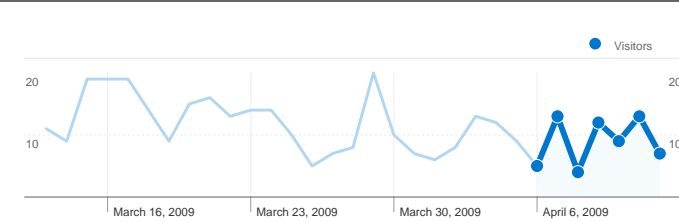

**Site Usage**

**76 Visits**

**48.68% Bounce Rate**

**152 Pageviews**

**00:01:14 Avg. Time on Site**

**2.00 Pages/Visit**

**43.42% % New Visits**

**Visitors Overview**

## 48 people visited this site

76 Visits

48 Absolute Unique Visitors

152 Pageviews

2.00 Average Pageviews

00:01:14 Time on Site

48.68% Bounce Rate

43.42% New Visits

Pages on this site were viewed a total of 152 times

 152 Pageviews

 112 Unique Views

 48.68% Bounce Rate