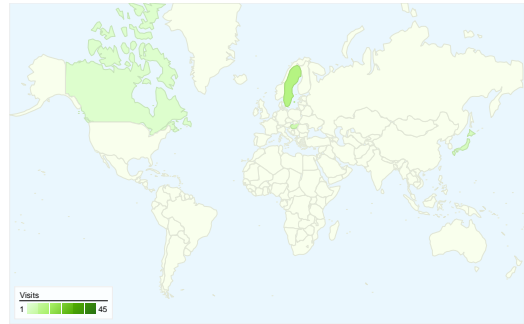

**Site Usage**

**76 Visits**

**48.68% Bounce Rate**

**152 Pageviews**

**00:01:14 Avg. Time on Site**

**2.00 Pages/Visit**

**43.42% % New Visits**

**Visitors Overview**

**Visitors**  
**48**

**Map Overlay world**

**Traffic Sources Overview**

- **Search Engines**  
57.00 (75.00%)
- **Direct Traffic**  
12.00 (15.79%)
- **Referring Sites**  
7.00 (9.21%)

**Content Overview**

## 76 visits came from 9 countries/territories