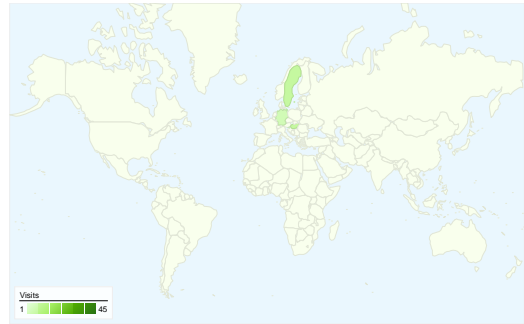

Site Usage

70 Visits

37.14% Bounce Rate

168 Pageviews

00:02:18 Avg. Time on Site

2.40 Pages/Visit

48.57% % New Visits

Visitors Overview

Visitors
47

Map Overlay world

Traffic Sources Overview

- **Search Engines**
51.00 (72.86%)
- **Direct Traffic**
12.00 (17.14%)
- **Referring Sites**
7.00 (10.00%)

Content Overview

Pages	Pageviews	% Pageviews
/indexhu.html	73	43.45%
/	49	29.17%
/indexsr.html	22	13.10%
/indexde.html	12	7.14%
/indexsl.html	3	1.79%

47 people visited this site

70 Visits

47 Absolute Unique Visitors

168 Pageviews

2.40 Average Pageviews

00:02:18 Time on Site

37.14% Bounce Rate

48.57% New Visits

70 visits came from 7 countries/territories

Site Usage

Country/Territory	Visits	Pages/Visit	Avg. Time on Site	% New Visits	Bounce Rate
Serbia	45	2.56	00:02:58	31.11%	28.89%
Hungary	8	2.12	00:02:36	87.50%	37.50%
Sweden	8	1.12	00:00:04	87.50%	87.50%
Germany	5	3.60	00:01:01	40.00%	40.00%
Slovenia	2	2.50	00:00:10	100.00%	0.00%
Slovakia	1	3.00	00:00:30	100.00%	0.00%
Italy	1	1.00	00:00:00	100.00%	100.00%