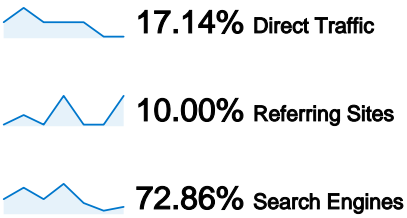

■ Search Engines	51.00 (72.86%)
■ Direct Traffic	12.00 (17.14%)
■ Referring Sites	7.00 (10.00%)

Top Traffic Sources

Sources	Visits	% visits	Keywords	Visits	% visits
google (organic)	51	72.86%	bajsa	32	62.75%
(direct) ((none))	12	17.14%	bajsa net	6	11.76%
vajdasag.lap.hu (referral)	3	4.29%	bajsa.net	5	9.80%
en.wikipedia.org (referral)	2	2.86%	bajsa helyi közösség	4	7.84%
images.google.hu (referral)	1	1.43%	www.bajsa.com	2	3.92%