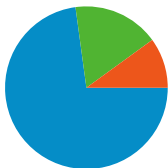

Traffic Sources Overview

- **Search Engines**
  51.00 (72.86%)
- **Direct Traffic**
  12.00 (17.14%)
- **Referring Sites**
  7.00 (10.00%)

Content Overview

Pages	Pageviews	% Pageviews
/indexhu.html	73	43.45%
/	49	29.17%
/indexsr.html	22	13.10%
/indexde.html	12	7.14%
/indexsl.html	3	1.79%