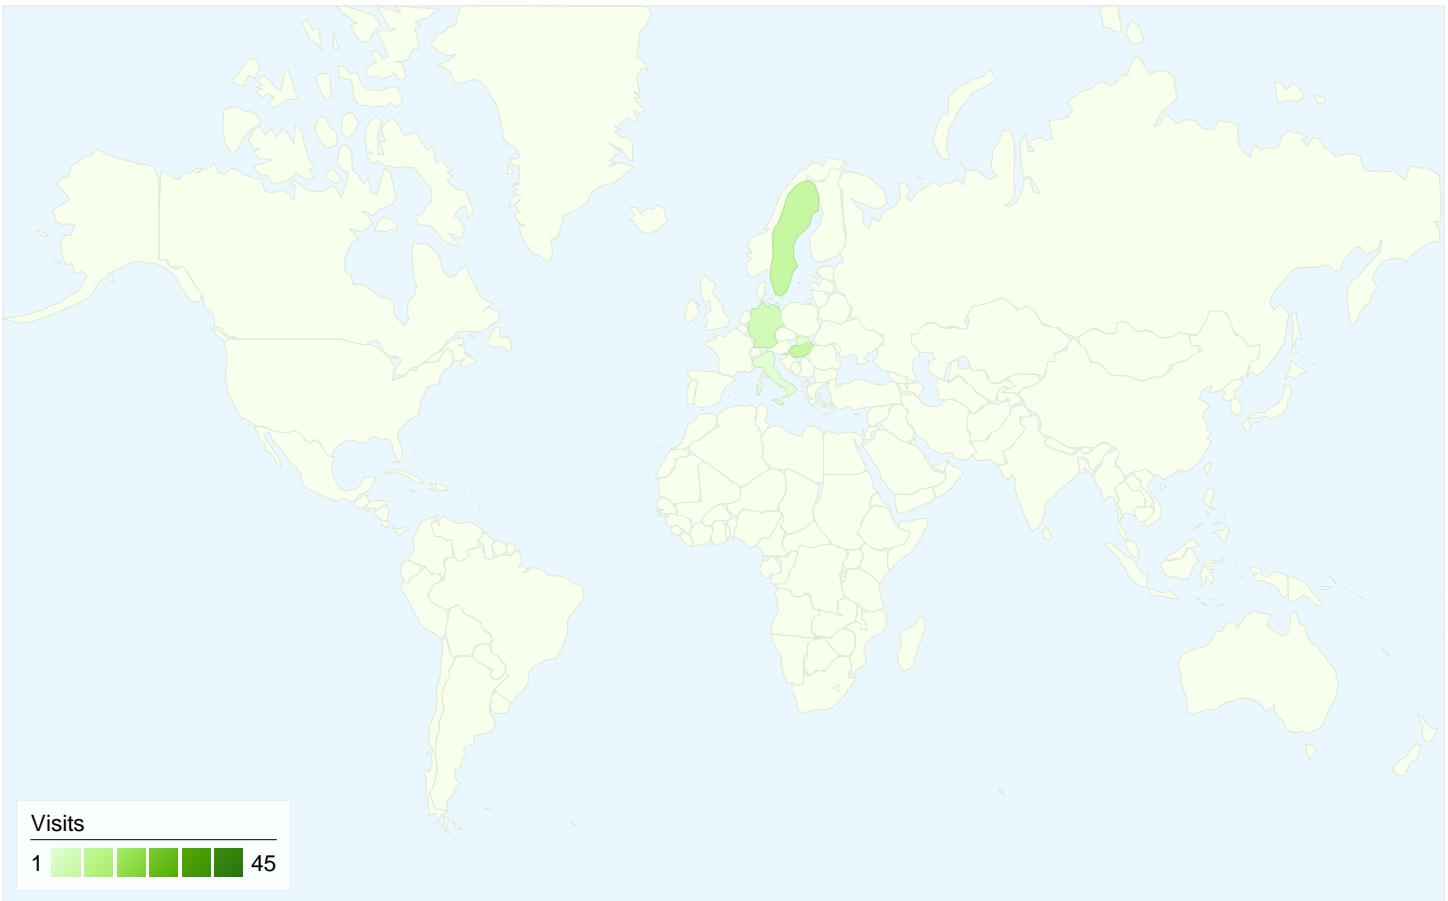

Visitors
47

Map Overlay world

Traffic Sources Overview

- **Search Engines**
51.00 (72.86%)
- **Direct Traffic**
12.00 (17.14%)
- **Referring Sites**
7.00 (10.00%)

Content Overview

Pages	Pageviews	% Pageviews
/indexhu.html	73	43.45%
/	49	29.17%
/indexsr.html	22	13.10%
/indexde.html	12	7.14%
/indexsl.html	3	1.79%

47 people visited this site

70 Visits

47 Absolute Unique Visitors

168 Pageviews

2.40 Average Pageviews

00:02:18 Time on Site

37.14% Bounce Rate

48.57% New Visits

70 visits came from 7 countries/territories

Site Usage

Country/Territory	Visits	Pages/Visit	Avg. Time on Site	% New Visits	Bounce Rate
Serbia	45	2.56	00:02:58	31.11%	28.89%
Hungary	8	2.12	00:02:36	87.50%	37.50%
Sweden	8	1.12	00:00:04	87.50%	87.50%
Germany	5	3.60	00:01:01	40.00%	40.00%
Slovenia	2	2.50	00:00:10	100.00%	0.00%
Slovakia	1	3.00	00:00:30	100.00%	0.00%
Italy	1	1.00	00:00:00	100.00%	100.00%