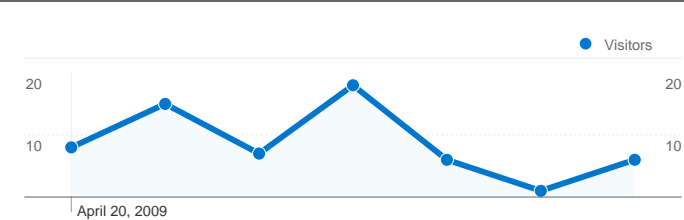

Site Usage

70 Visits

37.14% Bounce Rate

168 Pageviews

00:02:18 Avg. Time on Site

2.40 Pages/Visit

48.57% % New Visits

Visitors Overview

47 people visited this site

70 Visits

47 Absolute Unique Visitors

168 Pageviews

2.40 Average Pageviews

00:02:18 Time on Site

37.14% Bounce Rate

48.57% New Visits

70 visits came from 7 countries/territories

Site Usage

Country/Territory	Visits	Pages/Visit	Avg. Time on Site	% New Visits	Bounce Rate
Serbia	45	2.56	00:02:58	31.11%	28.89%
Hungary	8	2.12	00:02:36	87.50%	37.50%
Sweden	8	1.12	00:00:04	87.50%	87.50%
Germany	5	3.60	00:01:01	40.00%	40.00%
Slovenia	2	2.50	00:00:10	100.00%	0.00%
Slovakia	1	3.00	00:00:30	100.00%	0.00%
Italy	1	1.00	00:00:00	100.00%	100.00%

Pages on this site were viewed a total of 168 times

168 Pageviews

107 Unique Views

37.14% Bounce Rate

Top Content

Pages	Pageviews	% Pageviews
/indexhu.html	73	43.45%
/	49	29.17%
/indexsr.html	22	13.10%
/indexde.html	12	7.14%
/indexsl.html	3	1.79%