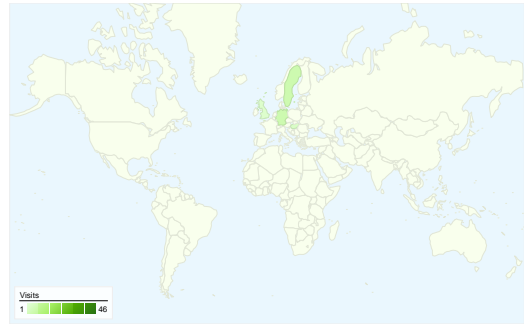

Visitors
54

Map Overlay world

Traffic Sources Overview

- **Search Engines**
53.00 (75.71%)
- **Direct Traffic**
11.00 (15.71%)
- **Referring Sites**
6.00 (8.57%)

Content Overview

Pages	Pageviews	% Pageviews
/indexhu.html	76	51.35%
/	42	28.38%
/indexsr.html	17	11.49%
/indexsl.html	4	2.70%
/indexde.html	4	2.70%

54 people visited this site

70 Visits

54 Absolute Unique Visitors

148 Pageviews

2.11 Average Pageviews

00:02:08 Time on Site

48.57% Bounce Rate

52.86% New Visits

All traffic sources sent a total of 70 visits

Top Traffic Sources

Sources	Visits	% visits	Keywords	Visits	% visits
google (organic)	52	74.29%	bajsa	31	58.49%
(direct) ((none))	11	15.71%	bajsa net	8	15.09%
vajdasag.lap.hu (referral)	2	2.86%	bajsa helyi közösség	3	5.66%
images.google.co.id (referral)	1	1.43%	bajsa in serbien	3	5.66%
ok.hu (referral)	1	1.43%	bajsa.net	3	5.66%

70 visits came from 11 countries/territories

Site Usage

Country/Territory	Visits	Pages/Visit	Avg. Time on Site	% New Visits	Bounce Rate
Serbia	46	2.07	00:02:09	41.30%	45.65%
Sweden	6	1.50	00:00:03	100.00%	66.67%
Germany	6	1.33	00:00:10	16.67%	83.33%
Hungary	3	6.33	00:15:40	100.00%	33.33%
United Kingdom	2	1.50	00:00:14	100.00%	50.00%
Slovenia	2	2.00	00:00:08	100.00%	0.00%
Finland	1	2.00	00:00:12	100.00%	0.00%
Indonesia	1	1.00	00:00:00	100.00%	100.00%
Bulgaria	1	1.00	00:00:00	100.00%	100.00%