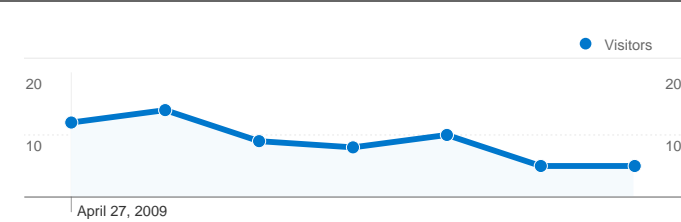

Site Usage

70 Visits

48.57% Bounce Rate

148 Pageviews

00:02:08 Avg. Time on Site

2.11 Pages/Visit

52.86% % New Visits

Visitors Overview

54 people visited this site

70 Visits

54 Absolute Unique Visitors

148 Pageviews

2.11 Average Pageviews

00:02:08 Time on Site

48.57% Bounce Rate

52.86% New Visits

70 visits came from 11 countries/territories

Site Usage

Country/Territory	Visits	Pages/Visit	Avg. Time on Site	% New Visits	Bounce Rate
Serbia	46	2.07	00:02:09	41.30%	45.65%
Sweden	6	1.50	00:00:03	100.00%	66.67%
Germany	6	1.33	00:00:10	16.67%	83.33%
Hungary	3	6.33	00:15:40	100.00%	33.33%
United Kingdom	2	1.50	00:00:14	100.00%	50.00%
Slovenia	2	2.00	00:00:08	100.00%	0.00%
Finland	1	2.00	00:00:12	100.00%	0.00%
Indonesia	1	1.00	00:00:00	100.00%	100.00%
Bulgaria	1	1.00	00:00:00	100.00%	100.00%

Slovakia	1	4.00	00:01:32	0.00%	0.00%
					1 - 10 of 11

Pages on this site were viewed a total of 148 times

148 Pageviews

104 Unique Views

48.57% Bounce Rate

Top Content

Pages	Pageviews	% Pageviews
/indexhu.html	76	51.35%
/	42	28.38%
/indexsr.html	17	11.49%
/indexsl.html	4	2.70%
/indexde.html	4	2.70%