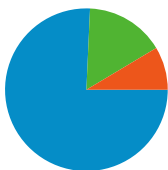

Traffic Sources Overview

- **Search Engines**
  53.00 (75.71%)
- **Direct Traffic**
  11.00 (15.71%)
- **Referring Sites**
  6.00 (8.57%)

Content Overview

Pages	Pageviews	% Pageviews
/indexhu.html	76	51.35%
/	42	28.38%
/indexsr.html	17	11.49%
/indexsl.html	4	2.70%
/indexde.html	4	2.70%