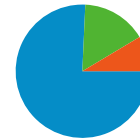

Top Traffic Sources

Sources	Visits	% visits	Keywords	Visits	% visits
google (organic)	52	74.29%	bajsa	31	58.49%
(direct) ((none))	11	15.71%	bajsa net	8	15.09%
vajdasag.lap.hu (referral)	2	2.86%	bajsa helyi közösség	3	5.66%
images.google.co.id (referral)	1	1.43%	bajsa in serbien	3	5.66%
ok.hu (referral)	1	1.43%	bajsa.net	3	5.66%