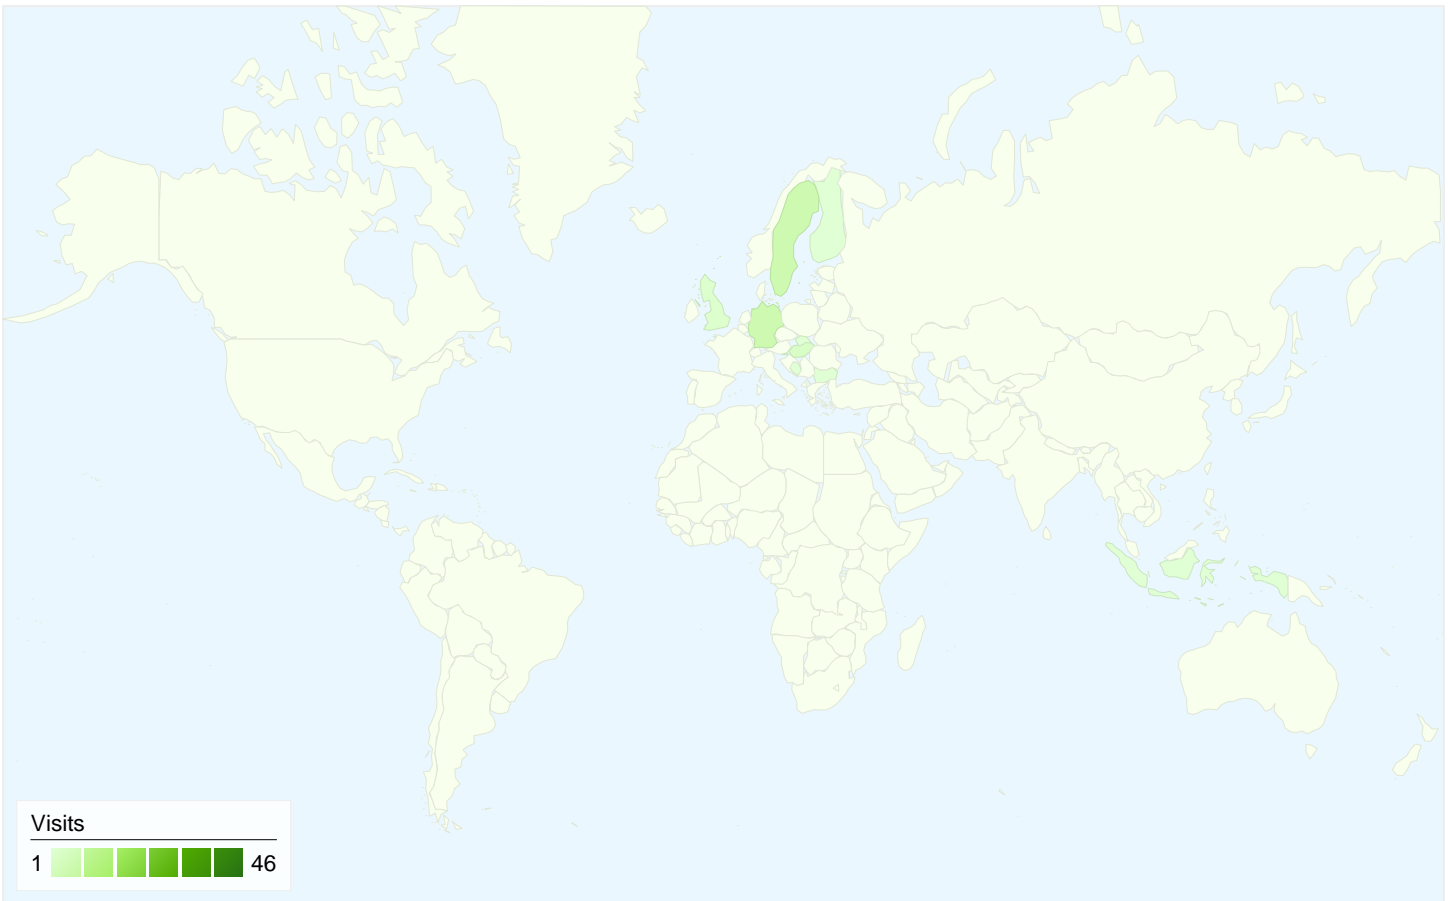

Visitors
54

Map Overlay world

Traffic Sources Overview

- **Search Engines**
53.00 (75.71%)
- **Direct Traffic**
11.00 (15.71%)
- **Referring Sites**
6.00 (8.57%)

Content Overview

Pages	Pageviews	% Pageviews
/indexhu.html	76	51.35%
/	42	28.38%
/indexsr.html	17	11.49%
/indexsl.html	4	2.70%
/indexde.html	4	2.70%

54 people visited this site

70 Visits

54 Absolute Unique Visitors

148 Pageviews

2.11 Average Pageviews

00:02:08 Time on Site

48.57% Bounce Rate

52.86% New Visits

All traffic sources sent a total of 70 visits

Top Traffic Sources

Sources	Visits	% visits	Keywords	Visits	% visits
google (organic)	52	74.29%	bajsa	31	58.49%
(direct) ((none))	11	15.71%	bajsa net	8	15.09%
vajdasag.lap.hu (referral)	2	2.86%	bajsa helyi közösség	3	5.66%
images.google.co.id (referral)	1	1.43%	bajsa in serbien	3	5.66%
ok.hu (referral)	1	1.43%	bajsa.net	3	5.66%

70 visits came from 11 countries/territories

Site Usage

Country/Territory	Visits	Pages/Visit	Avg. Time on Site	% New Visits	Bounce Rate
Serbia	46	2.07	00:02:09	41.30%	45.65%
Sweden	6	1.50	00:00:03	100.00%	66.67%
Germany	6	1.33	00:00:10	16.67%	83.33%
Hungary	3	6.33	00:15:40	100.00%	33.33%
United Kingdom	2	1.50	00:00:14	100.00%	50.00%
Slovenia	2	2.00	00:00:08	100.00%	0.00%
Finland	1	2.00	00:00:12	100.00%	0.00%
Indonesia	1	1.00	00:00:00	100.00%	100.00%
Bulgaria	1	1.00	00:00:00	100.00%	100.00%