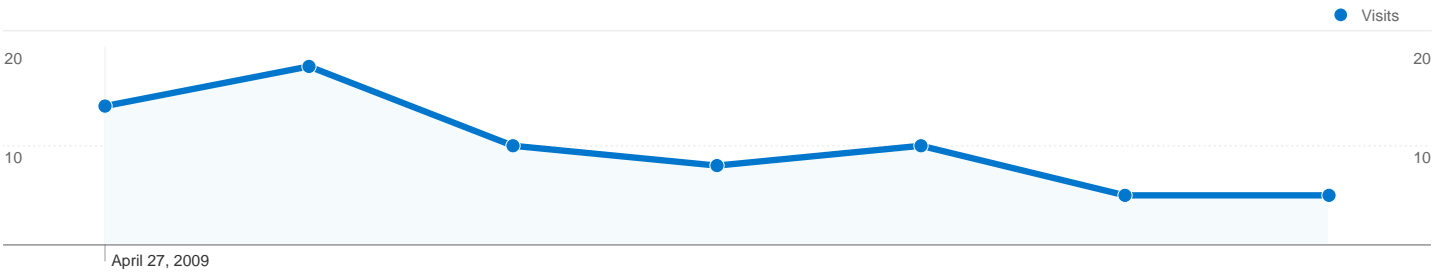

All traffic sources sent a total of 70 visits