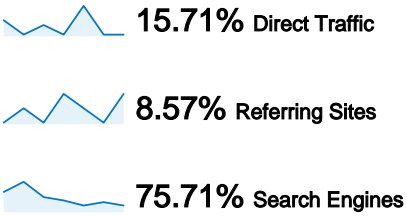

Top Traffic Sources

Sources	Visits	% visits	Keywords	Visits	% visits
google (organic)	52	74.29%	bajsa	31	58.49%
(direct) ((none))	11	15.71%	bajsa net	8	15.09%
vajdasag.lap.hu (referral)	2	2.86%	bajsa helyi közösség	3	5.66%
images.google.co.id (referral)	1	1.43%	bajsa in serbien	3	5.66%
ok.hu (referral)	1	1.43%	bajsa.net	3	5.66%