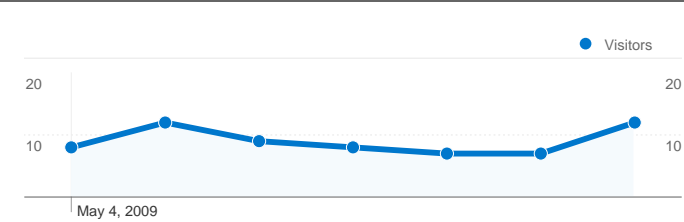

Site Usage

75 Visits

49.33% Bounce Rate

171 Pageviews

00:01:38 Avg. Time on Site

2.28 Pages/Visit

46.67% % New Visits

Visitors Overview

48 people visited this site

75 Visits

48 Absolute Unique Visitors

171 Pageviews

2.28 Average Pageviews

00:01:38 Time on Site

49.33% Bounce Rate

46.67% New Visits

75 visits came from 8 countries/territories

Site Usage

Country/Territory	Visits	Pages/Visit	Avg. Time on Site	% New Visits	Bounce Rate
Visits 75 % of Site Total: 100.00%	Pages/Visit 2.28 Site Avg: 2.28 (0.00%)	Avg. Time on Site 00:01:38 Site Avg: 00:01:38 (0.00%)	% New Visits 46.67% Site Avg: 46.67% (0.00%)	Bounce Rate 49.33% Site Avg: 49.33% (0.00%)	
Serbia	41	2.29	00:00:58	34.15%	39.02%
Germany	13	2.00	00:00:50	15.38%	69.23%
Hungary	8	2.38	00:03:42	100.00%	37.50%
Sweden	7	1.00	00:00:00	100.00%	100.00%
Canada	3	7.00	00:14:12	33.33%	0.00%
France	1	1.00	00:00:00	100.00%	100.00%
Bosnia and Herzegovina	1	2.00	00:00:07	100.00%	0.00%
United States	1	1.00	00:00:00	100.00%	100.00%

Pages on this site were viewed a total of 171 times

171 Pageviews

117 Unique Views

49.33% Bounce Rate

Top Content

Pages	Pageviews	% Pageviews
/indexhu.html	76	44.44%
/	50	29.24%
/indexsr.html	21	12.28%
/indexde.html	11	6.43%
/index.html	6	3.51%