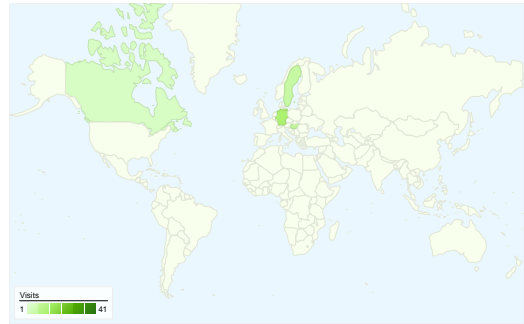

Site Usage

75 Visits

49.33% Bounce Rate

171 Pageviews

00:01:38 Avg. Time on Site

2.28 Pages/Visit

46.67% % New Visits

Visitors Overview

Visitors
48

Map Overlay world

Traffic Sources Overview

- **Search Engines**
56.00 (74.67%)
- **Direct Traffic**
12.00 (16.00%)
- **Referring Sites**
7.00 (9.33%)

Content Overview

Pages	Pageviews	% Pageviews
/indexhu.html	76	44.44%
/	50	29.24%
/indexsr.html	21	12.28%
/indexde.html	11	6.43%
/index.html	6	3.51%

All traffic sources sent a total of 75 visits

Top Traffic Sources

Sources	Visits	% visits	Keywords	Visits	% visits
google (organic)	48	64.00%	bajsa	31	55.36%
(direct) ((none))	12	16.00%	bajsa in serbien	7	12.50%
search (organic)	4	5.33%	bajsa net	6	10.71%
hu.wikipedia.org (referral)	3	4.00%	bajsa helyi közösség	5	8.93%
yahoo (organic)	2	2.67%	bajsa.net	4	7.14%

75 visits came from 8 countries/territories

Site Usage

Country/Territory	Visits	Pages/Visit	Avg. Time on Site	% New Visits	Bounce Rate
Visits 75 % of Site Total: 100.00%	Pages/Visit 2.28 Site Avg: 2.28 (0.00%)	Avg. Time on Site 00:01:38 Site Avg: 00:01:38 (0.00%)	% New Visits 46.67% Site Avg: 46.67% (0.00%)	Bounce Rate 49.33% Site Avg: 49.33% (0.00%)	
Serbia	41	2.29	00:00:58	34.15%	39.02%
Germany	13	2.00	00:00:50	15.38%	69.23%
Hungary	8	2.38	00:03:42	100.00%	37.50%
Sweden	7	1.00	00:00:00	100.00%	100.00%
Canada	3	7.00	00:14:12	33.33%	0.00%
France	1	1.00	00:00:00	100.00%	100.00%
Bosnia and Herzegovina	1	2.00	00:00:07	100.00%	0.00%
United States	1	1.00	00:00:00	100.00%	100.00%