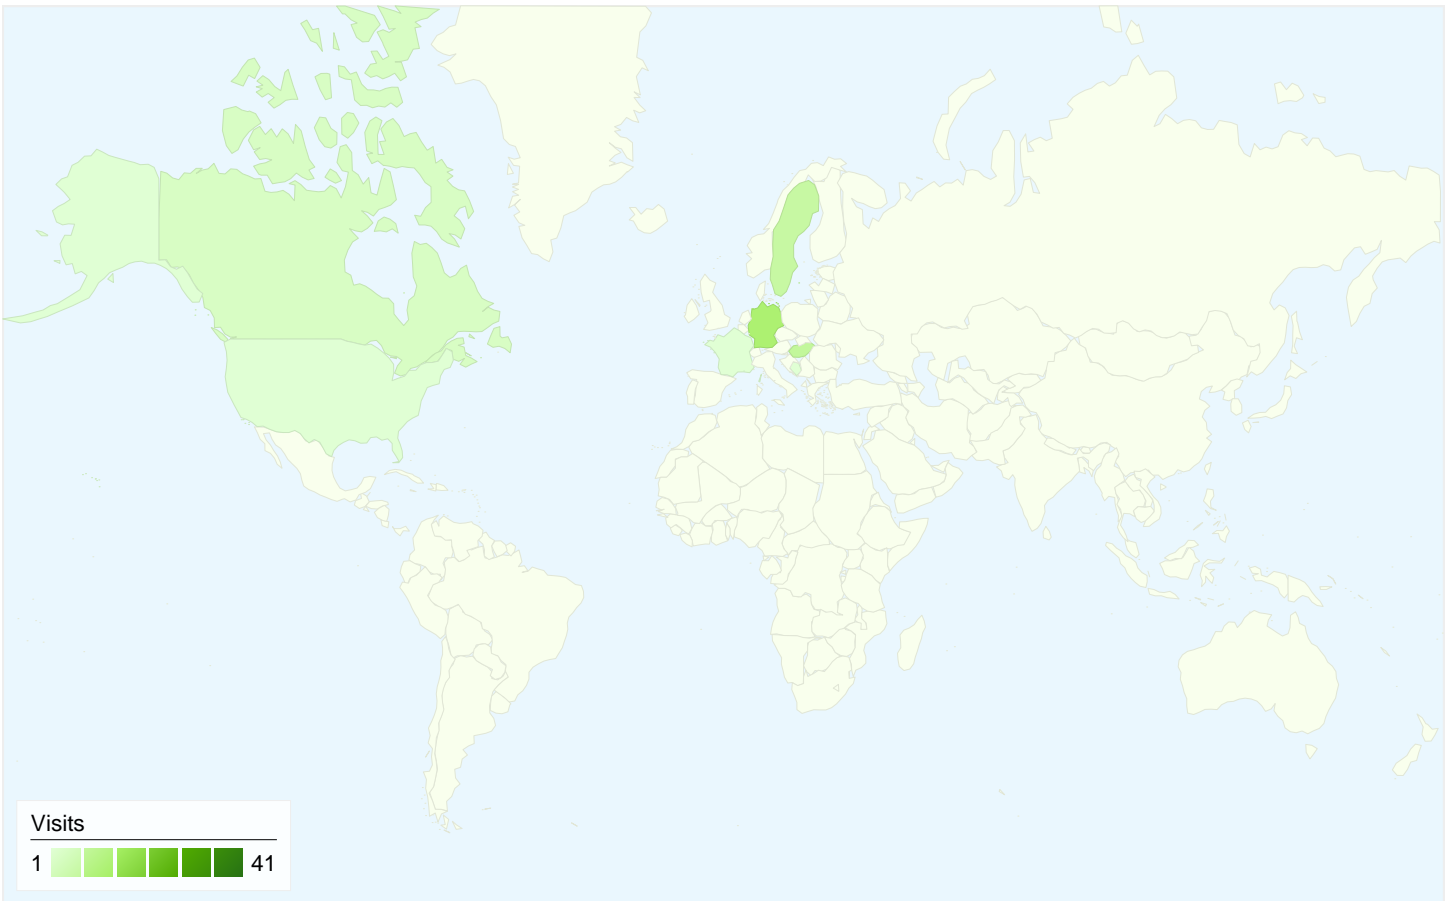

Visitors
48

Map Overlay world

Traffic Sources Overview

- **Search Engines**
56.00 (74.67%)
- **Direct Traffic**
12.00 (16.00%)
- **Referring Sites**
7.00 (9.33%)

Content Overview

Pages	Pageviews	% Pageviews
/indexhu.html	76	44.44%
/	50	29.24%
/indexsr.html	21	12.28%
/indexde.html	11	6.43%
/index.html	6	3.51%

All traffic sources sent a total of 75 visits

Top Traffic Sources

Sources	Visits	% visits	Keywords	Visits	% visits
google (organic)	48	64.00%	bajsa	31	55.36%
(direct) ((none))	12	16.00%	bajsa in serbien	7	12.50%
search (organic)	4	5.33%	bajsa net	6	10.71%
hu.wikipedia.org (referral)	3	4.00%	bajsa helyi közösség	5	8.93%
yahoo (organic)	2	2.67%	bajsa.net	4	7.14%

75 visits came from 8 countries/territories

Site Usage

Country/Territory	Visits	Pages/Visit	Avg. Time on Site	% New Visits	Bounce Rate
Visits 75 % of Site Total: 100.00%	Pages/Visit 2.28 Site Avg: 2.28 (0.00%)	Avg. Time on Site 00:01:38 Site Avg: 00:01:38 (0.00%)	% New Visits 46.67% Site Avg: 46.67% (0.00%)	Bounce Rate 49.33% Site Avg: 49.33% (0.00%)	
Serbia	41	2.29	00:00:58	34.15%	39.02%
Germany	13	2.00	00:00:50	15.38%	69.23%
Hungary	8	2.38	00:03:42	100.00%	37.50%
Sweden	7	1.00	00:00:00	100.00%	100.00%
Canada	3	7.00	00:14:12	33.33%	0.00%
France	1	1.00	00:00:00	100.00%	100.00%
Bosnia and Herzegovina	1	2.00	00:00:07	100.00%	0.00%
United States	1	1.00	00:00:00	100.00%	100.00%