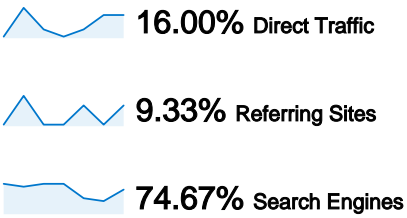

Top Traffic Sources

Sources	Visits	% visits	Keywords	Visits	% visits
google (organic)	48	64.00%	bajsa	31	55.36%
(direct) ((none))	12	16.00%	bajsa in serbien	7	12.50%
search (organic)	4	5.33%	bajsa net	6	10.71%
hu.wikipedia.org (referral)	3	4.00%	bajsa helyi közösség	5	8.93%
yahoo (organic)	2	2.67%	bajsa.net	4	7.14%