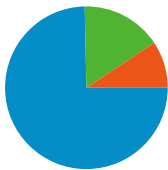

Traffic Sources Overview

- **Search Engines**
  56.00 (74.67%)
- **Direct Traffic**
  12.00 (16.00%)
- **Referring Sites**
  7.00 (9.33%)

Content Overview

Pages	Pageviews	% Pageviews
/indexhu.html	76	44.44%
/	50	29.24%
/indexsr.html	21	12.28%
/indexde.html	11	6.43%
/index.html	6	3.51%