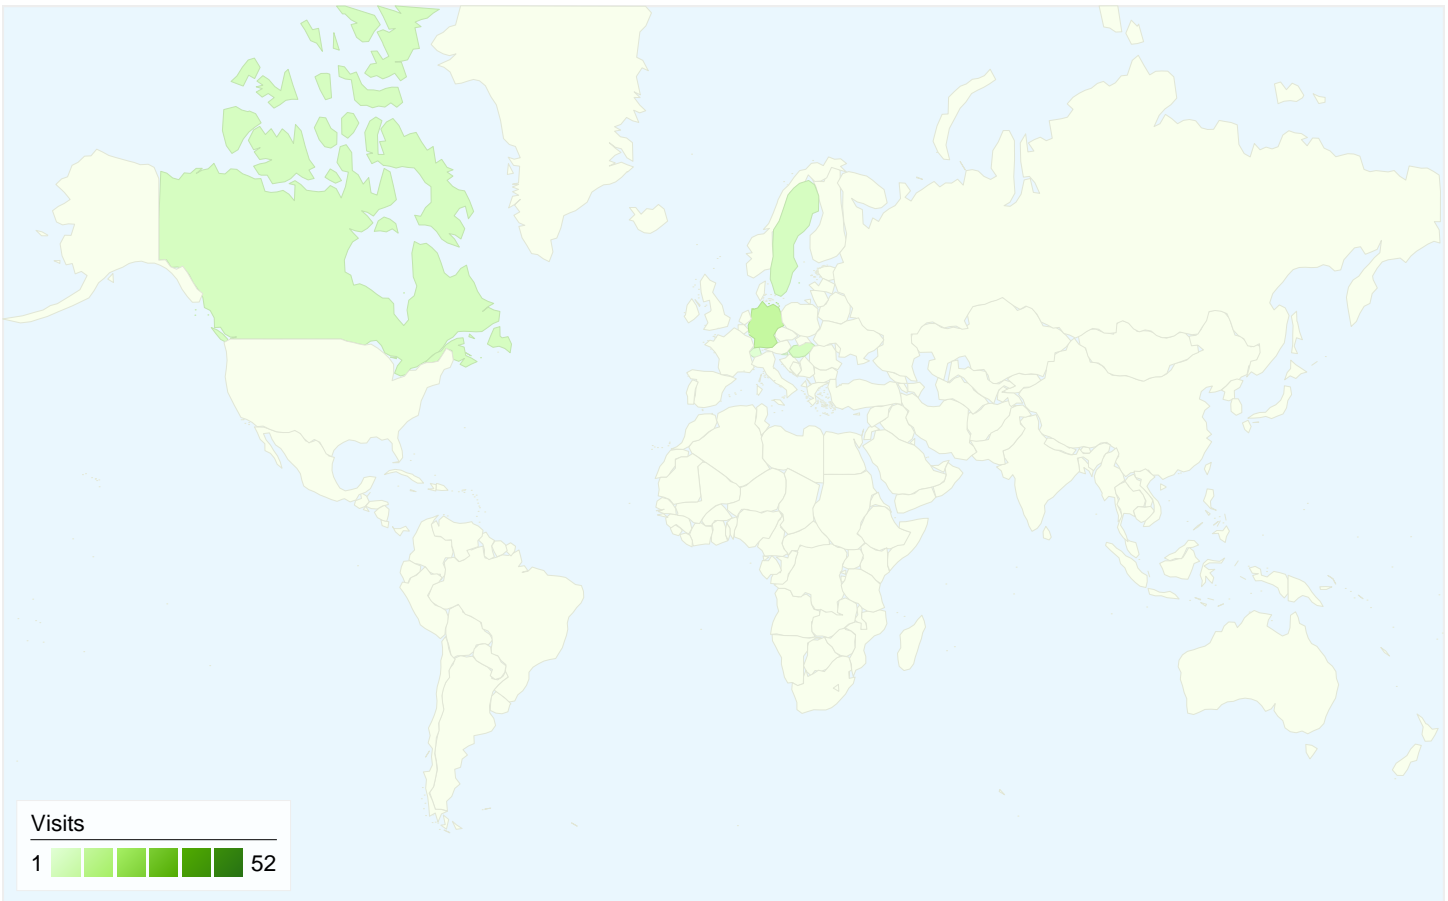

All traffic sources sent a total of 75 visits

-  14.67% Direct Traffic
-  6.67% Referring Sites
-  78.67% Search Engines

- Search Engines
59.00 (78.67%)
- Direct Traffic
11.00 (14.67%)
- Referring Sites
5.00 (6.67%)

75 visits came from 7 countries/territories

Site Usage

Country/Territory	Visits	Pages/Visit	Avg. Time on Site	% New Visits	Bounce Rate
Visits 75 % of Site Total: 100.00%	Pages/Visit 2.31 Site Avg: 2.31 (0.00%)	Avg. Time on Site 00:03:28 Site Avg: 00:03:28 (0.00%)	% New Visits 38.67% Site Avg: 38.67% (0.00%)	Bounce Rate 41.33% Site Avg: 41.33% (0.00%)	
Serbia	52	2.21	00:01:54	40.38%	36.54%
Germany	9	2.00	00:04:58	11.11%	66.67%
Canada	4	5.50	00:23:29	0.00%	0.00%
Hungary	4	2.00	00:00:49	50.00%	50.00%
Sweden	4	1.25	00:02:33	75.00%	75.00%
Slovenia	1	1.00	00:00:00	100.00%	100.00%
Switzerland	1	4.00	00:09:43	100.00%	0.00%