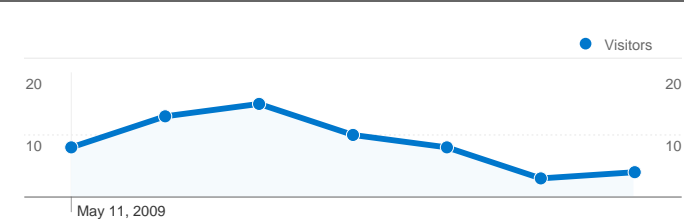

Site Usage

75 Visits

41.33% Bounce Rate

173 Pageviews

00:03:28 Avg. Time on Site

2.31 Pages/Visit

38.67% % New Visits

Visitors Overview

45 people visited this site

75 Visits

45 Absolute Unique Visitors

173 Pageviews

2.31 Average Pageviews

00:03:28 Time on Site

41.33% Bounce Rate

38.67% New Visits

75 visits came from 7 countries/territories

Site Usage

Country/Territory	Visits	Pages/Visit	Avg. Time on Site	% New Visits	Bounce Rate
Visits 75 % of Site Total: 100.00%	Pages/Visit 2.31 Site Avg: 2.31 (0.00%)	Avg. Time on Site 00:03:28 Site Avg: 00:03:28 (0.00%)	% New Visits 38.67% Site Avg: 38.67% (0.00%)	Bounce Rate 41.33% Site Avg: 41.33% (0.00%)	
Serbia	52	2.21	00:01:54	40.38%	36.54%
Germany	9	2.00	00:04:58	11.11%	66.67%
Canada	4	5.50	00:23:29	0.00%	0.00%
Hungary	4	2.00	00:00:49	50.00%	50.00%
Sweden	4	1.25	00:02:33	75.00%	75.00%
Slovenia	1	1.00	00:00:00	100.00%	100.00%
Switzerland	1	4.00	00:09:43	100.00%	0.00%

Pages on this site were viewed a total of 173 times

 173 Pageviews

 119 Unique Views

 41.33% Bounce Rate

Top Content

Pages	Pageviews	% Pageviews
/indexhu.html	80	46.24%
/	54	31.21%
/indexsr.html	29	16.76%
/index.html	6	3.47%
/indexde.html	4	2.31%