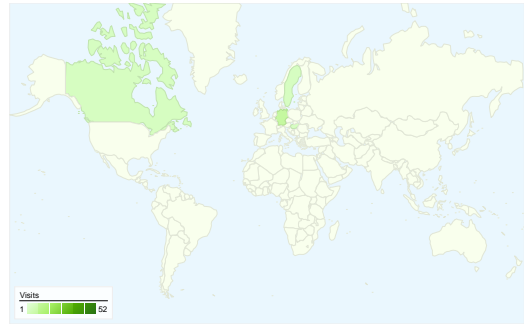

Visitors
45

Map Overlay world

Traffic Sources Overview

- **Search Engines**
59.00 (78.67%)
- **Direct Traffic**
11.00 (14.67%)
- **Referring Sites**
5.00 (6.67%)

Content Overview

Pages	Pageviews	% Pageviews
/indexhu.html	80	46.24%
/	54	31.21%
/indexsr.html	29	16.76%
/index.html	6	3.47%
/indexde.html	4	2.31%

45 people visited this site

75 Visits

45 Absolute Unique Visitors

173 Pageviews

2.31 Average Pageviews

00:03:28 Time on Site

41.33% Bounce Rate

38.67% New Visits

All traffic sources sent a total of 75 visits

-  14.67% Direct Traffic
-  6.67% Referring Sites
-  78.67% Search Engines

- Search Engines
59.00 (78.67%)
- Direct Traffic
11.00 (14.67%)
- Referring Sites
5.00 (6.67%)

75 visits came from 7 countries/territories

Site Usage

Country/Territory	Visits	Pages/Visit	Avg. Time on Site	% New Visits	Bounce Rate
Visits 75 % of Site Total: 100.00%	Pages/Visit 2.31 Site Avg: 2.31 (0.00%)	Avg. Time on Site 00:03:28 Site Avg: 00:03:28 (0.00%)	% New Visits 38.67% Site Avg: 38.67% (0.00%)	Bounce Rate 41.33% Site Avg: 41.33% (0.00%)	
Serbia	52	2.21	00:01:54	40.38%	36.54%
Germany	9	2.00	00:04:58	11.11%	66.67%
Canada	4	5.50	00:23:29	0.00%	0.00%
Hungary	4	2.00	00:00:49	50.00%	50.00%
Sweden	4	1.25	00:02:33	75.00%	75.00%
Slovenia	1	1.00	00:00:00	100.00%	100.00%
Switzerland	1	4.00	00:09:43	100.00%	0.00%