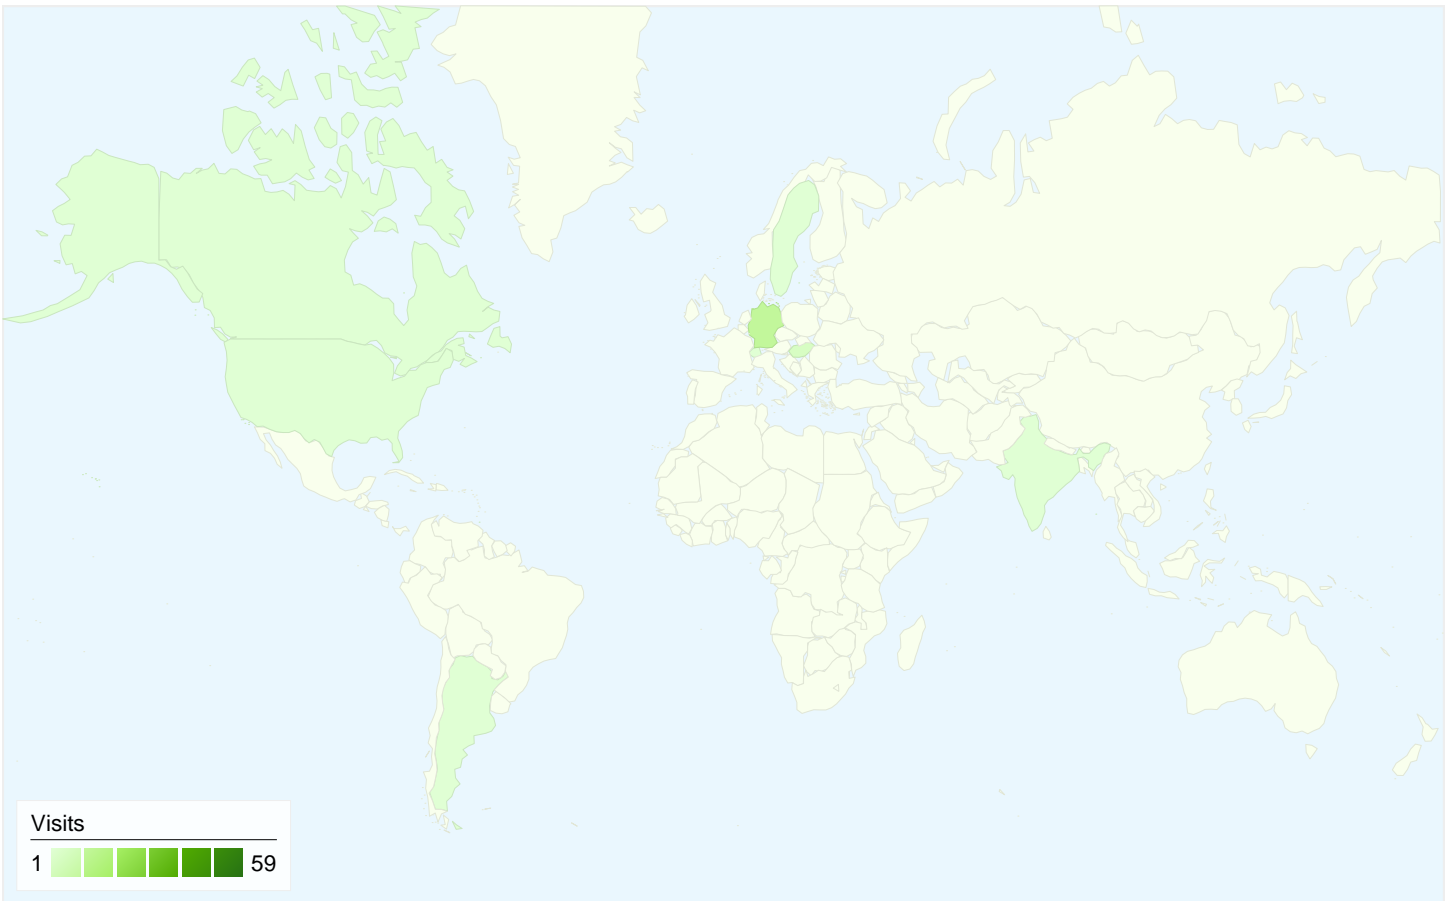

Visitors
51

Map Overlay world

Traffic Sources Overview

- **Search Engines**
65.00 (80.25%)
- **Direct Traffic**
8.00 (9.88%)
- **Referring Sites**
8.00 (9.88%)

Content Overview

| Pages | Pageviews | % Pageviews |
|---------------|-----------|-------------|
| /indexhu.html | 77 | 44.77% |
| / | 43 | 25.00% |
| /indexsr.html | 25 | 14.53% |
| /indexde.html | 21 | 12.21% |
| /index.html | 4 | 2.33% |

81 visits came from 10 countries/territories

Site Usage

| Country/Territory | Visits | Pages/Visit | Avg. Time on Site | % New Visits | Bounce Rate |
|-------------------|--------|-------------|-------------------|--------------|-------------|
| Serbia | 59 | 2.02 | 00:01:24 | 32.20% | 40.68% |
| Germany | 11 | 3.18 | 00:06:13 | 36.36% | 45.45% |
| Hungary | 4 | 2.00 | 00:01:43 | 50.00% | 50.00% |
| Argentina | 1 | 1.00 | 00:00:00 | 100.00% | 100.00% |
| Sweden | 1 | 1.00 | 00:00:00 | 100.00% | 100.00% |
| Switzerland | 1 | 2.00 | 00:00:04 | 100.00% | 0.00% |
| United States | 1 | 1.00 | 00:00:00 | 100.00% | 100.00% |
| India | 1 | 1.00 | 00:00:00 | 100.00% | 100.00% |
| Canada | 1 | 3.00 | 00:00:14 | 100.00% | 0.00% |