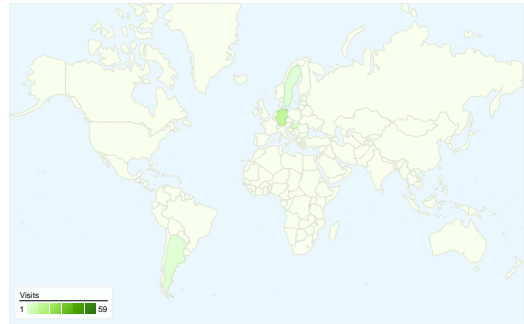

Site Usage

81 Visits

44.44% Bounce Rate

172 Pageviews

00:01:57 Avg. Time on Site

2.12 Pages/Visit

39.51% % New Visits

Visitors Overview

Visitors
51

Map Overlay world

Traffic Sources Overview

- **Search Engines**
65.00 (80.25%)
- **Direct Traffic**
8.00 (9.88%)
- **Referring Sites**
8.00 (9.88%)

Content Overview

| Pages | Pageviews | % Pageviews |
|---------------|-----------|-------------|
| /indexhu.html | 77 | 44.77% |
| / | 43 | 25.00% |
| /indexsr.html | 25 | 14.53% |
| /indexde.html | 21 | 12.21% |
| /index.html | 4 | 2.33% |

51 people visited this site

81 Visits

51 Absolute Unique Visitors

172 Pageviews

2.12 Average Pageviews

00:01:57 Time on Site

44.44% Bounce Rate

39.51% New Visits

81 visits came from 10 countries/territories

Site Usage

| Country/Territory | Visits | Pages/Visit | Avg. Time on Site | % New Visits | Bounce Rate |
|-------------------|--------|-------------|-------------------|--------------|-------------|
| Serbia | 59 | 2.02 | 00:01:24 | 32.20% | 40.68% |
| Germany | 11 | 3.18 | 00:06:13 | 36.36% | 45.45% |
| Hungary | 4 | 2.00 | 00:01:43 | 50.00% | 50.00% |
| Argentina | 1 | 1.00 | 00:00:00 | 100.00% | 100.00% |
| Sweden | 1 | 1.00 | 00:00:00 | 100.00% | 100.00% |
| Switzerland | 1 | 2.00 | 00:00:04 | 100.00% | 0.00% |
| United States | 1 | 1.00 | 00:00:00 | 100.00% | 100.00% |
| India | 1 | 1.00 | 00:00:00 | 100.00% | 100.00% |
| Canada | 1 | 3.00 | 00:00:14 | 100.00% | 0.00% |