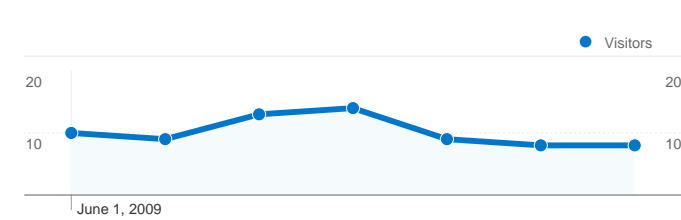

Site Usage

78 Visits

39.74% Bounce Rate

165 Pageviews

00:01:19 Avg. Time on Site

2.12 Pages/Visit

52.56% % New Visits

Visitors Overview

57 people visited this site

78 Visits

57 Absolute Unique Visitors

165 Pageviews

2.12 Average Pageviews

00:01:19 Time on Site

39.74% Bounce Rate

52.56% New Visits

78 visits came from 11 countries/territories

Site Usage

Country/Territory	Visits	Pages/Visit	Avg. Time on Site	% New Visits	Bounce Rate
Visits 78 % of Site Total: 100.00%	Pages/Visit 2.12 Site Avg: 2.12 (0.00%)	Avg. Time on Site 00:01:19 Site Avg: 00:01:19 (0.00%)	% New Visits 52.56% Site Avg: 52.56% (0.00%)	Bounce Rate 39.74% Site Avg: 39.74% (0.00%)	
Serbia	57	2.21	00:01:33	43.86%	33.33%
Hungary	9	1.56	00:00:26	55.56%	66.67%
Sweden	3	1.00	00:00:00	100.00%	100.00%
Switzerland	2	4.00	00:04:33	100.00%	0.00%
Ireland	1	1.00	00:00:00	100.00%	100.00%
United States	1	3.00	00:00:29	100.00%	0.00%
Suriname	1	2.00	00:00:03	100.00%	0.00%
Croatia	1	2.00	00:00:07	100.00%	0.00%
United Kingdom	1	1.00	00:00:00	100.00%	100.00%

Norway	1	1.00	00:00:00	100.00%	100.00%
					1 - 10 of 11

Pages on this site were viewed a total of 165 times

165 Pageviews

122 Unique Views

39.74% Bounce Rate

Top Content

Pages	Pageviews	% Pageviews
/indexhu.html	74	44.85%
/	50	30.30%
/indexsr.html	30	18.18%
/index.html	6	3.64%
/indexde.html	2	1.21%