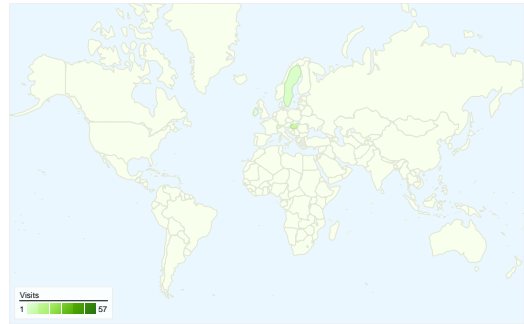

Site Usage

78 Visits

39.74% Bounce Rate

165 Pageviews

00:01:19 Avg. Time on Site

2.12 Pages/Visit

52.56% % New Visits

Visitors Overview

Visitors
57

Map Overlay world

Traffic Sources Overview

- **Search Engines**
57.00 (73.08%)
- **Direct Traffic**
17.00 (21.79%)
- **Referring Sites**
4.00 (5.13%)

Content Overview

Pages	Pageviews	% Pageviews
/indexhu.html	74	44.85%
/	50	30.30%
/indexsr.html	30	18.18%
/index.html	6	3.64%
/indexde.html	2	1.21%

57 people visited this site

78 Visits

57 Absolute Unique Visitors

165 Pageviews

2.12 Average Pageviews

00:01:19 Time on Site

39.74% Bounce Rate

52.56% New Visits

78 visits came from 11 countries/territories

Site Usage

Country/Territory	Visits	Pages/Visit	Avg. Time on Site	% New Visits	Bounce Rate
Visits 78 % of Site Total: 100.00%	Pages/Visit 2.12 Site Avg: 2.12 (0.00%)	Avg. Time on Site 00:01:19 Site Avg: 00:01:19 (0.00%)	% New Visits 52.56% Site Avg: 52.56% (0.00%)	Bounce Rate 39.74% Site Avg: 39.74% (0.00%)	
Serbia	57	2.21	00:01:33	43.86%	33.33%
Hungary	9	1.56	00:00:26	55.56%	66.67%
Sweden	3	1.00	00:00:00	100.00%	100.00%
Switzerland	2	4.00	00:04:33	100.00%	0.00%
Ireland	1	1.00	00:00:00	100.00%	100.00%
United States	1	3.00	00:00:29	100.00%	0.00%
Suriname	1	2.00	00:00:03	100.00%	0.00%
Croatia	1	2.00	00:00:07	100.00%	0.00%
United Kingdom	1	1.00	00:00:00	100.00%	100.00%