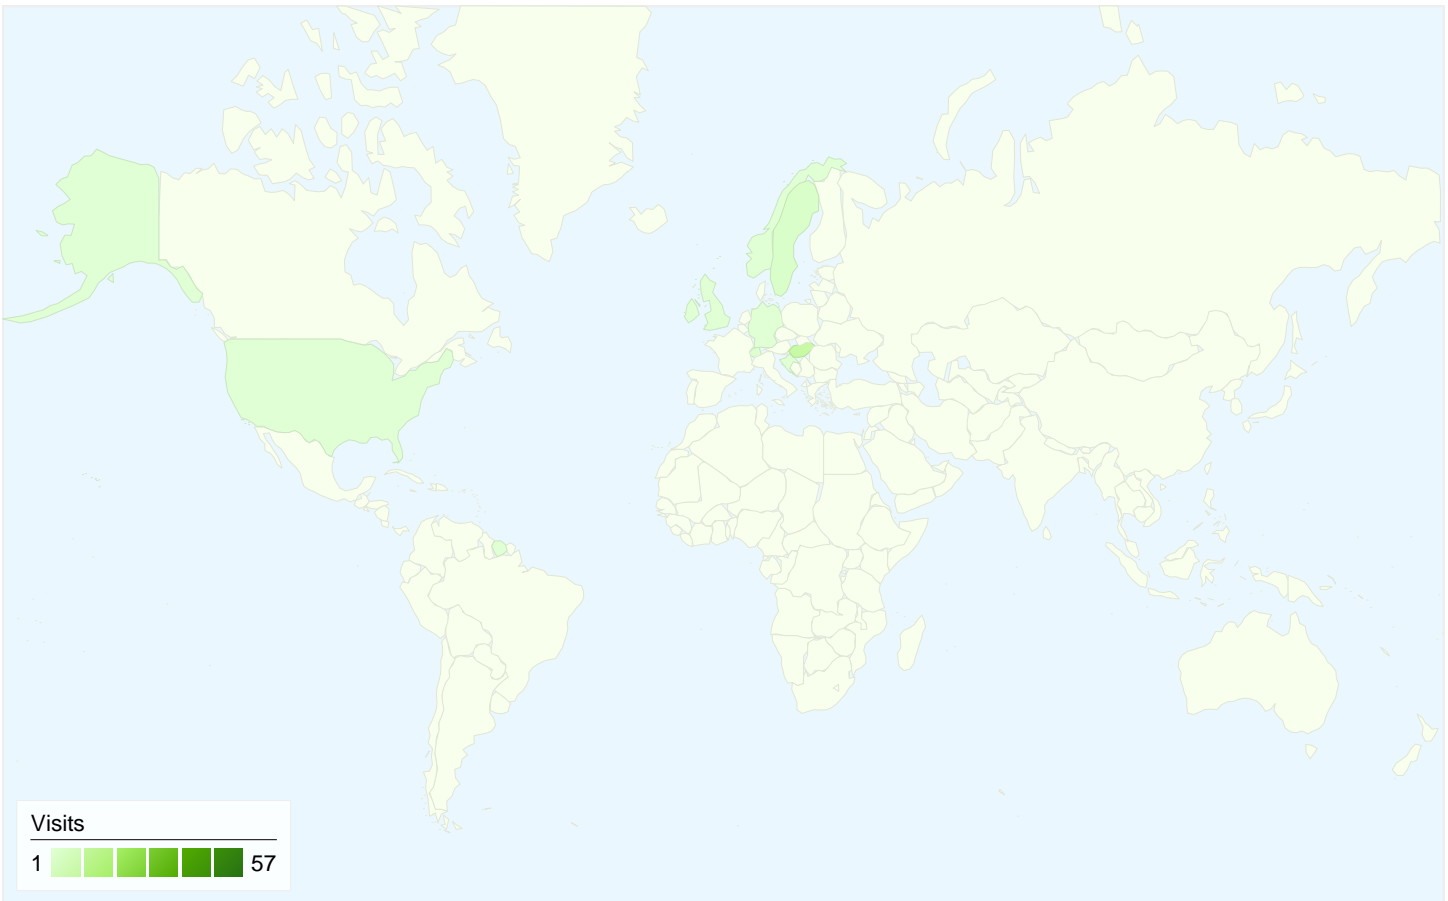

Visitors
57

Map Overlay world

Traffic Sources Overview

- **Search Engines**
57.00 (73.08%)
- **Direct Traffic**
17.00 (21.79%)
- **Referring Sites**
4.00 (5.13%)

Content Overview

Pages	Pageviews	% Pageviews
/indexhu.html	74	44.85%
/	50	30.30%
/indexsr.html	30	18.18%
/index.html	6	3.64%
/indexde.html	2	1.21%

57 people visited this site

78 Visits

57 Absolute Unique Visitors

165 Pageviews

2.12 Average Pageviews

00:01:19 Time on Site

39.74% Bounce Rate

52.56% New Visits

78 visits came from 11 countries/territories

Site Usage

Country/Territory	Visits	Pages/Visit	Avg. Time on Site	% New Visits	Bounce Rate
Visits 78 % of Site Total: 100.00%	Pages/Visit 2.12 Site Avg: 2.12 (0.00%)	Avg. Time on Site 00:01:19 Site Avg: 00:01:19 (0.00%)	% New Visits 52.56% Site Avg: 52.56% (0.00%)	Bounce Rate 39.74% Site Avg: 39.74% (0.00%)	
Serbia	57	2.21	00:01:33	43.86%	33.33%
Hungary	9	1.56	00:00:26	55.56%	66.67%
Sweden	3	1.00	00:00:00	100.00%	100.00%
Switzerland	2	4.00	00:04:33	100.00%	0.00%
Ireland	1	1.00	00:00:00	100.00%	100.00%
United States	1	3.00	00:00:29	100.00%	0.00%
Suriname	1	2.00	00:00:03	100.00%	0.00%
Croatia	1	2.00	00:00:07	100.00%	0.00%
United Kingdom	1	1.00	00:00:00	100.00%	100.00%