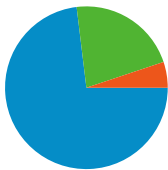

Traffic Sources Overview

- **Search Engines**
  57.00 (73.08%)
- **Direct Traffic**
  17.00 (21.79%)
- **Referring Sites**
  4.00 (5.13%)

Content Overview

Pages	Pageviews	% Pageviews
/indexhu.html	74	44.85%
/	50	30.30%
/indexsr.html	30	18.18%
/index.html	6	3.64%
/indexde.html	2	1.21%