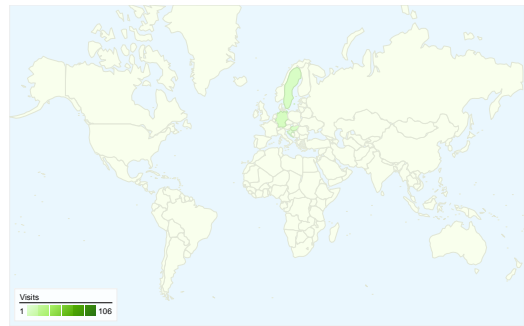

Visitors
63

Map Overlay world

Traffic Sources Overview

- **Search Engines**
99.00 (76.15%)
- **Referring Sites**
18.00 (13.85%)
- **Direct Traffic**
13.00 (10.00%)

Content Overview

Pages	Pageviews	% Pageviews
/indexhu.html	160	47.34%
/	93	27.51%
/indexsr.html	69	20.41%
/index.html	7	2.07%
/translate_c?hl=en&sl=hu&tl=en	4	1.18%

63 people visited this site

130 Visits

63 Absolute Unique Visitors

338 Pageviews

2.60 Average Pageviews

00:03:09 Time on Site

39.23% Bounce Rate

28.46% New Visits

All traffic sources sent a total of 130 visits

Top Traffic Sources

Sources	Visits	% visits	Keywords	Visits	% visits
google (organic)	95	73.08%	bajsa	67	67.68%
(direct) ((none))	13	10.00%	bajsa net	14	14.14%
google.hu (referral)	5	3.85%	bajsa helyi közösség	5	5.05%
pretraga.krstarica.com	3	2.31%	bajsa in serbien	3	3.03%
vajdasag.lap.hu (referral)	3	2.31%	bajsa.net	3	3.03%

130 visits came from 10 countries/territories

Site Usage

Country/Territory	Visits	Pages/Visit	Avg. Time on Site	% New Visits	Bounce Rate
Visits 130 % of Site Total: 100.00%	Pages/Visit 2.60 Site Avg: 2.60 (0.00%)	Avg. Time on Site 00:03:09 Site Avg: 00:03:09 (0.00%)	% New Visits 29.23% Site Avg: 28.46% (2.70%)	Bounce Rate 39.23% Site Avg: 39.23% (0.00%)	
Serbia	106	2.42	00:02:43	18.87%	37.74%
Germany	7	3.29	00:07:00	14.29%	14.29%
Sweden	6	3.67	00:01:52	100.00%	50.00%
Hungary	5	1.60	00:02:05	100.00%	80.00%
Croatia	1	11.00	00:16:58	100.00%	0.00%
Netherlands	1	1.00	00:00:00	100.00%	100.00%
Bosnia and Herzegovina	1	1.00	00:00:00	100.00%	100.00%
Iran	1	1.00	00:00:00	100.00%	100.00%
Suriname	1	4.00	00:02:24	100.00%	0.00%