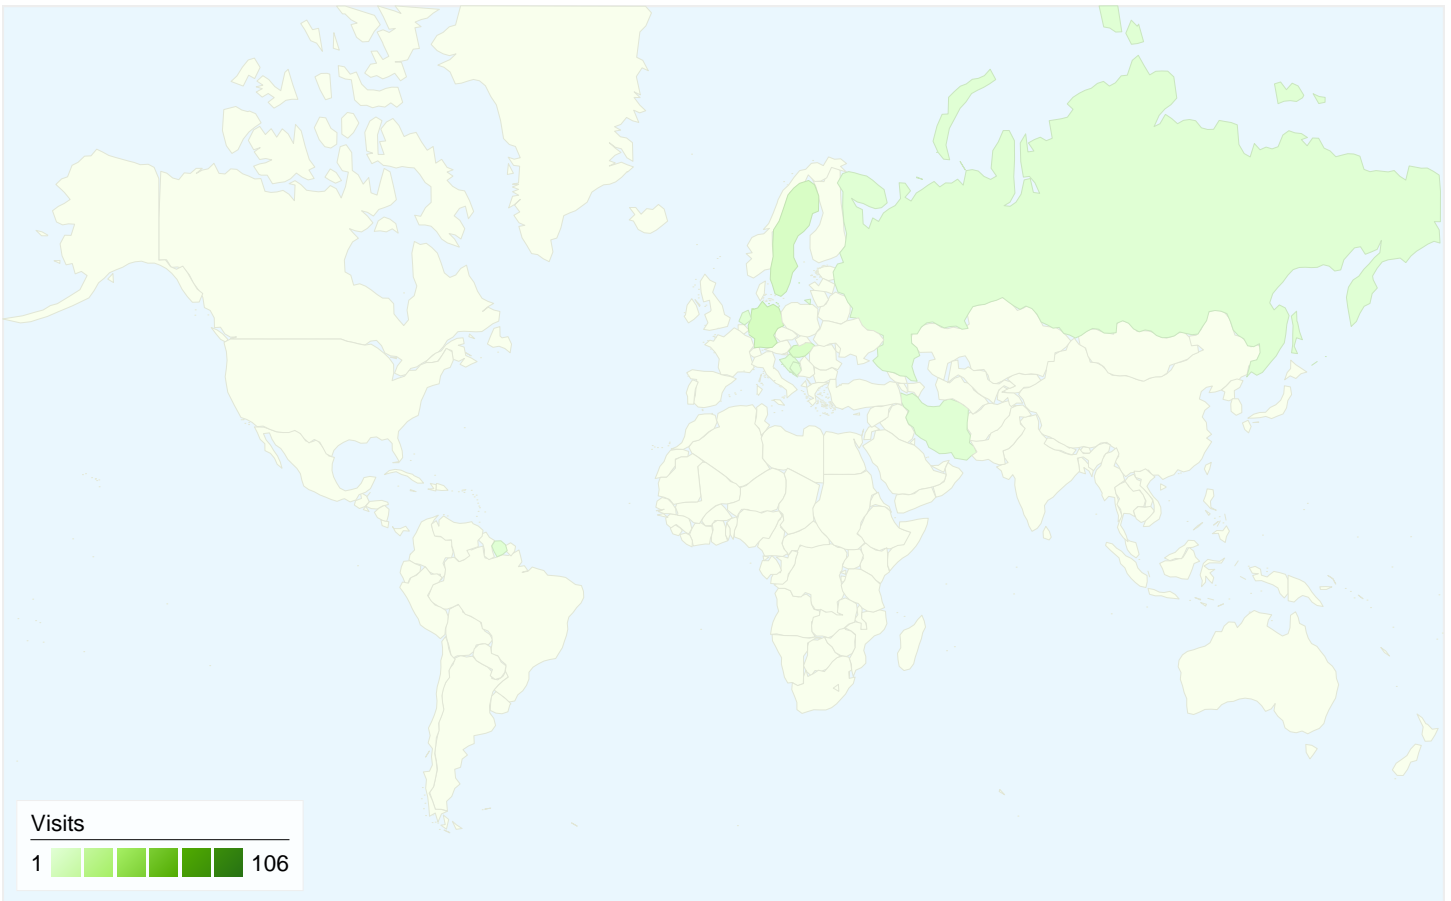

Visitors
63

Map Overlay world

Traffic Sources Overview

- **Search Engines**
99.00 (76.15%)
- **Referring Sites**
18.00 (13.85%)
- **Direct Traffic**
13.00 (10.00%)

Content Overview

Pages	Pageviews	% Pageviews
/indexhu.html	160	47.34%
/	93	27.51%
/indexsr.html	69	20.41%
/index.html	7	2.07%
/translate_c?hl=en&sl=hu&tl=en	4	1.18%

63 people visited this site

130 Visits

63 Absolute Unique Visitors

338 Pageviews

2.60 Average Pageviews

00:03:09 Time on Site

39.23% Bounce Rate

28.46% New Visits

All traffic sources sent a total of 130 visits

Top Traffic Sources

Sources	Visits	% visits	Keywords	Visits	% visits
google (organic)	95	73.08%	bajsa	67	67.68%
(direct) ((none))	13	10.00%	bajsa net	14	14.14%
google.hu (referral)	5	3.85%	bajsa helyi közösség	5	5.05%
pretraga.krstarica.com	3	2.31%	bajsa in serbien	3	3.03%
vajdasag.lap.hu (referral)	3	2.31%	bajsa.net	3	3.03%

130 visits came from 10 countries/territories

Site Usage

Country/Territory	Visits	Pages/Visit	Avg. Time on Site	% New Visits	Bounce Rate
Visits 130 % of Site Total: 100.00%	Pages/Visit 2.60 Site Avg: 2.60 (0.00%)	Avg. Time on Site 00:03:09 Site Avg: 00:03:09 (0.00%)	% New Visits 29.23% Site Avg: 28.46% (2.70%)	Bounce Rate 39.23% Site Avg: 39.23% (0.00%)	
Serbia	106	2.42	00:02:43	18.87%	37.74%
Germany	7	3.29	00:07:00	14.29%	14.29%
Sweden	6	3.67	00:01:52	100.00%	50.00%
Hungary	5	1.60	00:02:05	100.00%	80.00%
Croatia	1	11.00	00:16:58	100.00%	0.00%
Netherlands	1	1.00	00:00:00	100.00%	100.00%
Bosnia and Herzegovina	1	1.00	00:00:00	100.00%	100.00%
Iran	1	1.00	00:00:00	100.00%	100.00%
Suriname	1	4.00	00:02:24	100.00%	0.00%