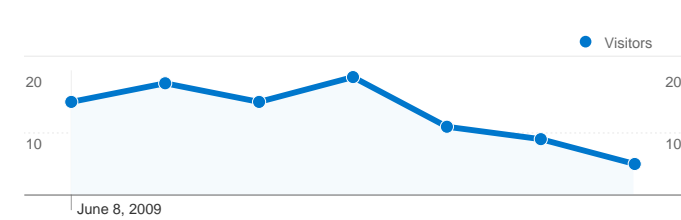

Site Usage

130 Visits

39.23% Bounce Rate

338 Pageviews

00:03:09 Avg. Time on Site

2.60 Pages/Visit

28.46% % New Visits

Visitors Overview

63 people visited this site

130 Visits

63 Absolute Unique Visitors

338 Pageviews

2.60 Average Pageviews

00:03:09 Time on Site

39.23% Bounce Rate

28.46% New Visits

130 visits came from 10 countries/territories

Site Usage

Country/Territory	Visits	Pages/Visit	Avg. Time on Site	% New Visits	Bounce Rate
Visits 130 % of Site Total: 100.00%	Pages/Visit 2.60 Site Avg: 2.60 (0.00%)	Avg. Time on Site 00:03:09 Site Avg: 00:03:09 (0.00%)	% New Visits 29.23% Site Avg: 28.46% (2.70%)	Bounce Rate 39.23% Site Avg: 39.23% (0.00%)	
Serbia	106	2.42	00:02:43	18.87%	37.74%
Germany	7	3.29	00:07:00	14.29%	14.29%
Sweden	6	3.67	00:01:52	100.00%	50.00%
Hungary	5	1.60	00:02:05	100.00%	80.00%
Croatia	1	11.00	00:16:58	100.00%	0.00%
Netherlands	1	1.00	00:00:00	100.00%	100.00%
Bosnia and Herzegovina	1	1.00	00:00:00	100.00%	100.00%
Iran	1	1.00	00:00:00	100.00%	100.00%
Suriname	1	4.00	00:02:24	100.00%	0.00%