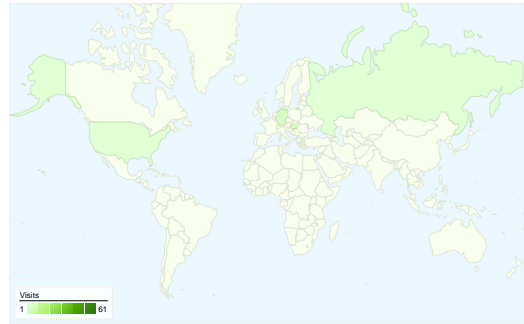

Site Usage

75 Visits

49.33% Bounce Rate

169 Pageviews

00:01:58 Avg. Time on Site

2.25 Pages/Visit

45.33% % New Visits

Visitors Overview

Visitors
55

Map Overlay world

Traffic Sources Overview

- **Search Engines**
66.00 (88.00%)
- **Direct Traffic**
5.00 (6.67%)
- **Referring Sites**
4.00 (5.33%)

Content Overview

Pages	Pageviews	% Pageviews
/indexhu.html	92	54.44%
/	41	24.26%
/indexsr.html	27	15.98%
/indexde.html	5	2.96%
/index.html	4	2.37%

55 people visited this site

75 Visits

55 Absolute Unique Visitors

169 Pageviews

2.25 Average Pageviews

00:01:58 Time on Site

49.33% Bounce Rate

45.33% New Visits

75 visits came from 8 countries/territories

Site Usage

Country/Territory	Visits	Pages/Visit	Avg. Time on Site	% New Visits	Bounce Rate
Serbia	61	2.16	00:02:02	37.70%	45.90%
Hungary	5	2.00	00:01:15	80.00%	60.00%
Germany	4	3.00	00:00:45	50.00%	75.00%
United States	1	1.00	00:00:00	100.00%	100.00%
Russia	1	1.00	00:00:00	100.00%	100.00%
Canada	1	10.00	00:13:57	100.00%	0.00%
Austria	1	1.00	00:00:00	100.00%	100.00%
Sweden	1	2.00	00:00:41	100.00%	0.00%