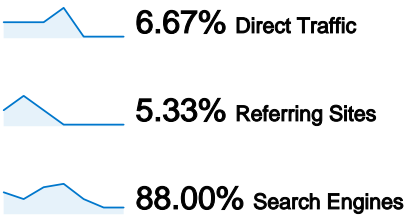

Top Traffic Sources

Sources	Visits	% visits	Keywords	Visits	% visits
google (organic)	62	82.67%	bajsa	41	62.12%
(direct) ((none))	5	6.67%	bajsa net	8	12.12%
search (organic)	3	4.00%	bajsa helyi közösség	5	7.58%
aol (organic)	1	1.33%	bajsa honlapja	2	3.03%
en.wikipedia.org (referral)	1	1.33%	bajsa.net	2	3.03%