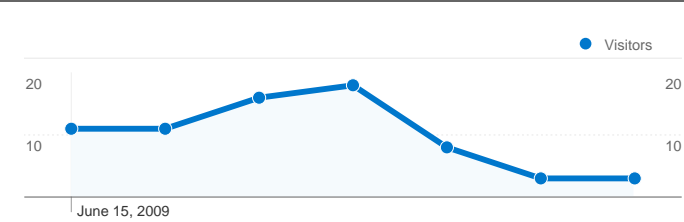

Site Usage

75 Visits

49.33% Bounce Rate

169 Pageviews

00:01:58 Avg. Time on Site

2.25 Pages/Visit

45.33% % New Visits

Visitors Overview

55 people visited this site

75 Visits

55 Absolute Unique Visitors

169 Pageviews

2.25 Average Pageviews

00:01:58 Time on Site

49.33% Bounce Rate

45.33% New Visits

75 visits came from 8 countries/territories

Site Usage

Country/Territory	Visits	Pages/Visit	Avg. Time on Site	% New Visits	Bounce Rate
Serbia	61	2.16	00:02:02	37.70%	45.90%
Hungary	5	2.00	00:01:15	80.00%	60.00%
Germany	4	3.00	00:00:45	50.00%	75.00%
United States	1	1.00	00:00:00	100.00%	100.00%
Russia	1	1.00	00:00:00	100.00%	100.00%
Canada	1	10.00	00:13:57	100.00%	0.00%
Austria	1	1.00	00:00:00	100.00%	100.00%
Sweden	1	2.00	00:00:41	100.00%	0.00%

Pages on this site were viewed a total of 169 times

 169 Pageviews

 111 Unique Views

 49.33% Bounce Rate

Top Content

Pages	Pageviews	% Pageviews
/indexhu.html	92	54.44%
/	41	24.26%
/indexsr.html	27	15.98%
/indexde.html	5	2.96%
/index.html	4	2.37%