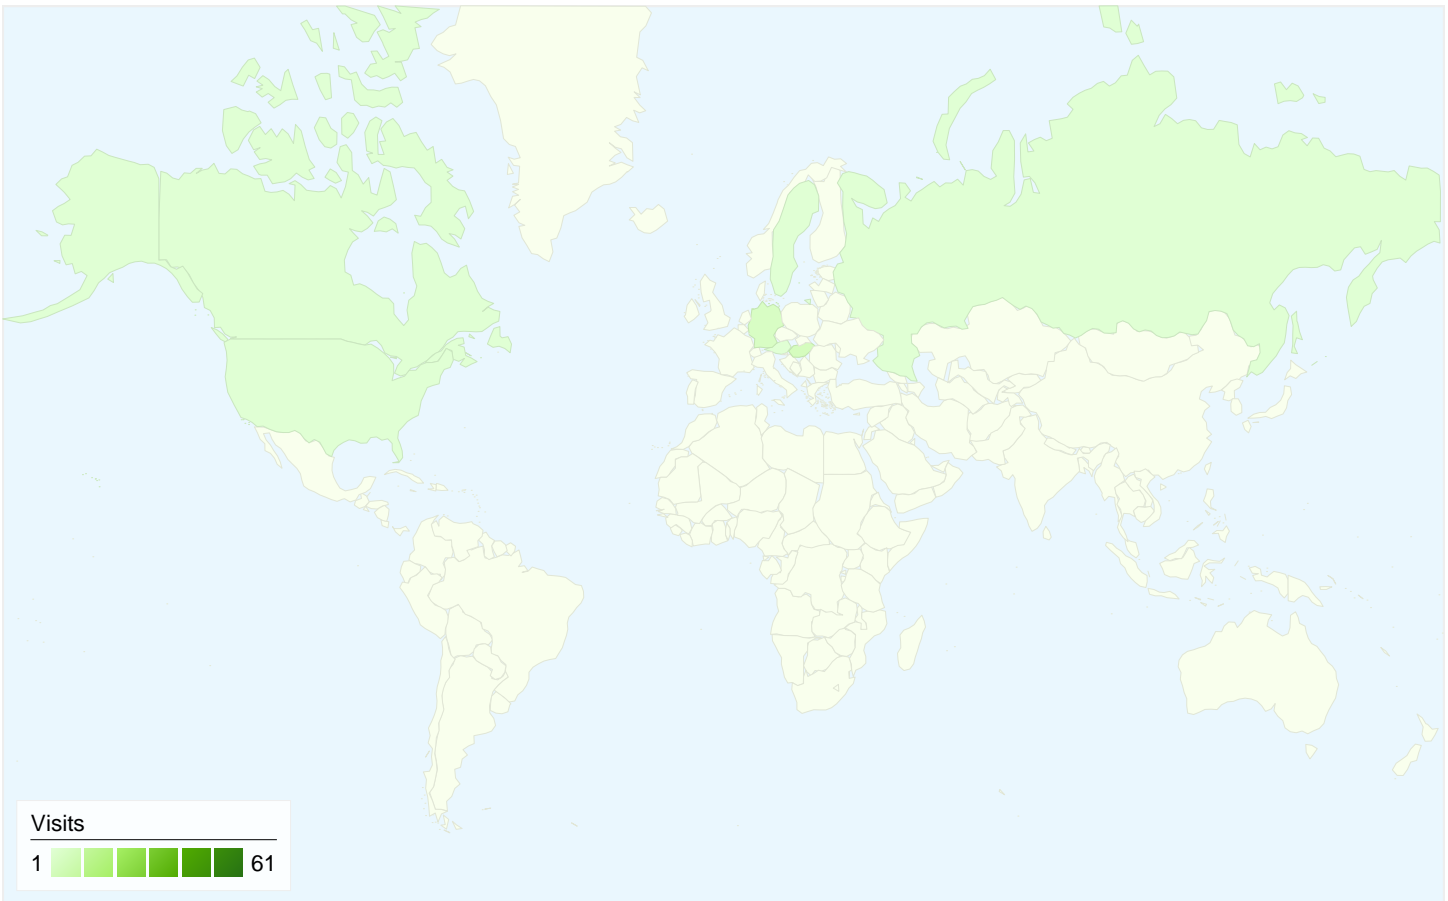

Visitors
55

Map Overlay world

Traffic Sources Overview

- **Search Engines**
66.00 (88.00%)
- **Direct Traffic**
5.00 (6.67%)
- **Referring Sites**
4.00 (5.33%)

Content Overview

Pages	Pageviews	% Pageviews
/indexhu.html	92	54.44%
/	41	24.26%
/indexsr.html	27	15.98%
/indexde.html	5	2.96%
/index.html	4	2.37%

55 people visited this site

75 Visits

55 Absolute Unique Visitors

169 Pageviews

2.25 Average Pageviews

00:01:58 Time on Site

49.33% Bounce Rate

45.33% New Visits

All traffic sources sent a total of 75 visits

Top Traffic Sources

Sources	Visits	% visits	Keywords	Visits	% visits
google (organic)	62	82.67%	bajsa	41	62.12%
(direct) ((none))	5	6.67%	bajsa net	8	12.12%
search (organic)	3	4.00%	bajsa helyi közösség	5	7.58%
aol (organic)	1	1.33%	bajsa honlapja	2	3.03%
en.wikipedia.org (referral)	1	1.33%	bajsa.net	2	3.03%

75 visits came from 8 countries/territories

Site Usage

Country/Territory	Visits	Pages/Visit	Avg. Time on Site	% New Visits	Bounce Rate
Serbia	61	2.16	00:02:02	37.70%	45.90%
Hungary	5	2.00	00:01:15	80.00%	60.00%
Germany	4	3.00	00:00:45	50.00%	75.00%
United States	1	1.00	00:00:00	100.00%	100.00%
Russia	1	1.00	00:00:00	100.00%	100.00%
Canada	1	10.00	00:13:57	100.00%	0.00%
Austria	1	1.00	00:00:00	100.00%	100.00%
Sweden	1	2.00	00:00:41	100.00%	0.00%