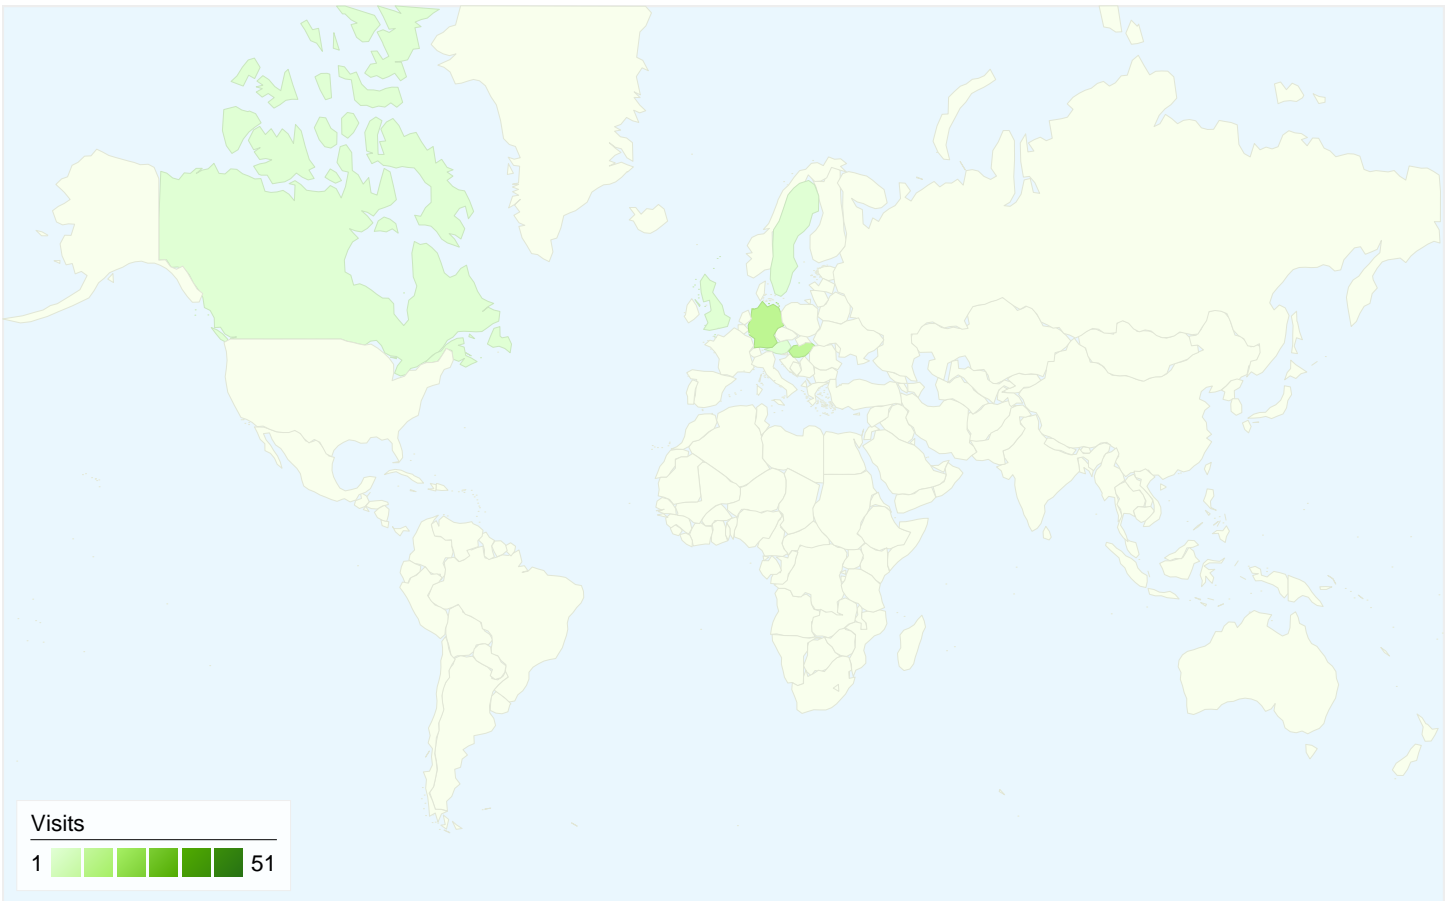

All traffic sources sent a total of 76 visits

-  14.47% Direct Traffic
-  9.21% Referring Sites
-  76.32% Search Engines

- Search Engines
58.00 (76.32%)
- Direct Traffic
11.00 (14.47%)
- Referring Sites
7.00 (9.21%)

76 visits came from 7 countries/territories

Site Usage

Country/Territory	Visits	Pages/Visit	Avg. Time on Site	% New Visits	Bounce Rate
Visits 76 % of Site Total: 100.00%	Pages/Visit 2.17 Site Avg: 2.17 (0.00%)	Avg. Time on Site 00:04:05 Site Avg: 00:04:05 (0.00%)	% New Visits 47.37% Site Avg: 47.37% (0.00%)	Bounce Rate 48.68% Site Avg: 48.68% (0.00%)	
Serbia	51	2.04	00:02:06	41.18%	50.98%
Germany	11	2.36	00:07:32	27.27%	54.55%
Hungary	10	2.60	00:07:39	80.00%	30.00%
United Kingdom	1	1.00	00:00:00	100.00%	100.00%
Canada	1	4.00	00:30:45	100.00%	0.00%
Austria	1	3.00	00:13:52	100.00%	0.00%
Sweden	1	1.00	00:00:00	100.00%	100.00%