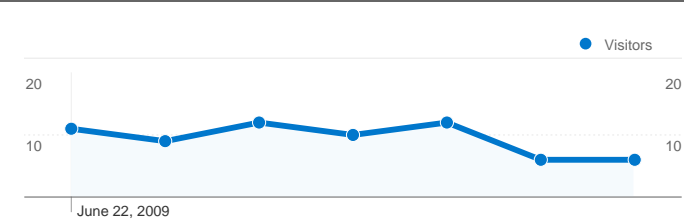

Site Usage

76 Visits

48.68% Bounce Rate

165 Pageviews

00:04:05 Avg. Time on Site

2.17 Pages/Visit

47.37% % New Visits

Visitors Overview

54 people visited this site

76 Visits

54 Absolute Unique Visitors

165 Pageviews

2.17 Average Pageviews

00:04:05 Time on Site

48.68% Bounce Rate

47.37% New Visits

76 visits came from 7 countries/territories

Site Usage

Country/Territory	Visits	Pages/Visit	Avg. Time on Site	% New Visits	Bounce Rate
Visits 76 % of Site Total: 100.00%	Pages/Visit 2.17 Site Avg: 2.17 (0.00%)	Avg. Time on Site 00:04:05 Site Avg: 00:04:05 (0.00%)	% New Visits 47.37% Site Avg: 47.37% (0.00%)	Bounce Rate 48.68% Site Avg: 48.68% (0.00%)	
Serbia	51	2.04	00:02:06	41.18%	50.98%
Germany	11	2.36	00:07:32	27.27%	54.55%
Hungary	10	2.60	00:07:39	80.00%	30.00%
United Kingdom	1	1.00	00:00:00	100.00%	100.00%
Canada	1	4.00	00:30:45	100.00%	0.00%
Austria	1	3.00	00:13:52	100.00%	0.00%
Sweden	1	1.00	00:00:00	100.00%	100.00%

Pages on this site were viewed a total of 165 times

165 Pageviews

104 Unique Views

48.68% Bounce Rate

Top Content

Pages	Pageviews	% Pageviews
/indexhu.html	85	51.52%
/indexsr.html	35	21.21%
/	26	15.76%
/indexde.html	13	7.88%
/index.html	4	2.42%