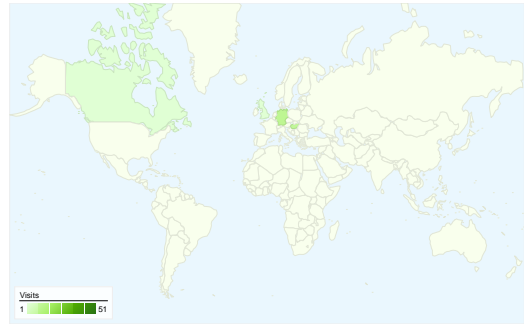

Site Usage

76 Visits

48.68% Bounce Rate

165 Pageviews

00:04:05 Avg. Time on Site

2.17 Pages/Visit

47.37% % New Visits

Visitors Overview

Visitors
54

Map Overlay world

Traffic Sources Overview

- **Search Engines**
58.00 (76.32%)
- **Direct Traffic**
11.00 (14.47%)
- **Referring Sites**
7.00 (9.21%)

Content Overview

Pages	Pageviews	% Pageviews
/indexhu.html	85	51.52%
/indexsr.html	35	21.21%
/	26	15.76%
/indexde.html	13	7.88%
/index.html	4	2.42%

All traffic sources sent a total of 76 visits

-  14.47% Direct Traffic
-  9.21% Referring Sites
-  76.32% Search Engines

- Search Engines
58.00 (76.32%)
- Direct Traffic
11.00 (14.47%)
- Referring Sites
7.00 (9.21%)

76 visits came from 7 countries/territories

Site Usage

Country/Territory	Visits	Pages/Visit	Avg. Time on Site	% New Visits	Bounce Rate
Visits 76 % of Site Total: 100.00%	Pages/Visit 2.17 Site Avg: 2.17 (0.00%)	Avg. Time on Site 00:04:05 Site Avg: 00:04:05 (0.00%)	% New Visits 47.37% Site Avg: 47.37% (0.00%)	Bounce Rate 48.68% Site Avg: 48.68% (0.00%)	
Serbia	51	2.04	00:02:06	41.18%	50.98%
Germany	11	2.36	00:07:32	27.27%	54.55%
Hungary	10	2.60	00:07:39	80.00%	30.00%
United Kingdom	1	1.00	00:00:00	100.00%	100.00%
Canada	1	4.00	00:30:45	100.00%	0.00%
Austria	1	3.00	00:13:52	100.00%	0.00%
Sweden	1	1.00	00:00:00	100.00%	100.00%