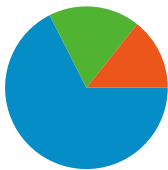

Traffic Sources Overview

- **Search Engines**
  52.00 (67.53%)
- **Direct Traffic**
  14.00 (18.18%)
- **Referring Sites**
  11.00 (14.29%)

Content Overview

Pages	Pageviews	% Pageviews
/indexhu.html	107	56.02%
/indexsr.html	36	18.85%
/	35	18.32%
/indexde.html	9	4.71%
/index.html	2	1.05%