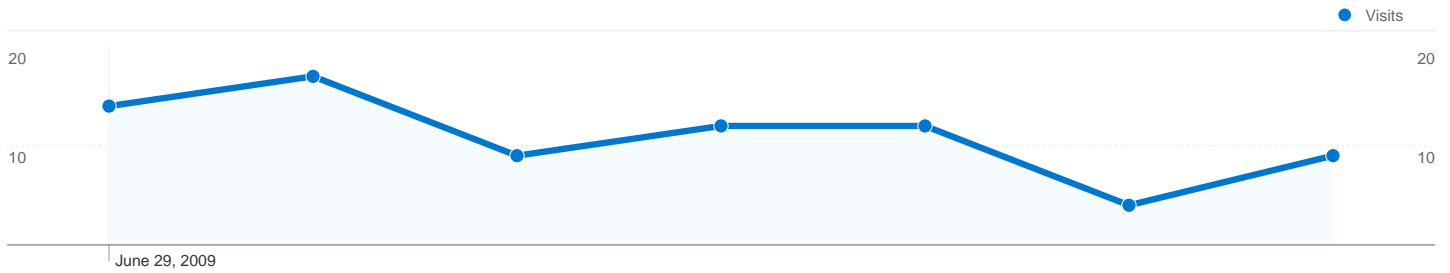

All traffic sources sent a total of 77 visits