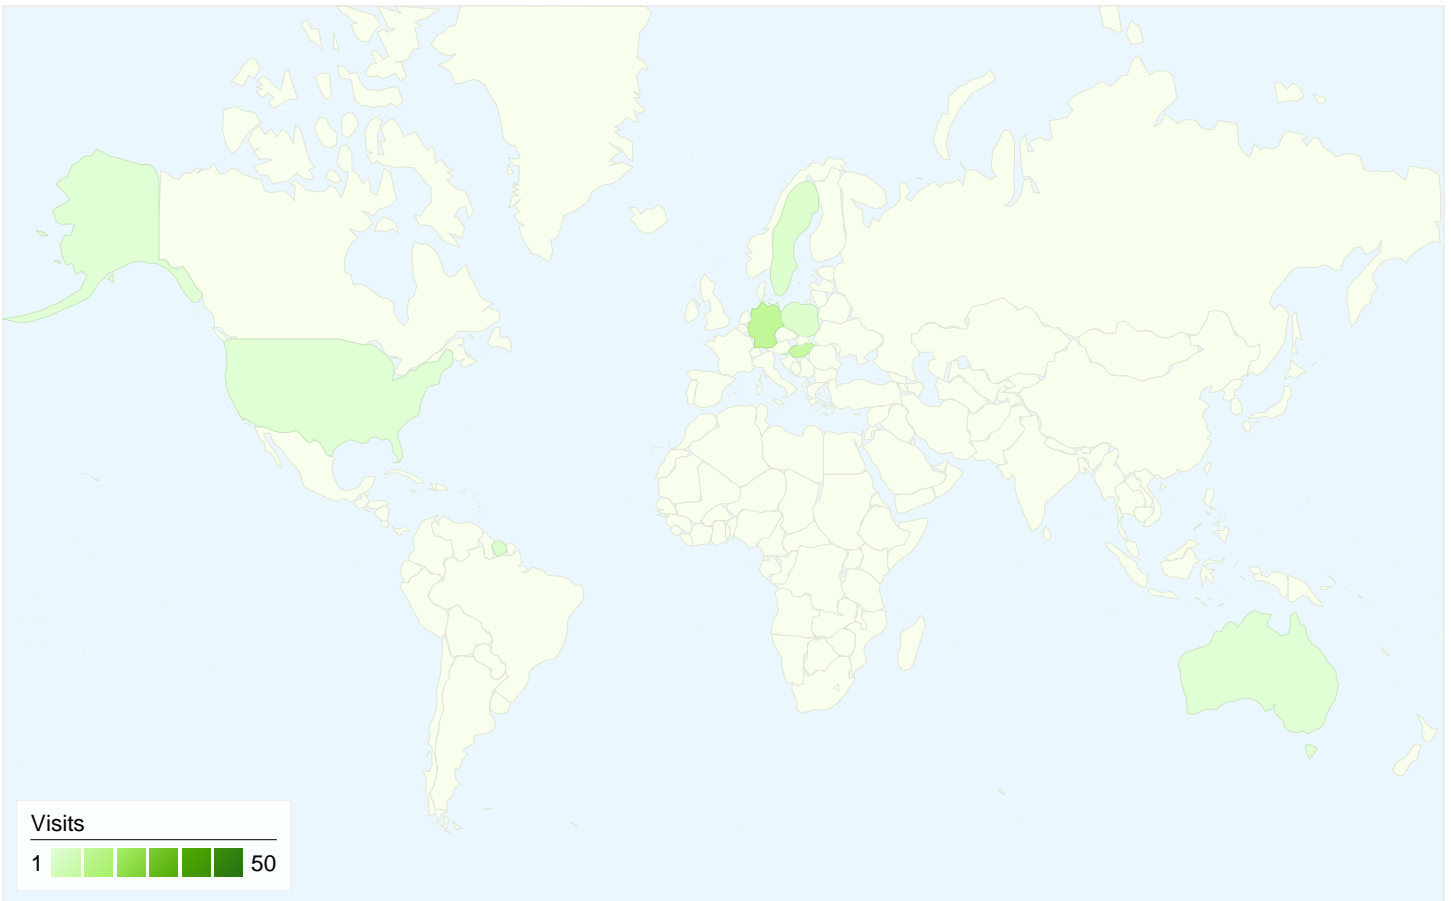

77 visits came from 9 countries/territories

Site Usage

Country/Territory	Visits	Pages/Visit	Avg. Time on Site	% New Visits	Bounce Rate
Serbia	50	2.28	00:01:42	42.00%	38.00%
Germany	10	2.60	00:03:38	20.00%	50.00%
Hungary	8	2.88	00:06:53	75.00%	62.50%
Suriname	2	6.50	00:07:59	100.00%	0.00%
Poland	2	1.00	00:00:00	100.00%	100.00%
Sweden	2	1.00	00:00:00	100.00%	100.00%
Slovenia	1	6.00	00:05:19	100.00%	0.00%
Australia	1	4.00	00:07:43	100.00%	0.00%
United States	1	1.00	00:00:00	100.00%	100.00%