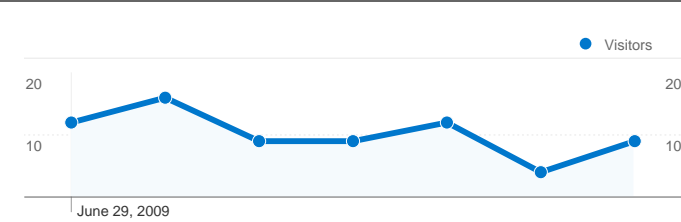

Site Usage

77 Visits

44.16% Bounce Rate

191 Pageviews

00:02:40 Avg. Time on Site

2.48 Pages/Visit

49.35% % New Visits

Visitors Overview

57 people visited this site

77 Visits

57 Absolute Unique Visitors

191 Pageviews

2.48 Average Pageviews

00:02:40 Time on Site

44.16% Bounce Rate

49.35% New Visits

77 visits came from 9 countries/territories

Site Usage

Country/Territory	Visits	Pages/Visit	Avg. Time on Site	% New Visits	Bounce Rate
Serbia	50	2.28	00:01:42	42.00%	38.00%
Germany	10	2.60	00:03:38	20.00%	50.00%
Hungary	8	2.88	00:06:53	75.00%	62.50%
Suriname	2	6.50	00:07:59	100.00%	0.00%
Poland	2	1.00	00:00:00	100.00%	100.00%
Sweden	2	1.00	00:00:00	100.00%	100.00%
Slovenia	1	6.00	00:05:19	100.00%	0.00%
Australia	1	4.00	00:07:43	100.00%	0.00%
United States	1	1.00	00:00:00	100.00%	100.00%

Pages on this site were viewed a total of 191 times

191 Pageviews

104 Unique Views

44.16% Bounce Rate

Top Content

Pages	Pageviews	% Pageviews
/indexhu.html	107	56.02%
/indexsr.html	36	18.85%
/	35	18.32%
/indexde.html	9	4.71%
/index.html	2	1.05%