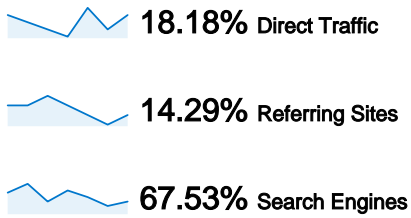

■ Search Engines	52.00 (67.53%)
■ Direct Traffic	14.00 (18.18%)
■ Referring Sites	11.00 (14.29%)

Top Traffic Sources

Sources	Visits	% visits	Keywords	Visits	% visits
google (organic)	50	64.94%	bajsa	34	65.38%
(direct) ((none))	14	18.18%	bajsa helyi közösség	6	11.54%
vajdasag.lap.hu (referral)	3	3.90%	bajsa net	5	9.62%
chameleonsearch.com	2	2.60%	bajsa in serbien	3	5.77%
en.wikipedia.org (referral)	2	2.60%	bajsa<backa topola	1	1.92%