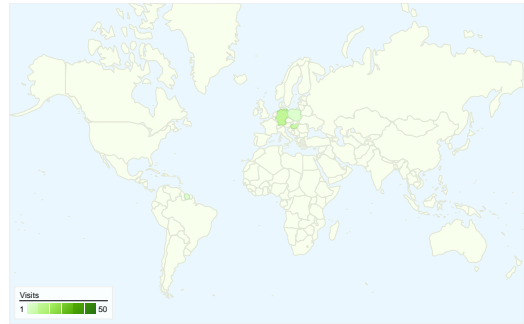

Site Usage

77 Visits

44.16% Bounce Rate

191 Pageviews

00:02:40 Avg. Time on Site

2.48 Pages/Visit

49.35% % New Visits

Visitors Overview

Visitors
57

Map Overlay world

Traffic Sources Overview

- **Search Engines**
52.00 (67.53%)
- **Direct Traffic**
14.00 (18.18%)
- **Referring Sites**
11.00 (14.29%)

Content Overview

Pages	Pageviews	% Pageviews
/indexhu.html	107	56.02%
/indexsr.html	36	18.85%
/	35	18.32%
/indexde.html	9	4.71%
/index.html	2	1.05%

57 people visited this site

77 Visits

57 Absolute Unique Visitors

191 Pageviews

2.48 Average Pageviews

00:02:40 Time on Site

44.16% Bounce Rate

49.35% New Visits

77 visits came from 9 countries/territories

Site Usage

Country/Territory	Visits	Pages/Visit	Avg. Time on Site	% New Visits	Bounce Rate
Serbia	50	2.28	00:01:42	42.00%	38.00%
Germany	10	2.60	00:03:38	20.00%	50.00%
Hungary	8	2.88	00:06:53	75.00%	62.50%
Suriname	2	6.50	00:07:59	100.00%	0.00%
Poland	2	1.00	00:00:00	100.00%	100.00%
Sweden	2	1.00	00:00:00	100.00%	100.00%
Slovenia	1	6.00	00:05:19	100.00%	0.00%
Australia	1	4.00	00:07:43	100.00%	0.00%
United States	1	1.00	00:00:00	100.00%	100.00%