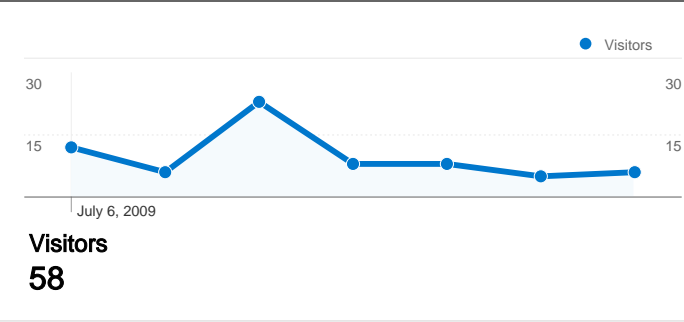

Site Usage

71 Visits

60.56% Bounce Rate

135 Pageviews

00:00:33 Avg. Time on Site

1.90 Pages/Visit

39.44% % New Visits

Visitors Overview

71 Visits

58 Absolute Unique Visitors

135 Pageviews

1.90 Average Pageviews

00:00:33 Time on Site

60.56% Bounce Rate

39.44% New Visits

Technical Profile

71 visits came from 9 countries/territories

Site Usage

Country/Territory	Visits	Pages/Visit	Avg. Time on Site	% New Visits	Bounce Rate
Visits 71 % of Site Total: 100.00%	Pages/Visit 1.90 Site Avg: 1.90 (0.00%)	Avg. Time on Site 00:00:33 Site Avg: 00:00:33 (0.00%)	% New Visits 39.44% Site Avg: 39.44% (0.00%)	Bounce Rate 60.56% Site Avg: 60.56% (0.00%)	
Serbia	37	1.84	00:00:21	48.65%	45.95%
Brazil	14	1.00	00:00:00	0.00%	100.00%
Hungary	10	3.00	00:01:44	50.00%	70.00%
Germany	4	3.00	00:00:42	0.00%	50.00%
Canada	2	2.50	00:02:46	50.00%	0.00%
Sweden	1	1.00	00:00:00	100.00%	100.00%
Croatia	1	3.00	00:00:11	100.00%	0.00%
Slovakia	1	1.00	00:00:00	100.00%	100.00%
Bosnia and Herzegovina	1	1.00	00:00:00	100.00%	100.00%

Pages on this site were viewed a total of 135 times

135 Pageviews

94 Unique Views

60.56% Bounce Rate

Top Content

Pages	Pageviews	% Pageviews
/indexhu.html	59	43.70%
/	41	30.37%
/indexsr.html	25	18.52%
/index.html	7	5.19%
/indexde.html	1	0.74%