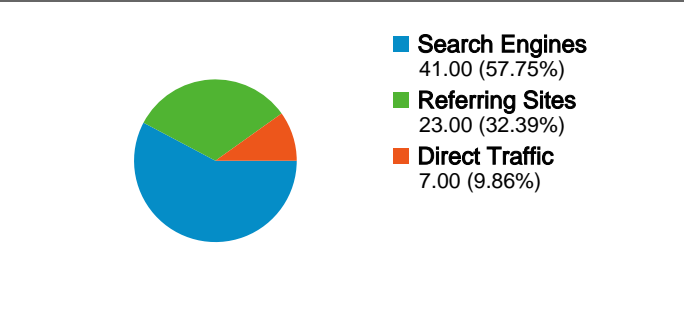

Traffic Sources Overview

Content Overview

Pages	Pageviews	% Pageviews
/indexhu.html	59	43.70%
/	41	30.37%
/indexsr.html	25	18.52%
/index.html	7	5.19%
/indexde.html	1	0.74%