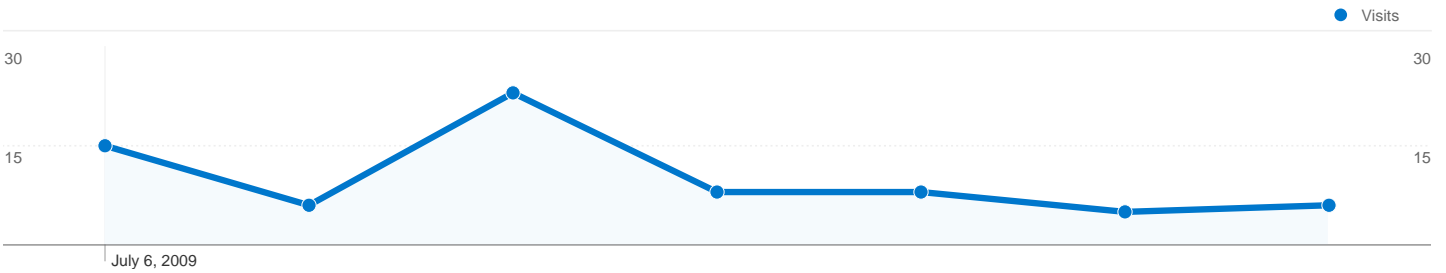

All traffic sources sent a total of 71 visits