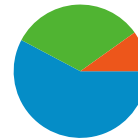

Top Traffic Sources

Sources	Visits	% visits	Keywords	Visits	% visits
google (organic)	39	54.93%	bajsa	26	63.41%
gps-brasil.blogspot.com	14	19.72%	bajsa helyi közösség	4	9.76%
(direct) ((none))	7	9.86%	bajsa net	4	9.76%
ok.hu (referral)	3	4.23%	bajsa in serbien	2	4.88%
vajdasag.lap.hu (referral)	2	2.82%	bajsai telefon könyv	1	2.44%