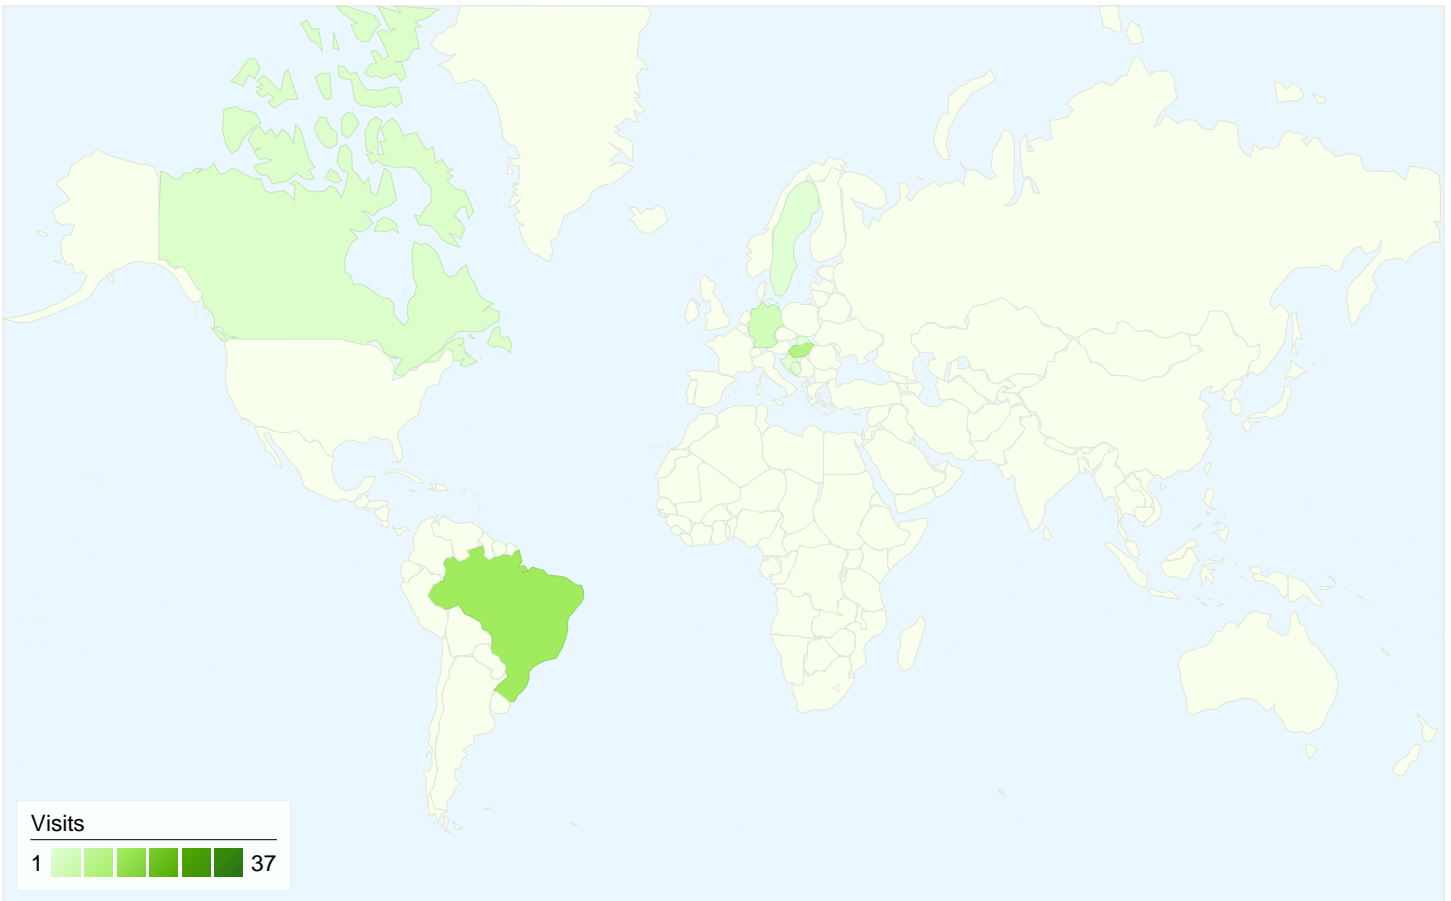

Browser	Visits	% visits
Firefox	39	54.93%
Internet Explorer	27	38.03%
Opera	4	5.63%
Chrome	1	1.41%

Connection Speed	Visits	% visits
Cable	34	47.89%
DSL	22	30.99%
Unknown	14	19.72%
T1	1	1.41%

All traffic sources sent a total of 71 visits

71 visits came from 9 countries/territories

Site Usage

Country/Territory	Visits	Pages/Visit	Avg. Time on Site	% New Visits	Bounce Rate
Visits 71 % of Site Total: 100.00%	Pages/Visit 1.90 Site Avg: 1.90 (0.00%)	Avg. Time on Site 00:00:33 Site Avg: 00:00:33 (0.00%)	% New Visits 39.44% Site Avg: 39.44% (0.00%)	Bounce Rate 60.56% Site Avg: 60.56% (0.00%)	
Serbia	37	1.84	00:00:21	48.65%	45.95%
Brazil	14	1.00	00:00:00	0.00%	100.00%
Hungary	10	3.00	00:01:44	50.00%	70.00%
Germany	4	3.00	00:00:42	0.00%	50.00%
Canada	2	2.50	00:02:46	50.00%	0.00%
Sweden	1	1.00	00:00:00	100.00%	100.00%
Croatia	1	3.00	00:00:11	100.00%	0.00%
Slovakia	1	1.00	00:00:00	100.00%	100.00%
Bosnia and Herzegovina	1	1.00	00:00:00	100.00%	100.00%