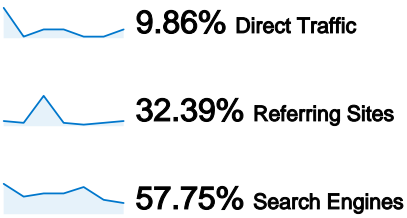

Site Usage

71 Visits

60.56% Bounce Rate

135 Pageviews

00:00:33 Avg. Time on Site

1.90 Pages/Visit

39.44% % New Visits

Visitors Overview

71 Visits

58 Absolute Unique Visitors

135 Pageviews

1.90 Average Pageviews

00:00:33 Time on Site

60.56% Bounce Rate

39.44% New Visits

Technical Profile

Browser	Visits	% visits
Firefox	39	54.93%
Internet Explorer	27	38.03%
Opera	4	5.63%
Chrome	1	1.41%

Connection Speed	Visits	% visits
Cable	34	47.89%
DSL	22	30.99%
Unknown	14	19.72%
T1	1	1.41%

All traffic sources sent a total of 71 visits

71 visits came from 9 countries/territories

Site Usage

Country/Territory	Visits	Pages/Visit	Avg. Time on Site	% New Visits	Bounce Rate
Visits 71 % of Site Total: 100.00%	Pages/Visit 1.90 Site Avg: 1.90 (0.00%)	Avg. Time on Site 00:00:33 Site Avg: 00:00:33 (0.00%)	% New Visits 39.44% Site Avg: 39.44% (0.00%)	Bounce Rate 60.56% Site Avg: 60.56% (0.00%)	
Serbia	37	1.84	00:00:21	48.65%	45.95%
Brazil	14	1.00	00:00:00	0.00%	100.00%
Hungary	10	3.00	00:01:44	50.00%	70.00%
Germany	4	3.00	00:00:42	0.00%	50.00%
Canada	2	2.50	00:02:46	50.00%	0.00%
Sweden	1	1.00	00:00:00	100.00%	100.00%
Croatia	1	3.00	00:00:11	100.00%	0.00%
Slovakia	1	1.00	00:00:00	100.00%	100.00%
Bosnia and Herzegovina	1	1.00	00:00:00	100.00%	100.00%