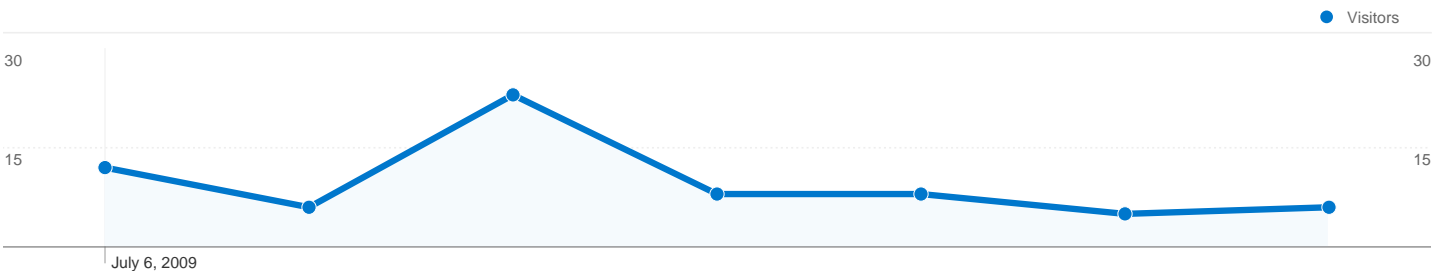

58 people visited this site

71 Visits

58 Absolute Unique Visitors

135 Pageviews

1.90 Average Pageviews

00:00:33 Time on Site

60.56% Bounce Rate

39.44% New Visits

Technical Profile

Browser	Visits	% visits
Firefox	39	54.93%
Internet Explorer	27	38.03%
Opera	4	5.63%
Chrome	1	1.41%

Connection Speed	Visits	% visits
Cable	34	47.89%
DSL	22	30.99%
Unknown	14	19.72%
T1	1	1.41%