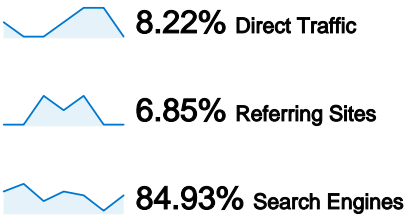

Search Engines	62.00 (84.93%)
Direct Traffic	6.00 (8.22%)
Referring Sites	5.00 (6.85%)

Top Traffic Sources

Sources	Visits	% visits	Keywords	Visits	% visits
google (organic)	62	84.93%	bajsa	46	74.19%
(direct) ((none))	6	8.22%	bajsa helyi közösség	6	9.68%
en.wikipedia.org (referral)	1	1.37%	bajsa in serbien	4	6.45%
google.com (referral)	1	1.37%	bajsa net	4	6.45%
ok.hu (referral)	1	1.37%	bajša	1	1.61%