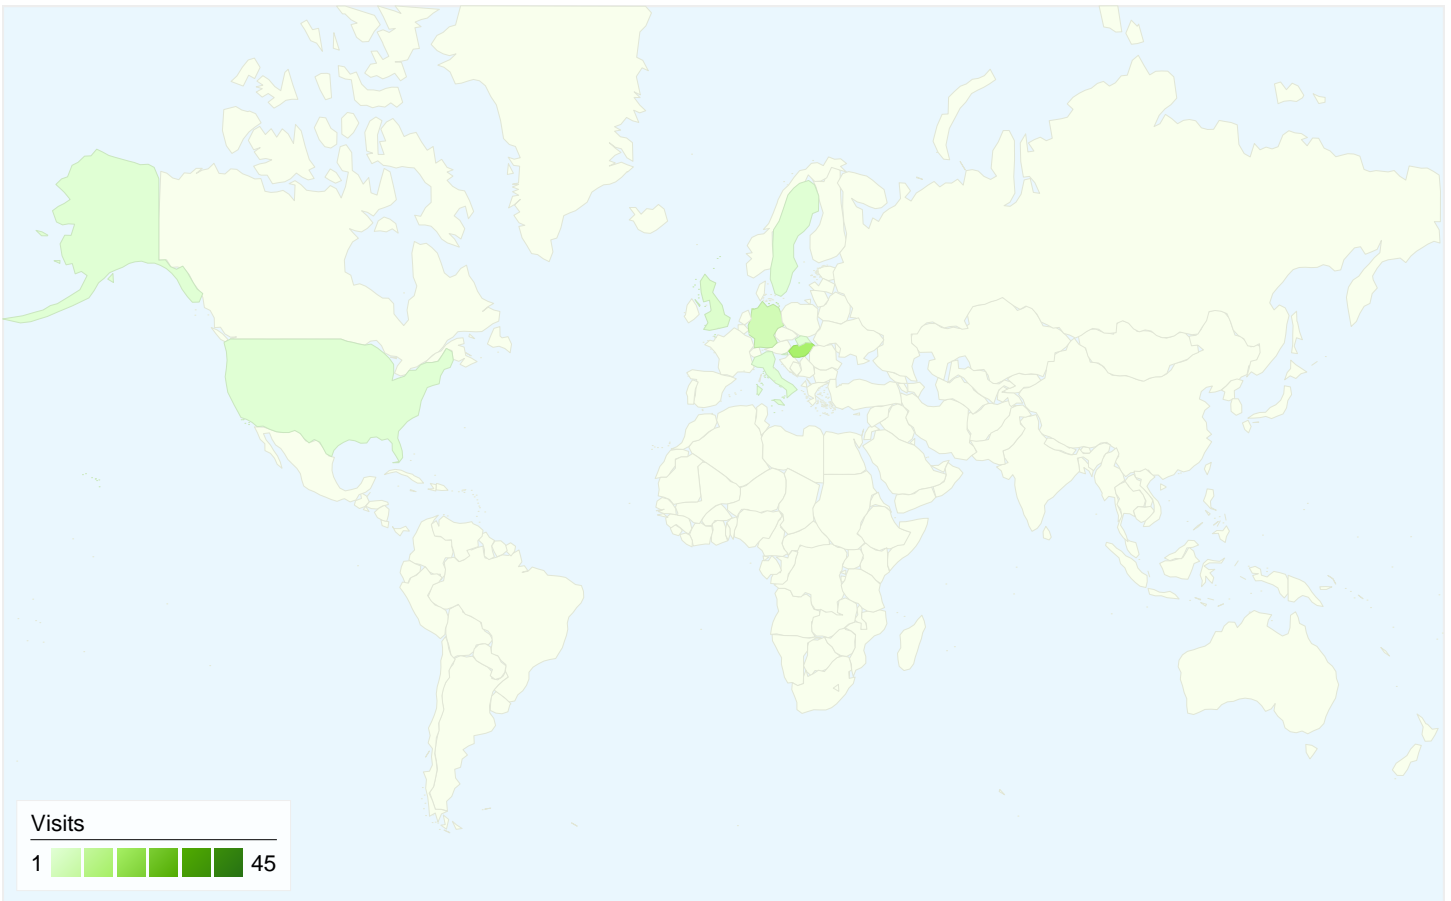

Visitors
48

Map Overlay world

Traffic Sources Overview

- **Search Engines**
62.00 (84.93%)
- **Direct Traffic**
6.00 (8.22%)
- **Referring Sites**
5.00 (6.85%)

Content Overview

Pages	Pageviews	% Pageviews
/indexhu.html	89	60.14%
/	32	21.62%
/indexsr.html	18	12.16%
/translate_c?hl=en&sl=hu&tl=en	4	2.70%
/index.html	3	2.03%

All traffic sources sent a total of 73 visits

Search Engines	62.00 (84.93%)
Direct Traffic	6.00 (8.22%)
Referring Sites	5.00 (6.85%)

Top Traffic Sources

Sources	Visits	% visits	Keywords	Visits	% visits
google (organic)	62	84.93%	bajsa	46	74.19%
(direct) ((none))	6	8.22%	bajsa helyi közösség	6	9.68%
en.wikipedia.org (referral)	1	1.37%	bajsa in serbien	4	6.45%
google.com (referral)	1	1.37%	bajsa net	4	6.45%
ok.hu (referral)	1	1.37%	bajša	1	1.61%

73 visits came from 10 countries/territories

Site Usage

Country/Territory	Visits	Pages/Visit	Avg. Time on Site	% New Visits	Bounce Rate
Visits 73 % of Site Total: 100.00%	Pages/Visit 2.03 Site Avg: 2.03 (0.00%)	Avg. Time on Site 00:02:00 Site Avg: 00:02:00 (0.00%)	% New Visits 49.32% Site Avg: 49.32% (0.00%)	Bounce Rate 52.05% Site Avg: 52.05% (0.00%)	
Serbia	45	2.24	00:03:01	46.67%	42.22%
Hungary	15	1.60	00:00:19	53.33%	66.67%
Germany	5	1.40	00:00:09	0.00%	80.00%
United Kingdom	2	2.50	00:01:01	50.00%	50.00%
Slovenia	1	1.00	00:00:00	100.00%	100.00%
Sweden	1	2.00	00:01:48	100.00%	0.00%
Italy	1	1.00	00:00:00	100.00%	100.00%
Montenegro	1	1.00	00:00:00	100.00%	100.00%
Slovakia	1	5.00	00:01:13	100.00%	0.00%