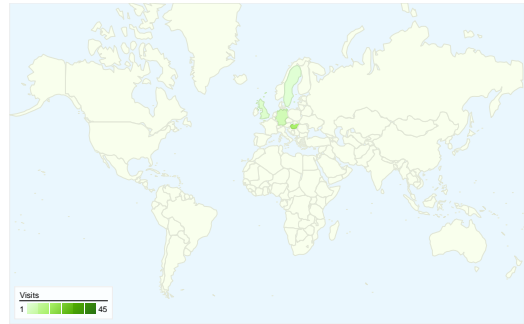

Site Usage

73 Visits

52.05% Bounce Rate

148 Pageviews

00:02:00 Avg. Time on Site

2.03 Pages/Visit

49.32% % New Visits

Visitors Overview

Visitors
48

Map Overlay world

Traffic Sources Overview

- **Search Engines**
62.00 (84.93%)
- **Direct Traffic**
6.00 (8.22%)
- **Referring Sites**
5.00 (6.85%)

Content Overview

Pages	Pageviews	% Pageviews
/indexhu.html	89	60.14%
/	32	21.62%
/indexsr.html	18	12.16%
/translate_c?hl=en&sl=hu&tl=en	4	2.70%
/index.html	3	2.03%

All traffic sources sent a total of 73 visits

Search Engines	62.00 (84.93%)
Direct Traffic	6.00 (8.22%)
Referring Sites	5.00 (6.85%)

Top Traffic Sources

Sources	Visits	% visits	Keywords	Visits	% visits
google (organic)	62	84.93%	bajsa	46	74.19%
(direct) ((none))	6	8.22%	bajsa helyi közösség	6	9.68%
en.wikipedia.org (referral)	1	1.37%	bajsa in serbien	4	6.45%
google.com (referral)	1	1.37%	bajsa net	4	6.45%
ok.hu (referral)	1	1.37%	bajša	1	1.61%

73 visits came from 10 countries/territories

Site Usage

Country/Territory	Visits	Pages/Visit	Avg. Time on Site	% New Visits	Bounce Rate
Visits 73 % of Site Total: 100.00%	Pages/Visit 2.03 Site Avg: 2.03 (0.00%)	Avg. Time on Site 00:02:00 Site Avg: 00:02:00 (0.00%)	% New Visits 49.32% Site Avg: 49.32% (0.00%)	Bounce Rate 52.05% Site Avg: 52.05% (0.00%)	
Serbia	45	2.24	00:03:01	46.67%	42.22%
Hungary	15	1.60	00:00:19	53.33%	66.67%
Germany	5	1.40	00:00:09	0.00%	80.00%
United Kingdom	2	2.50	00:01:01	50.00%	50.00%
Slovenia	1	1.00	00:00:00	100.00%	100.00%
Sweden	1	2.00	00:01:48	100.00%	0.00%
Italy	1	1.00	00:00:00	100.00%	100.00%
Montenegro	1	1.00	00:00:00	100.00%	100.00%
Slovakia	1	5.00	00:01:13	100.00%	0.00%