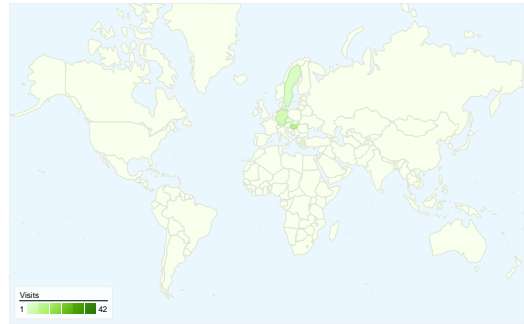

Visitors
43

Map Overlay world

Traffic Sources Overview

- **Search Engines**
52.00 (77.61%)
- **Direct Traffic**
13.00 (19.40%)
- **Referring Sites**
2.00 (2.99%)

Content Overview

Pages	Pageviews	% Pageviews
/indexhu.html	62	51.24%
/	34	28.10%
/indexsr.html	13	10.74%
/index.html	4	3.31%
/indexde.html	4	3.31%

43 people visited this site

67 Visits

43 Absolute Unique Visitors

121 Pageviews

1.81 Average Pageviews

00:01:16 Time on Site

52.24% Bounce Rate

43.28% New Visits

All traffic sources sent a total of 67 visits

Top Traffic Sources

Sources	Visits	% visits	Keywords	Visits	% visits
google (organic)	49	73.13%	bajsa	35	67.31%
(direct) ((none))	13	19.40%	bajsa net	8	15.38%
bing (organic)	2	2.99%	bajsa helyi közösség	6	11.54%
vajdasag.lap.hu (referral)	2	2.99%	bajša	2	3.85%
search (organic)	1	1.49%	bajsa vojvodina serbien	1	1.92%

67 visits came from 10 countries/territories

Site Usage

Country/Territory	Visits	Pages/Visit	Avg. Time on Site	% New Visits	Bounce Rate
Visits 67 % of Site Total: 100.00%	Pages/Visit 1.81 Site Avg: 1.81 (0.00%)	Avg. Time on Site 00:01:16 Site Avg: 00:01:16 (0.00%)	% New Visits 43.28% Site Avg: 43.28% (0.00%)	Bounce Rate 52.24% Site Avg: 52.24% (0.00%)	
Serbia	42	1.81	00:01:28	33.33%	47.62%
Hungary	11	1.45	00:01:04	27.27%	81.82%
Germany	5	2.20	00:01:26	60.00%	40.00%
Sweden	3	1.67	00:00:07	100.00%	66.67%
Czech Republic	1	2.00	00:00:19	100.00%	0.00%
Switzerland	1	1.00	00:00:00	100.00%	100.00%
Slovenia	1	2.00	00:00:06	100.00%	0.00%
Poland	1	1.00	00:00:00	100.00%	100.00%
Canada	1	5.00	00:03:23	100.00%	0.00%