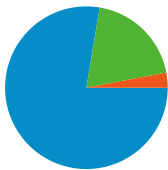

Traffic Sources Overview

- **Search Engines**
  52.00 (77.61%)
- **Direct Traffic**
  13.00 (19.40%)
- **Referring Sites**
  2.00 (2.99%)

Content Overview

Pages	Pageviews	% Pageviews
/indexhu.html	62	51.24%
/	34	28.10%
/indexsr.html	13	10.74%
/index.html	4	3.31%
/indexde.html	4	3.31%