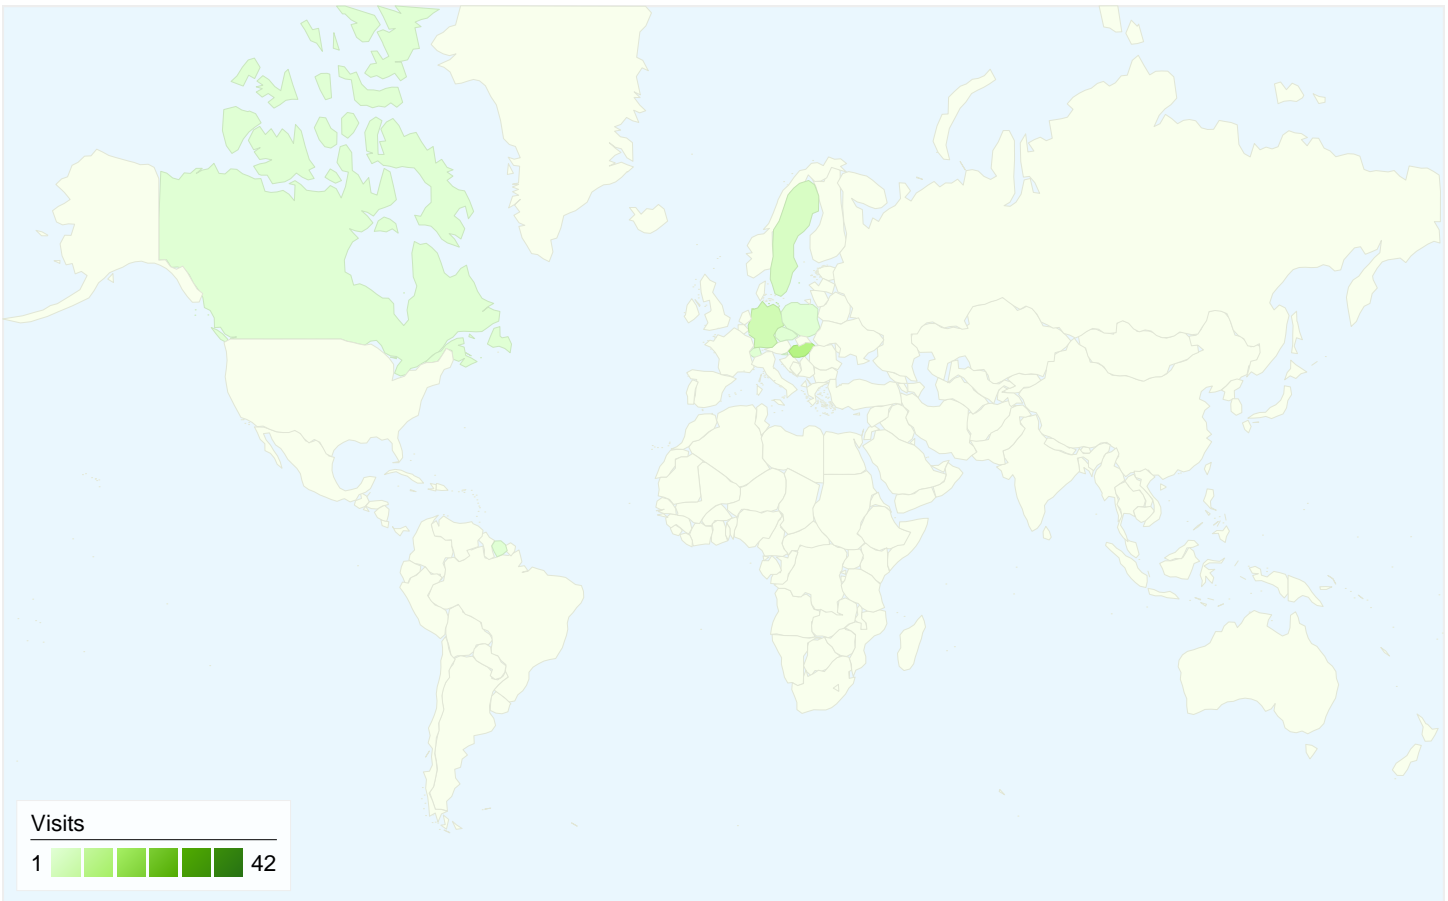

Visitors
43

Map Overlay world

Traffic Sources Overview

- **Search Engines**
52.00 (77.61%)
- **Direct Traffic**
13.00 (19.40%)
- **Referring Sites**
2.00 (2.99%)

Content Overview

Pages	Pageviews	% Pageviews
/indexhu.html	62	51.24%
/	34	28.10%
/indexsr.html	13	10.74%
/index.html	4	3.31%
/indexde.html	4	3.31%

43 people visited this site

67 Visits

43 Absolute Unique Visitors

121 Pageviews

1.81 Average Pageviews

00:01:16 Time on Site

52.24% Bounce Rate

43.28% New Visits

All traffic sources sent a total of 67 visits

Top Traffic Sources

Sources	Visits	% visits	Keywords	Visits	% visits
google (organic)	49	73.13%	bajsa	35	67.31%
(direct) ((none))	13	19.40%	bajsa net	8	15.38%
bing (organic)	2	2.99%	bajsa helyi közösség	6	11.54%
vajdasag.lap.hu (referral)	2	2.99%	bajša	2	3.85%
search (organic)	1	1.49%	bajsa vojvodina serbien	1	1.92%

67 visits came from 10 countries/territories

Site Usage

Country/Territory	Visits	Pages/Visit	Avg. Time on Site	% New Visits	Bounce Rate
Visits 67 % of Site Total: 100.00%	Pages/Visit 1.81 Site Avg: 1.81 (0.00%)	Avg. Time on Site 00:01:16 Site Avg: 00:01:16 (0.00%)	% New Visits 43.28% Site Avg: 43.28% (0.00%)	Bounce Rate 52.24% Site Avg: 52.24% (0.00%)	
Serbia	42	1.81	00:01:28	33.33%	47.62%
Hungary	11	1.45	00:01:04	27.27%	81.82%
Germany	5	2.20	00:01:26	60.00%	40.00%
Sweden	3	1.67	00:00:07	100.00%	66.67%
Czech Republic	1	2.00	00:00:19	100.00%	0.00%
Switzerland	1	1.00	00:00:00	100.00%	100.00%
Slovenia	1	2.00	00:00:06	100.00%	0.00%
Poland	1	1.00	00:00:00	100.00%	100.00%
Canada	1	5.00	00:03:23	100.00%	0.00%