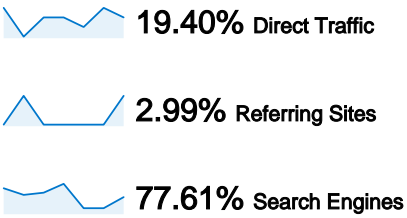

Top Traffic Sources

Sources	Visits	% visits	Keywords	Visits	% visits
google (organic)	49	73.13%	bajsa	35	67.31%
(direct) ((none))	13	19.40%	bajsa net	8	15.38%
bing (organic)	2	2.99%	bajsa helyi közösség	6	11.54%
vajdasag.lap.hu (referral)	2	2.99%	bajša	2	3.85%
search (organic)	1	1.49%	bajsa vojvodina serbien	1	1.92%