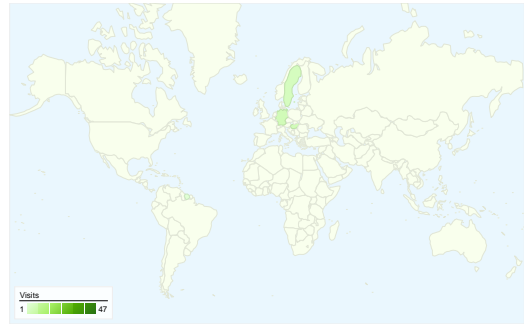

**Site Usage**

**65 Visits**

**46.15% Bounce Rate**

**135 Pageviews**

**00:02:09 Avg. Time on Site**

**2.08 Pages/Visit**

**50.77% % New Visits**

**Visitors Overview**

**Visitors**  
**48**

**Map Overlay world**

**Traffic Sources Overview**

- **Search Engines**  
47.00 (72.31%)
- **Direct Traffic**  
12.00 (18.46%)
- **Referring Sites**  
6.00 (9.23%)

**Content Overview**

## All traffic sources sent a total of 65 visits

<span style="color: blue;">■</span> Search Engines	47.00 (72.31%)
<span style="color: green;">■</span> Direct Traffic	12.00 (18.46%)
<span style="color: orange;">■</span> Referring Sites	6.00 (9.23%)

## 65 visits came from 8 countries/territories

Site Usage

<b>Visits</b> <b>65</b> % of Site Total: 100.00%	<b>Pages/Visit</b> <b>2.08</b> Site Avg: 2.08 (0.00%)	<b>Avg. Time on Site</b> <b>00:02:09</b> Site Avg: 00:02:09 (0.00%)	<b>% New Visits</b> <b>50.77%</b> Site Avg: 50.77% (0.00%)	<b>Bounce Rate</b> <b>46.15%</b> Site Avg: 46.15% (0.00%)	
Country/Territory	Visits	Pages/Visit	Avg. Time on Site	% New Visits	Bounce Rate
Serbia	47	1.96	00:01:47	42.55%	44.68%
Hungary	5	1.80	00:03:57	40.00%	60.00%
Germany	5	4.20	00:05:40	60.00%	40.00%
Sweden	4	1.50	00:00:14	100.00%	50.00%
Suriname	1	2.00	00:01:51	100.00%	0.00%
Netherlands	1	3.00	00:04:57	100.00%	0.00%
United States	1	1.00	00:00:00	100.00%	100.00%
Japan	1	1.00	00:00:00	100.00%	100.00%