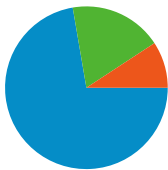

Traffic Sources Overview

- **Search Engines**
  47.00 (72.31%)
- **Direct Traffic**
  12.00 (18.46%)
- **Referring Sites**
  6.00 (9.23%)

Content Overview

Pages	Pageviews	% Pageviews
/indexhu.html	55	40.74%
/	41	30.37%
/indexsr.html	19	14.07%
/indexde.html	17	12.59%
/index.html	3	2.22%