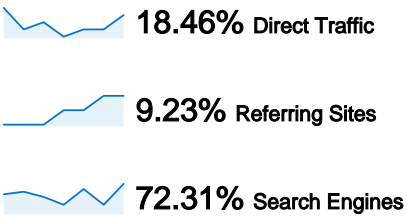

## 48 people visited this site

65 Visits

48 Absolute Unique Visitors

135 Pageviews

2.08 Average Pageviews

00:02:09 Time on Site

46.15% Bounce Rate

50.77% New Visits

## All traffic sources sent a total of 65 visits

<span style="color: blue;">■</span> Search Engines	47.00 (72.31%)
<span style="color: green;">■</span> Direct Traffic	12.00 (18.46%)
<span style="color: orange;">■</span> Referring Sites	6.00 (9.23%)