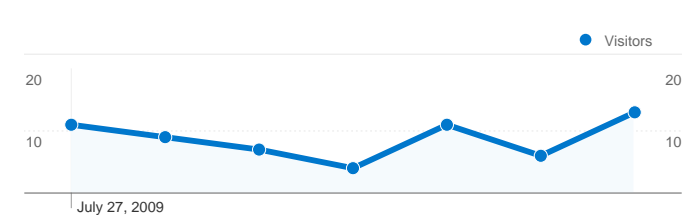

**Site Usage**

**65 Visits**

**46.15% Bounce Rate**

**135 Pageviews**

**00:02:09 Avg. Time on Site**

**2.08 Pages/Visit**

**50.77% % New Visits**

**Visitors Overview**

## 48 people visited this site

65 Visits

48 Absolute Unique Visitors

135 Pageviews

2.08 Average Pageviews

00:02:09 Time on Site

46.15% Bounce Rate

50.77% New Visits

Pages on this site were viewed a total of 135 times

135 Pageviews

90 Unique Views

46.15% Bounce Rate