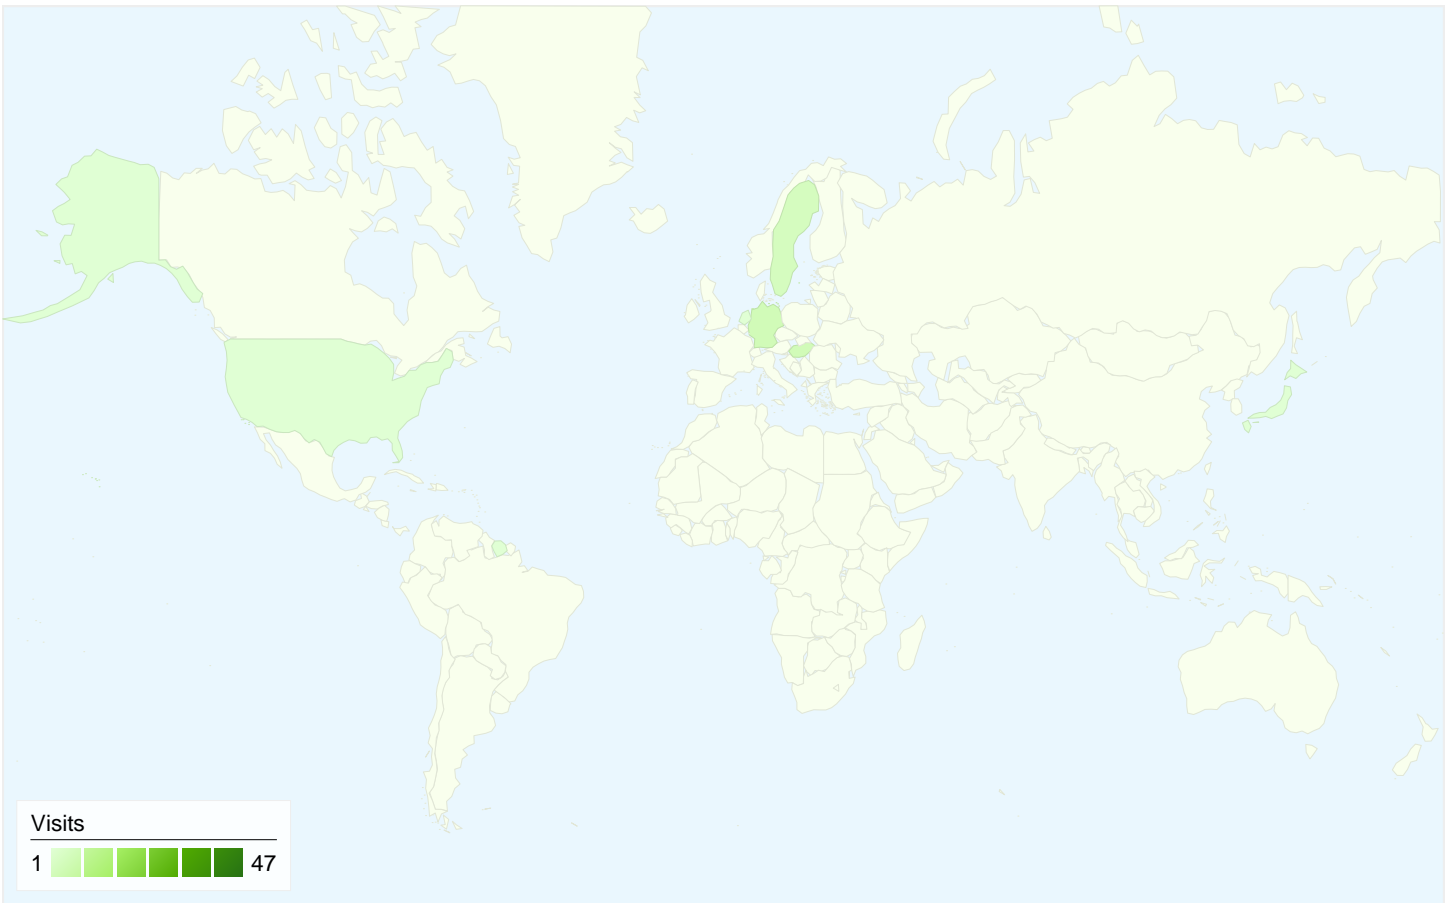

65 visits came from 8 countries/territories

Site Usage

Visits 65 % of Site Total: 100.00%	Pages/Visit 2.08 Site Avg: 2.08 (0.00%)	Avg. Time on Site 00:02:09 Site Avg: 00:02:09 (0.00%)	% New Visits 50.77% Site Avg: 50.77% (0.00%)	Bounce Rate 46.15% Site Avg: 46.15% (0.00%)	
Country/Territory	Visits	Pages/Visit	Avg. Time on Site	% New Visits	Bounce Rate
Serbia	47	1.96	00:01:47	42.55%	44.68%
Hungary	5	1.80	00:03:57	40.00%	60.00%
Germany	5	4.20	00:05:40	60.00%	40.00%
Sweden	4	1.50	00:00:14	100.00%	50.00%
Suriname	1	2.00	00:01:51	100.00%	0.00%
Netherlands	1	3.00	00:04:57	100.00%	0.00%
United States	1	1.00	00:00:00	100.00%	100.00%
Japan	1	1.00	00:00:00	100.00%	100.00%