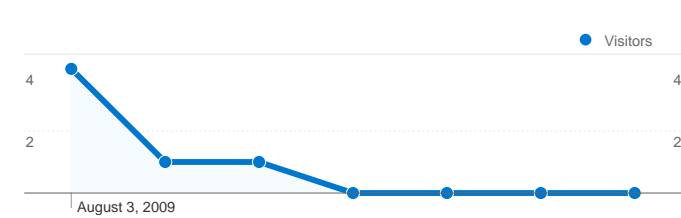

**Site Usage**

6 Visits

50.00% Bounce Rate

21 Pageviews

00:04:07 Avg. Time on Site

3.50 Pages/Visit

50.00% % New Visits

**Visitors Overview**

## 6 people visited this site

6 Visits

6 Absolute Unique Visitors

21 Pageviews

3.50 Average Pageviews

00:04:07 Time on Site

50.00% Bounce Rate

50.00% New Visits

## All traffic sources sent a total of 6 visits

## 6 visits came from 3 countries/territories

Site Usage

<b>Visits</b> <b>6</b> % of Site Total: 100.00%	<b>Pages/Visit</b> <b>3.50</b> Site Avg: 3.50 (0.00%)	<b>Avg. Time on Site</b> <b>00:04:07</b> Site Avg: 00:04:07 (0.00%)	<b>% New Visits</b> <b>50.00%</b> Site Avg: 50.00% (0.00%)	<b>Bounce Rate</b> <b>50.00%</b> Site Avg: 50.00% (0.00%)	
Country/Territory	Visits	Pages/Visit	Avg. Time on Site	% New Visits	Bounce Rate
Serbia	4	3.25	00:05:32	50.00%	50.00%
Germany	1	7.00	00:02:31	100.00%	0.00%
Hungary	1	1.00	00:00:00	0.00%	100.00%