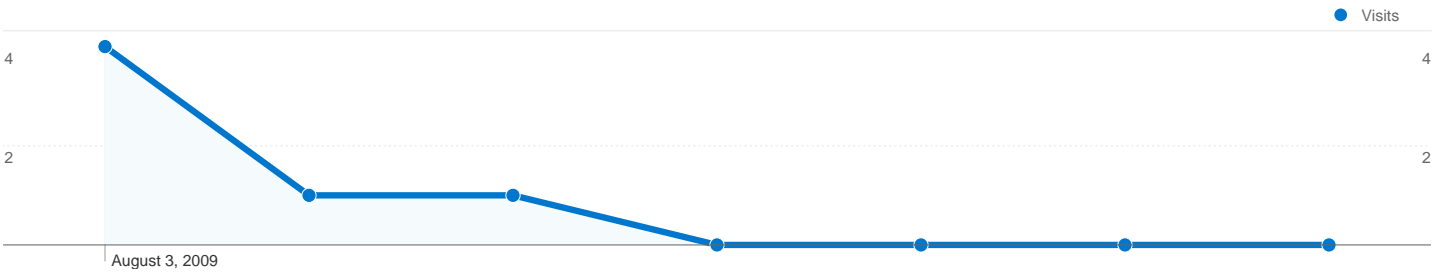

## 6 people visited this site

6 Visits

6 Absolute Unique Visitors

21 Pageviews

3.50 Average Pageviews

00:04:07 Time on Site

50.00% Bounce Rate

50.00% New Visits

## All traffic sources sent a total of 6 visits