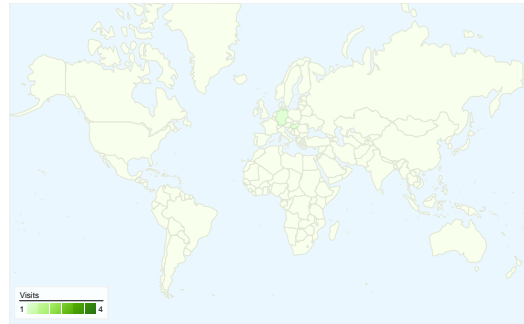

Map Overlay world

Traffic Sources Overview

■ Search Engines
6.00 (100.00%)

Content Overview

Pages	Pageviews	% Pageviews
/search?q=cache:GuZ2soQMF	7	33.33%
/search?q=cache:Jz_mRiA2IDU	3	14.29%
/	3	14.29%
/indexsr.html	3	14.29%
/search?q=cache:LUd4kiB0_eo	2	9.52%