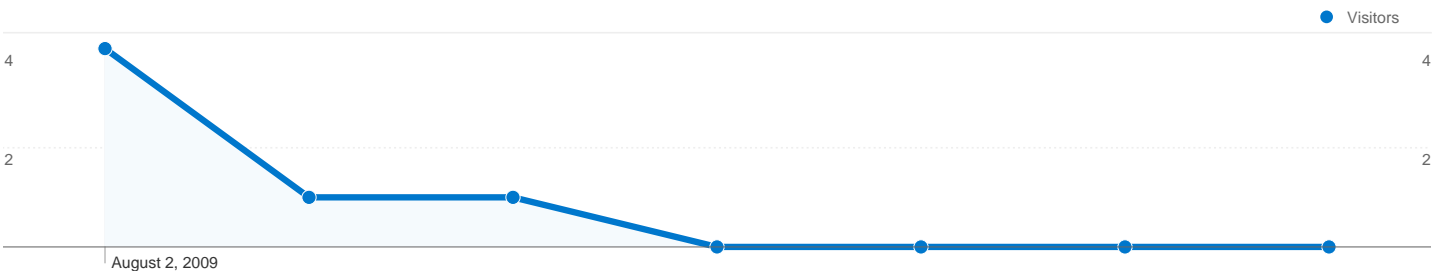

**Site Usage**

6 Visits

50.00% Bounce Rate

21 Pageviews

00:04:07 Avg. Time on Site

3.50 Pages/Visit

50.00% % New Visits

**Visitors Overview**

## 6 people visited this site

6 Visits

6 Absolute Unique Visitors

21 Pageviews

3.50 Average Pageviews

00:04:07 Time on Site

50.00% Bounce Rate

50.00% New Visits

## All traffic sources sent a total of 6 visits