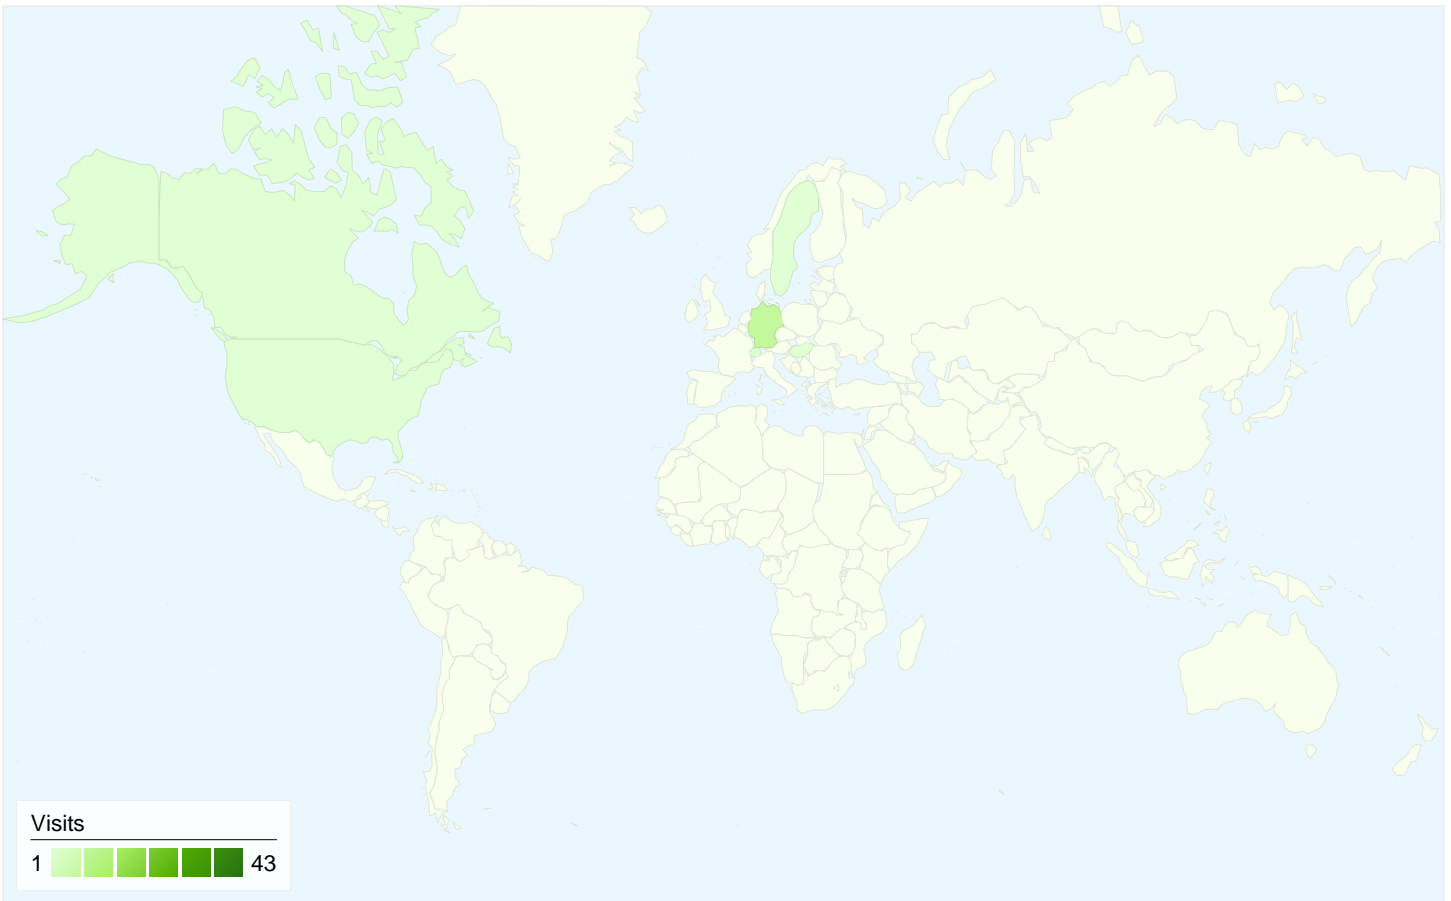

56 visits came from 7 countries/territories

Site Usage

Country/Territory	Visits	Pages/Visit	Avg. Time on Site	% New Visits	Bounce Rate
Visits 56 % of Site Total: 100.00%	Pages/Visit 2.64 Site Avg: 2.64 (0.00%)	Avg. Time on Site 00:01:51 Site Avg: 00:01:51 (0.00%)	% New Visits 35.71% Site Avg: 35.71% (0.00%)	Bounce Rate 30.36% Site Avg: 30.36% (0.00%)	
Serbia	43	2.44	00:01:36	30.23%	27.91%
Germany	8	4.00	00:03:44	25.00%	25.00%
United States	1	1.00	00:00:00	100.00%	100.00%
Canada	1	1.00	00:00:00	100.00%	100.00%
Hungary	1	2.00	00:00:02	100.00%	0.00%
Switzerland	1	6.00	00:04:32	100.00%	0.00%
Sweden	1	1.00	00:00:00	100.00%	100.00%