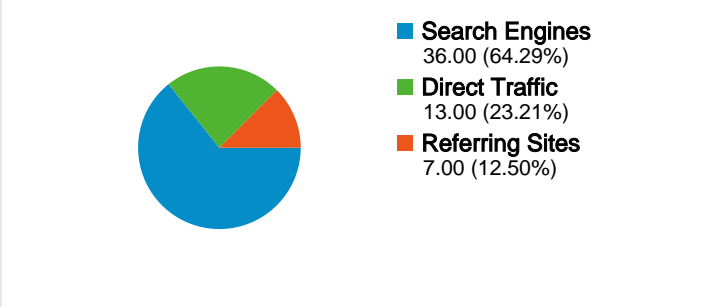

Traffic Sources Overview

Content Overview

Pages	Pageviews	% Pageviews
/indexhu.html	72	48.65%
/index.html	26	17.57%
/	24	16.22%
/indexde.html	15	10.14%
/indexsr.html	7	4.73%