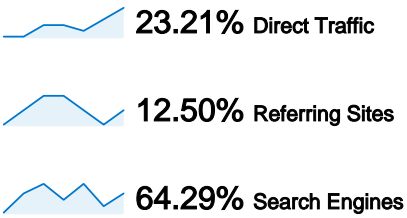

Top Traffic Sources

Sources	Visits	% visits	Keywords	Visits	% visits
google (organic)	33	58.93%	bajsa	19	52.78%
(direct) ((none))	13	23.21%	bajsa net	8	22.22%
vajdasag.lap.hu (referral)	3	5.36%	bajsa .net	3	8.33%
en.wikipedia.org (referral)	2	3.57%	bajsa in serbien	2	5.56%
bing (organic)	1	1.79%	bajsa.net	2	5.56%