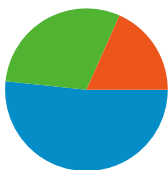

Traffic Sources Overview

- **Search Engines**
  31.00 (51.67%)
- **Direct Traffic**
  18.00 (30.00%)
- **Referring Sites**
  11.00 (18.33%)

Content Overview

Pages	Pageviews	% Pageviews
/indexhu.html	52	39.69%
/	47	35.88%
/indexsr.html	18	13.74%
/indexde.html	6	4.58%
/index.html	2	1.53%