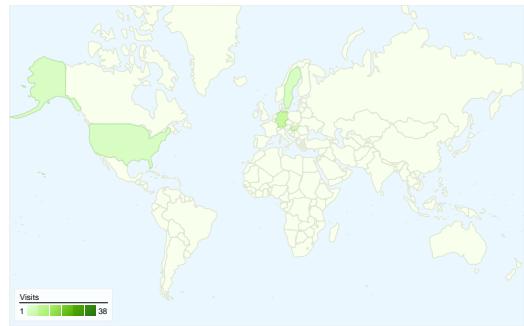

Visitors
46

Map Overlay world

Traffic Sources Overview

- **Search Engines**
31.00 (51.67%)
- **Direct Traffic**
18.00 (30.00%)
- **Referring Sites**
11.00 (18.33%)

Content Overview

Pages	Pageviews	% Pageviews
/indexhu.html	52	39.69%
/	47	35.88%
/indexsr.html	18	13.74%
/indexde.html	6	4.58%
/index.html	2	1.53%

46 people visited this site

60 Visits

46 Absolute Unique Visitors

131 Pageviews

2.18 Average Pageviews

00:02:57 Time on Site

40.00% Bounce Rate

56.67% New Visits

All traffic sources sent a total of 60 visits

-  30.00% Direct Traffic
-  18.33% Referring Sites
-  51.67% Search Engines

- Search Engines
31.00 (51.67%)
- Direct Traffic
18.00 (30.00%)
- Referring Sites
11.00 (18.33%)

60 visits came from 8 countries/territories

Site Usage

Country/Territory	Visits	Pages/Visit	Avg. Time on Site	% New Visits	Bounce Rate
Serbia	38	2.13	00:03:39	47.37%	36.84%
Germany	7	2.86	00:02:21	28.57%	57.14%
Hungary	5	2.40	00:02:12	100.00%	0.00%
United States	3	1.33	00:01:18	100.00%	66.67%
Sweden	3	1.00	00:00:00	100.00%	100.00%
Canada	2	3.00	00:03:01	50.00%	0.00%
Poland	1	1.00	00:00:00	100.00%	100.00%
Bosnia and Herzegovina	1	4.00	00:01:27	100.00%	0.00%