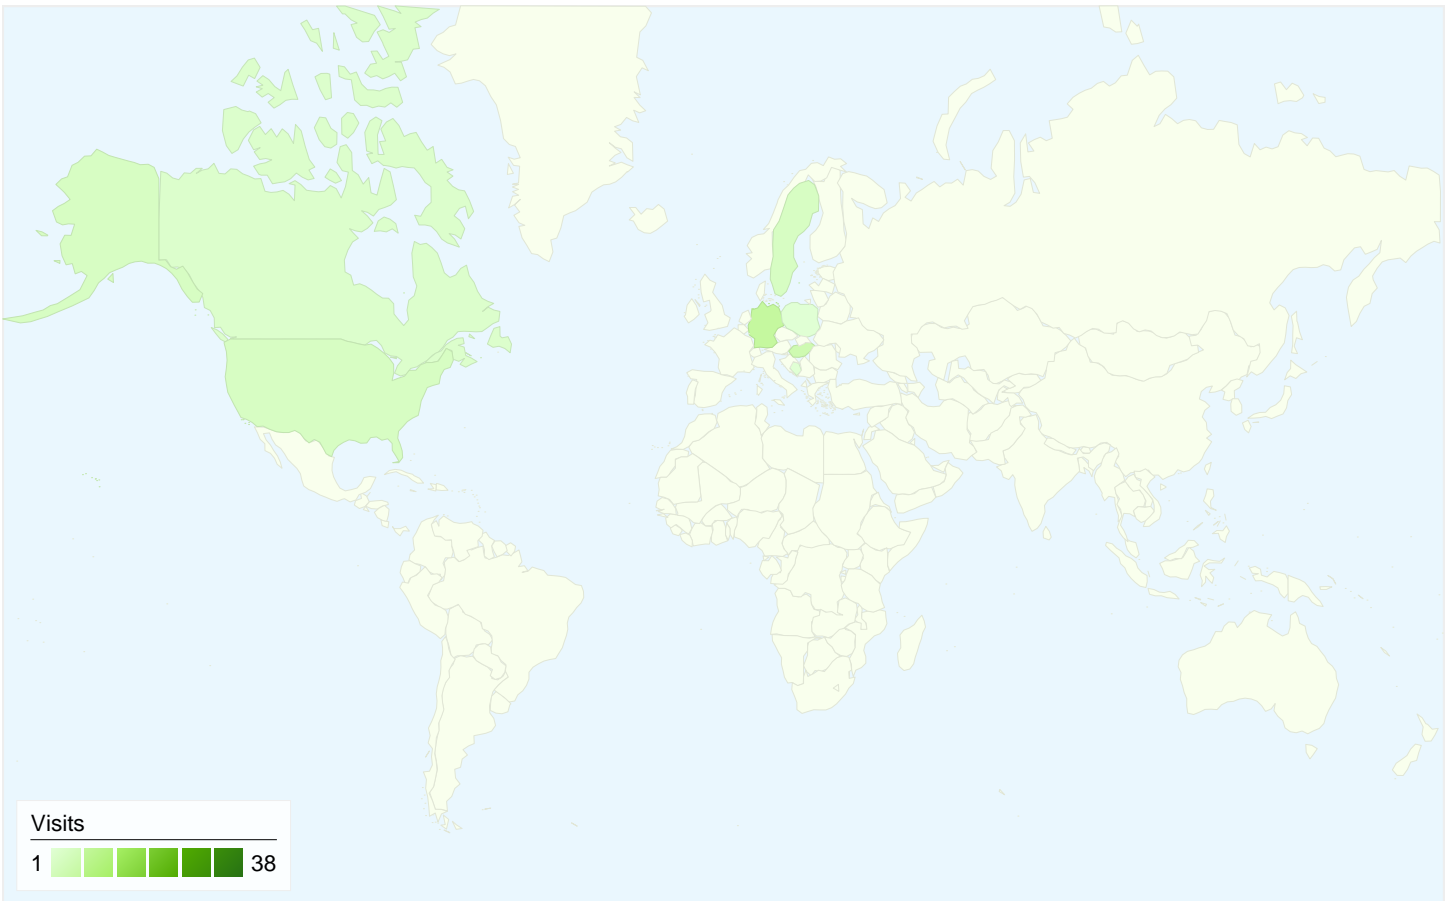

All traffic sources sent a total of 60 visits

-  30.00% Direct Traffic
-  18.33% Referring Sites
-  51.67% Search Engines

- Search Engines
31.00 (51.67%)
- Direct Traffic
18.00 (30.00%)
- Referring Sites
11.00 (18.33%)

60 visits came from 8 countries/territories

Site Usage

Country/Territory	Visits	Pages/Visit	Avg. Time on Site	% New Visits	Bounce Rate
Serbia	38	2.13	00:03:39	47.37%	36.84%
Germany	7	2.86	00:02:21	28.57%	57.14%
Hungary	5	2.40	00:02:12	100.00%	0.00%
United States	3	1.33	00:01:18	100.00%	66.67%
Sweden	3	1.00	00:00:00	100.00%	100.00%
Canada	2	3.00	00:03:01	50.00%	0.00%
Poland	1	1.00	00:00:00	100.00%	100.00%
Bosnia and Herzegovina	1	4.00	00:01:27	100.00%	0.00%